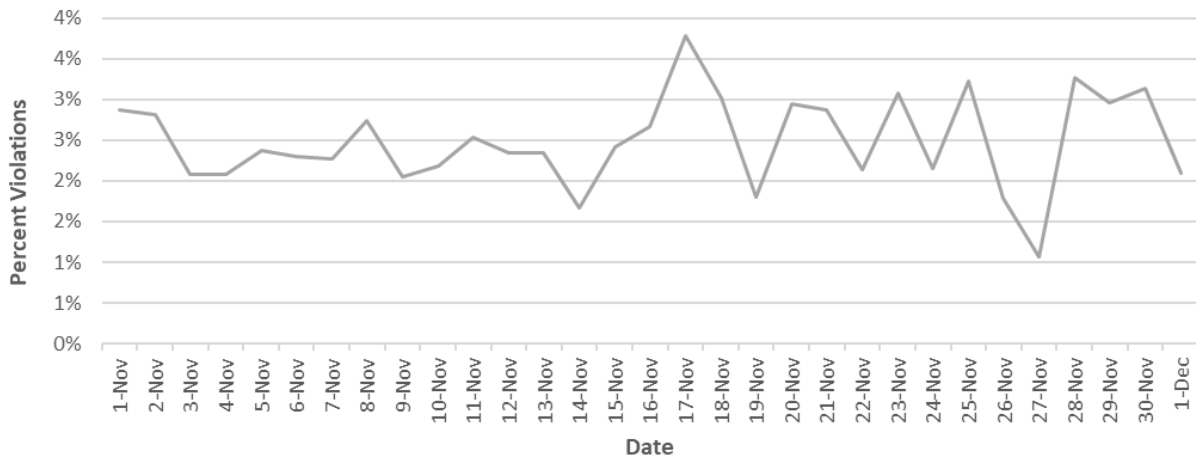

Bethesda Oaks Data Review

November 2024

November 2024 Total Cars & Violators

Pool Sign

Phase 3 Sign

Nov Total Cars & Violators

Nov Total Cars & Violators

November Percent Violations

Pool Sign

Nov Percent Violations

Phase 3 Sign

Nov Percent Violations

November Speeds

Pool Sign

Phase 3 Sign

November 3 Cars & Violators Per Hour