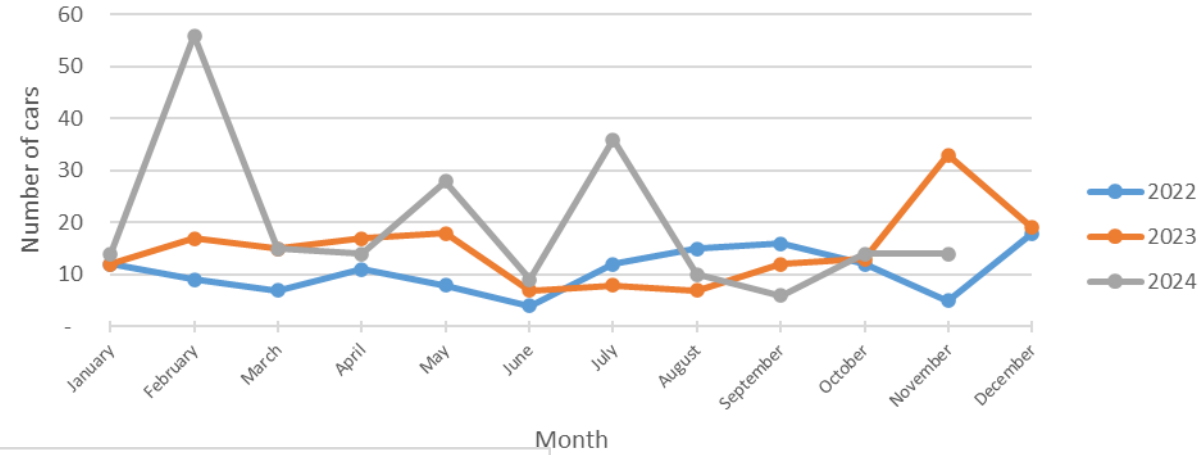

Pool Sign

Nov Percent Violations

Phase 3 Sign

Nov Percent Violations

November Speeds

Pool Sign

Phase 3 Sign

November 3 Cars & Violators Per Hour

Pool Sign

Phase 3 Sign

Speeding Trends Past 12 Months (Pool)

Year over Year Comparison (Pool)

Total Cars Year Over Year

Total Violators Year Over Year

% Violation Year Over Year

Speeding Trends Past 12 Months (Phase 3)

Year over Year Comparison (Phase 3)

Total Cars Year Over Year

Total Violators Year Over Year

% Violation Year Over Year