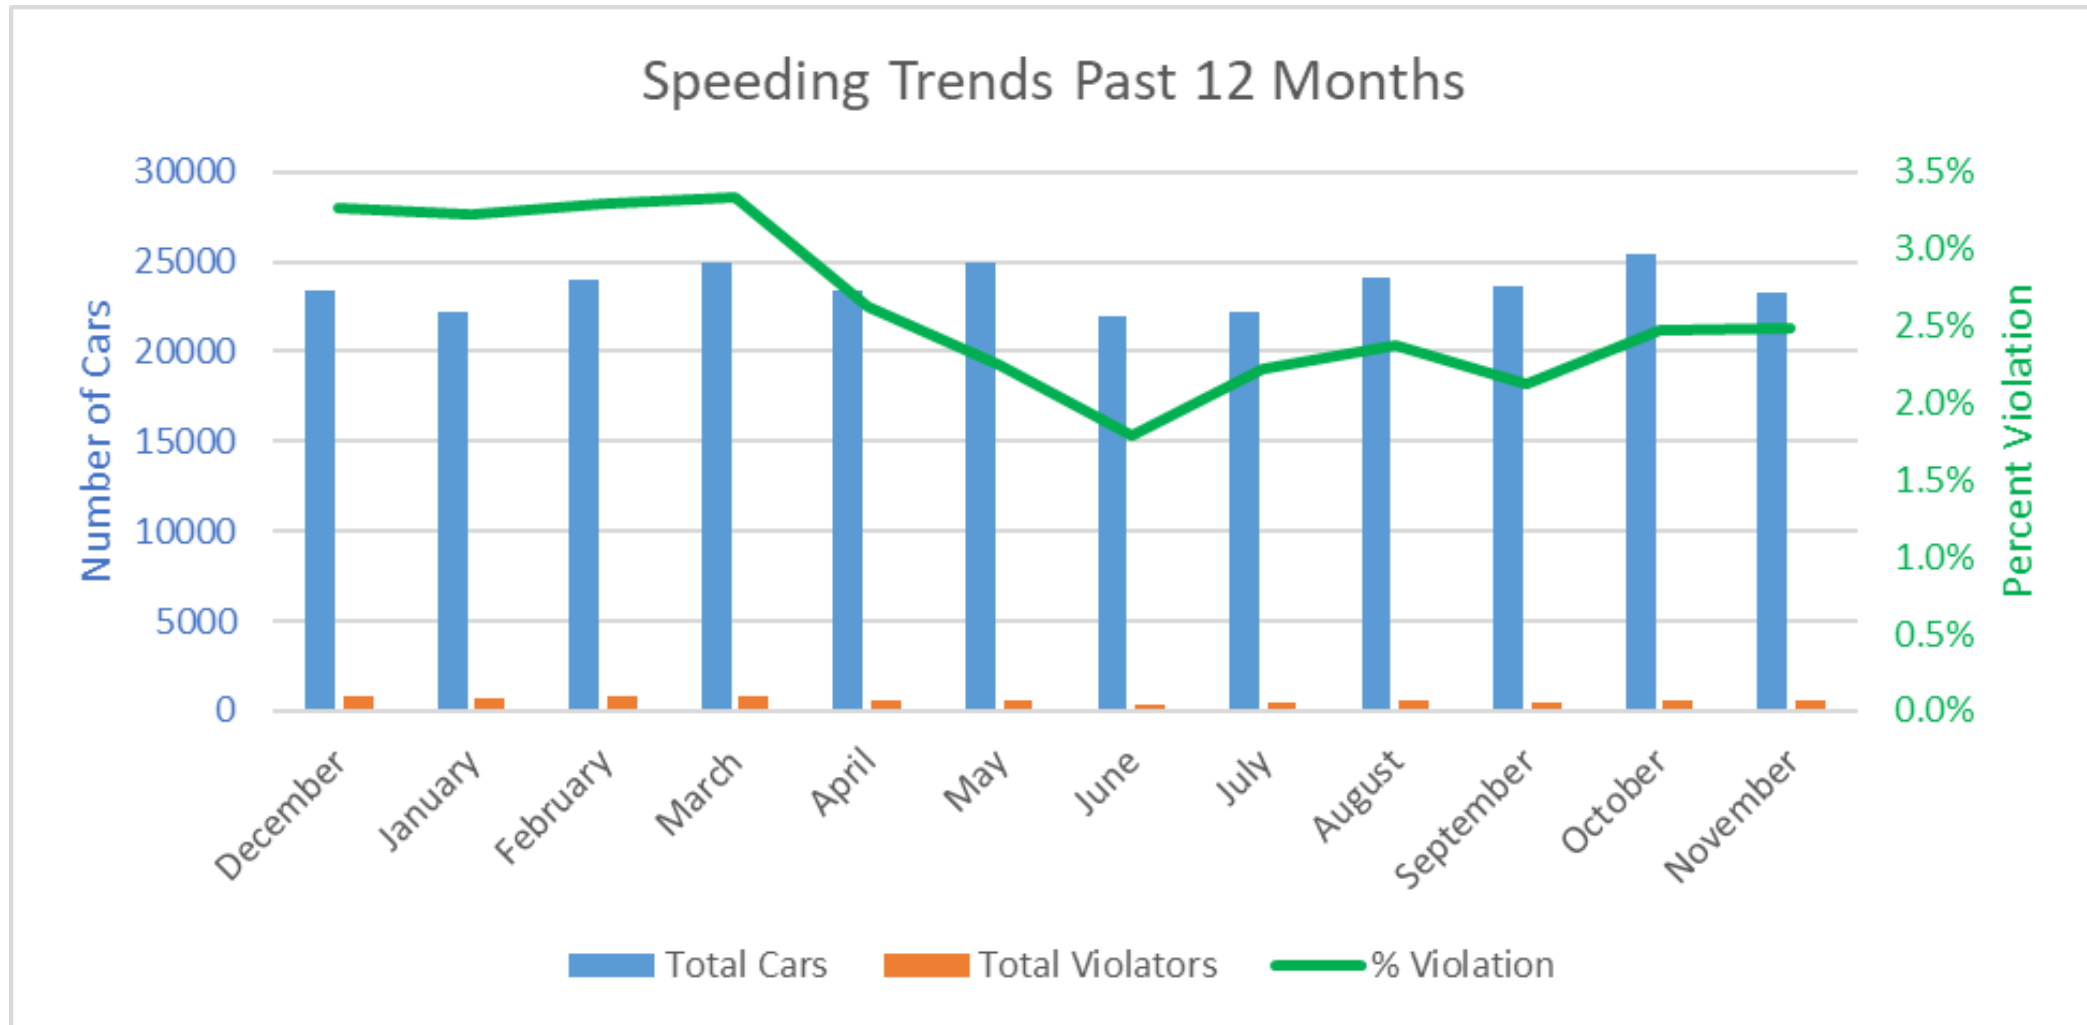

Bethesda Oaks Data Review

November 2024

November 2024 Total Cars & Violators

Pool Sign

Phase 3 Sign

Nov Total Cars & Violators

Nov Total Cars & Violators

November Percent Violations

Pool Sign

Nov Percent Violations

Phase 3 Sign

Nov Percent Violations

November Speeds

Pool Sign

Phase 3 Sign

November 3 Cars & Violators Per Hour

Pool Sign

Phase 3 Sign

Speeding Trends Past 12 Months (Pool)

Year over Year Comparison (Pool)

Total Cars Year Over Year

Total Violators Year Over Year

% Violation Year Over Year

Speeding Trends Past 12 Months (Phase 3)

Year over Year Comparison (Phase 3)

Total Cars Year Over Year

Total Violators Year Over Year

% Violation Year Over Year