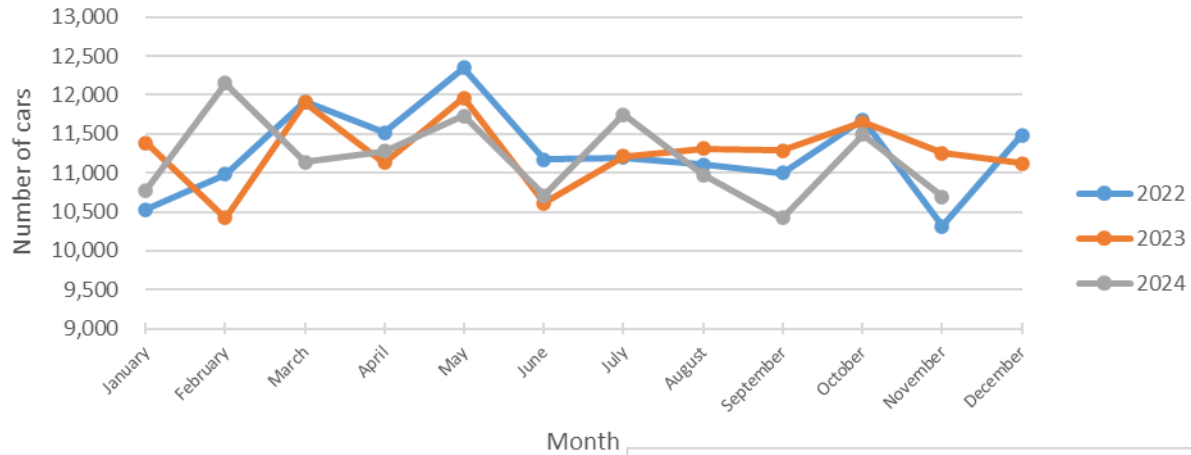

Pool Sign

Nov Percent Violations

Phase 3 Sign

Nov Percent Violations

November Speeds

Pool Sign

Phase 3 Sign

November 3 Cars & Violators Per Hour

Pool Sign

Phase 3 Sign

Speeding Trends Past 12 Months (Pool)

Year over Year Comparison (Pool)

Total Cars Year Over Year

Total Violators Year Over Year

% Violation Year Over Year

Speeding Trends Past 12 Months (Phase 3)

Year over Year Comparison (Phase 3)

Total Cars Year Over Year

Total Violators Year Over Year

% Violation Year Over Year