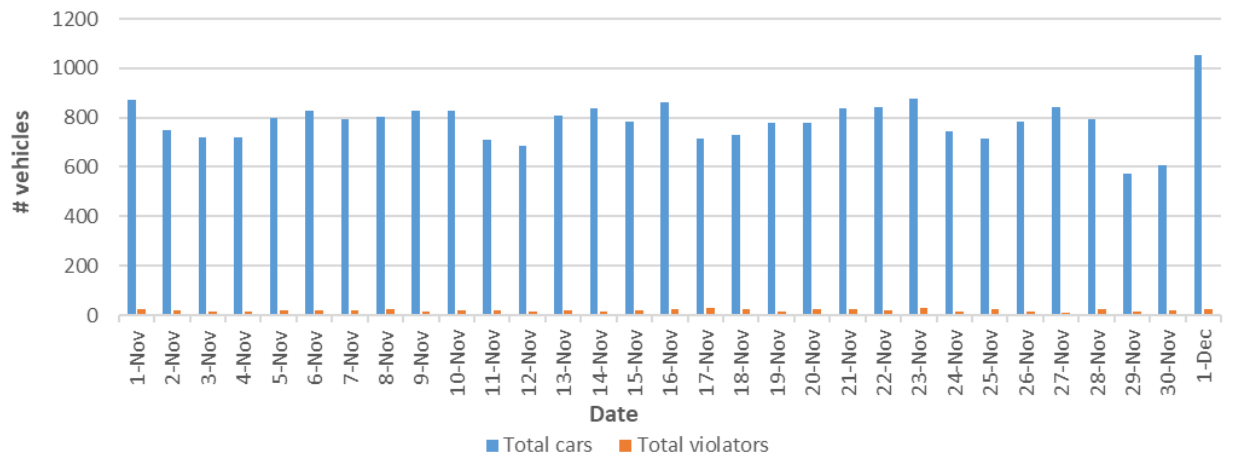

Bethesda Oaks Data Review

November 2024

November 2024 Total Cars & Violators

Pool Sign

Phase 3 Sign

Nov Total Cars & Violators

Nov Total Cars & Violators

November Percent Violations

Pool Sign

Nov Percent Violations

Phase 3 Sign

Nov Percent Violations

November Speeds

Pool Sign

Phase 3 Sign

November 3 Cars & Violators Per Hour

Pool Sign

Phase 3 Sign

Speeding Trends Past 12 Months (Pool)

Year over Year Comparison (Pool)

Total Cars Year Over Year

Total Violators Year Over Year

% Violation Year Over Year

Speeding Trends Past 12 Months (Phase 3)