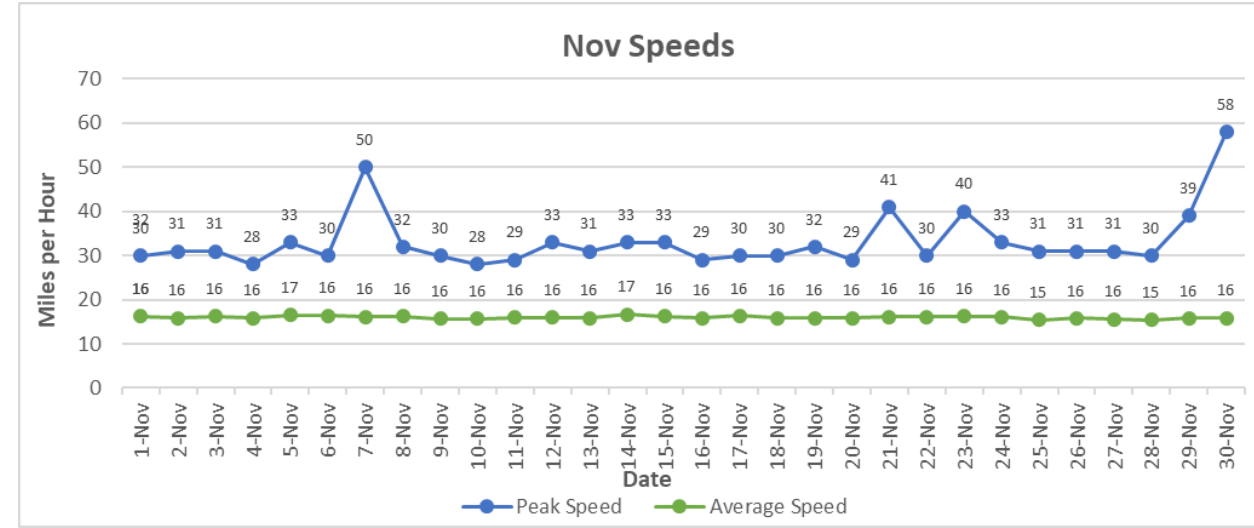

Bethesda Oaks Data Review

November 2024

November 2024 Total Cars & Violators

Pool Sign

Phase 3 Sign

Nov Total Cars & Violators

Nov Total Cars & Violators

November Percent Violations

Pool Sign

Nov Percent Violations

Phase 3 Sign

Nov Percent Violations

November Speeds

Pool Sign

Phase 3 Sign

November 3 Cars & Violators Per Hour

Pool Sign

Phase 3 Sign

Speeding Trends Past 12 Months (Pool)

Year over Year Comparison (Pool)

Total Cars Year Over Year

Total Violators Year Over Year

% Violation Year Over Year

Speeding Trends Past 12 Months (Phase 3)