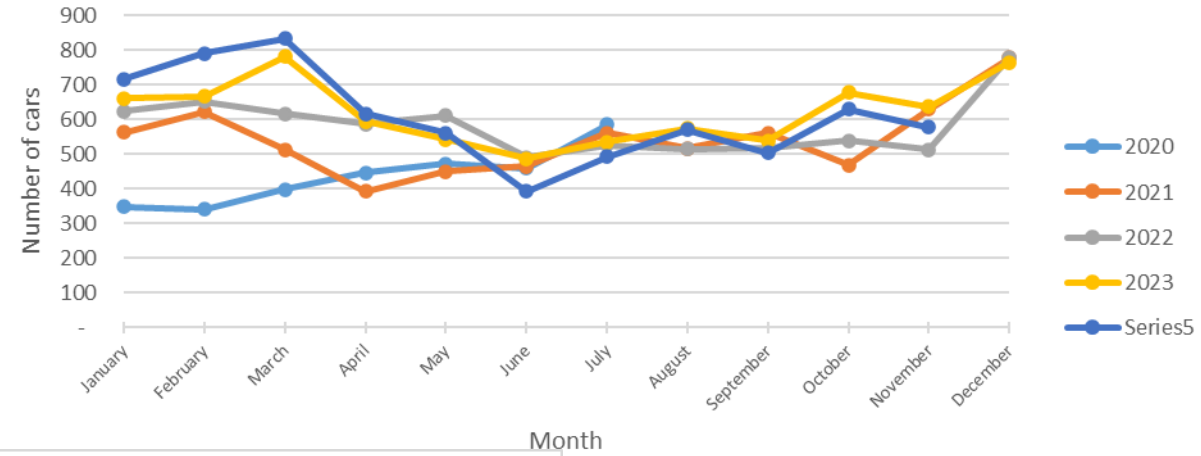

Pool Sign

Phase 3 Sign

Speeding Trends Past 12 Months (Pool)

Year over Year Comparison (Pool)

Total Cars Year Over Year

Total Violators Year Over Year

% Violation Year Over Year

Speeding Trends Past 12 Months (Phase 3)

Year over Year Comparison (Phase 3)

Total Cars Year Over Year

Total Violators Year Over Year

% Violation Year Over Year