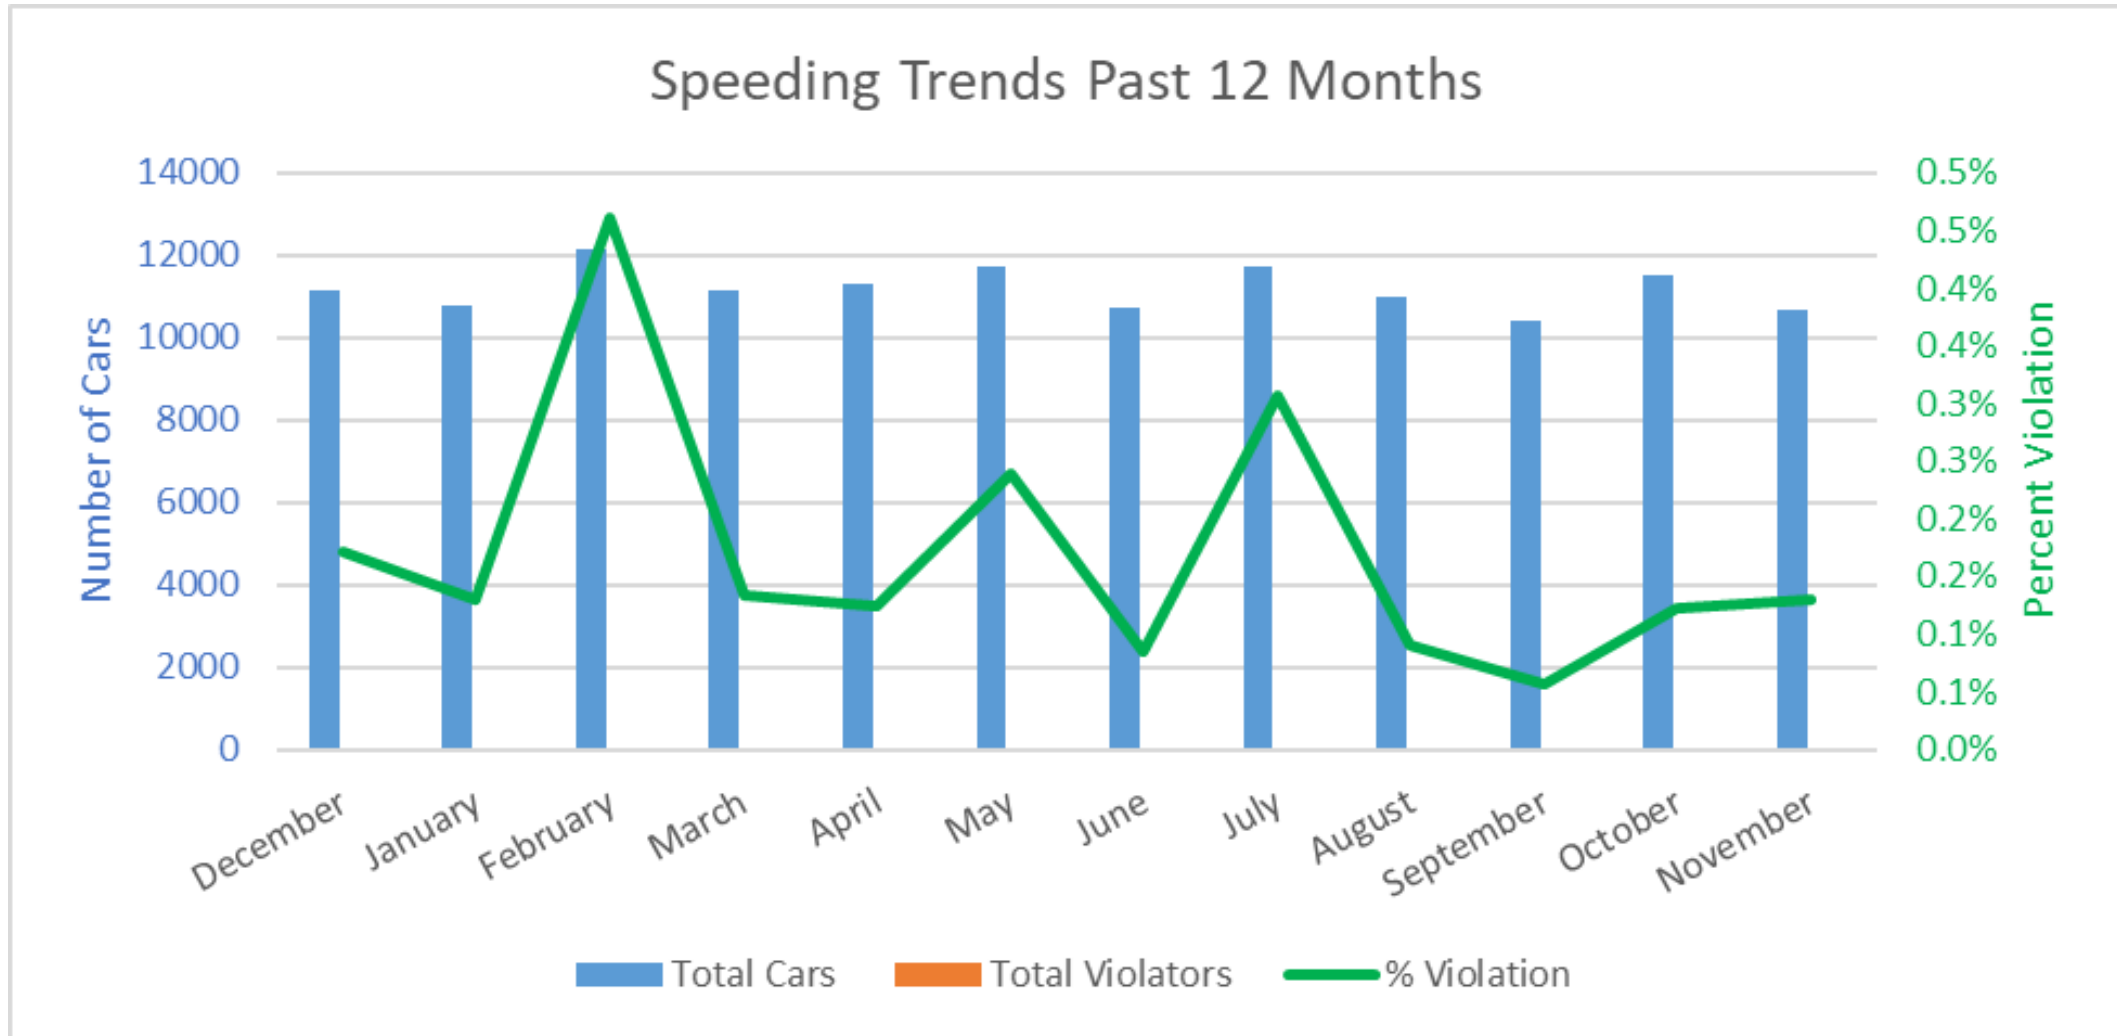

Bethesda Oaks Data Review

November 2024

November 2024 Total Cars & Violators

Pool Sign

Phase 3 Sign

Nov Total Cars & Violators

Nov Total Cars & Violators

November Percent Violations

Pool Sign

Nov Percent Violations

Phase 3 Sign

Nov Percent Violations

November Speeds

Pool Sign

Phase 3 Sign

November 3 Cars & Violators Per Hour

Pool Sign

Phase 3 Sign

Speeding Trends Past 12 Months (Pool)

Year over Year Comparison (Pool)

Total Cars Year Over Year

Total Violators Year Over Year

% Violation Year Over Year

Speeding Trends Past 12 Months (Phase 3)

Year over Year Comparison (Phase 3)

Total Cars Year Over Year

Total Violators Year Over Year

% Violation Year Over Year