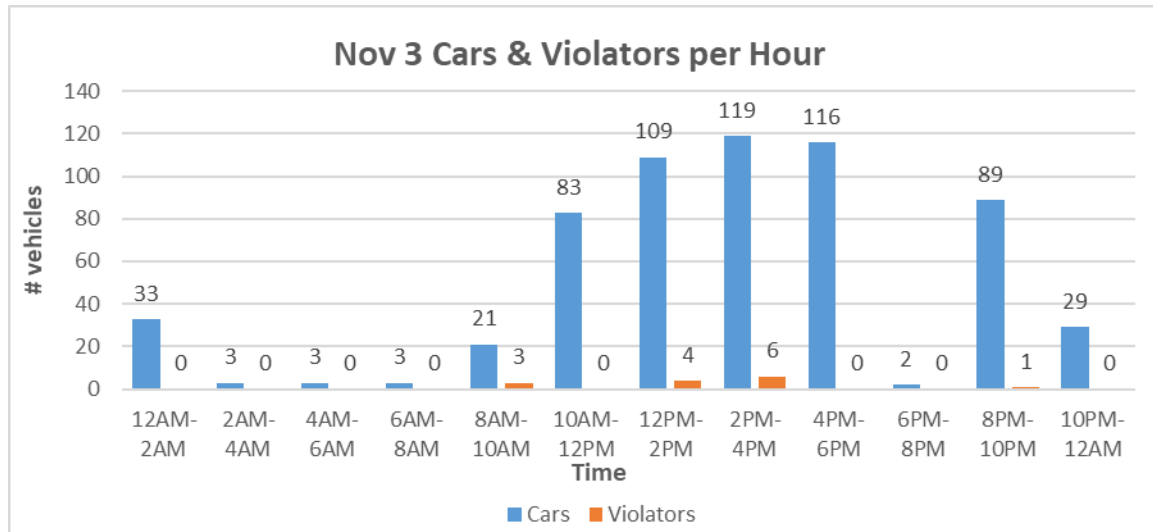

Pool Sign

Nov Percent Violations

Phase 3 Sign

Nov Percent Violations

November Speeds

Pool Sign

Phase 3 Sign

November 3 Cars & Violators Per Hour

Pool Sign

Phase 3 Sign

Speeding Trends Past 12 Months (Pool)

Year over Year Comparison (Pool)

Total Cars Year Over Year

Total Violators Year Over Year

% Violation Year Over Year

Speeding Trends Past 12 Months (Phase 3)