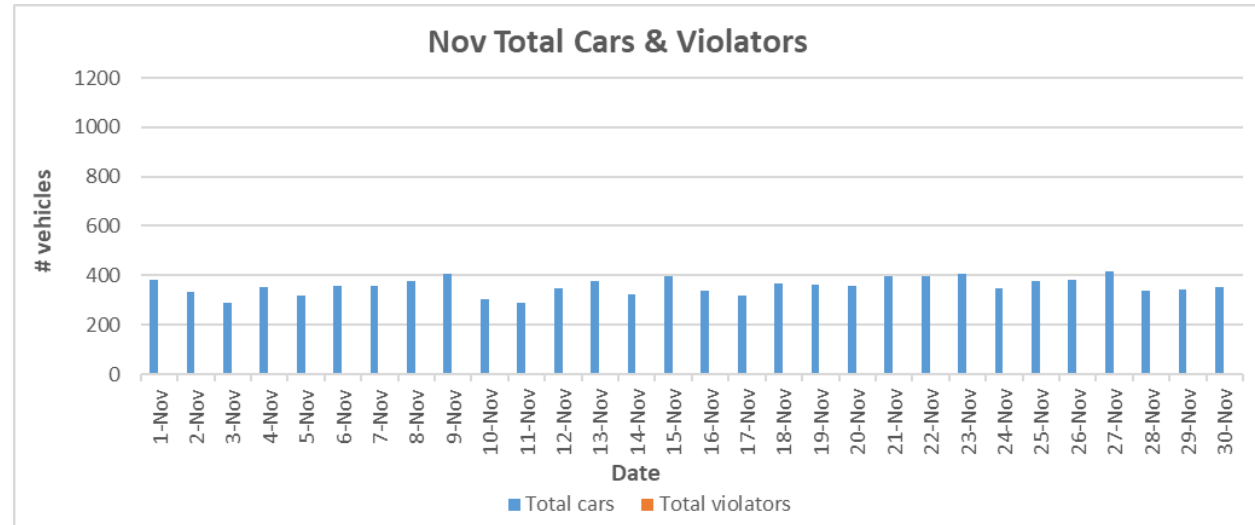

Bethesda Oaks Data Review

November 2024

November 2024 Total Cars & Violators

Pool Sign

Phase 3 Sign

Nov Total Cars & Violators

Nov Total Cars & Violators

November Percent Violations

Pool Sign

Nov Percent Violations

Phase 3 Sign

Nov Percent Violations

November Speeds

Pool Sign

Phase 3 Sign

November 3 Cars & Violators Per Hour