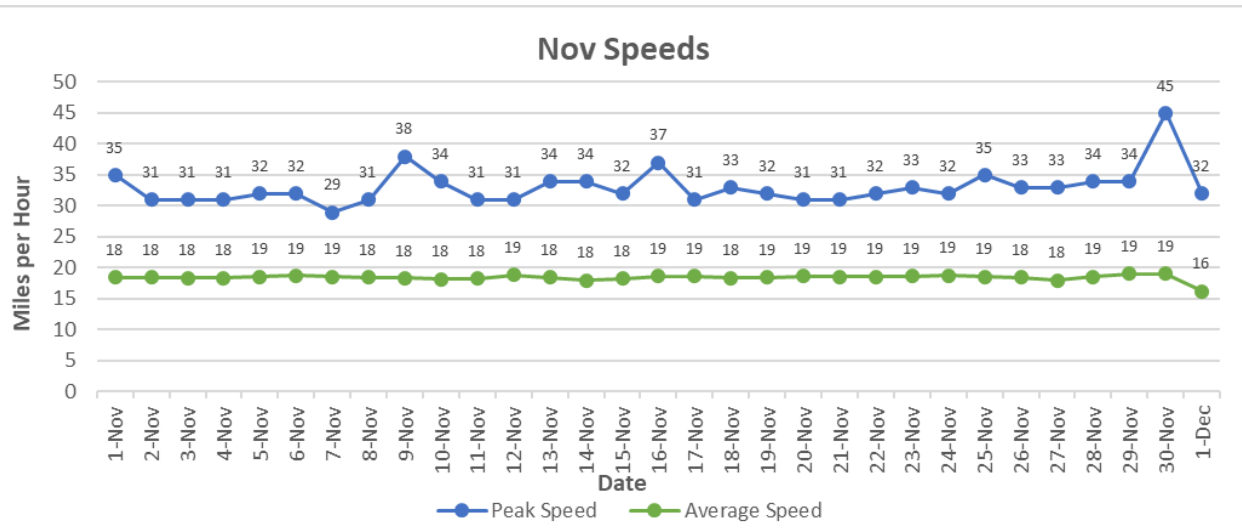

Bethesda Oaks Data Review

November 2024

November 2024 Total Cars & Violators

Pool Sign

Phase 3 Sign

Nov Total Cars & Violators

Nov Total Cars & Violators

November Percent Violations

Pool Sign

Nov Percent Violations

Phase 3 Sign

Nov Percent Violations

November Speeds

Pool Sign

Phase 3 Sign

November 3 Cars & Violators Per Hour

Pool Sign

Phase 3 Sign

Speeding Trends Past 12 Months (Pool)

Year over Year Comparison (Pool)

Total Cars Year Over Year

Total Violators Year Over Year

% Violation Year Over Year

Speeding Trends Past 12 Months (Phase 3)