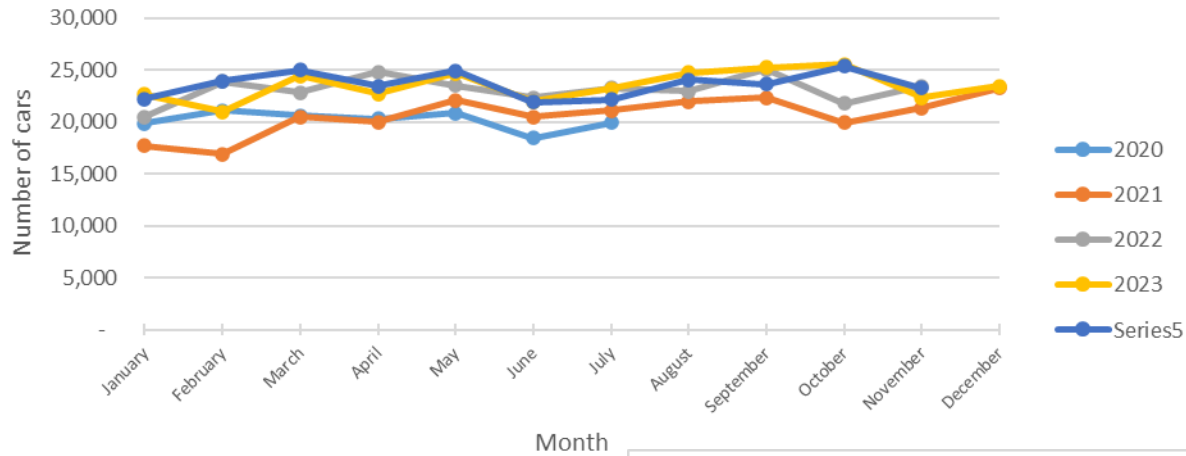

Pool Sign

Nov Percent Violations

Phase 3 Sign

Nov Percent Violations

November Speeds

Pool Sign

Phase 3 Sign

November 3 Cars & Violators Per Hour

Pool Sign

Phase 3 Sign

Speeding Trends Past 12 Months (Pool)

Year over Year Comparison (Pool)

Total Cars Year Over Year

Total Violators Year Over Year

% Violation Year Over Year

Speeding Trends Past 12 Months (Phase 3)

Year over Year Comparison (Phase 3)

Total Cars Year Over Year

Total Violators Year Over Year

% Violation Year Over Year