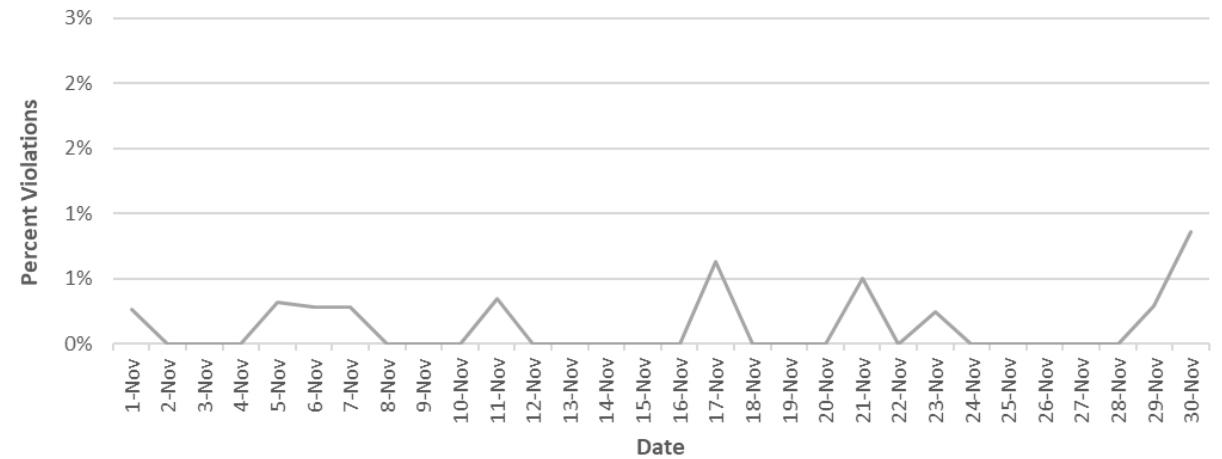

Bethesda Oaks Data Review

November 2024

November 2024 Total Cars & Violators

Pool Sign

Phase 3 Sign

Nov Total Cars & Violators

Nov Total Cars & Violators

November Percent Violations

Pool Sign

Nov Percent Violations

Phase 3 Sign

Nov Percent Violations

November Speeds

Pool Sign

Phase 3 Sign

November 3 Cars & Violators Per Hour