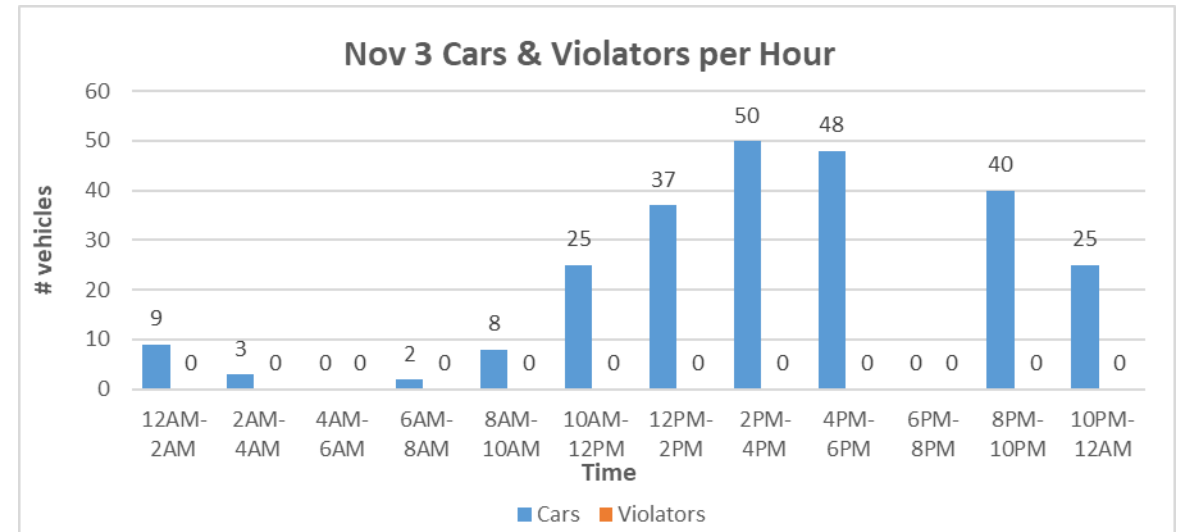

Pool Sign

Nov Percent Violations

Phase 3 Sign

Nov Percent Violations

November Speeds

Pool Sign

Phase 3 Sign

November 3 Cars & Violators Per Hour

Pool Sign

Phase 3 Sign

Speeding Trends Past 12 Months (Pool)

Year over Year Comparison (Pool)

Total Cars Year Over Year

Total Violators Year Over Year

% Violation Year Over Year

Speeding Trends Past 12 Months (Phase 3)