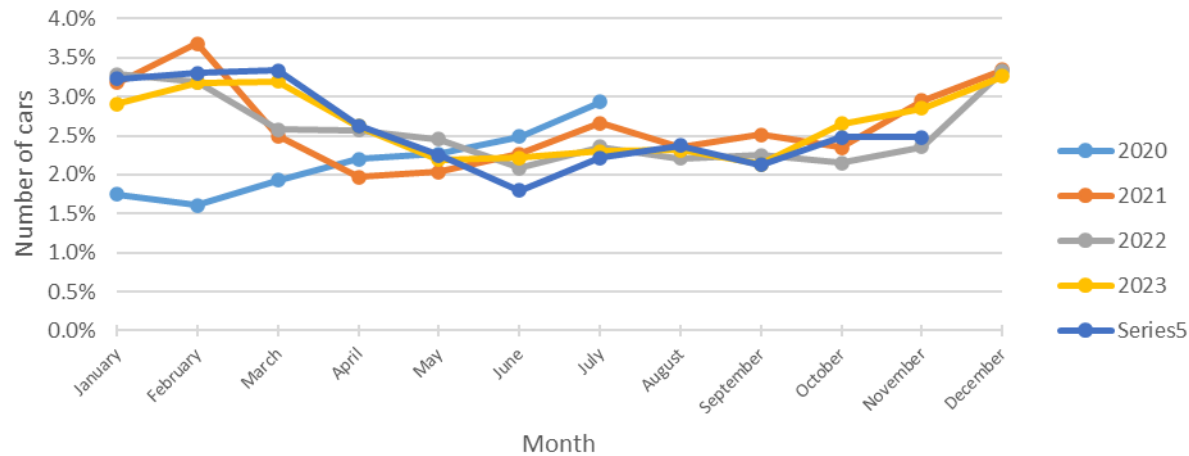

Pool Sign

Phase 3 Sign

Speeding Trends Past 12 Months (Pool)

Year over Year Comparison (Pool)

Total Cars Year Over Year

Total Violators Year Over Year

% Violation Year Over Year

Speeding Trends Past 12 Months (Phase 3)

Year over Year Comparison (Phase 3)

Total Cars Year Over Year

Total Violators Year Over Year

% Violation Year Over Year