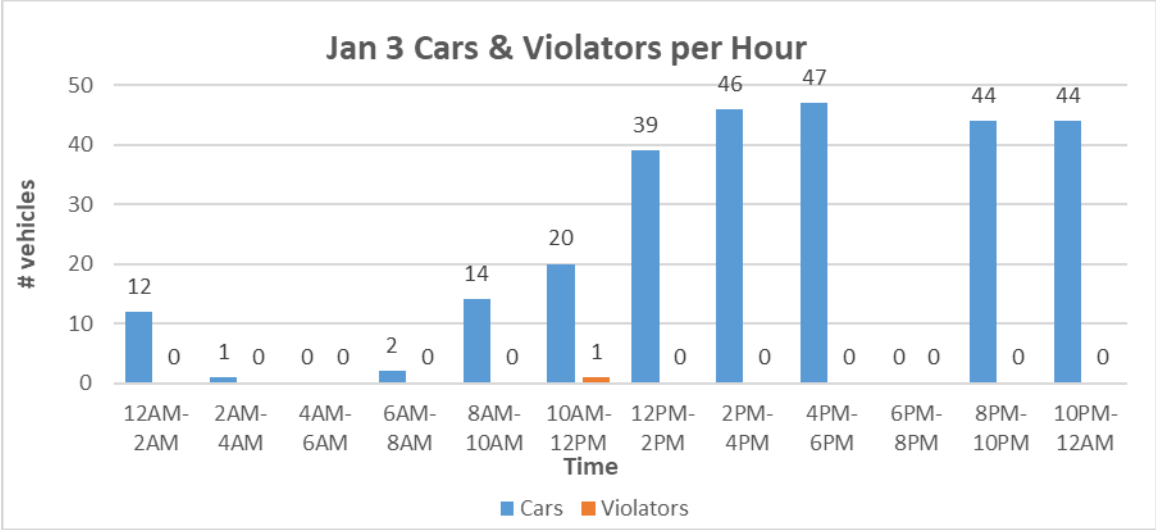

January Speeds

Pool Sign

Phase 3 Sign

January 3 Cars & Violators Per Hour

Pool Sign

Phase 3 Sign

Speeding Trends Past 12 Months (Pool)

Speeding Trends Past 12 Months (Phase 3)