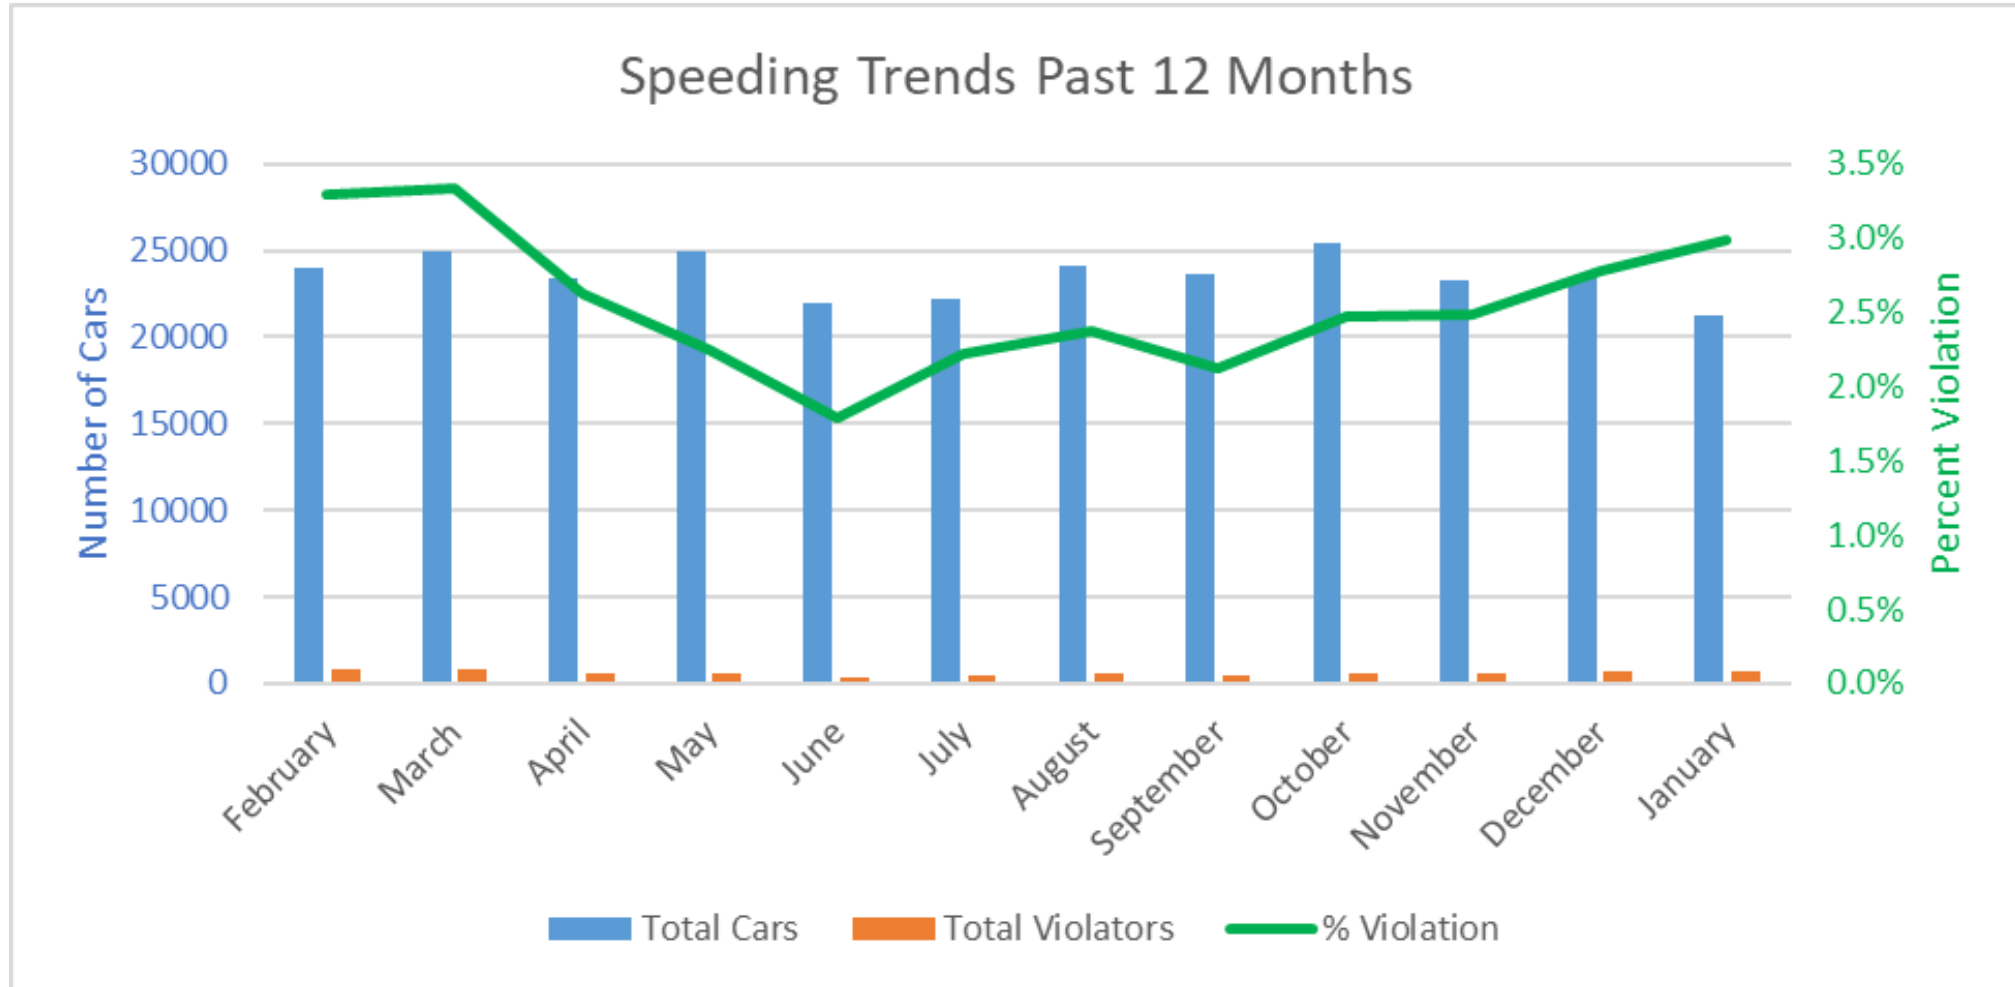

Bethesda Oaks Data Review

January 2025

January 2025 Total Cars & Violators

Pool Sign

Phase 3 Sign

January Percent Violations

Pool Sign

Phase 3 Sign

January Speeds

Pool Sign

Phase 3 Sign

January 3 Cars & Violators Per Hour

Pool Sign

Phase 3 Sign

Speeding Trends Past 12 Months (Pool)

Speeding Trends Past 12 Months (Phase 3)

Year over Year Comparison (Phase 3)

Total Cars Year Over Year

Total Violators Year Over Year

% Violation Year Over Year