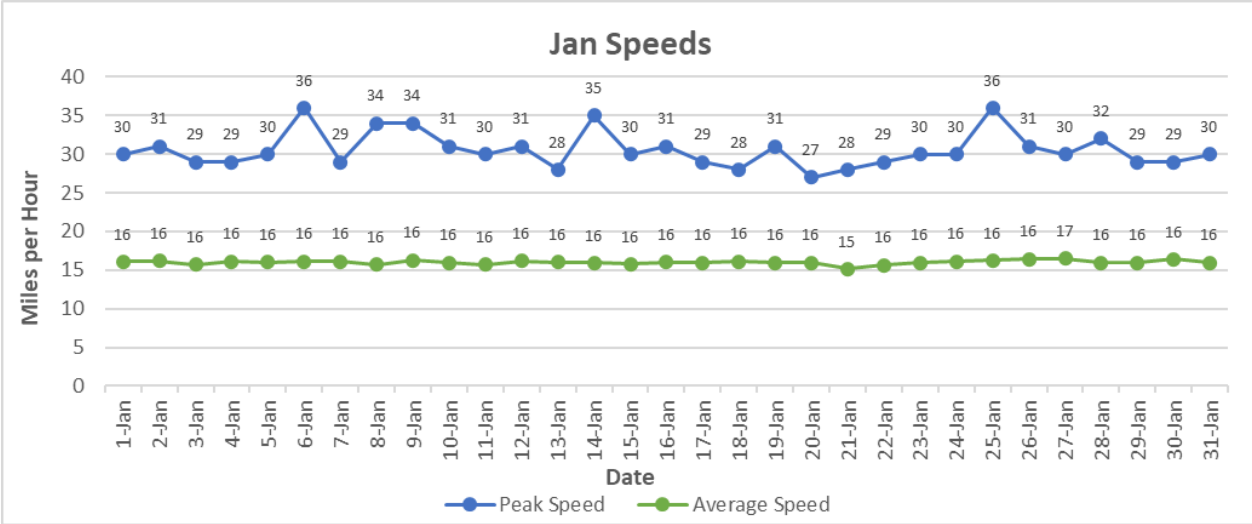

Bethesda Oaks Data Review

January 2025

January 2025 Total Cars & Violators

Pool Sign

Phase 3 Sign

January Percent Violations

Pool Sign

Phase 3 Sign

January Speeds

Pool Sign

Phase 3 Sign

January 3 Cars & Violators Per Hour

Pool Sign

Phase 3 Sign

Speeding Trends Past 12 Months (Pool)

Speeding Trends Past 12 Months (Phase 3)