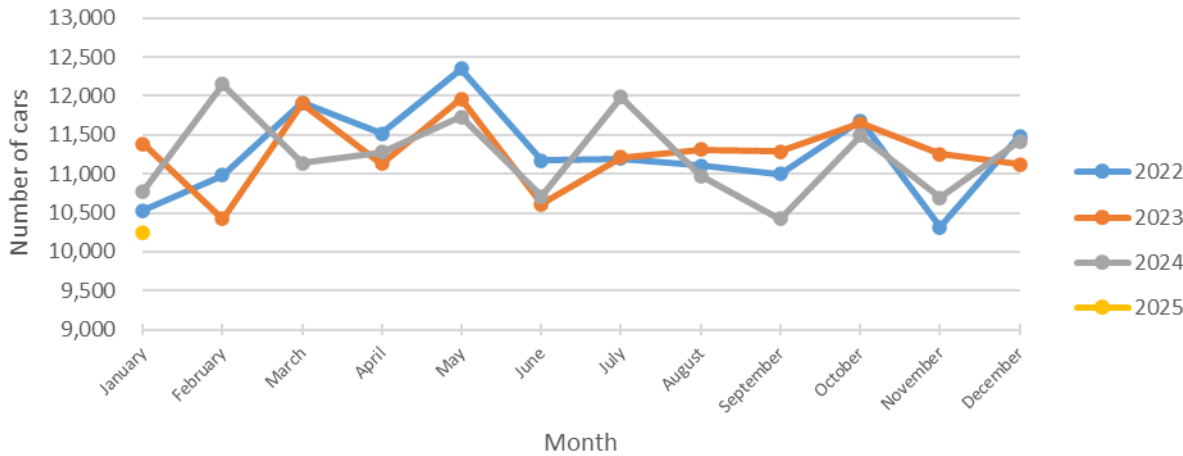

Bethesda Oaks Data Review

January 2025

January 2025 Total Cars & Violators

Pool Sign

Phase 3 Sign

January Percent Violations

Pool Sign

Phase 3 Sign

January Speeds

Pool Sign

Phase 3 Sign

January 3 Cars & Violators Per Hour

Pool Sign

Phase 3 Sign

Speeding Trends Past 12 Months (Pool)

Speeding Trends Past 12 Months (Phase 3)

Year over Year Comparison (Phase 3)

Total Cars Year Over Year

Total Violators Year Over Year

% Violation Year Over Year