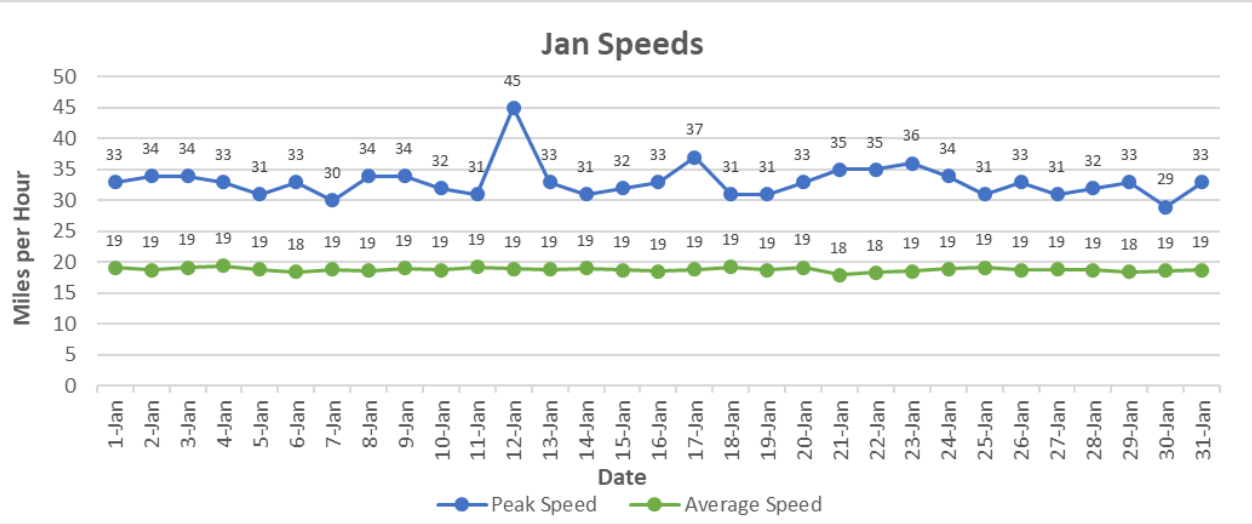

Bethesda Oaks Data Review

January 2025

January 2025 Total Cars & Violators

Pool Sign

Phase 3 Sign

January Percent Violations

Pool Sign

Phase 3 Sign

January Speeds

Pool Sign

Phase 3 Sign

January 3 Cars & Violators Per Hour

Pool Sign

Phase 3 Sign

Speeding Trends Past 12 Months (Pool)

Speeding Trends Past 12 Months (Phase 3)