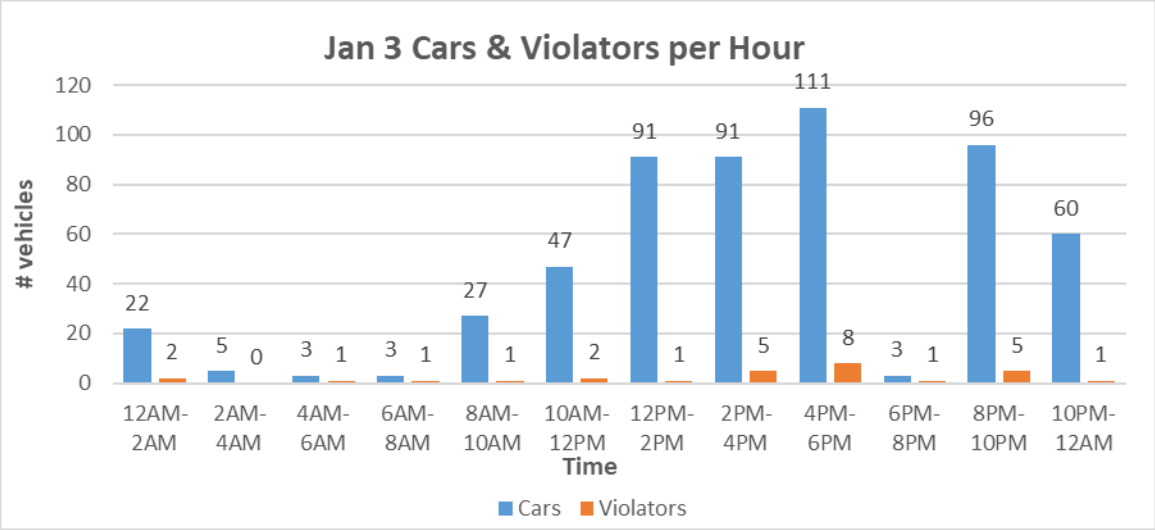

January Speeds

Pool Sign

Phase 3 Sign

January 3 Cars & Violators Per Hour

Pool Sign

Phase 3 Sign

Speeding Trends Past 12 Months (Pool)

Speeding Trends Past 12 Months (Phase 3)