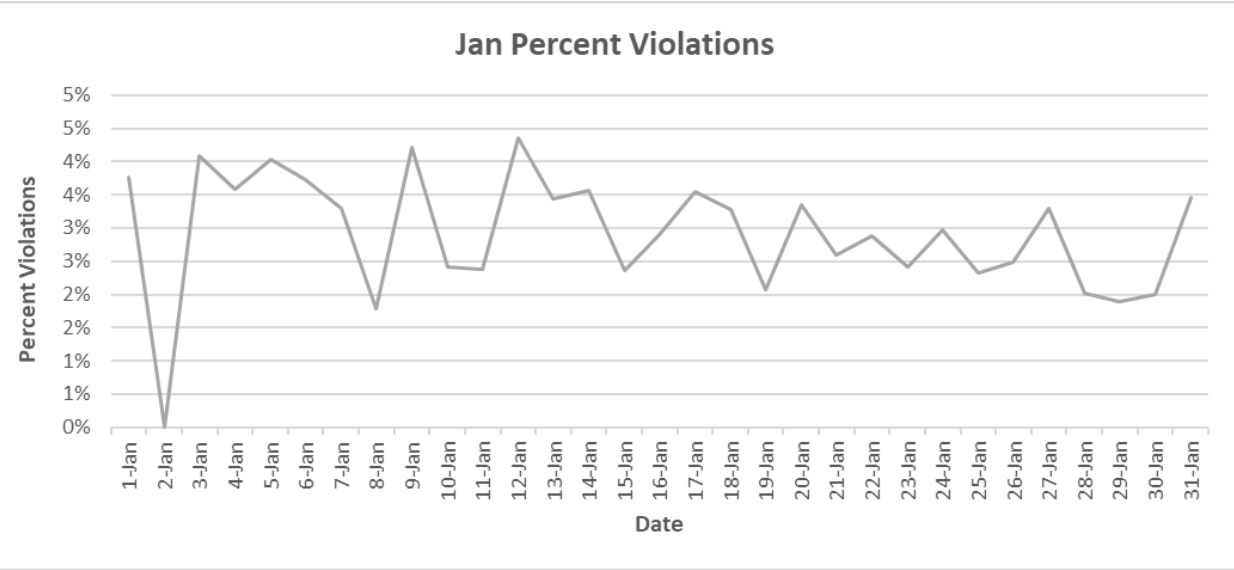

Bethesda Oaks Data Review

January 2025

January 2025 Total Cars & Violators

Pool Sign

Phase 3 Sign

January Percent Violations

Pool Sign

Phase 3 Sign

January Speeds

Pool Sign

Phase 3 Sign

January 3 Cars & Violators Per Hour

Pool Sign

Phase 3 Sign

Speeding Trends Past 12 Months (Pool)

Speeding Trends Past 12 Months (Phase 3)