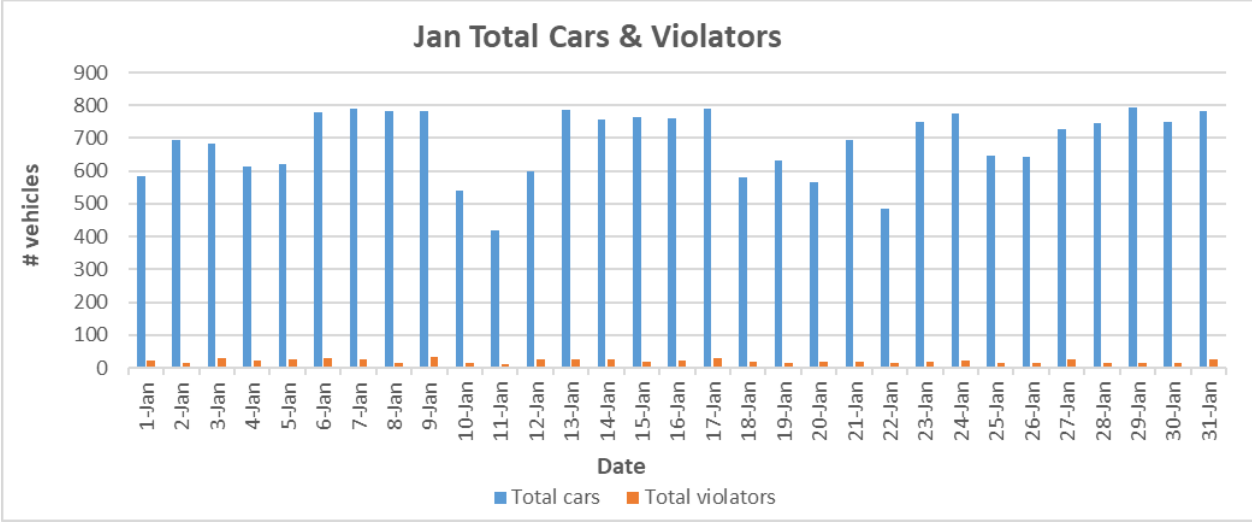

Bethesda Oaks Data Review

January 2025

January 2025 Total Cars & Violators

Pool Sign

Phase 3 Sign

January Percent Violations

Pool Sign

Phase 3 Sign

January Speeds

Pool Sign

Phase 3 Sign

January 3 Cars & Violators Per Hour

Pool Sign

Phase 3 Sign

Speeding Trends Past 12 Months (Pool)

Speeding Trends Past 12 Months (Phase 3)

Year over Year Comparison (Phase 3)

Total Cars Year Over Year

Total Violators Year Over Year

% Violation Year Over Year