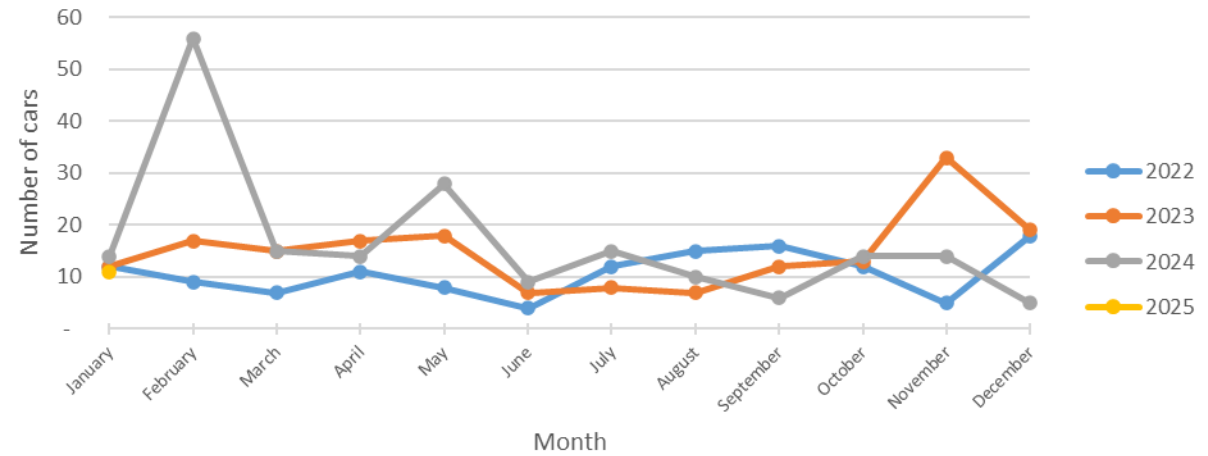

Bethesda Oaks Data Review

January 2025

January 2025 Total Cars & Violators

Pool Sign

Phase 3 Sign

January Percent Violations

Pool Sign

Phase 3 Sign

January Speeds

Pool Sign

Phase 3 Sign

January 3 Cars & Violators Per Hour

Pool Sign

Phase 3 Sign

Speeding Trends Past 12 Months (Pool)

Speeding Trends Past 12 Months (Phase 3)

Year over Year Comparison (Phase 3)

Total Cars Year Over Year

Total Violators Year Over Year

% Violation Year Over Year