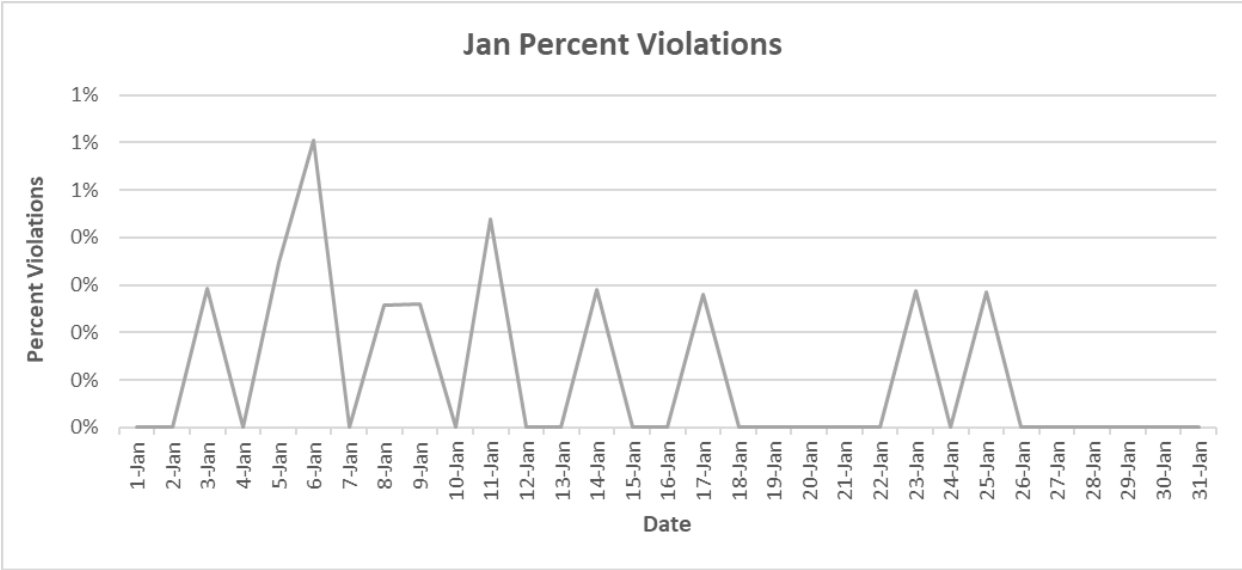

Bethesda Oaks Data Review

January 2025

January 2025 Total Cars & Violators

Pool Sign

Phase 3 Sign

January Percent Violations

Pool Sign

Phase 3 Sign

January Speeds

Pool Sign

Phase 3 Sign

January 3 Cars & Violators Per Hour

Pool Sign

Phase 3 Sign

Speeding Trends Past 12 Months (Pool)

Speeding Trends Past 12 Months (Phase 3)