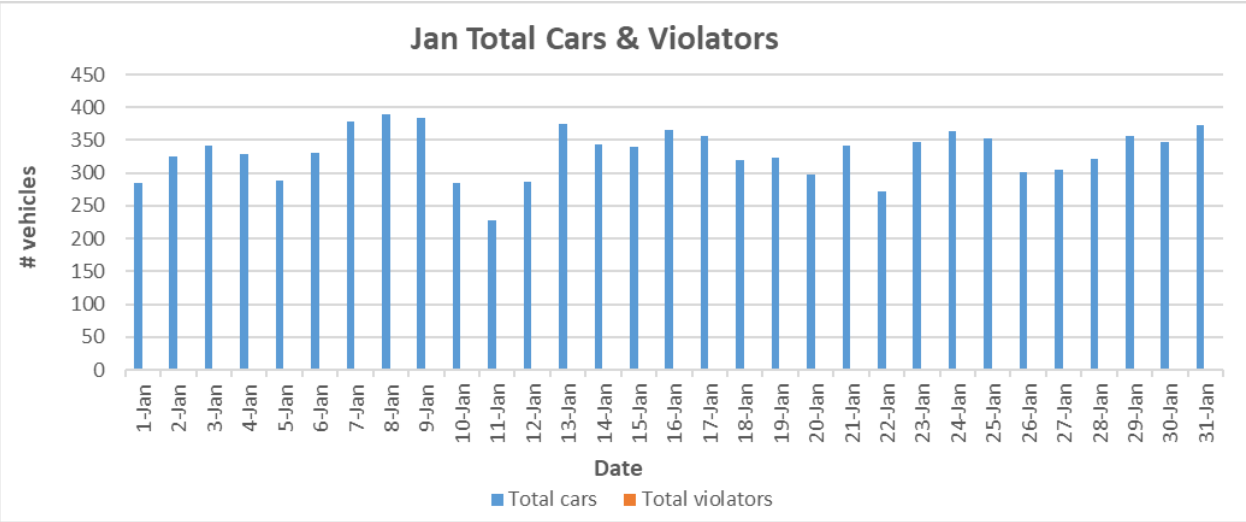

Bethesda Oaks Data Review

January 2025

January 2025 Total Cars & Violators

Pool Sign

Phase 3 Sign

January Percent Violations

Pool Sign

Phase 3 Sign

January Speeds

Pool Sign

Phase 3 Sign

January 3 Cars & Violators Per Hour

Pool Sign

Phase 3 Sign

Speeding Trends Past 12 Months (Pool)

Speeding Trends Past 12 Months (Phase 3)

Year over Year Comparison (Phase 3)

Total Cars Year Over Year

Total Violators Year Over Year

% Violation Year Over Year