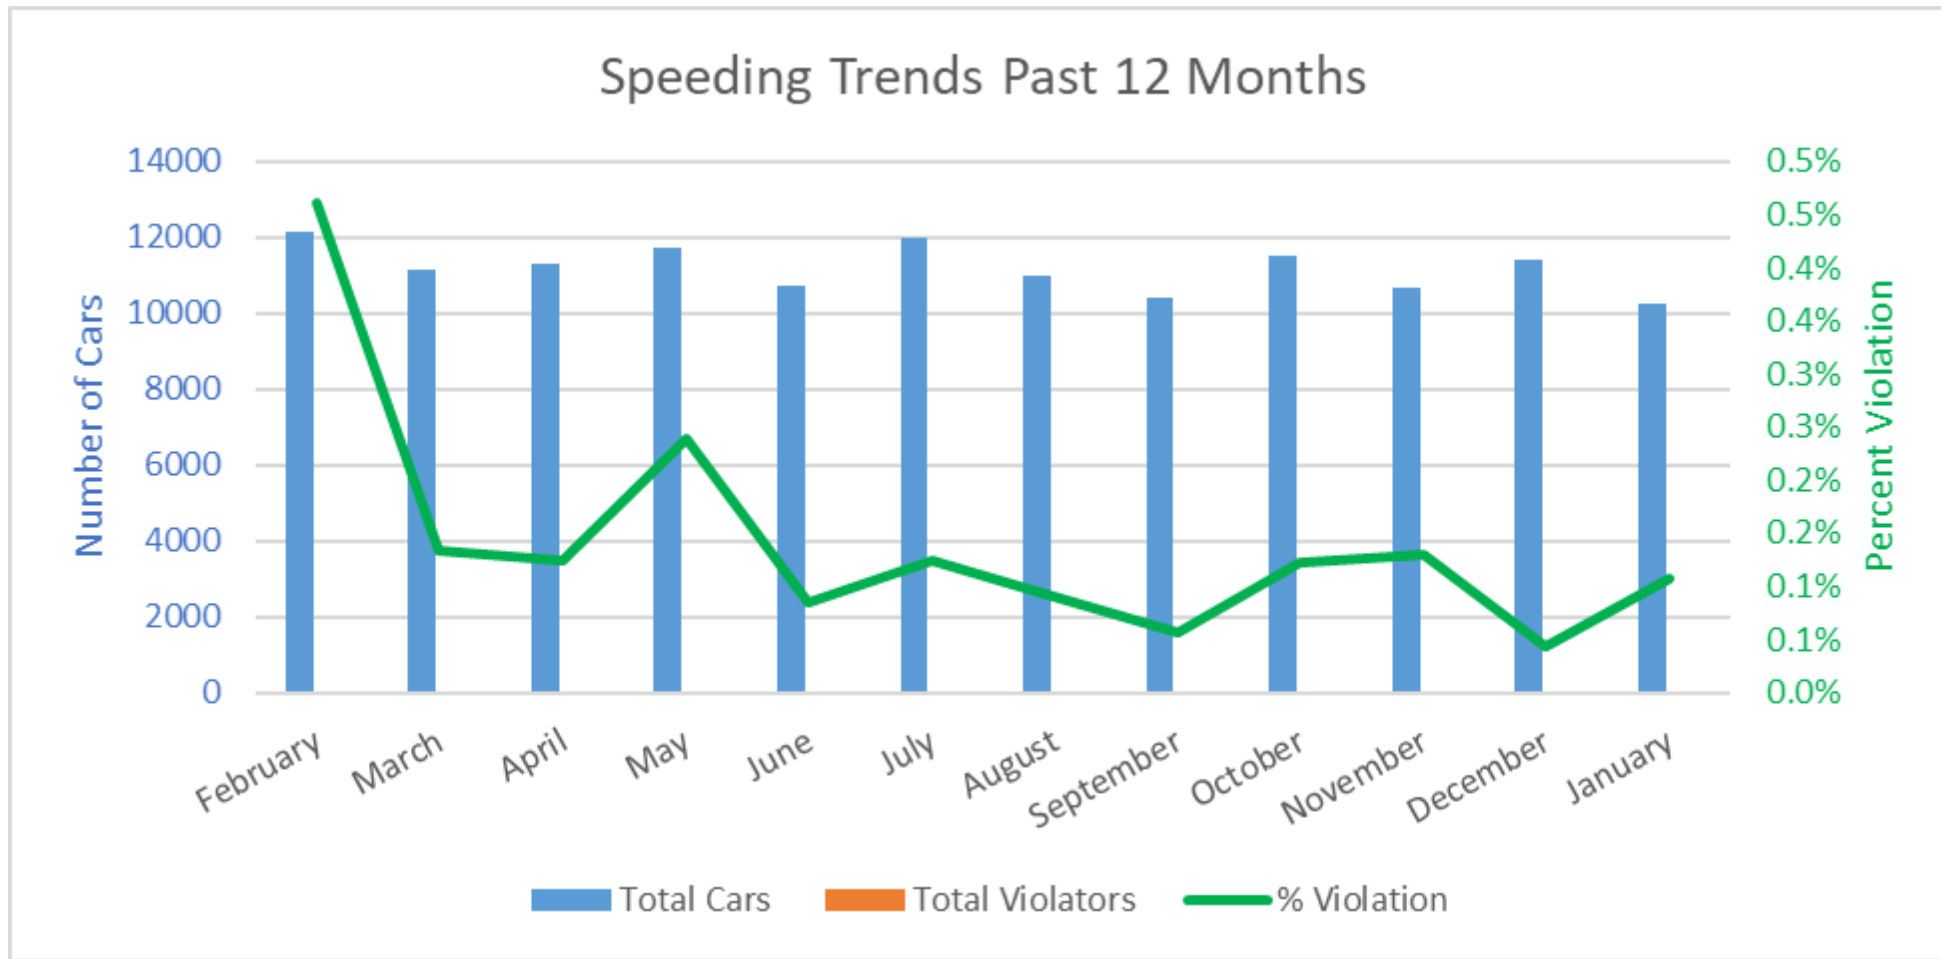

Bethesda Oaks Data Review

January 2025

January 2025 Total Cars & Violators

Pool Sign

Phase 3 Sign

January Percent Violations

Pool Sign

Phase 3 Sign

January Speeds

Pool Sign

Phase 3 Sign

January 3 Cars & Violators Per Hour

Pool Sign

Phase 3 Sign

Speeding Trends Past 12 Months (Pool)

Speeding Trends Past 12 Months (Phase 3)

Year over Year Comparison (Phase 3)

Total Cars Year Over Year

Total Violators Year Over Year

% Violation Year Over Year