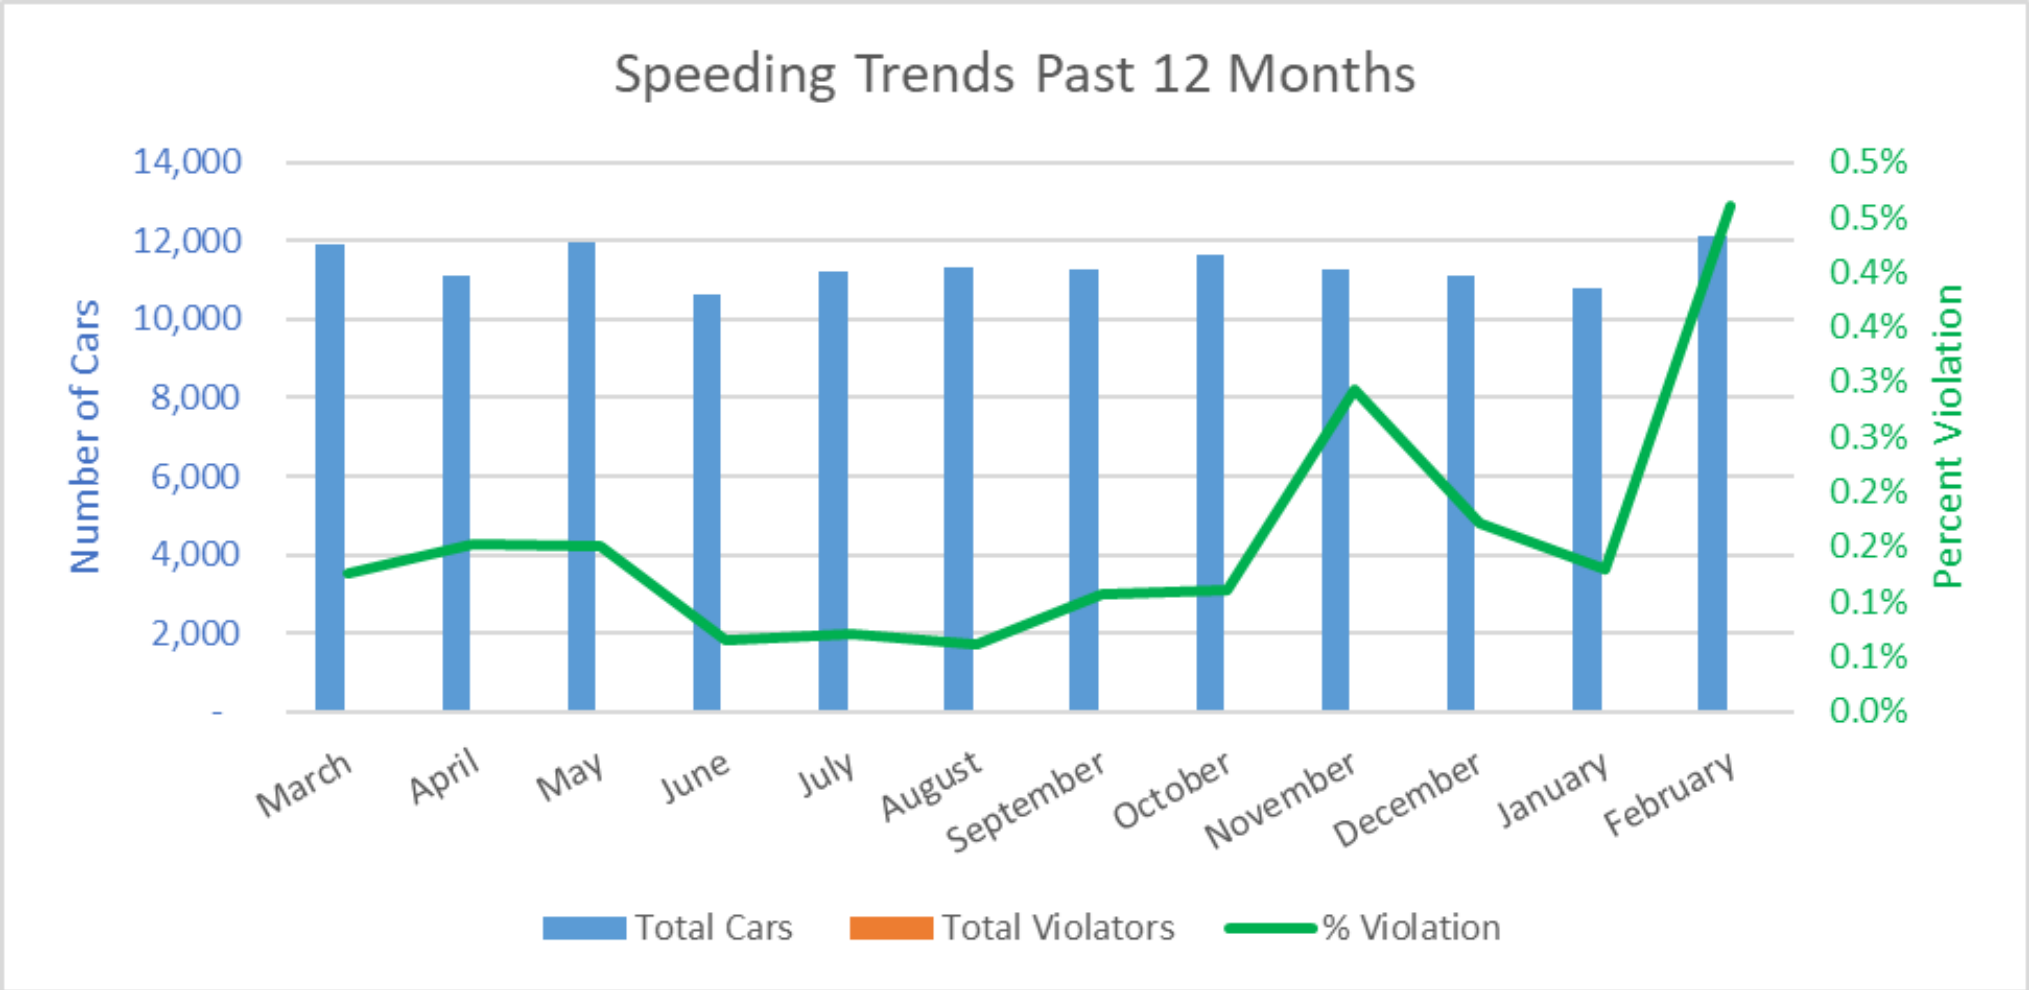

Pool Sign

Phase 3 Sign

Speeding Trends Past 12 Months (Pool)

Year over Year Comparison (Pool)

Total Cars Year Over Year

Total Violators Year Over Year

% Violation Year Over Year

Year over Year Comparison (Phase 3)

Year over Year Comparison (Phase 3)

Total Cars Year Over Year

Total Violators Year Over Year

% Violation Year Over Year