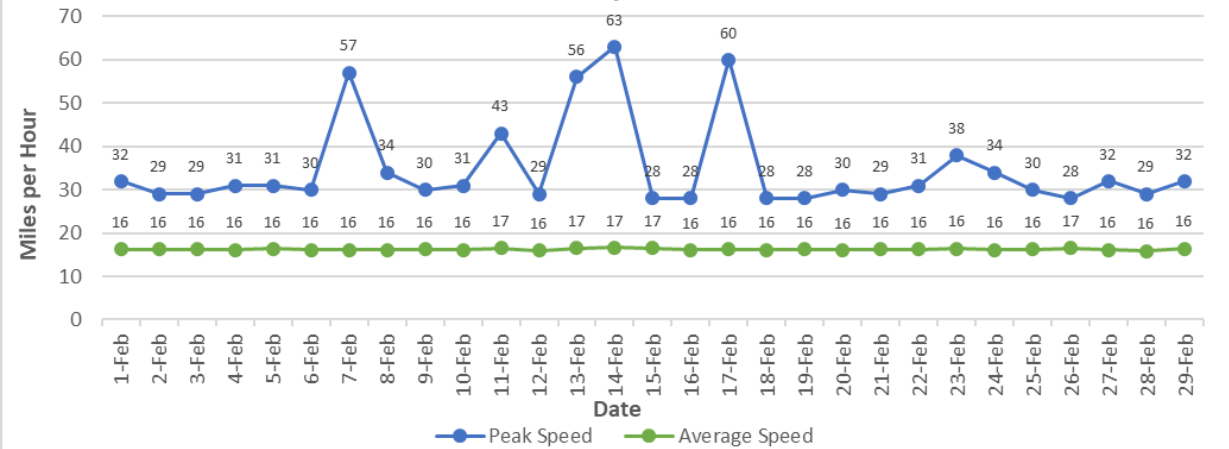

Pool Sign

Phase 3 Sign

February Speeds

Pool Sign

Feb Speeds

Phase 3 Sign

Feb Speeds

February 3 Cars & Violators Per Hour

Pool Sign

Phase 3 Sign

Speeding Trends Past 12 Months (Pool)

Year over Year Comparison (Pool)

Total Cars Year Over Year

Total Violators Year Over Year

% Violation Year Over Year

Year over Year Comparison (Phase 3)