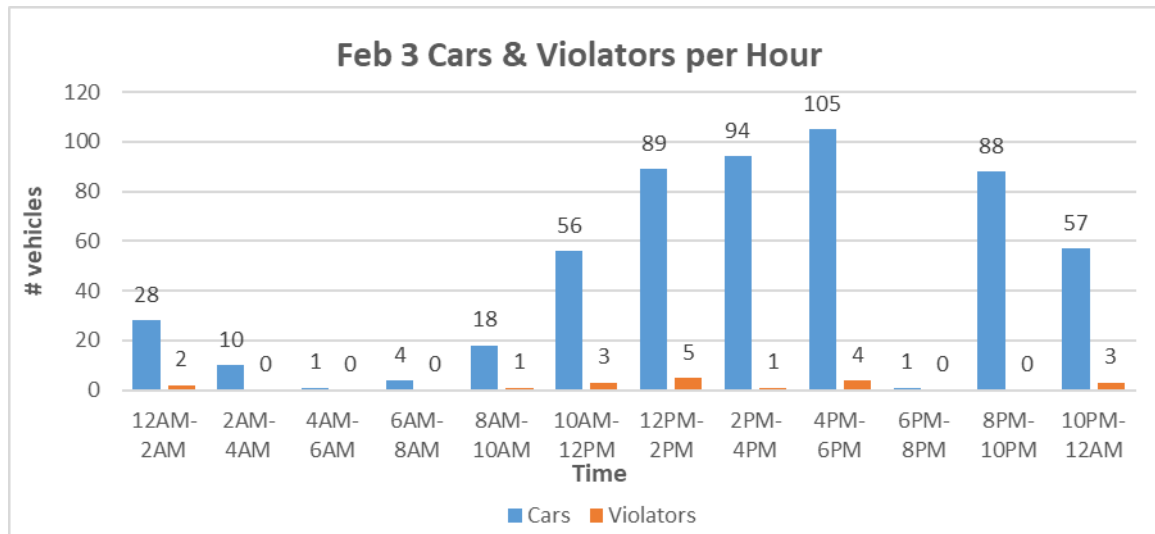

Pool Sign

Phase 3 Sign

February Speeds

Pool Sign

Feb Speeds

Phase 3 Sign

Feb Speeds

February 3 Cars & Violators Per Hour

Pool Sign

Phase 3 Sign

Speeding Trends Past 12 Months (Pool)

Year over Year Comparison (Pool)

Total Cars Year Over Year

Total Violators Year Over Year

% Violation Year Over Year

Year over Year Comparison (Phase 3)