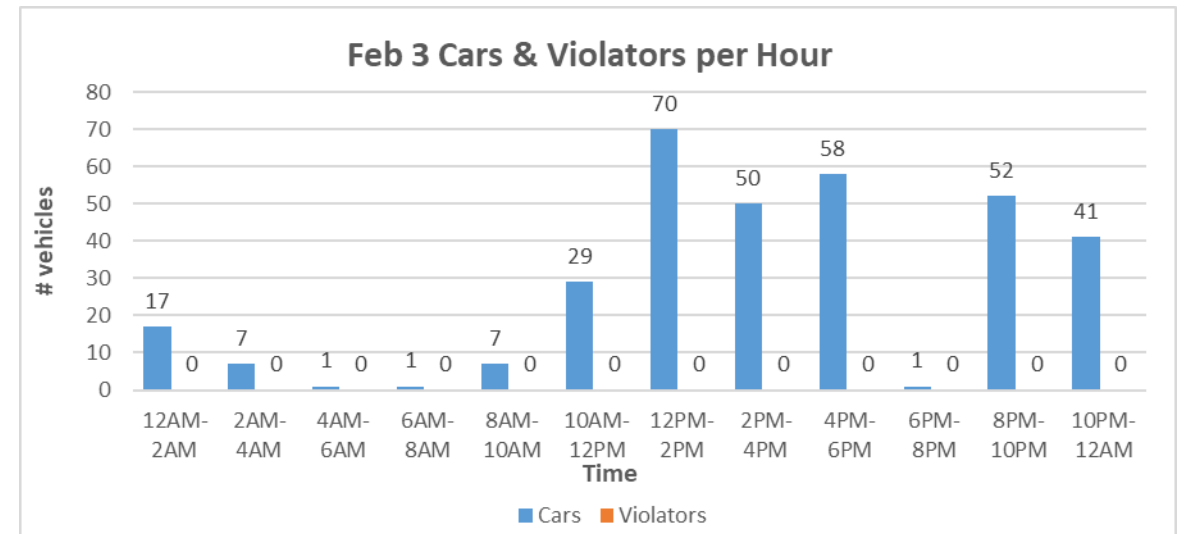

Pool Sign

Phase 3 Sign

February Speeds

Pool Sign

Feb Speeds

Phase 3 Sign

Feb Speeds

February 3 Cars & Violators Per Hour

Pool Sign

Phase 3 Sign

Speeding Trends Past 12 Months (Pool)

Year over Year Comparison (Pool)

Total Cars Year Over Year

Total Violators Year Over Year

% Violation Year Over Year

Year over Year Comparison (Phase 3)