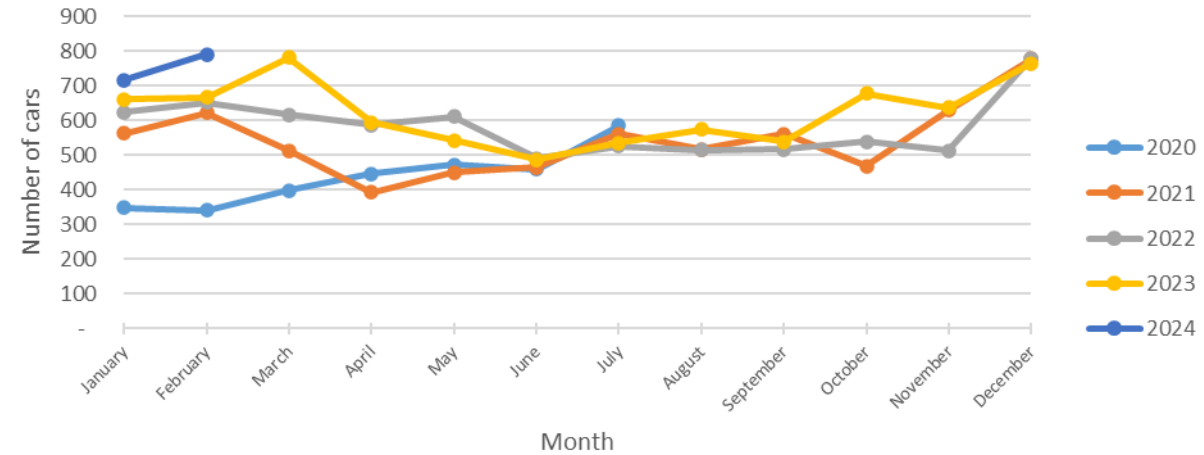

Pool Sign

Phase 3 Sign

February Speeds

Pool Sign

Feb Speeds

Phase 3 Sign

Feb Speeds

February 3 Cars & Violators Per Hour

Pool Sign

Phase 3 Sign

Speeding Trends Past 12 Months (Pool)

Year over Year Comparison (Pool)

Total Cars Year Over Year

Total Violators Year Over Year

% Violation Year Over Year

Year over Year Comparison (Phase 3)

Year over Year Comparison (Phase 3)

Total Cars Year Over Year

Total Violators Year Over Year

% Violation Year Over Year