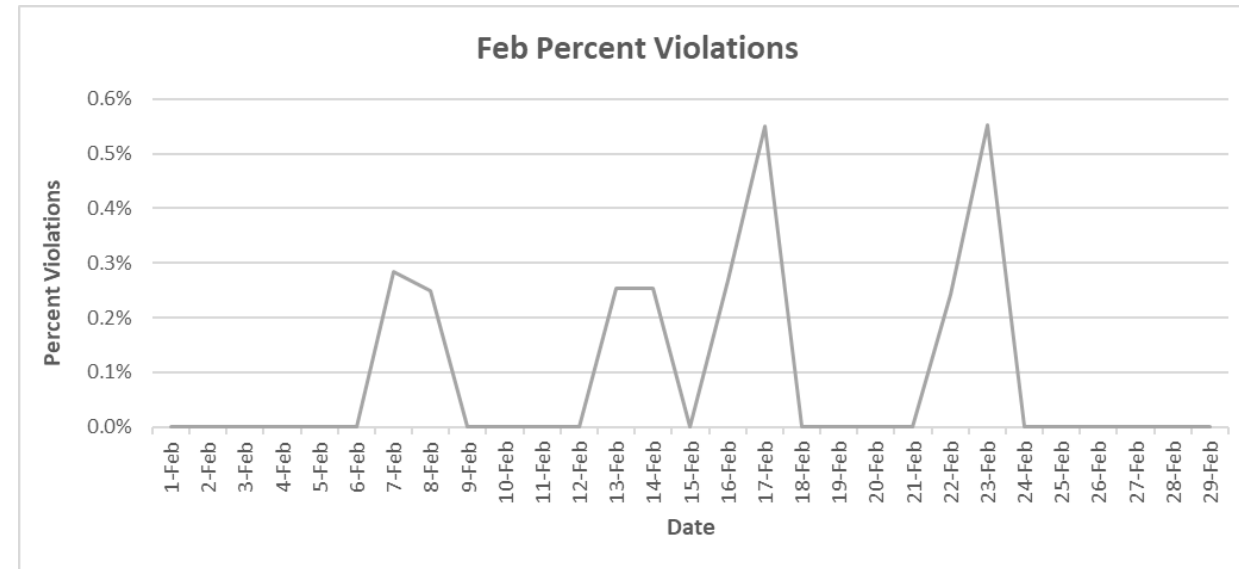

Bethesda Oaks Data Review

February 2024

February 2024 Total Cars & Violators

Pool Sign

Feb Total Cars & Violators

Phase 3 Sign

Feb Total Cars & Violators

February Percent Violations

Pool Sign

Phase 3 Sign

February Speeds

Pool Sign

Feb Speeds

Phase 3 Sign

Feb Speeds

February 3 Cars & Violators Per Hour

Pool Sign

Phase 3 Sign

Speeding Trends Past 12 Months (Pool)

Year over Year Comparison (Pool)

Total Cars Year Over Year

Total Violators Year Over Year

% Violation Year Over Year

Year over Year Comparison (Phase 3)