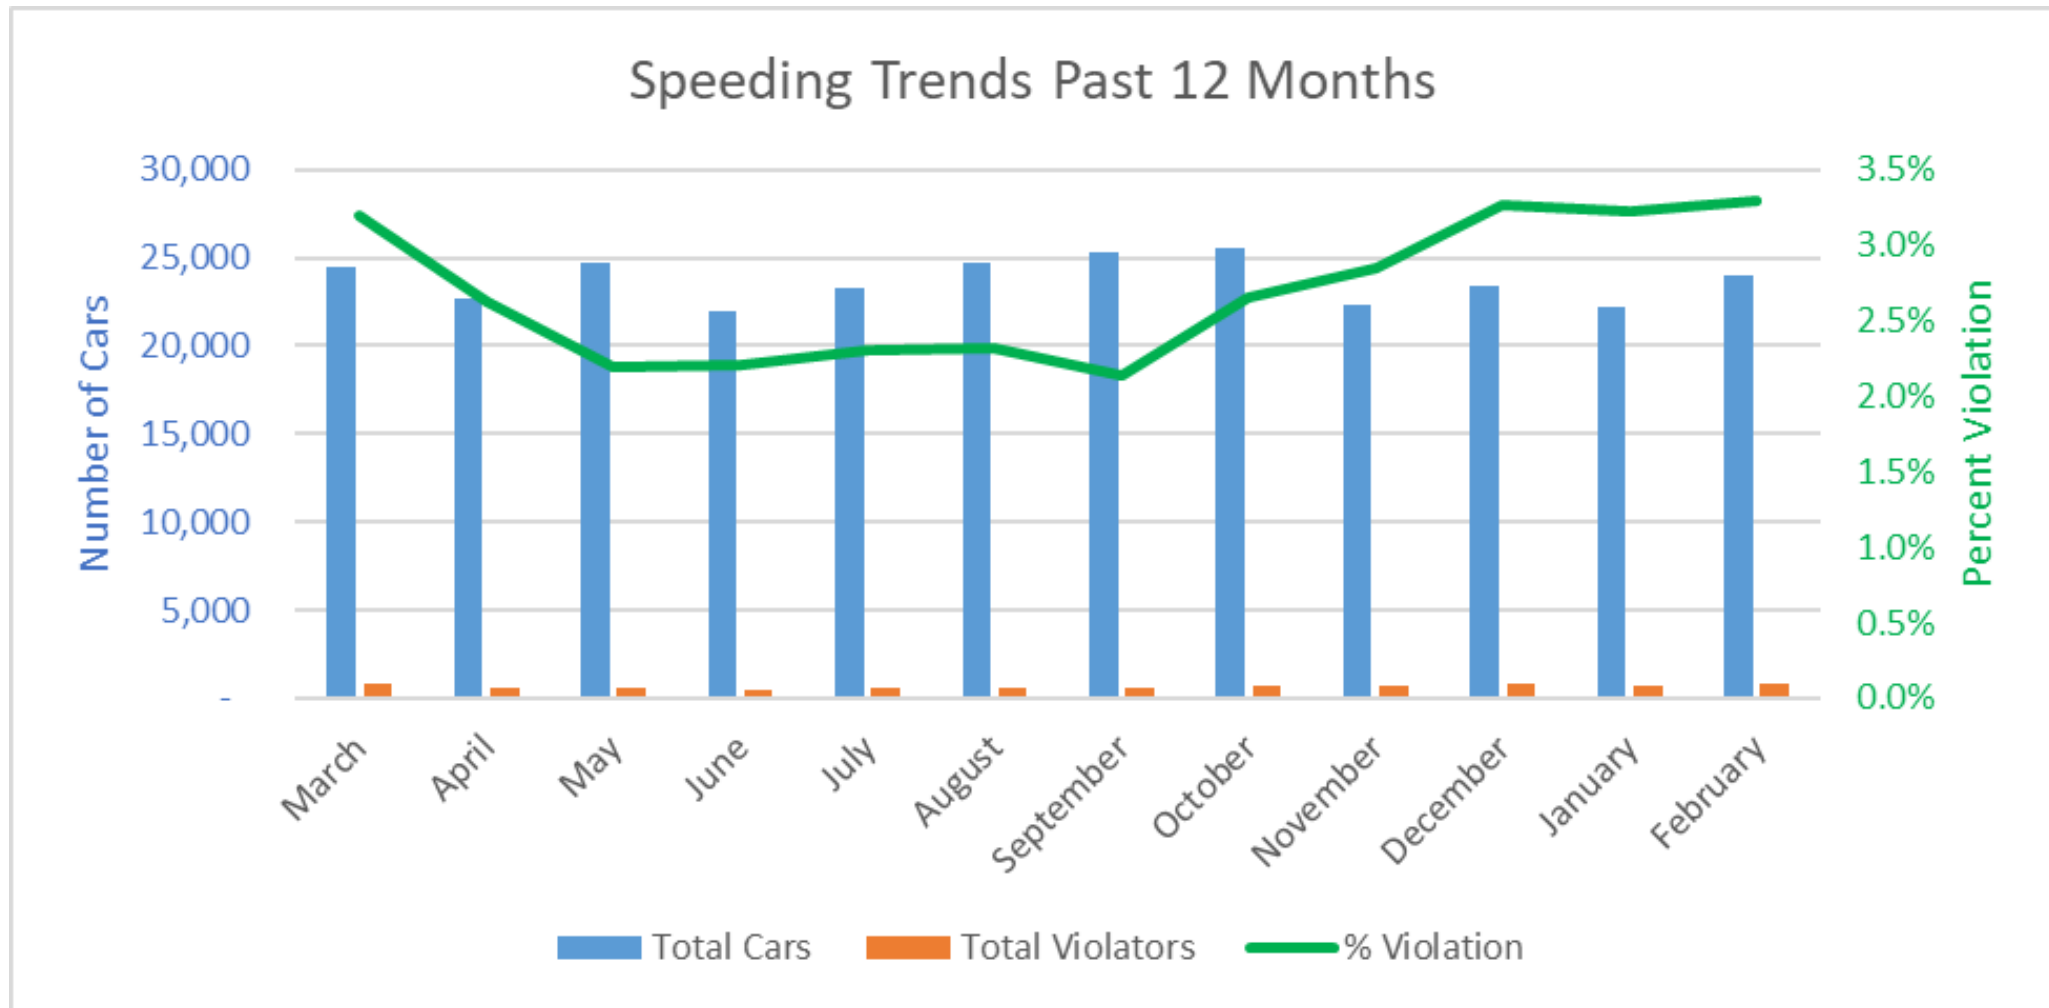

Bethesda Oaks Data Review

February 2024

February 2024 Total Cars & Violators

Pool Sign

Feb Total Cars & Violators

Phase 3 Sign

Feb Total Cars & Violators

February Percent Violations

Pool Sign

Phase 3 Sign

February Speeds

Pool Sign

Feb Speeds

Phase 3 Sign

Feb Speeds

February 3 Cars & Violators Per Hour

Pool Sign

Phase 3 Sign

Speeding Trends Past 12 Months (Pool)

Year over Year Comparison (Pool)

Total Cars Year Over Year

Total Violators Year Over Year

% Violation Year Over Year

Year over Year Comparison (Phase 3)

Year over Year Comparison (Phase 3)

Total Cars Year Over Year

Total Violators Year Over Year

% Violation Year Over Year