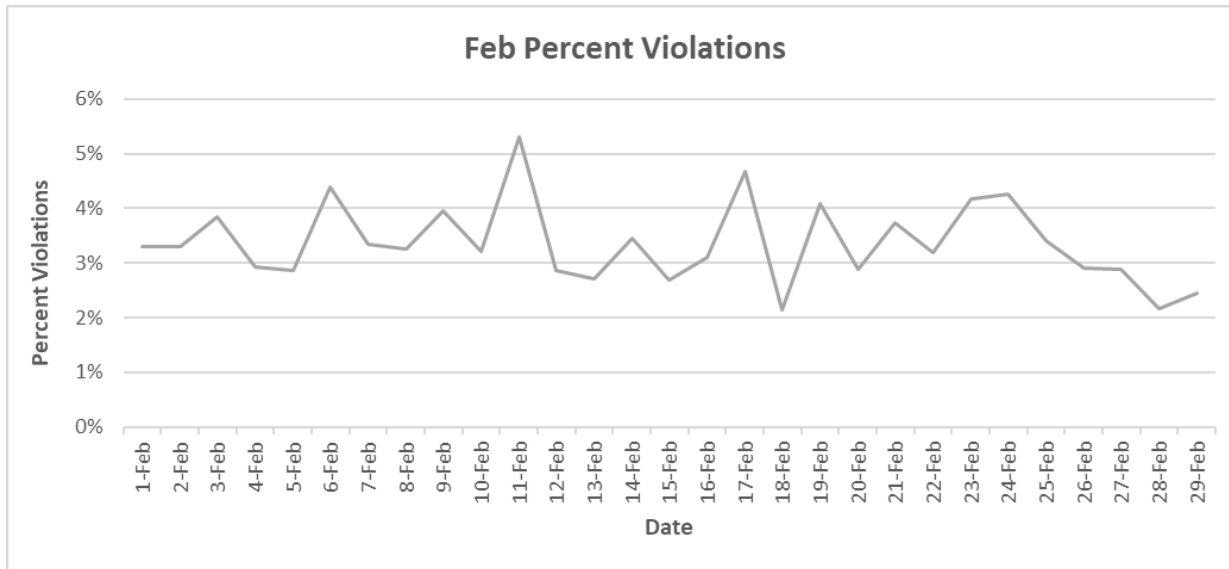

Bethesda Oaks Data Review

February 2024

February 2024 Total Cars & Violators

Pool Sign

Feb Total Cars & Violators

Phase 3 Sign

Feb Total Cars & Violators

February Percent Violations

Pool Sign

Phase 3 Sign

February Speeds

Pool Sign

Feb Speeds

Phase 3 Sign

Feb Speeds

February 3 Cars & Violators Per Hour