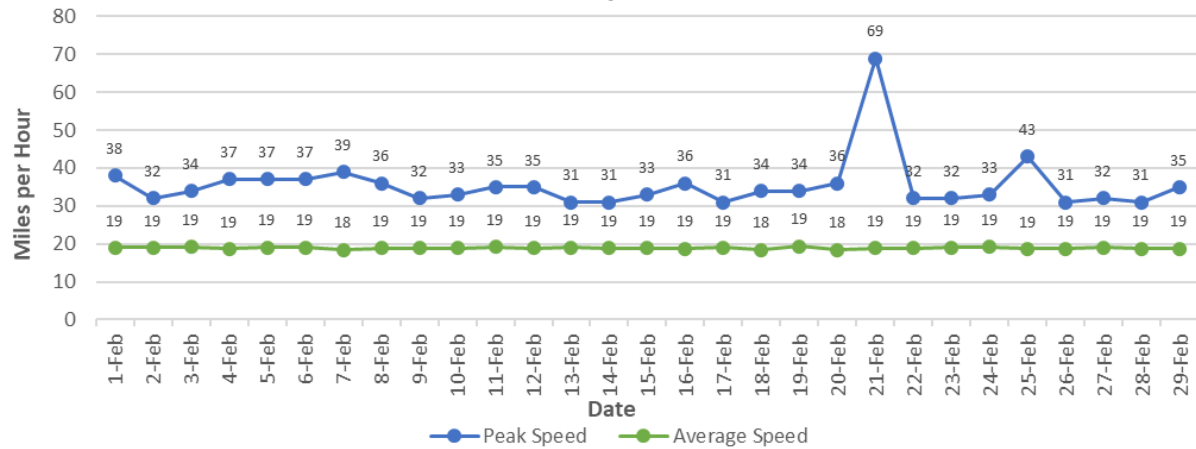

Pool Sign

Phase 3 Sign

February Speeds

Pool Sign

Feb Speeds

Phase 3 Sign

Feb Speeds

February 3 Cars & Violators Per Hour

Pool Sign

Phase 3 Sign

Speeding Trends Past 12 Months (Pool)

Year over Year Comparison (Pool)

Total Cars Year Over Year

Total Violators Year Over Year

% Violation Year Over Year

Year over Year Comparison (Phase 3)