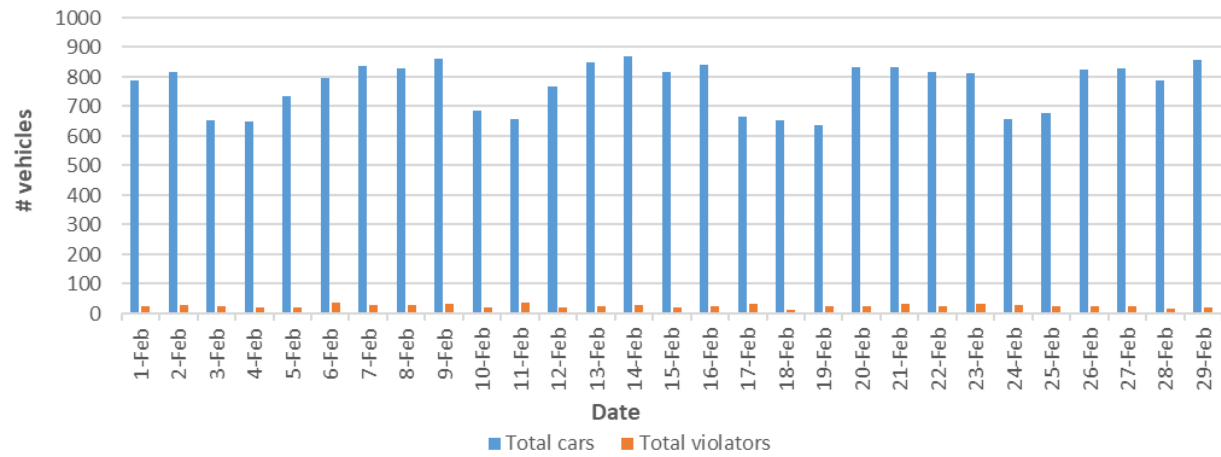

Bethesda Oaks Data Review

February 2024

February 2024 Total Cars & Violators

Pool Sign

Feb Total Cars & Violators

Phase 3 Sign

Feb Total Cars & Violators

February Percent Violations

Pool Sign

Phase 3 Sign

February Speeds

Pool Sign

Feb Speeds

Phase 3 Sign

Feb Speeds

February 3 Cars & Violators Per Hour