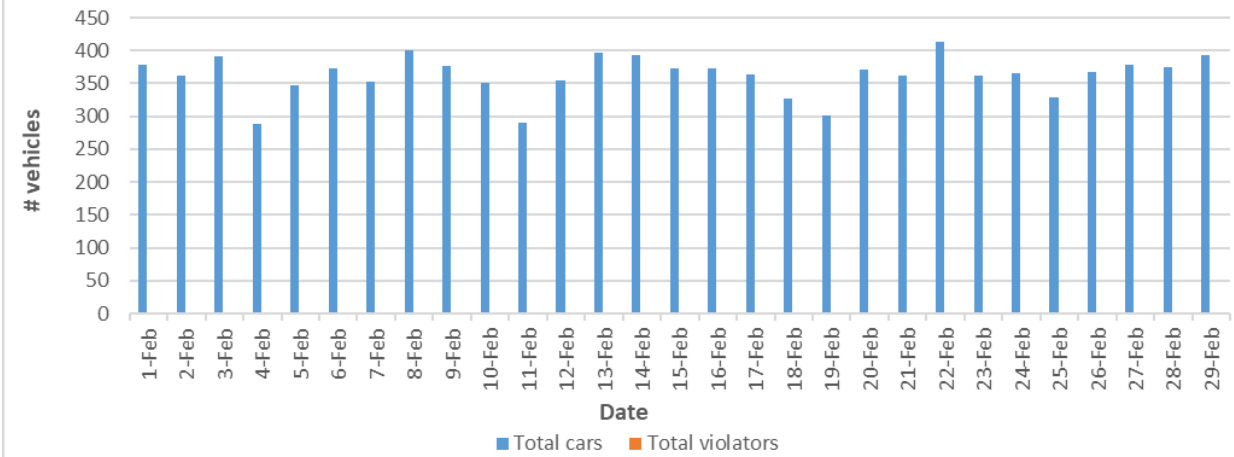

Bethesda Oaks Data Review

February 2024

February 2024 Total Cars & Violators

Pool Sign

Feb Total Cars & Violators

Phase 3 Sign

Feb Total Cars & Violators

February Percent Violations

Pool Sign

Phase 3 Sign

February Speeds

Pool Sign

Feb Speeds

Phase 3 Sign

Feb Speeds

February 3 Cars & Violators Per Hour