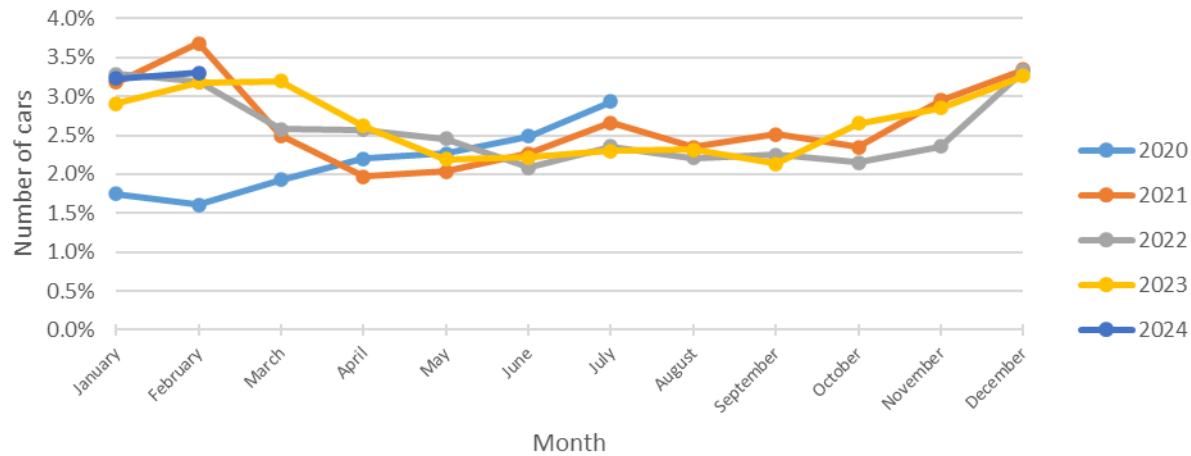

Pool Sign

Phase 3 Sign

February Speeds

Pool Sign

Feb Speeds

Phase 3 Sign

Feb Speeds

February 3 Cars & Violators Per Hour

Pool Sign

Phase 3 Sign

Speeding Trends Past 12 Months (Pool)

Year over Year Comparison (Pool)

Total Cars Year Over Year

Total Violators Year Over Year

% Violation Year Over Year

Year over Year Comparison (Phase 3)

Year over Year Comparison (Phase 3)

Total Cars Year Over Year

Total Violators Year Over Year

% Violation Year Over Year