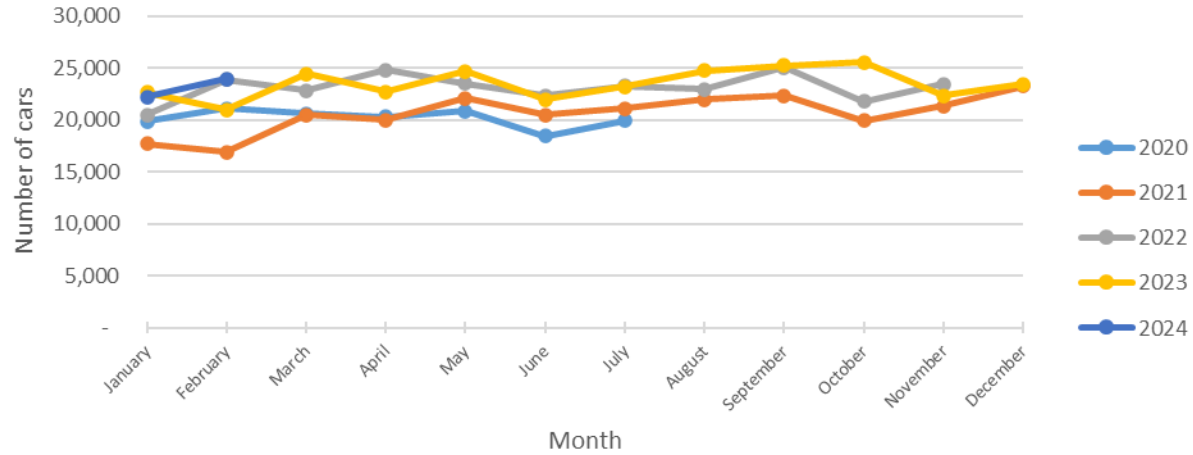

Pool Sign

Phase 3 Sign

February Speeds

Pool Sign

Feb Speeds

Phase 3 Sign

Feb Speeds

February 3 Cars & Violators Per Hour

Pool Sign

Phase 3 Sign

Speeding Trends Past 12 Months (Pool)

Year over Year Comparison (Pool)

Total Cars Year Over Year

Total Violators Year Over Year

% Violation Year Over Year

Year over Year Comparison (Phase 3)

Year over Year Comparison (Phase 3)

Total Cars Year Over Year

Total Violators Year Over Year

% Violation Year Over Year