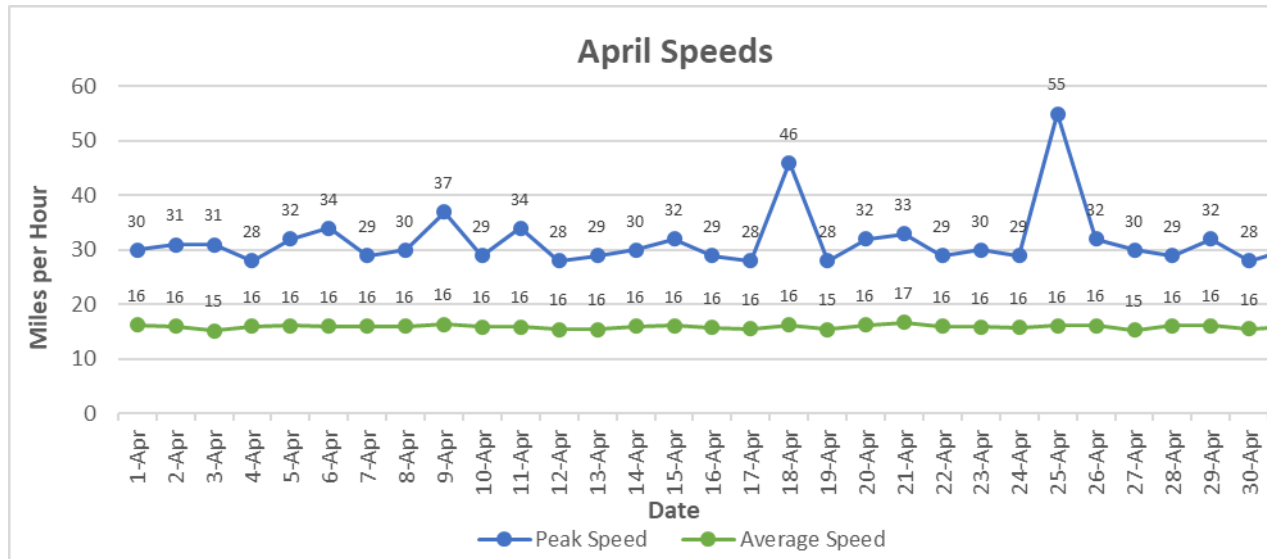

Bethesda Oaks Data Review

April 2024

April 2024 Total Cars & Violators

Pool Sign

April Total Cars & Violators

Phase 3 Sign

April Total Cars & Violators

April Percent Violations

Pool Sign

April Percent Violations

Phase 3 Sign

April Percent Violations

April Speeds

Pool Sign

Phase 3 Sign

April 3 Cars & Violators Per Hour

Pool Sign

Phase 3 Sign

Speeding Trends Past 12 Months (Pool)

Year over Year Comparison (Pool)

Total Cars Year Over Year

Total Violators Year Over Year

% Violation Year Over Year

Year over Year Comparison (Phase 3)