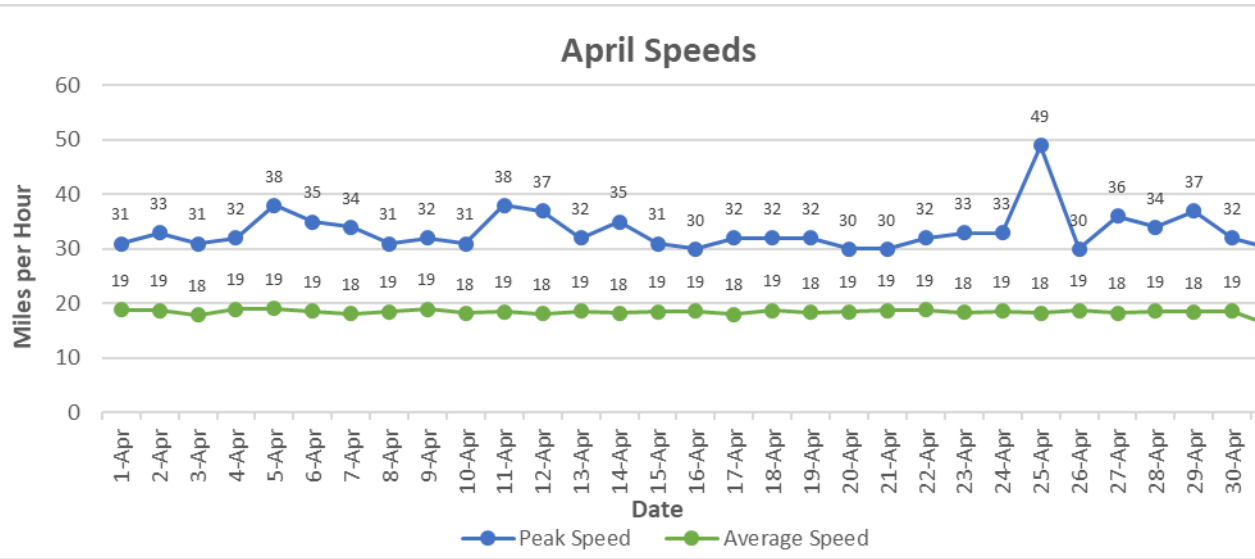

Bethesda Oaks Data Review

April 2024

April 2024 Total Cars & Violators

Pool Sign

April Total Cars & Violators

Phase 3 Sign

April Total Cars & Violators

April Percent Violations

Pool Sign

April Percent Violations

Phase 3 Sign

April Percent Violations

April Speeds

Pool Sign

Phase 3 Sign

April 3 Cars & Violators Per Hour

Pool Sign

Phase 3 Sign

Speeding Trends Past 12 Months (Pool)

Year over Year Comparison (Pool)

Total Cars Year Over Year

Total Violators Year Over Year

% Violation Year Over Year

Year over Year Comparison (Phase 3)