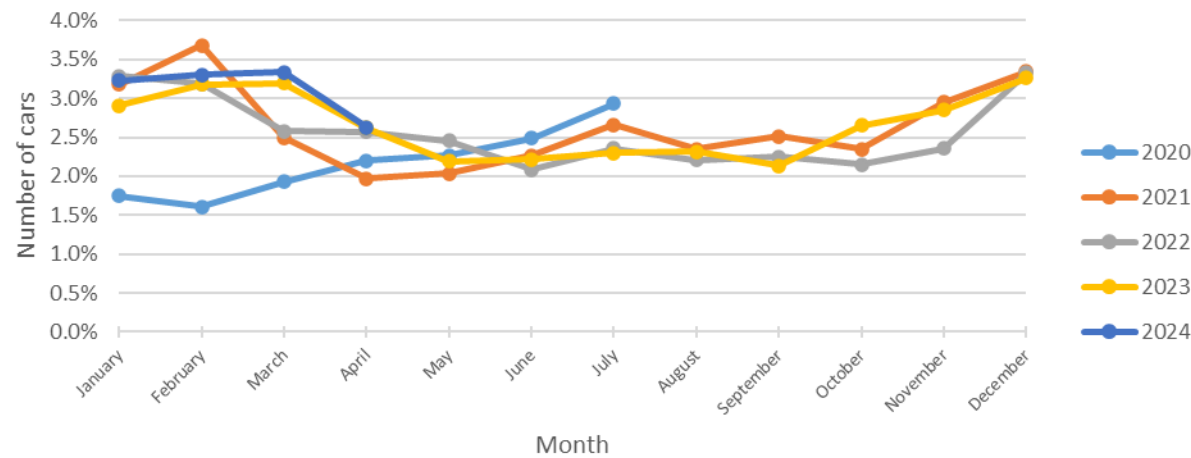

Pool Sign

April Percent Violations

Phase 3 Sign

April Percent Violations

April Speeds

Pool Sign

Phase 3 Sign

April 3 Cars & Violators Per Hour

Pool Sign

Phase 3 Sign

Speeding Trends Past 12 Months (Pool)

Year over Year Comparison (Pool)

Total Cars Year Over Year

Total Violators Year Over Year

% Violation Year Over Year

Year over Year Comparison (Phase 3)

Year over Year Comparison (Phase 3)

Total Cars Year Over Year

Total Violators Year Over Year

Total Violators Year Over Year