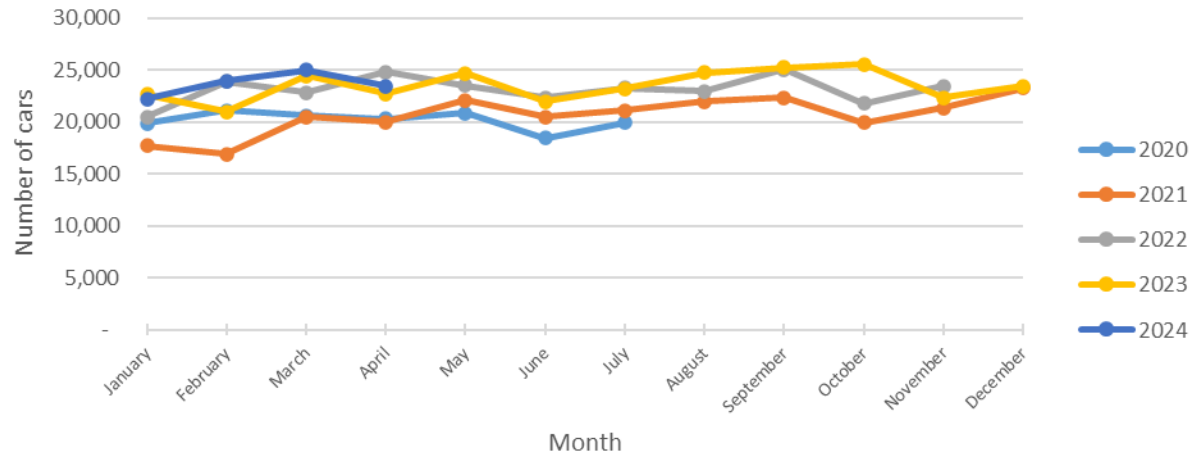

Pool Sign

April Percent Violations

Phase 3 Sign

April Percent Violations

April Speeds

Pool Sign

Phase 3 Sign

April 3 Cars & Violators Per Hour

Pool Sign

Phase 3 Sign

Speeding Trends Past 12 Months (Pool)

Year over Year Comparison (Pool)

Total Cars Year Over Year

Total Violators Year Over Year

% Violation Year Over Year

Year over Year Comparison (Phase 3)

Year over Year Comparison (Phase 3)

Total Cars Year Over Year

Total Violators Year Over Year

Total Violators Year Over Year