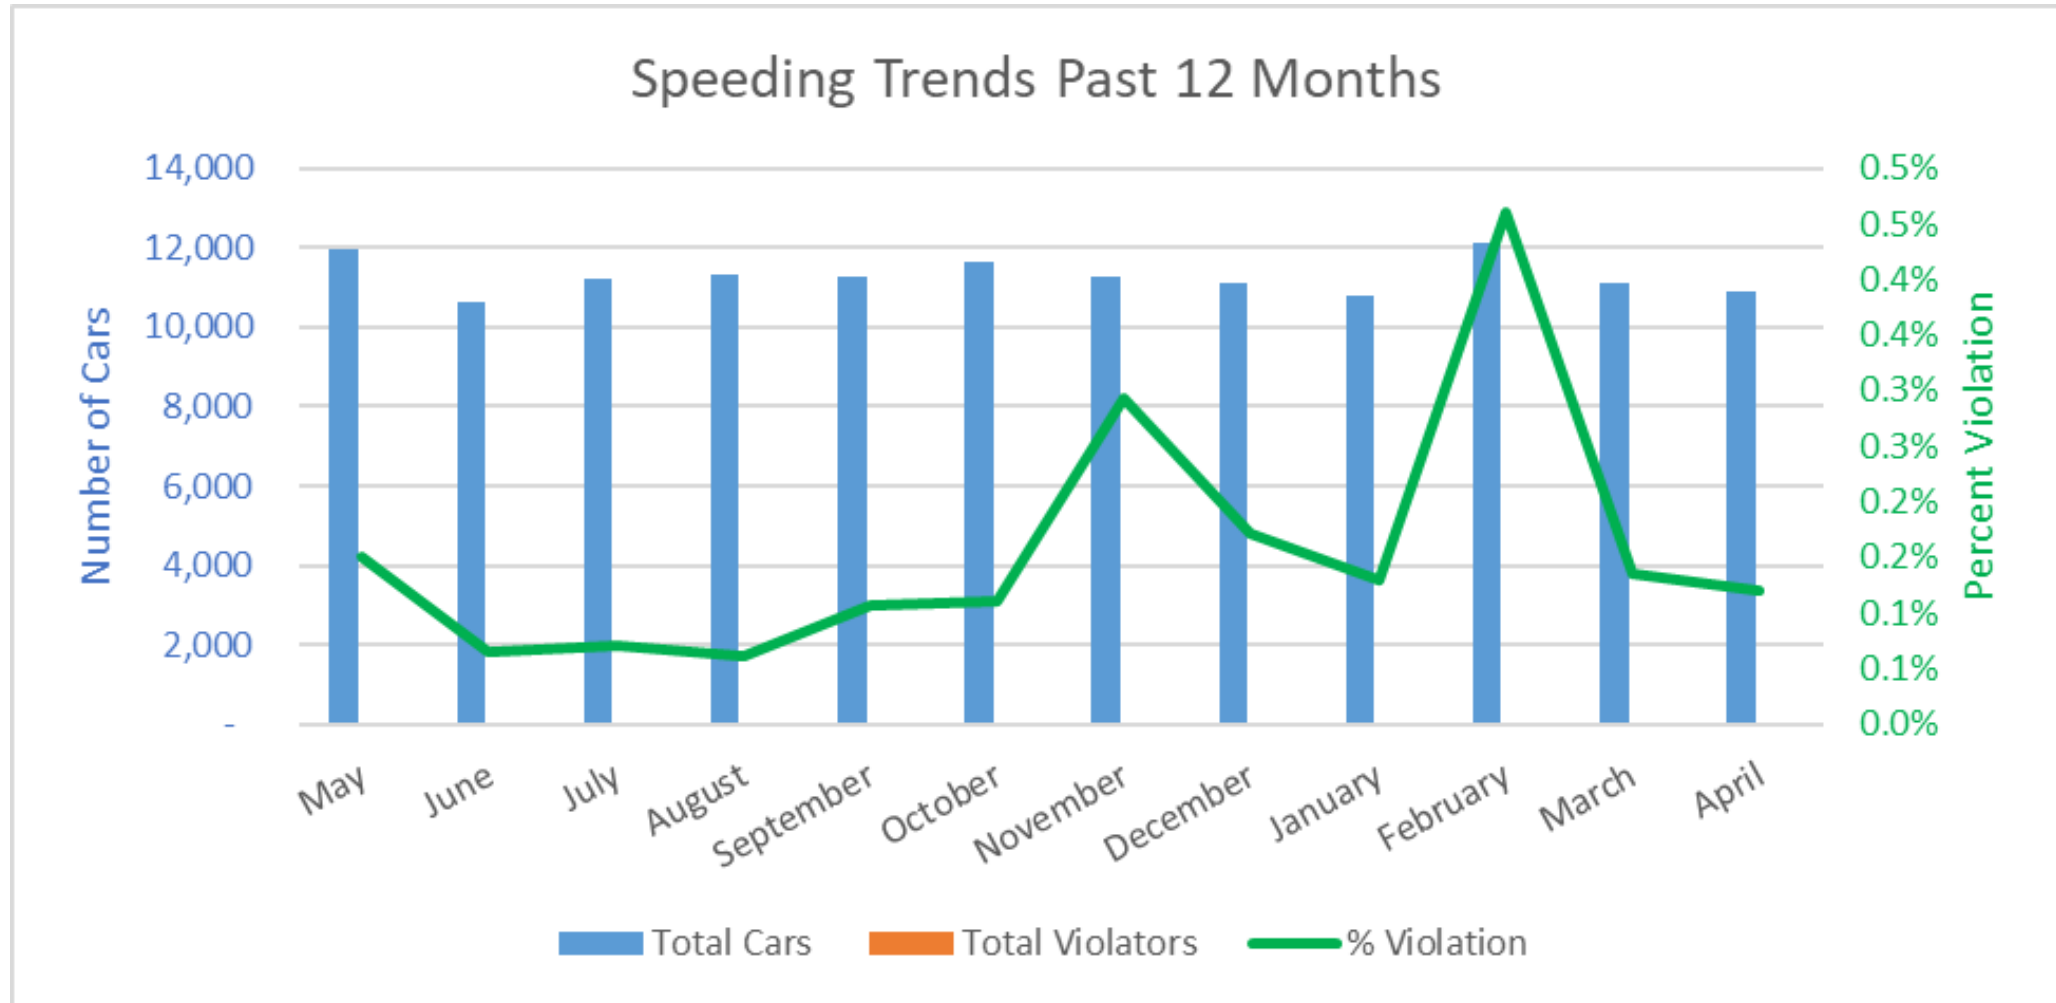

Bethesda Oaks Data Review

April 2024

April 2024 Total Cars & Violators

Pool Sign

April Total Cars & Violators

Phase 3 Sign

April Total Cars & Violators

April Percent Violations

Pool Sign

April Percent Violations

Phase 3 Sign

April Percent Violations

April Speeds

Pool Sign

Phase 3 Sign

April 3 Cars & Violators Per Hour

Pool Sign

Phase 3 Sign

Speeding Trends Past 12 Months (Pool)

Year over Year Comparison (Pool)

Total Cars Year Over Year

Total Violators Year Over Year

% Violation Year Over Year

Year over Year Comparison (Phase 3)

Year over Year Comparison (Phase 3)

Total Cars Year Over Year

Total Violators Year Over Year

Total Violators Year Over Year