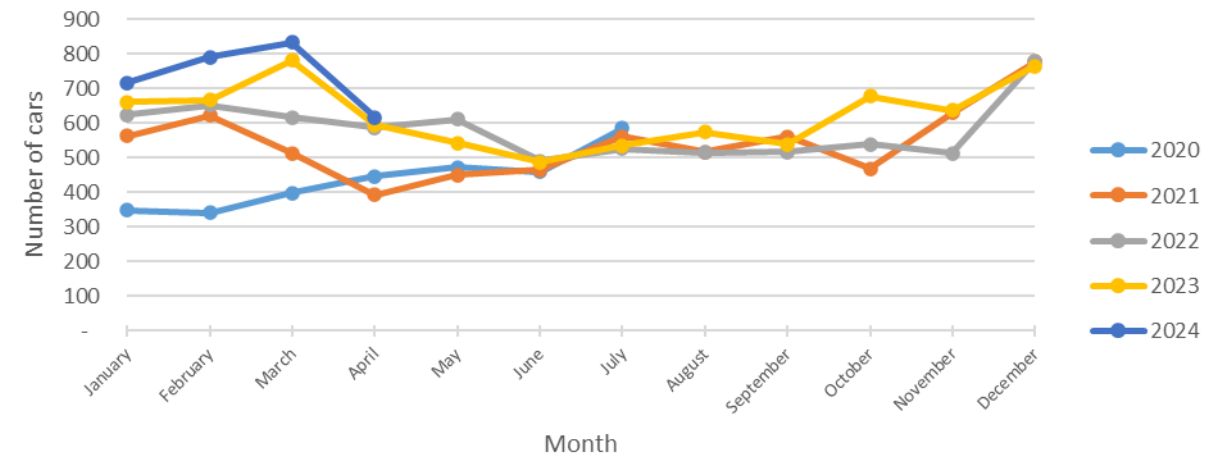

Pool Sign

April Percent Violations

Phase 3 Sign

April Percent Violations

April Speeds

Pool Sign

Phase 3 Sign

April 3 Cars & Violators Per Hour

Pool Sign

Phase 3 Sign

Speeding Trends Past 12 Months (Pool)

Year over Year Comparison (Pool)

Total Cars Year Over Year

Total Violators Year Over Year

% Violation Year Over Year

Year over Year Comparison (Phase 3)

Year over Year Comparison (Phase 3)

Total Cars Year Over Year

Total Violators Year Over Year

Total Violators Year Over Year