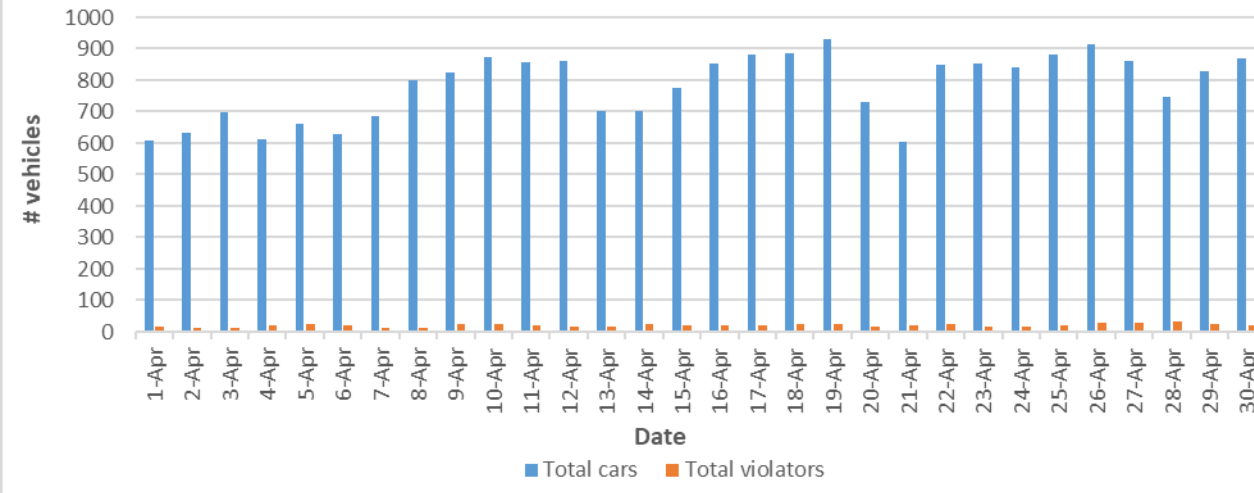

Bethesda Oaks Data Review

April 2024

April 2024 Total Cars & Violators

Pool Sign

April Total Cars & Violators

Phase 3 Sign

April Total Cars & Violators

April Percent Violations

Pool Sign

April Percent Violations

Phase 3 Sign

April Percent Violations

April Speeds

Pool Sign

Phase 3 Sign

April 3 Cars & Violators Per Hour