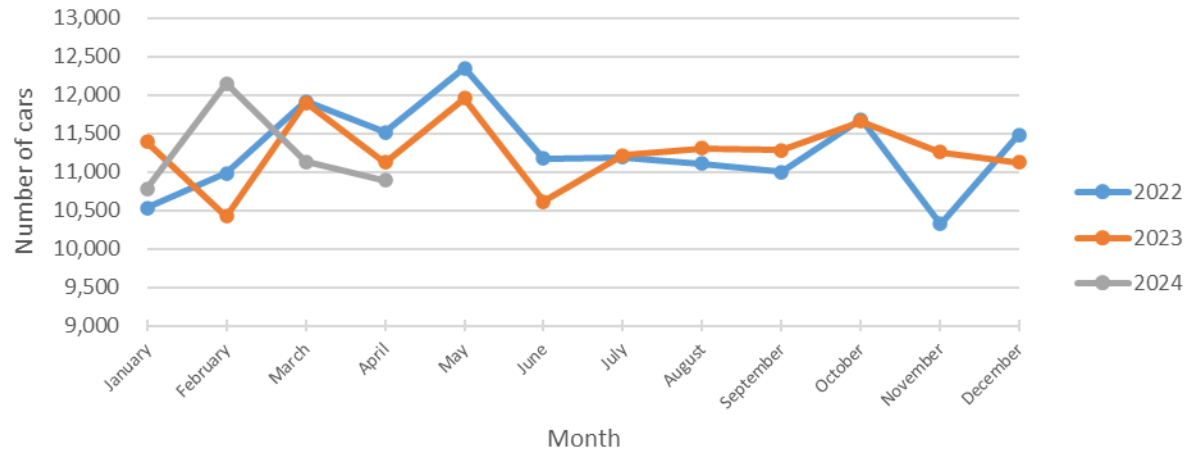

Pool Sign

April Percent Violations

Phase 3 Sign

April Percent Violations

April Speeds

Pool Sign

Phase 3 Sign

April 3 Cars & Violators Per Hour

Pool Sign

Phase 3 Sign

Speeding Trends Past 12 Months (Pool)

Year over Year Comparison (Pool)

Total Cars Year Over Year

Total Violators Year Over Year

% Violation Year Over Year

Year over Year Comparison (Phase 3)

Year over Year Comparison (Phase 3)

Total Cars Year Over Year

Total Violators Year Over Year

Total Violators Year Over Year