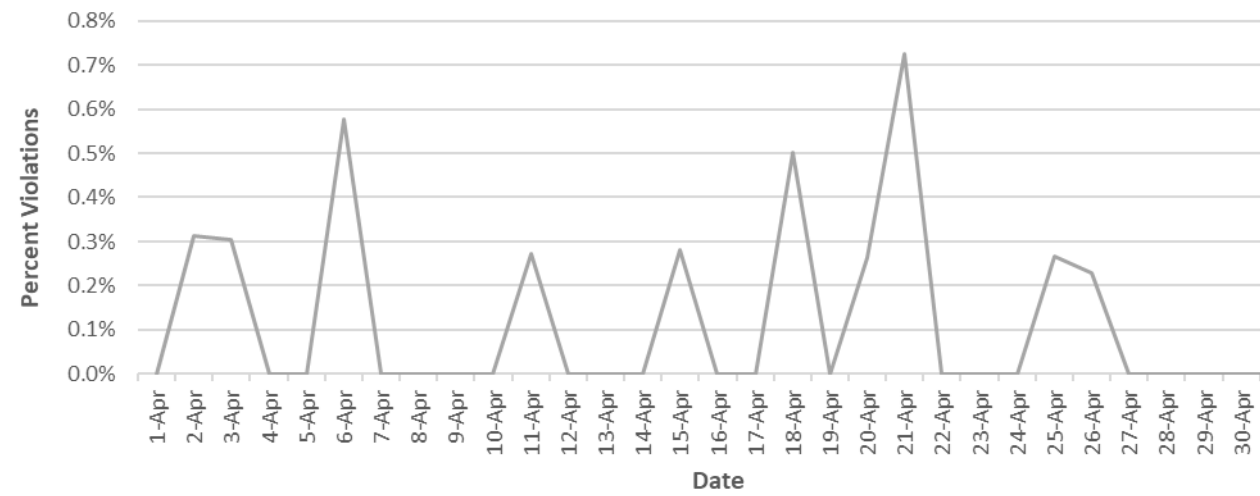

Bethesda Oaks Data Review

April 2024

April 2024 Total Cars & Violators

Pool Sign

April Total Cars & Violators

Phase 3 Sign

April Total Cars & Violators

April Percent Violations

Pool Sign

April Percent Violations

Phase 3 Sign

April Percent Violations

April Speeds

Pool Sign

Phase 3 Sign

April 3 Cars & Violators Per Hour