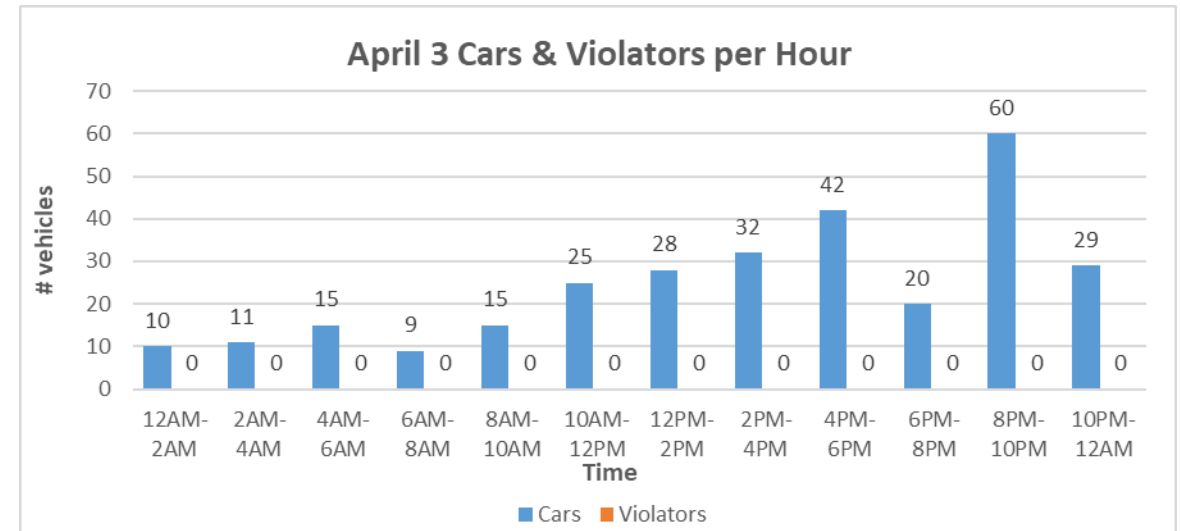

Pool Sign

April Percent Violations

Phase 3 Sign

April Percent Violations

April Speeds

Pool Sign

Phase 3 Sign

April 3 Cars & Violators Per Hour

Pool Sign

Phase 3 Sign

Speeding Trends Past 12 Months (Pool)

Year over Year Comparison (Pool)

Total Cars Year Over Year

Total Violators Year Over Year

% Violation Year Over Year

Year over Year Comparison (Phase 3)