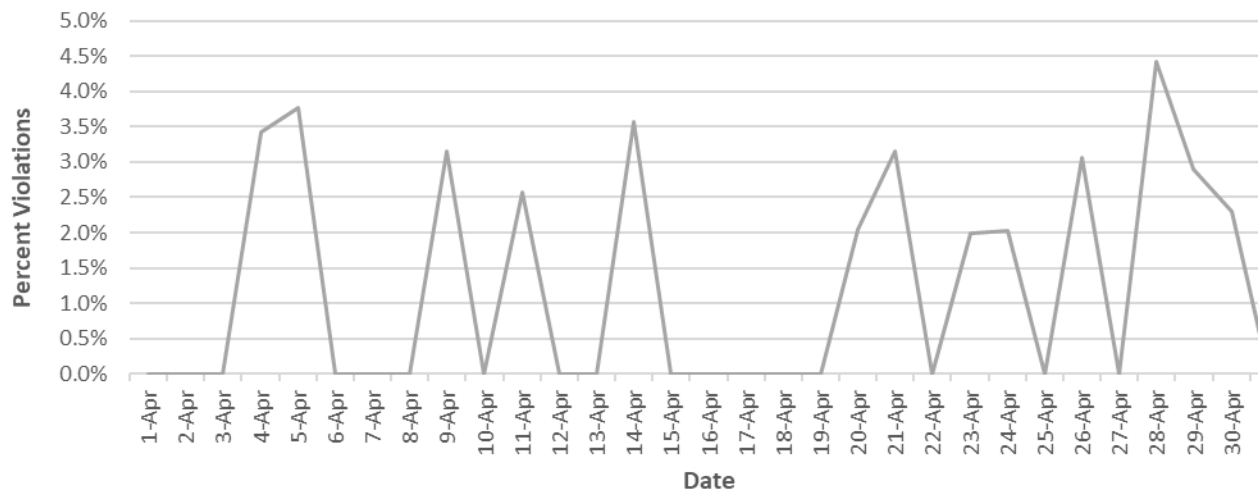

Bethesda Oaks Data Review

April 2024

April 2024 Total Cars & Violators

Pool Sign

April Total Cars & Violators

Phase 3 Sign

April Total Cars & Violators

April Percent Violations

Pool Sign

April Percent Violations

Phase 3 Sign

April Percent Violations

April Speeds

Pool Sign

Phase 3 Sign

April 3 Cars & Violators Per Hour