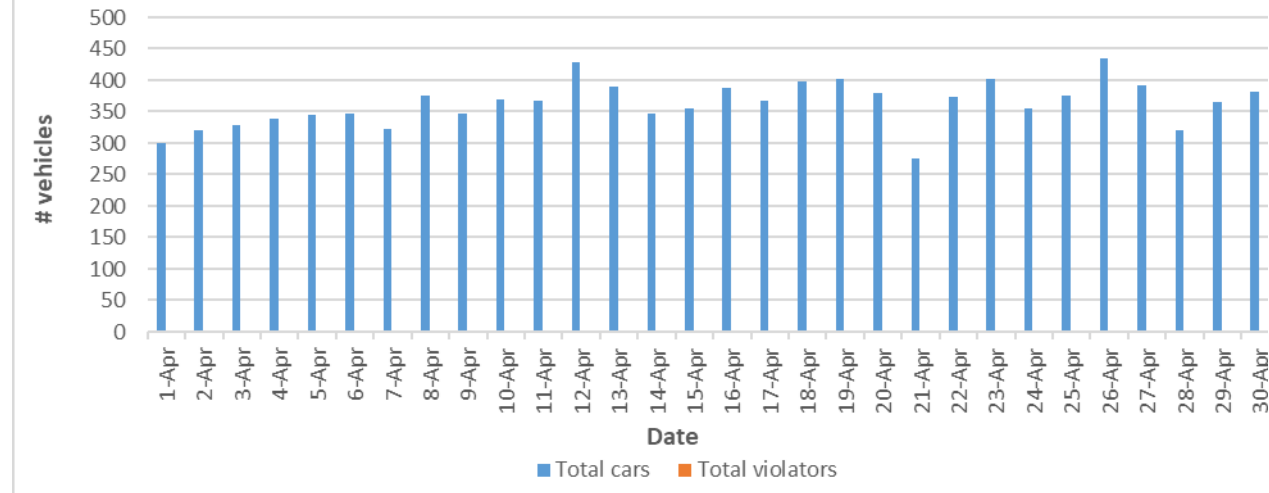

Bethesda Oaks Data Review

April 2024

April 2024 Total Cars & Violators

Pool Sign

April Total Cars & Violators

Phase 3 Sign

April Total Cars & Violators

April Percent Violations

Pool Sign

April Percent Violations

Phase 3 Sign

April Percent Violations

April Speeds

Pool Sign

Phase 3 Sign

April 3 Cars & Violators Per Hour

Pool Sign

Phase 3 Sign

Speeding Trends Past 12 Months (Pool)

Year over Year Comparison (Pool)

Total Cars Year Over Year

Total Violators Year Over Year

% Violation Year Over Year

Year over Year Comparison (Phase 3)