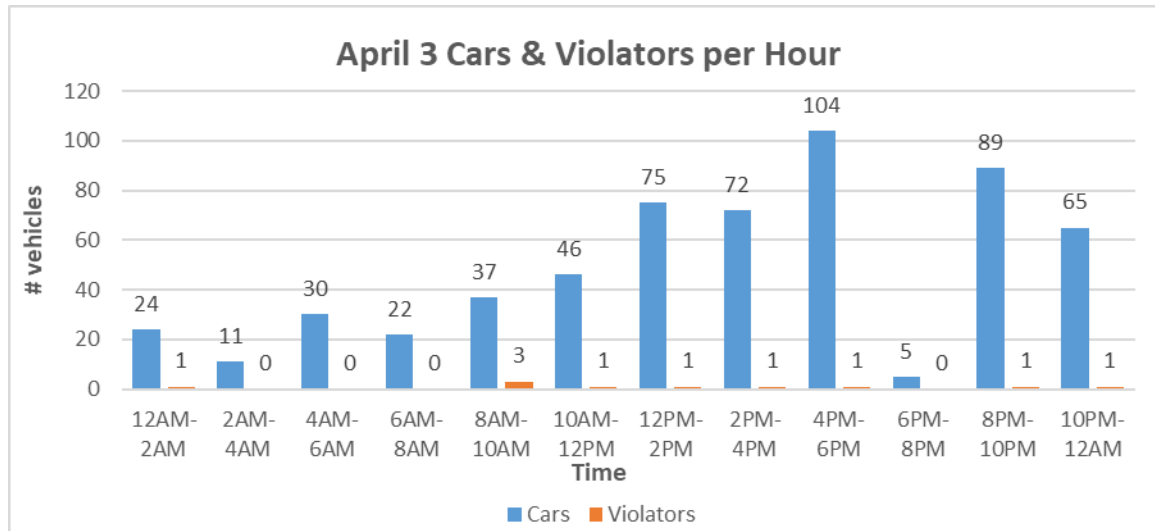

Pool Sign

April Percent Violations

Phase 3 Sign

April Percent Violations

April Speeds

Pool Sign

Phase 3 Sign

April 3 Cars & Violators Per Hour

Pool Sign

Phase 3 Sign

Speeding Trends Past 12 Months (Pool)

Year over Year Comparison (Pool)

Total Cars Year Over Year

Total Violators Year Over Year

% Violation Year Over Year

Year over Year Comparison (Phase 3)