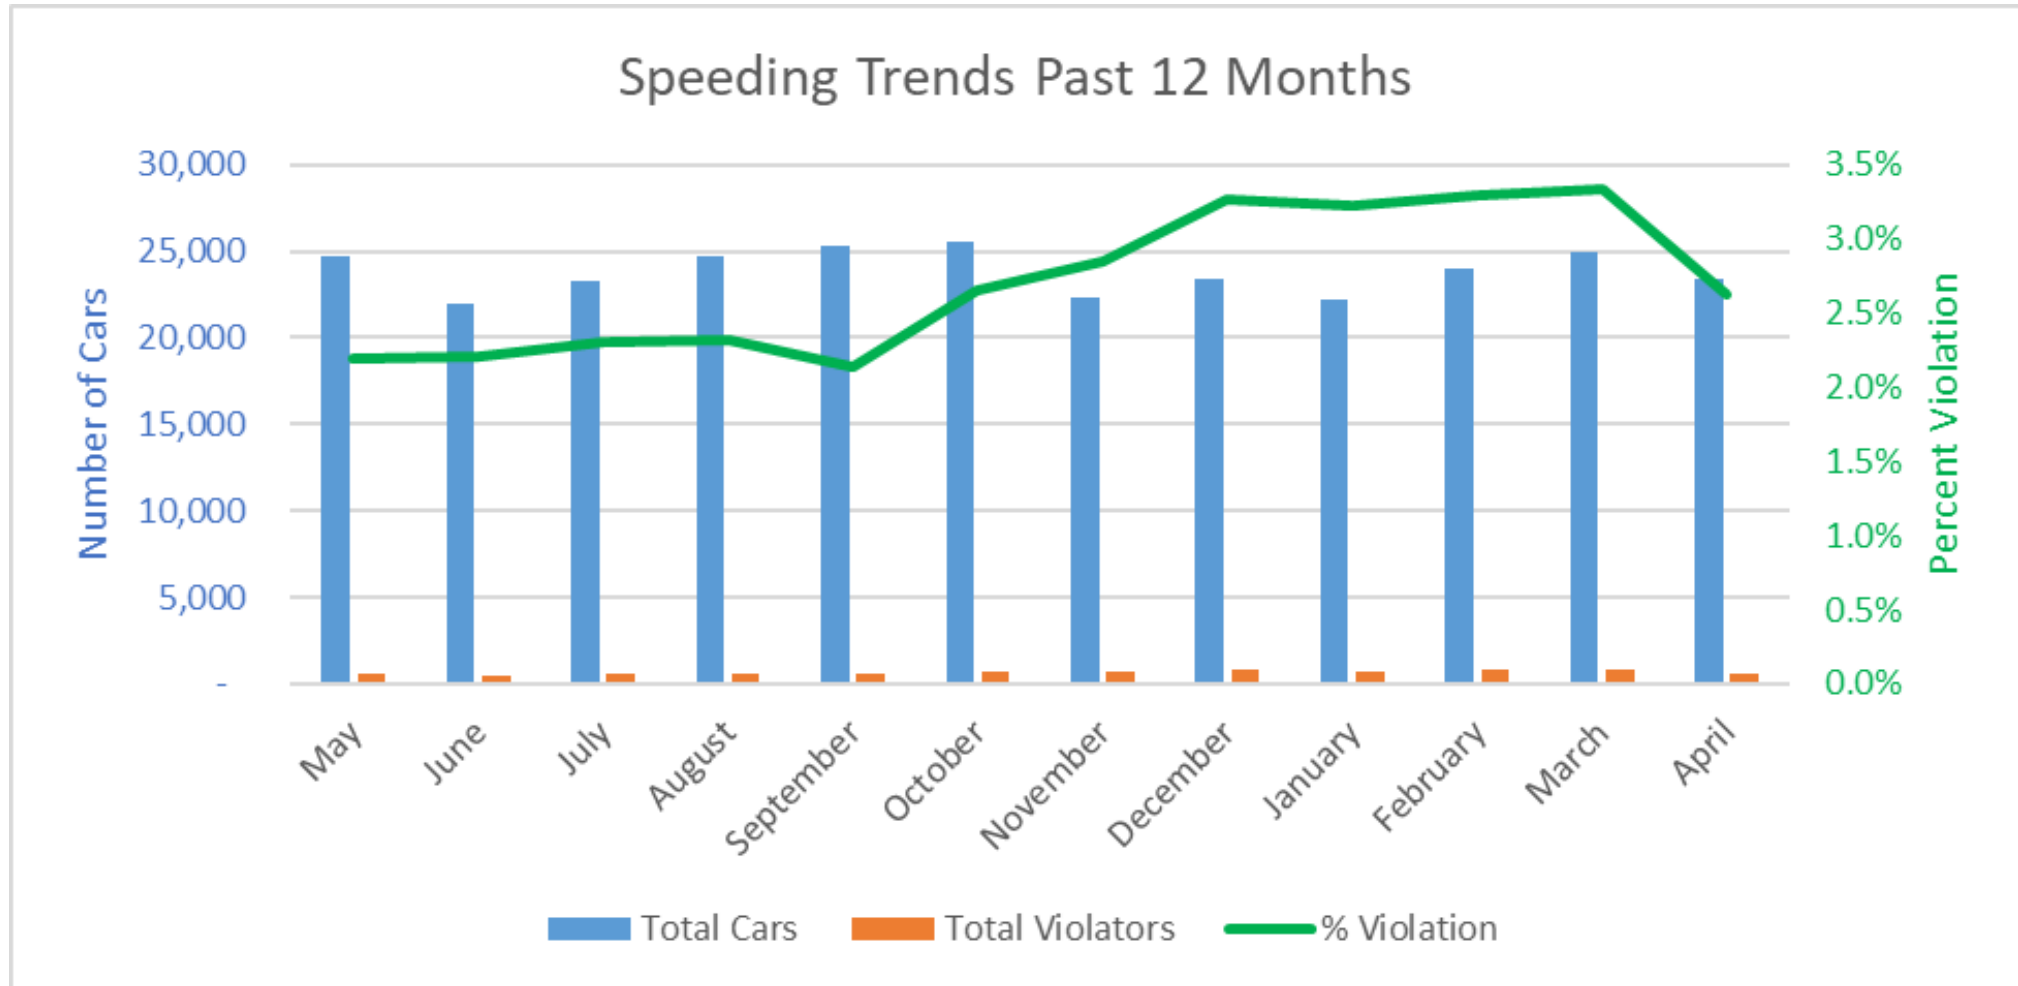

Bethesda Oaks Data Review

April 2024

April 2024 Total Cars & Violators

Pool Sign

April Total Cars & Violators

Phase 3 Sign

April Total Cars & Violators

April Percent Violations

Pool Sign

April Percent Violations

Phase 3 Sign

April Percent Violations

April Speeds

Pool Sign

Phase 3 Sign

April 3 Cars & Violators Per Hour

Pool Sign

Phase 3 Sign

Speeding Trends Past 12 Months (Pool)

Year over Year Comparison (Pool)

Total Cars Year Over Year

Total Violators Year Over Year

% Violation Year Over Year

Year over Year Comparison (Phase 3)

Year over Year Comparison (Phase 3)

Total Cars Year Over Year

Total Violators Year Over Year

Total Violators Year Over Year