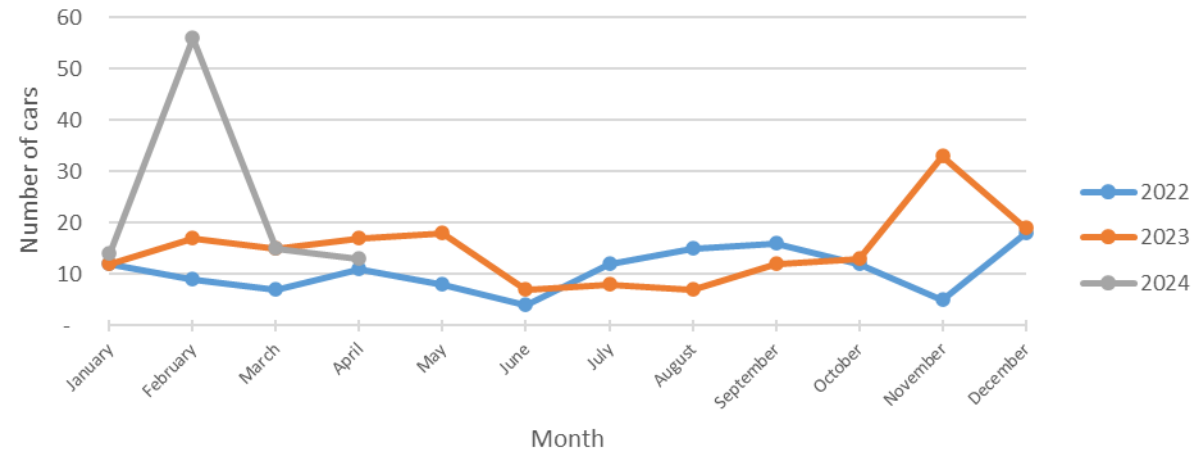

Pool Sign

April Percent Violations

Phase 3 Sign

April Percent Violations

April Speeds

Pool Sign

Phase 3 Sign

April 3 Cars & Violators Per Hour

Pool Sign

Phase 3 Sign

Speeding Trends Past 12 Months (Pool)

Year over Year Comparison (Pool)

Total Cars Year Over Year

Total Violators Year Over Year

% Violation Year Over Year

Year over Year Comparison (Phase 3)

Year over Year Comparison (Phase 3)

Total Cars Year Over Year

Total Violators Year Over Year

Total Violators Year Over Year