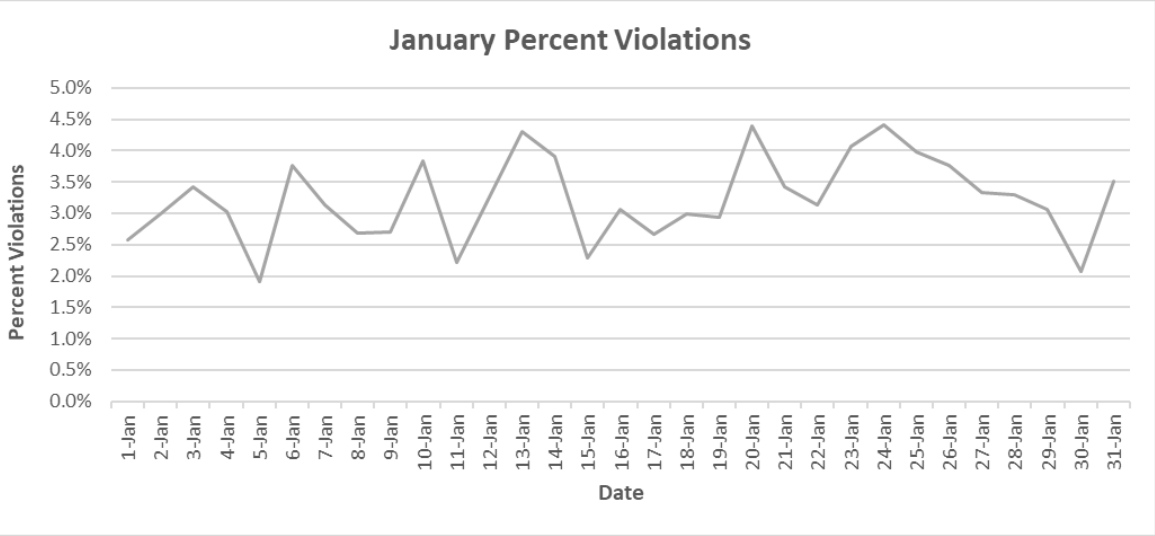

Bethesda Oaks Data Review

January 2024

January 2024 Total Cars & Violators

Pool Sign

Phase 3 Sign

January Percent Violations

Pool Sign

Phase 3 Sign

January Speeds

Pool Sign

Phase 3 Sign

January 3 Cars & Violators Per Hour

Pool Sign

Phase 3 Sign

Speeding Trends Past 12 Months (Pool)

Year over Year Comparison (Pool)

Total Cars Year Over Year

Total Violators Year Over Year

% Violation Year Over Year

Speeding Trends Past 12 Months (Phase 3)

Year over Year Comparison (Phase 3)

Total Cars Year Over Year

Total Violators Year Over Year