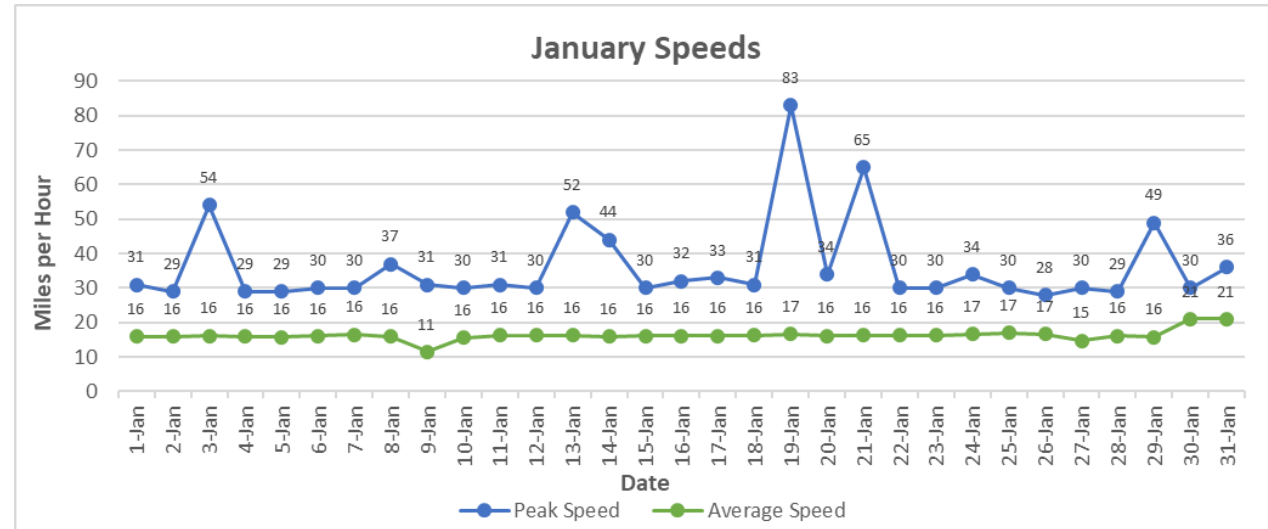

Bethesda Oaks Data Review

January 2024

January 2024 Total Cars & Violators

Pool Sign

Phase 3 Sign

January Percent Violations

Pool Sign

Phase 3 Sign

January Speeds

Pool Sign

Phase 3 Sign

January 3 Cars & Violators Per Hour

Pool Sign

Phase 3 Sign

Speeding Trends Past 12 Months (Pool)

Year over Year Comparison (Pool)

Total Cars Year Over Year

Total Violators Year Over Year

% Violation Year Over Year

Speeding Trends Past 12 Months (Phase 3)

Year over Year Comparison (Phase 3)

Total Cars Year Over Year

Total Violators Year Over Year