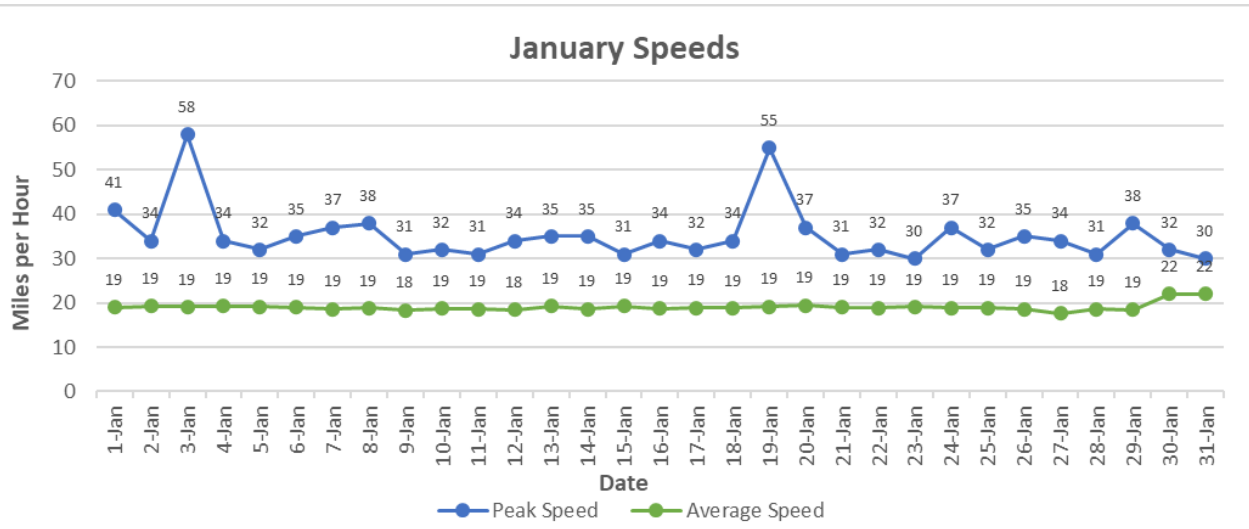

Bethesda Oaks Data Review

January 2024

January 2024 Total Cars & Violators

Pool Sign

Phase 3 Sign

January Percent Violations

Pool Sign

Phase 3 Sign

January Speeds

Pool Sign

Phase 3 Sign

January 3 Cars & Violators Per Hour

Pool Sign

Phase 3 Sign

Speeding Trends Past 12 Months (Pool)

Year over Year Comparison (Pool)

Total Cars Year Over Year

Total Violators Year Over Year

% Violation Year Over Year

Speeding Trends Past 12 Months (Phase 3)

Year over Year Comparison (Phase 3)

Total Cars Year Over Year

Total Violators Year Over Year