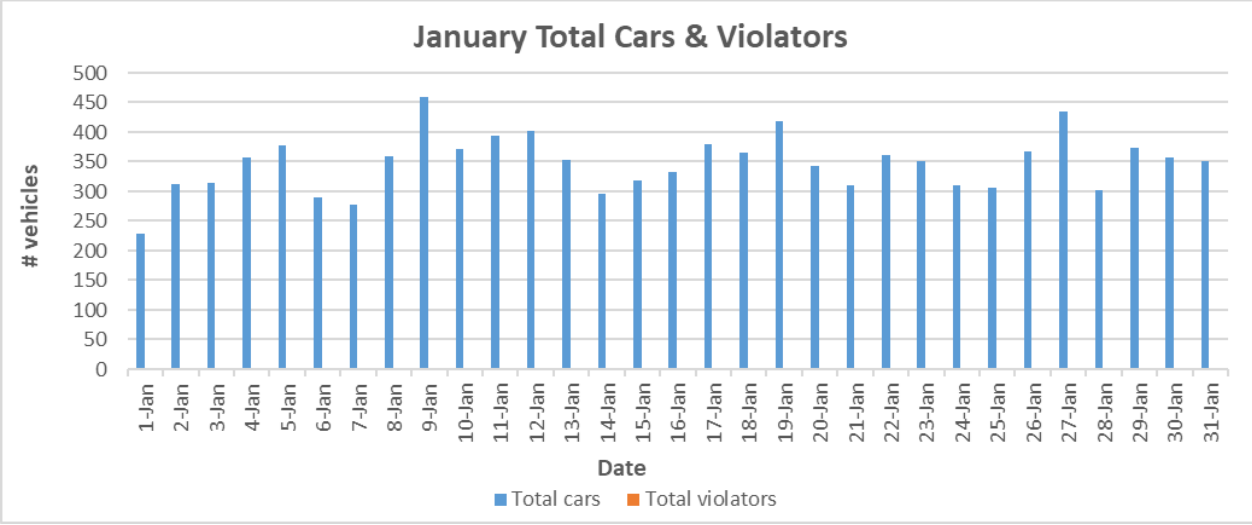

Bethesda Oaks Data Review

January 2024

January 2024 Total Cars & Violators

Pool Sign

Phase 3 Sign

January Percent Violations

Pool Sign

Phase 3 Sign

January Speeds

Pool Sign

Phase 3 Sign

January 3 Cars & Violators Per Hour

Pool Sign

Phase 3 Sign

Speeding Trends Past 12 Months (Pool)

Year over Year Comparison (Pool)

Total Cars Year Over Year

Total Violators Year Over Year

% Violation Year Over Year

Speeding Trends Past 12 Months (Phase 3)

Year over Year Comparison (Phase 3)

Total Cars Year Over Year

Total Violators Year Over Year