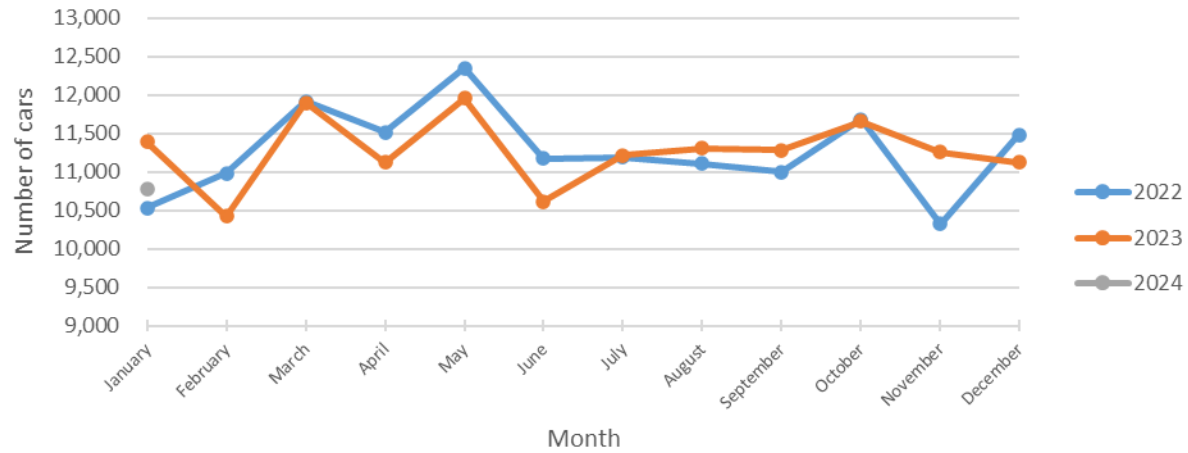

January Speeds

Pool Sign

Phase 3 Sign

January 3 Cars & Violators Per Hour

Pool Sign

Phase 3 Sign

Speeding Trends Past 12 Months (Pool)

Year over Year Comparison (Pool)

Total Cars Year Over Year

Total Violators Year Over Year

% Violation Year Over Year

Speeding Trends Past 12 Months (Phase 3)

Year over Year Comparison (Phase 3)

Total Cars Year Over Year

Total Violators Year Over Year

% Violation Year Over Year