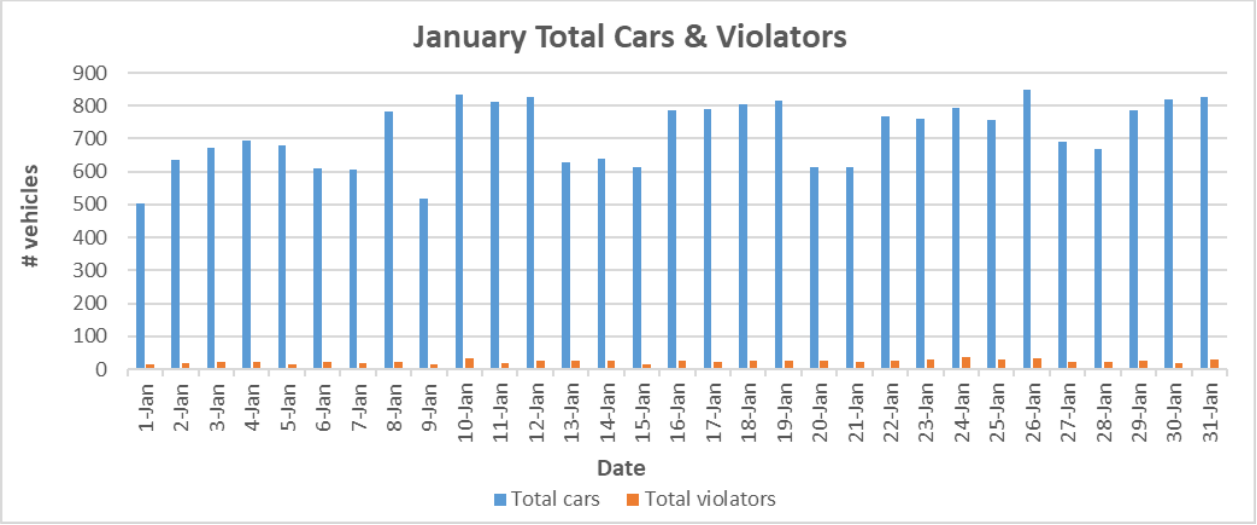

Bethesda Oaks Data Review

January 2024

January 2024 Total Cars & Violators

Pool Sign

Phase 3 Sign

January Percent Violations

Pool Sign

Phase 3 Sign

January Speeds

Pool Sign

Phase 3 Sign

January 3 Cars & Violators Per Hour

Pool Sign

Phase 3 Sign

Speeding Trends Past 12 Months (Pool)

Year over Year Comparison (Pool)

Total Cars Year Over Year

Total Violators Year Over Year

% Violation Year Over Year

Speeding Trends Past 12 Months (Phase 3)

Year over Year Comparison (Phase 3)

Total Cars Year Over Year

Total Violators Year Over Year