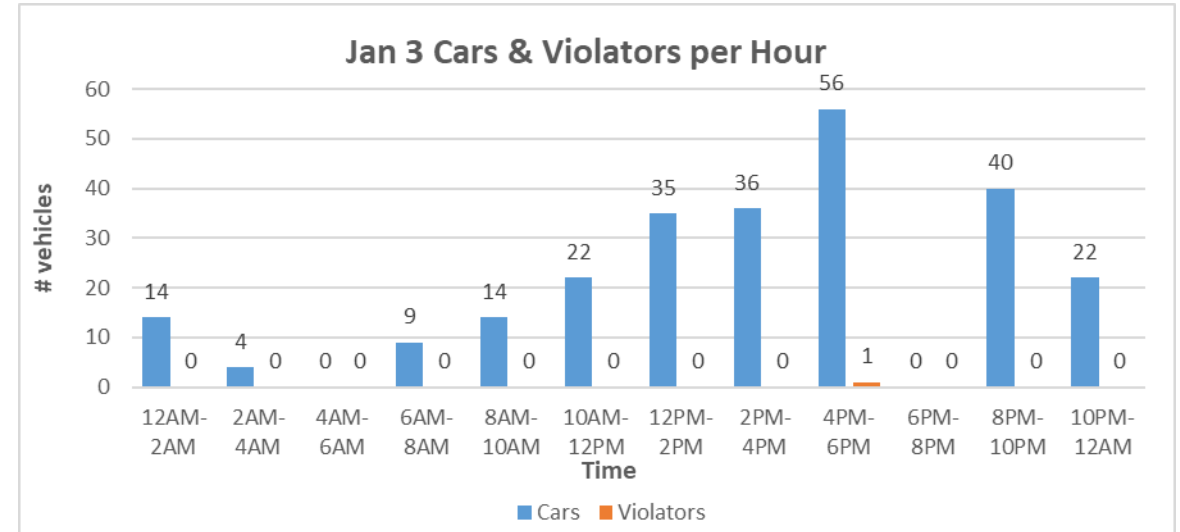

January Speeds

Pool Sign

Phase 3 Sign

January 3 Cars & Violators Per Hour

Pool Sign

Phase 3 Sign

Speeding Trends Past 12 Months (Pool)

Year over Year Comparison (Pool)

Total Cars Year Over Year

Total Violators Year Over Year

% Violation Year Over Year

Speeding Trends Past 12 Months (Phase 3)

Year over Year Comparison (Phase 3)

Total Cars Year Over Year

Total Violators Year Over Year