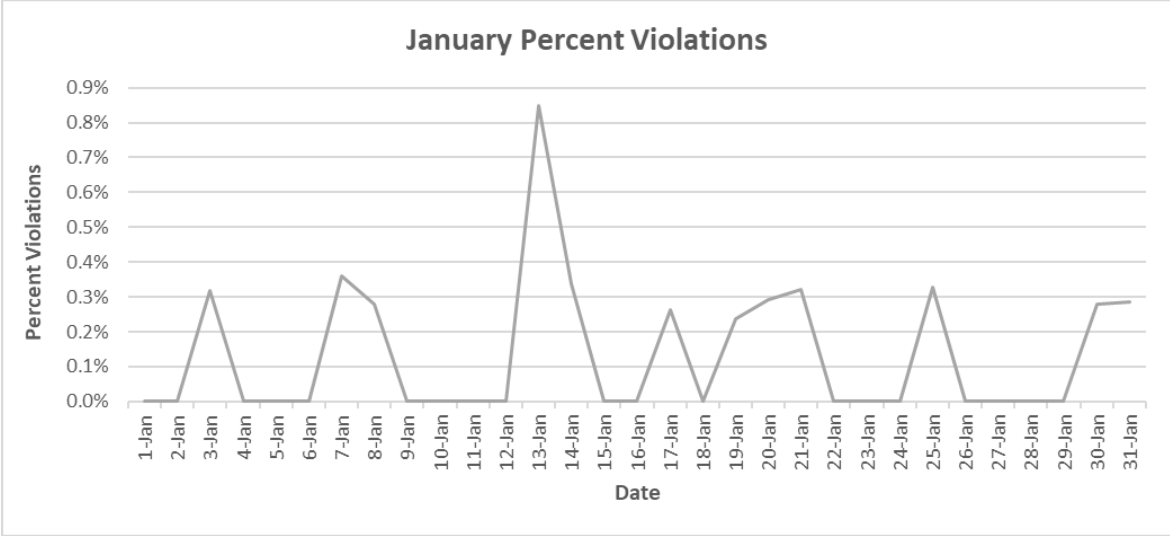

Bethesda Oaks Data Review

January 2024

January 2024 Total Cars & Violators

Pool Sign

Phase 3 Sign

January Percent Violations

Pool Sign

Phase 3 Sign

January Speeds

Pool Sign

Phase 3 Sign

January 3 Cars & Violators Per Hour

Pool Sign

Phase 3 Sign

Speeding Trends Past 12 Months (Pool)

Year over Year Comparison (Pool)

Total Cars Year Over Year

Total Violators Year Over Year

% Violation Year Over Year

Speeding Trends Past 12 Months (Phase 3)

Year over Year Comparison (Phase 3)

Total Cars Year Over Year

Total Violators Year Over Year