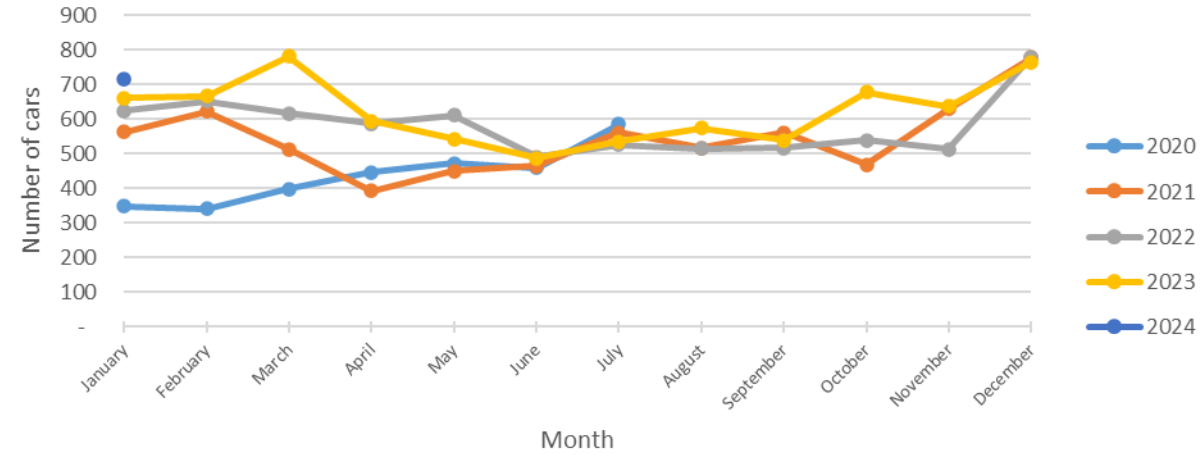

Bethesda Oaks Data Review

January 2024

January 2024 Total Cars & Violators

Pool Sign

Phase 3 Sign

January Percent Violations

Pool Sign

Phase 3 Sign

January Speeds

Pool Sign

Phase 3 Sign

January 3 Cars & Violators Per Hour

Pool Sign

Phase 3 Sign

Speeding Trends Past 12 Months (Pool)

Year over Year Comparison (Pool)

Total Cars Year Over Year

Total Violators Year Over Year

% Violation Year Over Year

Speeding Trends Past 12 Months (Phase 3)

Year over Year Comparison (Phase 3)

Total Cars Year Over Year

Total Violators Year Over Year