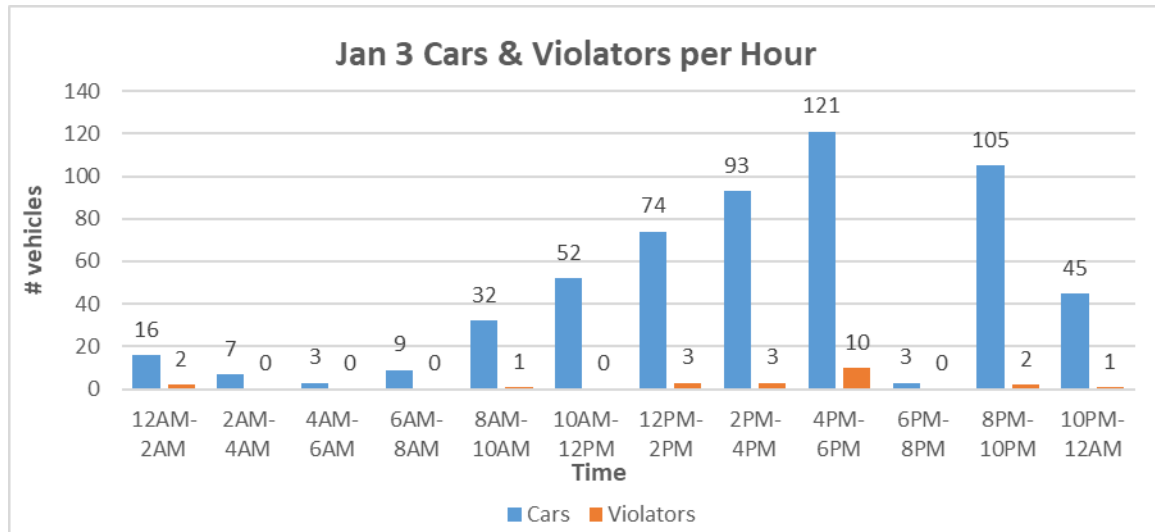

January Speeds

Pool Sign

Phase 3 Sign

January 3 Cars & Violators Per Hour

Pool Sign

Phase 3 Sign

Speeding Trends Past 12 Months (Pool)

Year over Year Comparison (Pool)

Total Cars Year Over Year

Total Violators Year Over Year

% Violation Year Over Year

Speeding Trends Past 12 Months (Phase 3)

Year over Year Comparison (Phase 3)

Total Cars Year Over Year

Total Violators Year Over Year