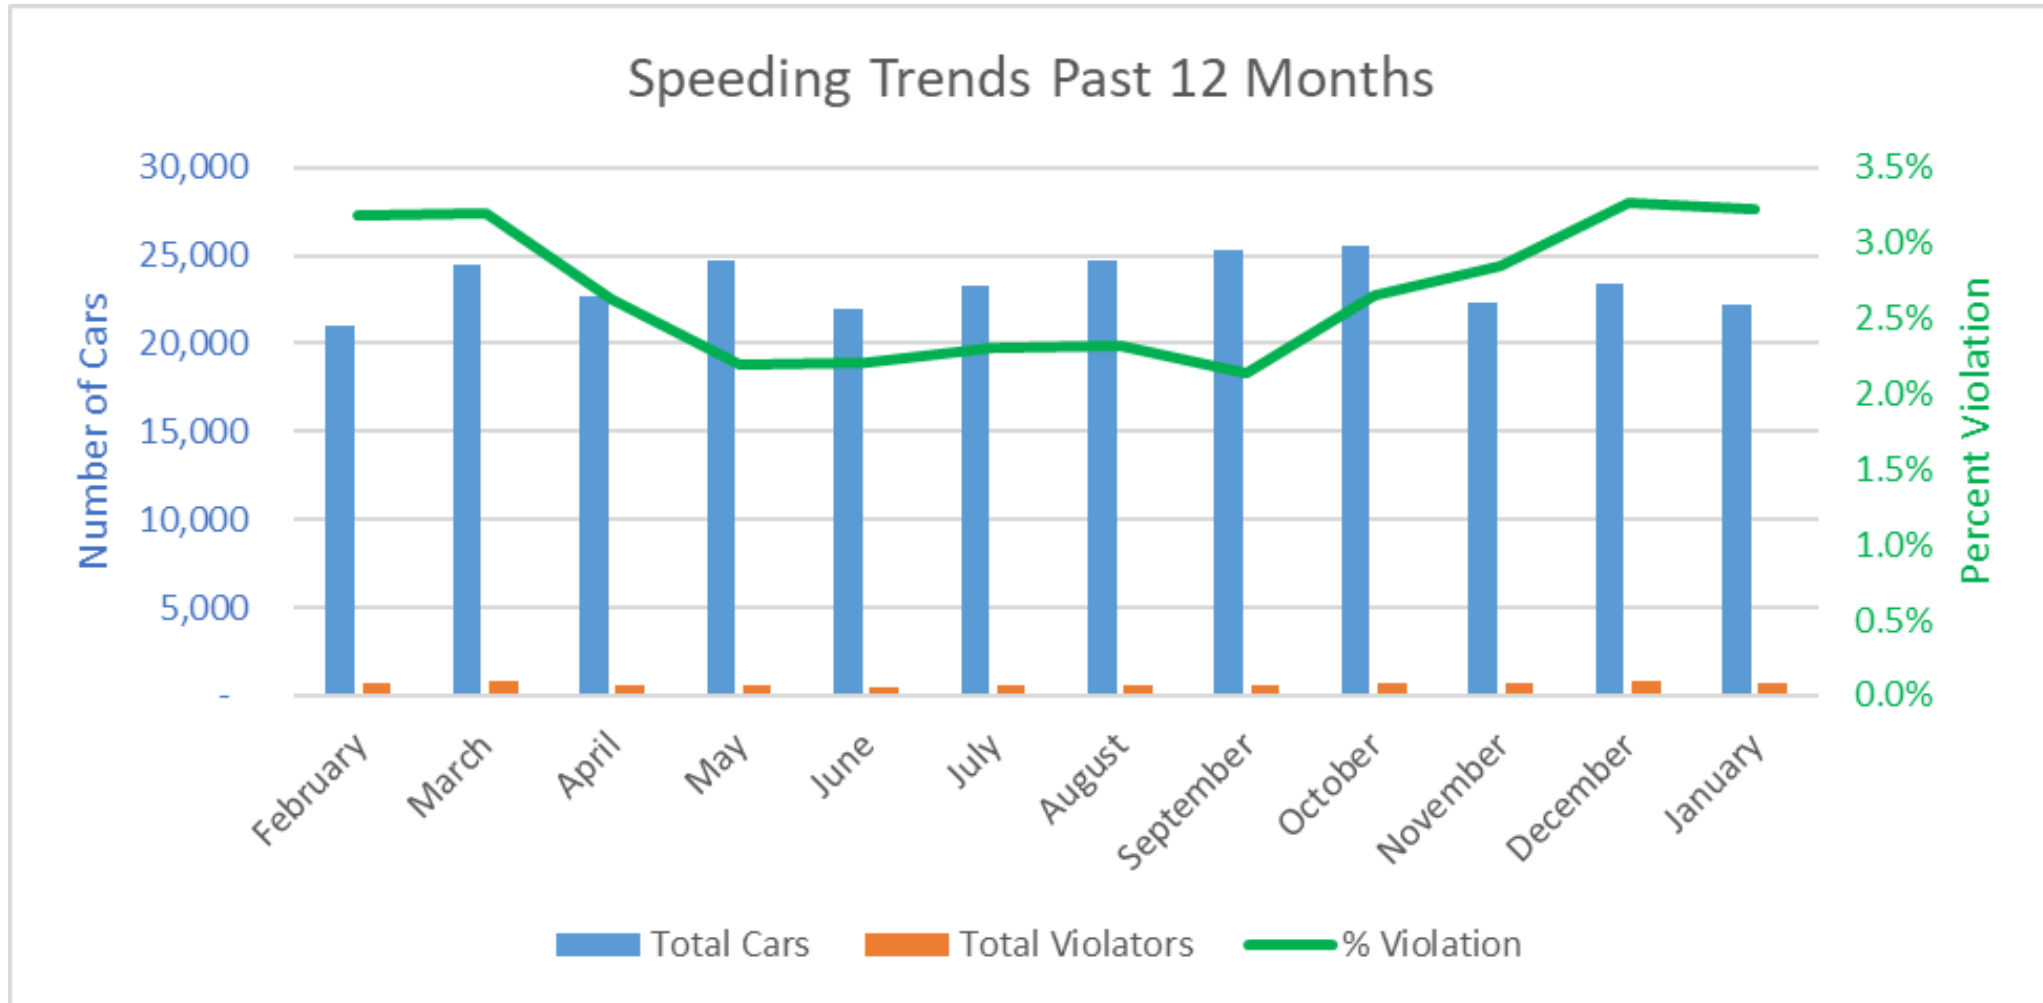

Bethesda Oaks Data Review

January 2024

January 2024 Total Cars & Violators

Pool Sign

Phase 3 Sign

January Percent Violations

Pool Sign

Phase 3 Sign

January Speeds

Pool Sign

Phase 3 Sign

January 3 Cars & Violators Per Hour

Pool Sign

Phase 3 Sign

Speeding Trends Past 12 Months (Pool)

Year over Year Comparison (Pool)

Total Cars Year Over Year

Total Violators Year Over Year

% Violation Year Over Year

Speeding Trends Past 12 Months (Phase 3)

Year over Year Comparison (Phase 3)

Total Cars Year Over Year

Total Violators Year Over Year