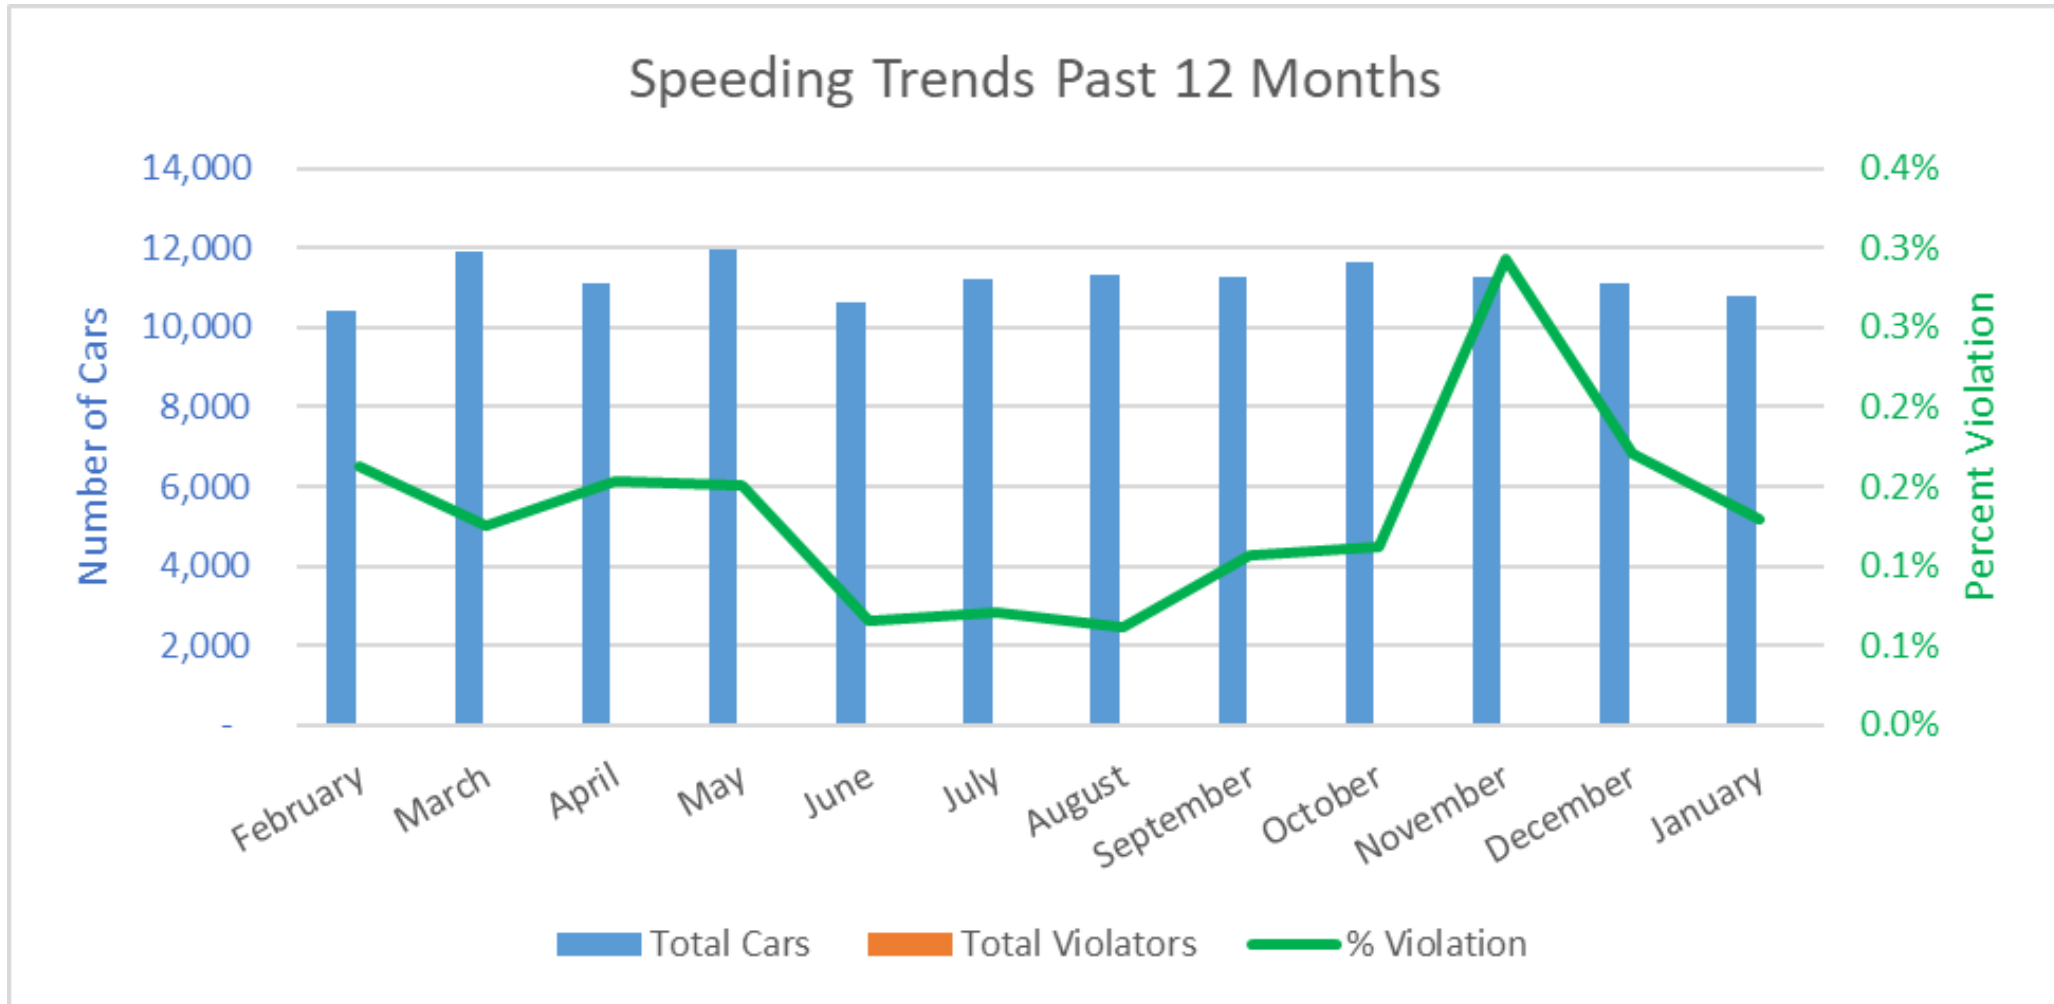

January Speeds

Pool Sign

Phase 3 Sign

January 3 Cars & Violators Per Hour

Pool Sign

Phase 3 Sign

Speeding Trends Past 12 Months (Pool)

Year over Year Comparison (Pool)

Total Cars Year Over Year

Total Violators Year Over Year

% Violation Year Over Year

Speeding Trends Past 12 Months (Phase 3)

Year over Year Comparison (Phase 3)

Total Cars Year Over Year

Total Violators Year Over Year

% Violation Year Over Year