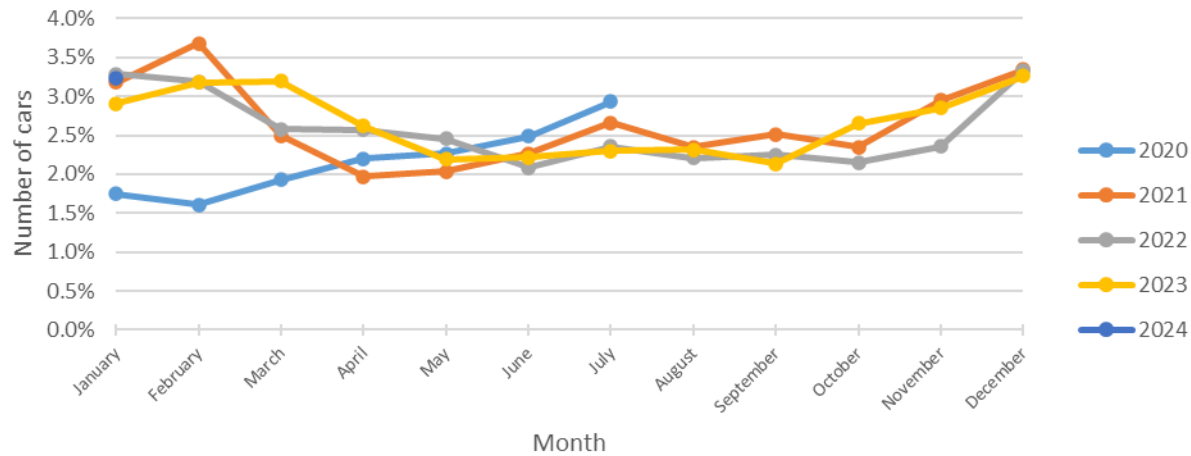

Bethesda Oaks Data Review

January 2024

January 2024 Total Cars & Violators

Pool Sign

Phase 3 Sign

January Percent Violations

Pool Sign

Phase 3 Sign

January Speeds

Pool Sign

Phase 3 Sign

January 3 Cars & Violators Per Hour

Pool Sign

Phase 3 Sign

Speeding Trends Past 12 Months (Pool)

Year over Year Comparison (Pool)

Total Cars Year Over Year

Total Violators Year Over Year

% Violation Year Over Year

Speeding Trends Past 12 Months (Phase 3)

Year over Year Comparison (Phase 3)

Total Cars Year Over Year

Total Violators Year Over Year