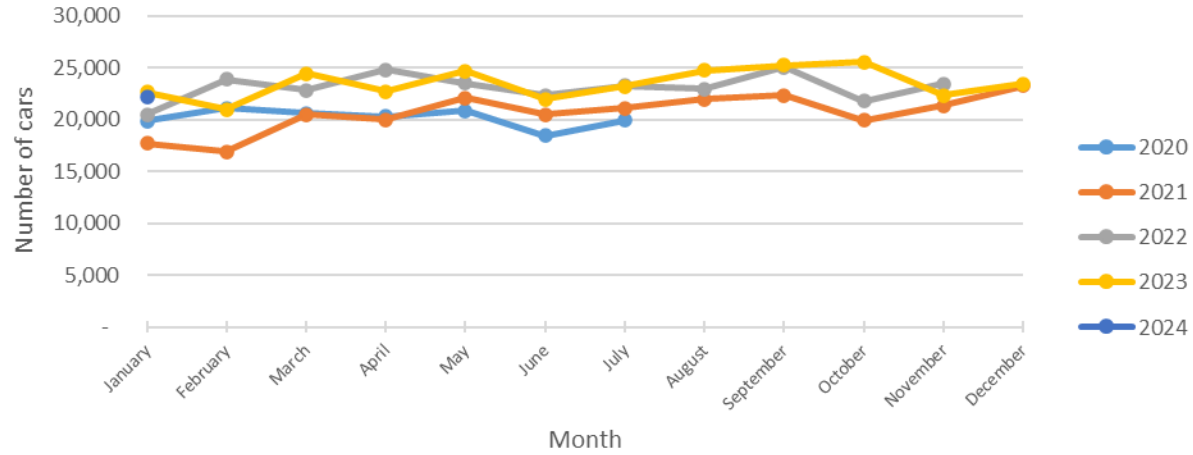

Bethesda Oaks Data Review

January 2024

January 2024 Total Cars & Violators

Pool Sign

Phase 3 Sign

January Percent Violations

Pool Sign

Phase 3 Sign

January Speeds

Pool Sign

Phase 3 Sign

January 3 Cars & Violators Per Hour

Pool Sign

Phase 3 Sign

Speeding Trends Past 12 Months (Pool)

Year over Year Comparison (Pool)

Total Cars Year Over Year

Total Violators Year Over Year

% Violation Year Over Year

Speeding Trends Past 12 Months (Phase 3)

Year over Year Comparison (Phase 3)

Total Cars Year Over Year

Total Violators Year Over Year