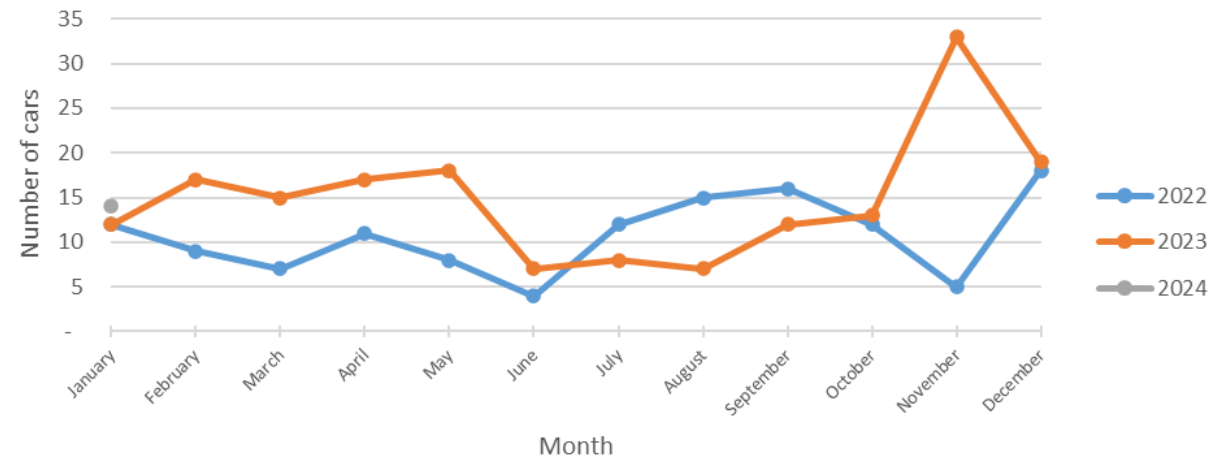

January Speeds

Pool Sign

Phase 3 Sign

January 3 Cars & Violators Per Hour

Pool Sign

Phase 3 Sign

Speeding Trends Past 12 Months (Pool)

Year over Year Comparison (Pool)

Total Cars Year Over Year

Total Violators Year Over Year

% Violation Year Over Year

Speeding Trends Past 12 Months (Phase 3)

Year over Year Comparison (Phase 3)

Total Cars Year Over Year

Total Violators Year Over Year