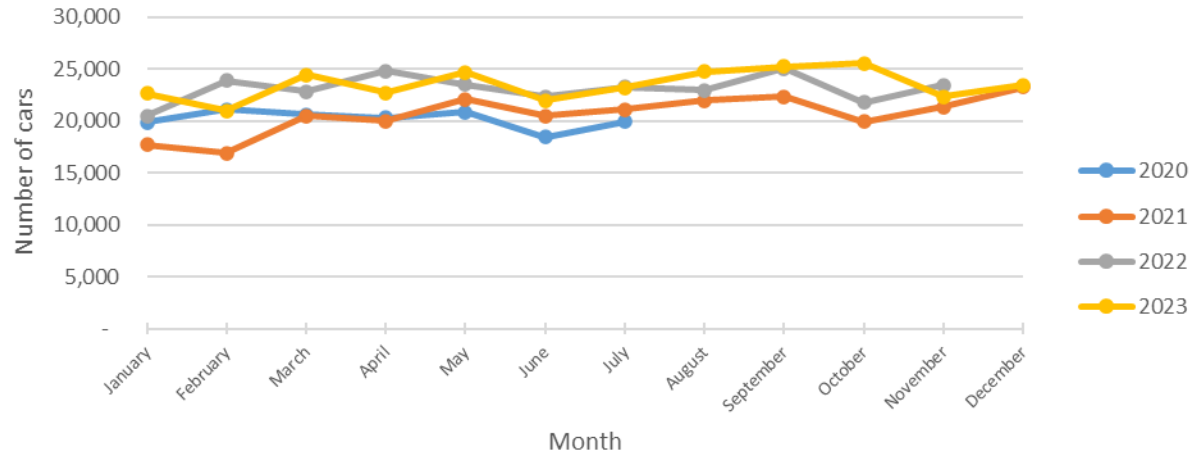

Year over Year Comparison (Pool)

Total Cars Year Over Year