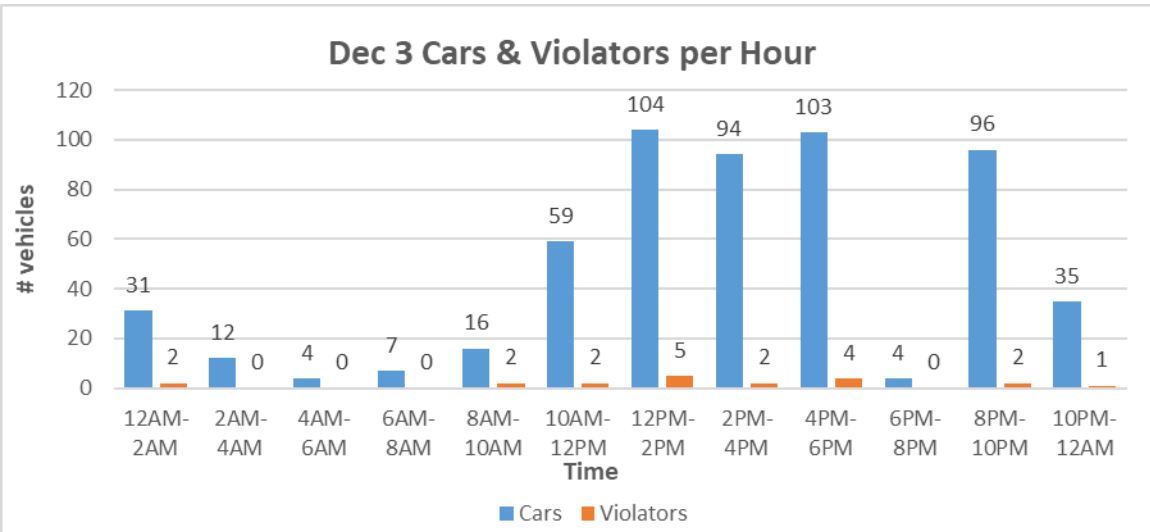

December 3 Cars & Violators Per Hour

Pool Sign