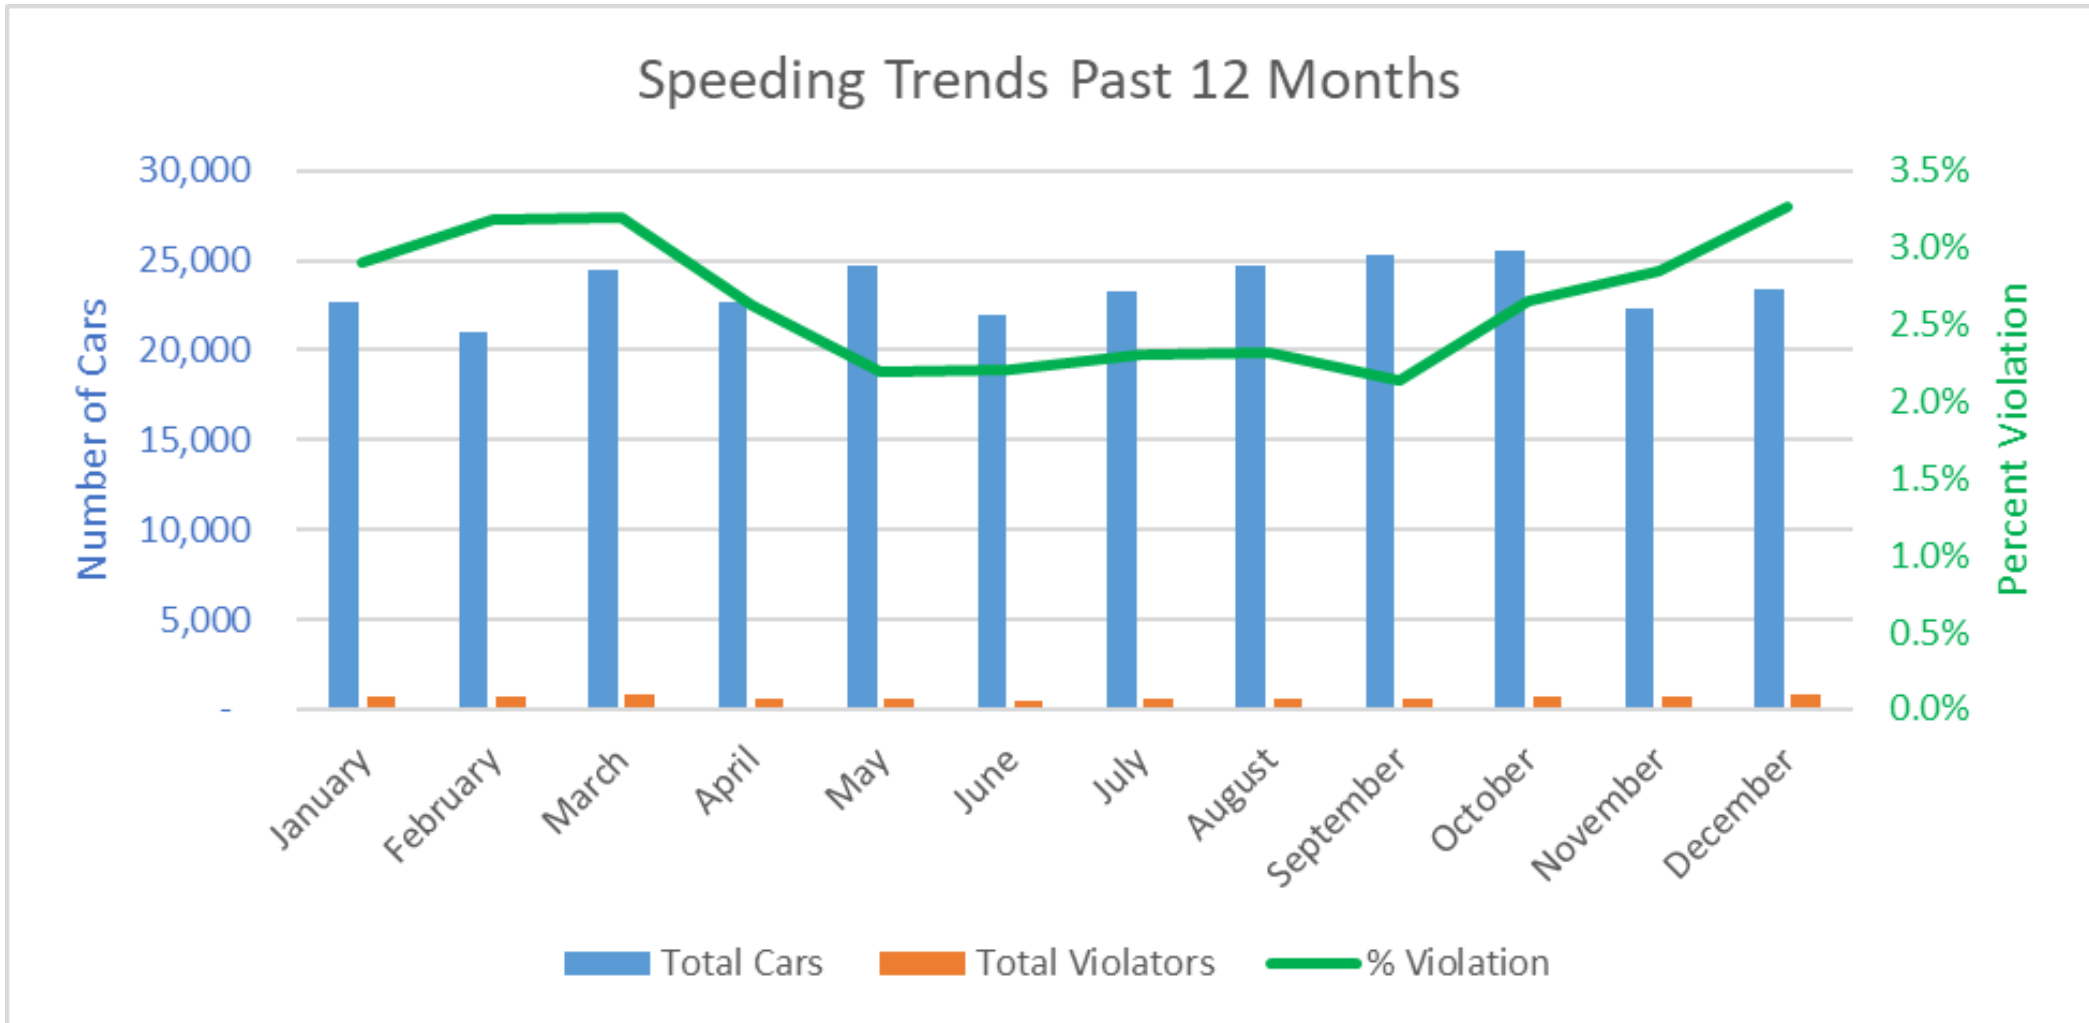

Speeding Trends Past 12 Months (Pool)