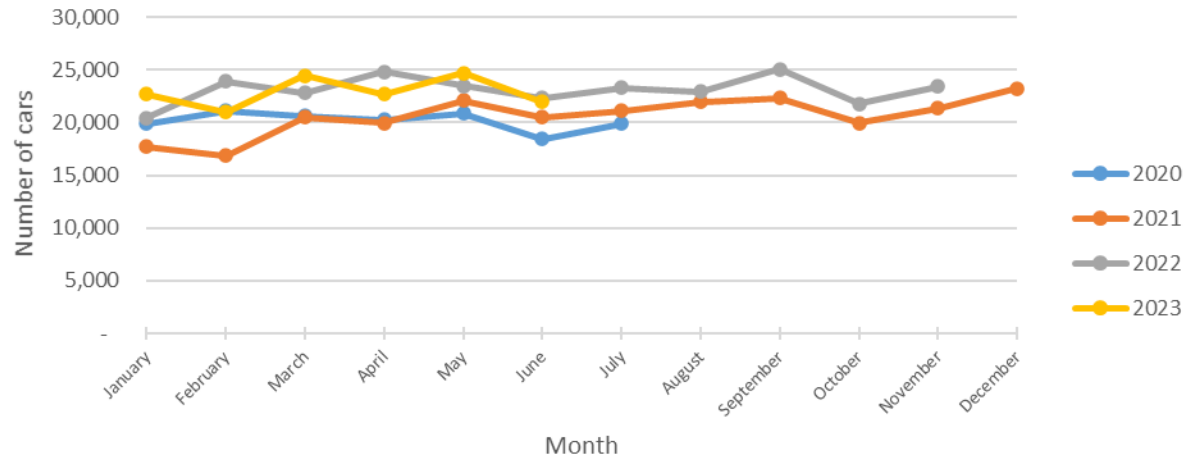

Year over Year Comparison (Pool)

Total Cars Year Over Year