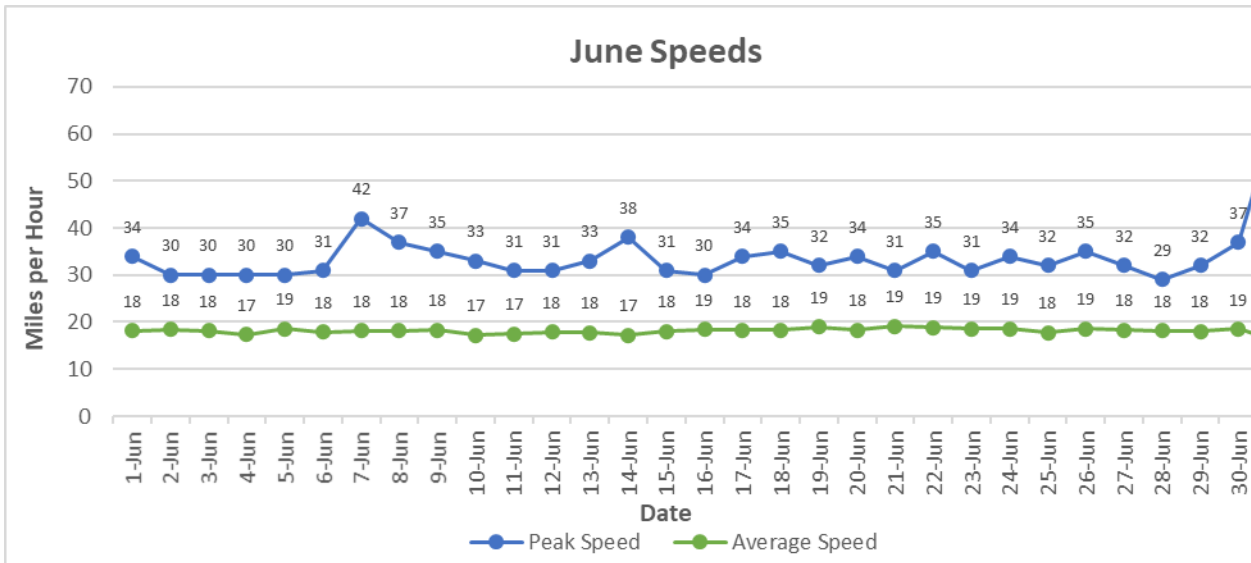

June Speeds

Pool Sign