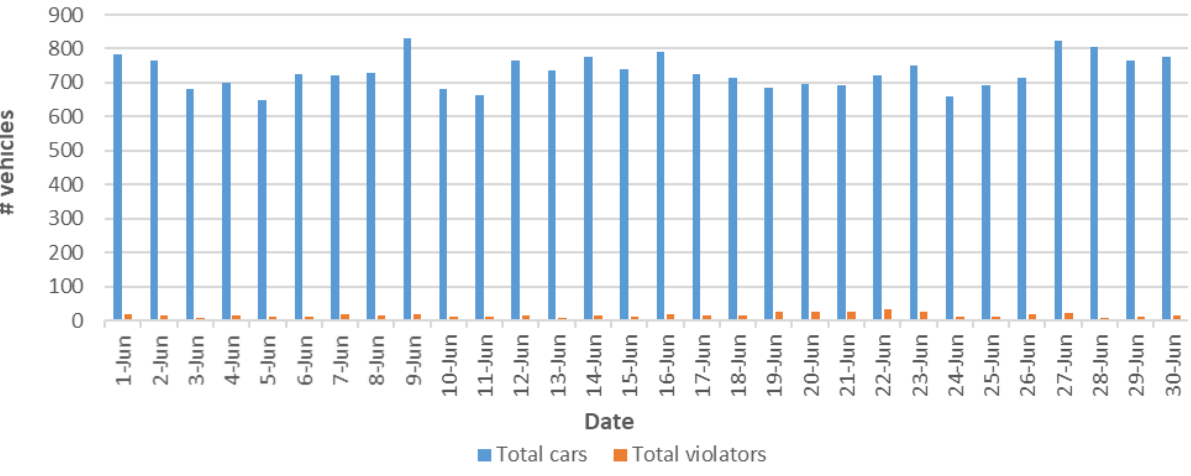

June 2023 Total Cars & Violators

Pool Sign

June Total Cars & Violators