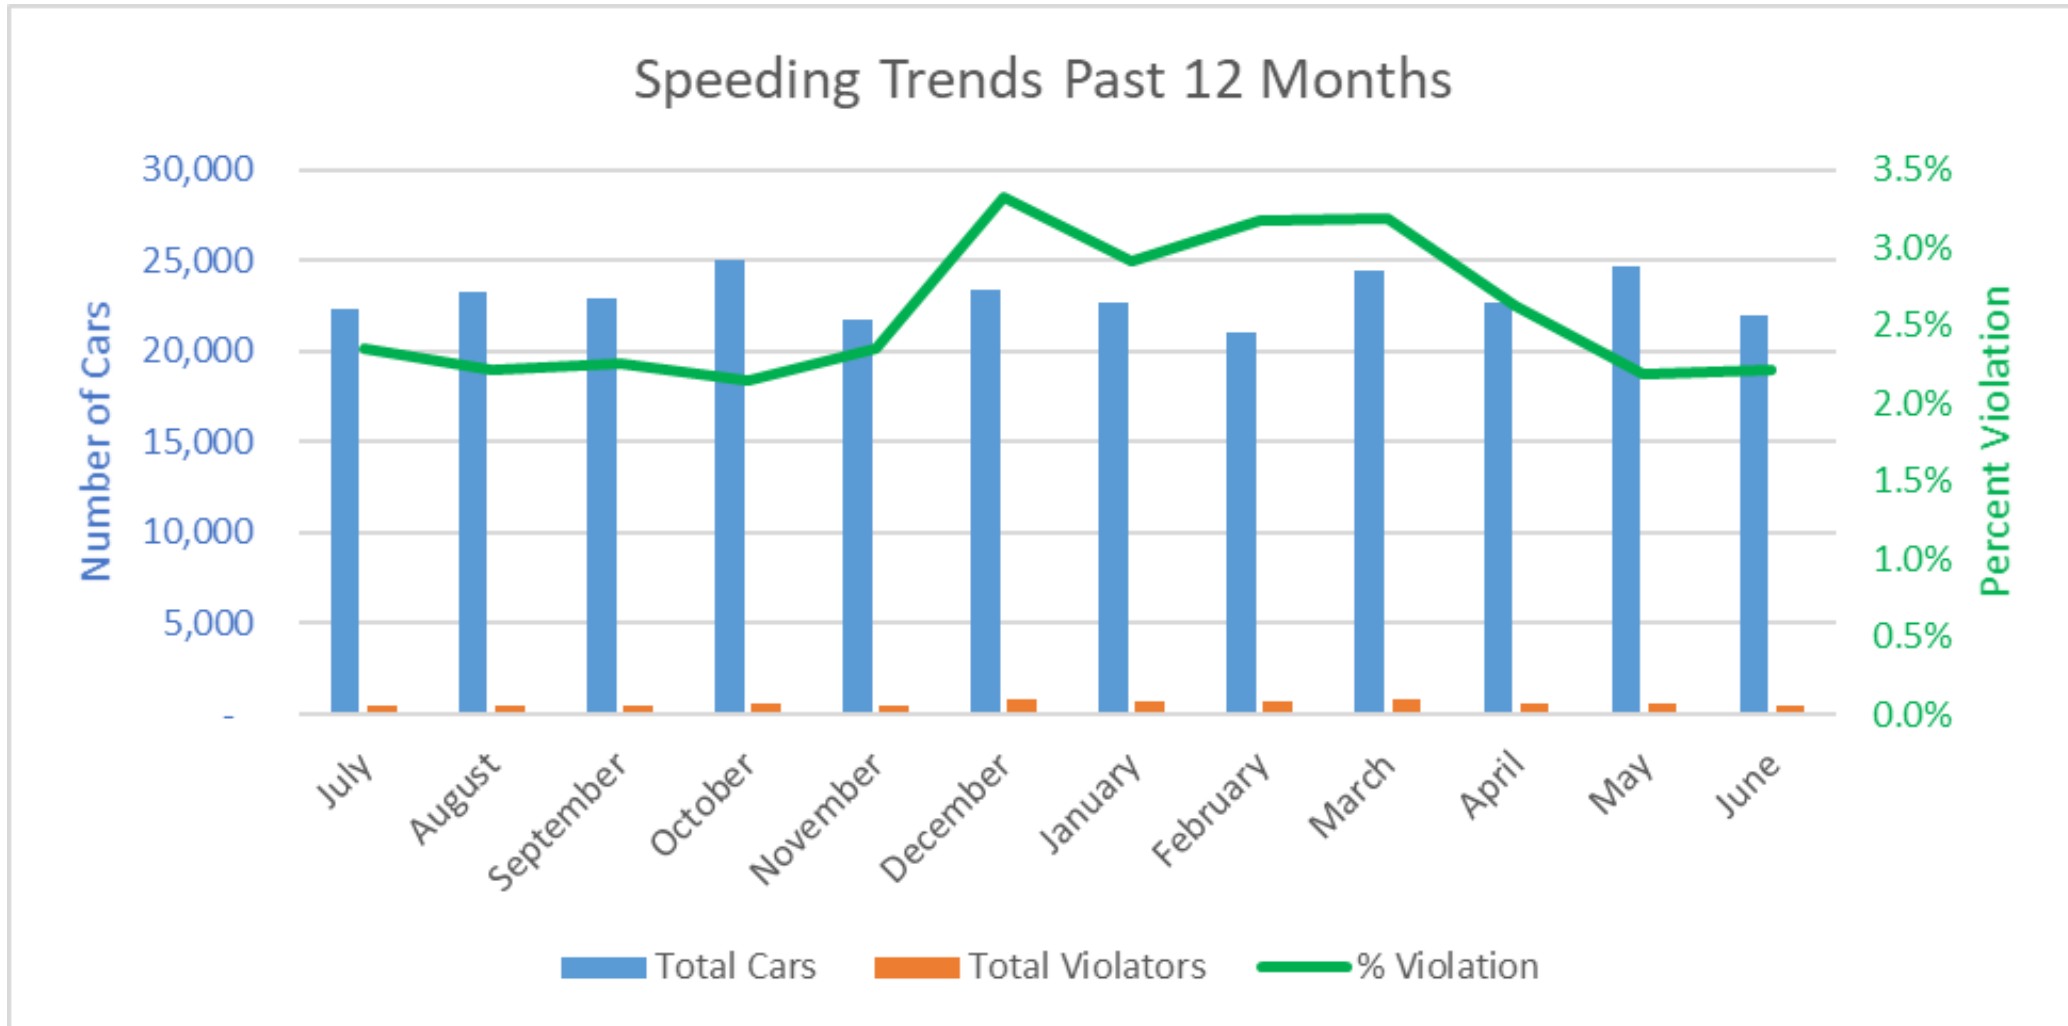

# June 3 Cars & Violators Per Hour

Pool Sign

Phase 3 Sign

# Speeding Trends Past 12 Months (Pool)