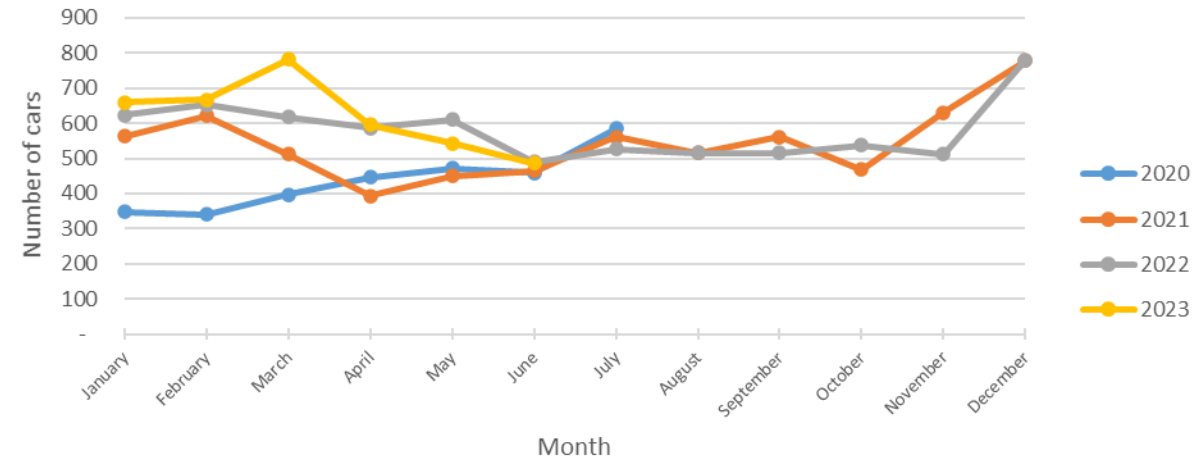

Total Violators Year Over Year