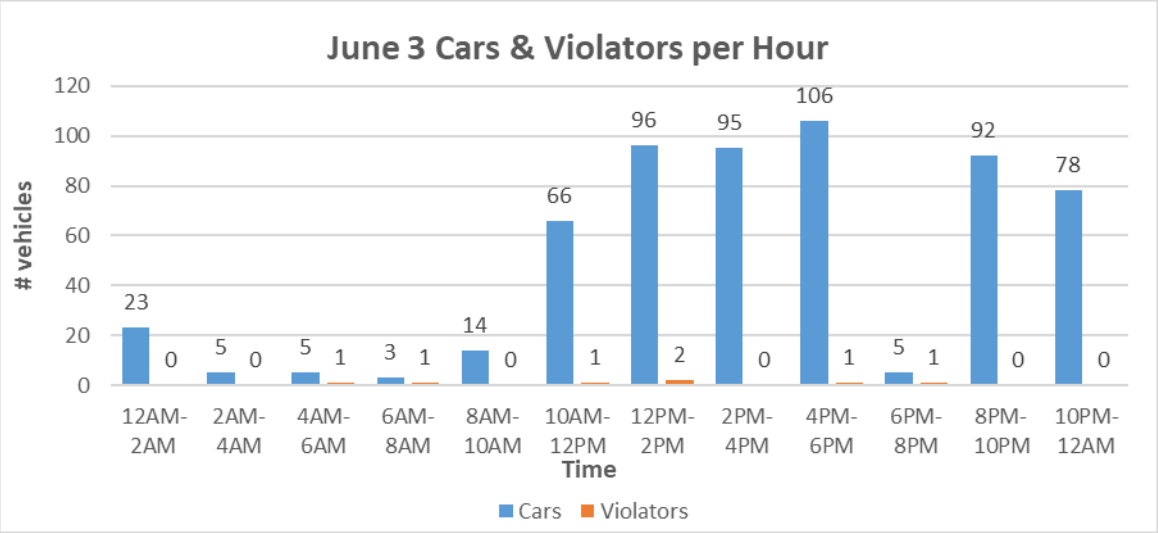

June 3 Cars & Violators Per Hour

Pool Sign