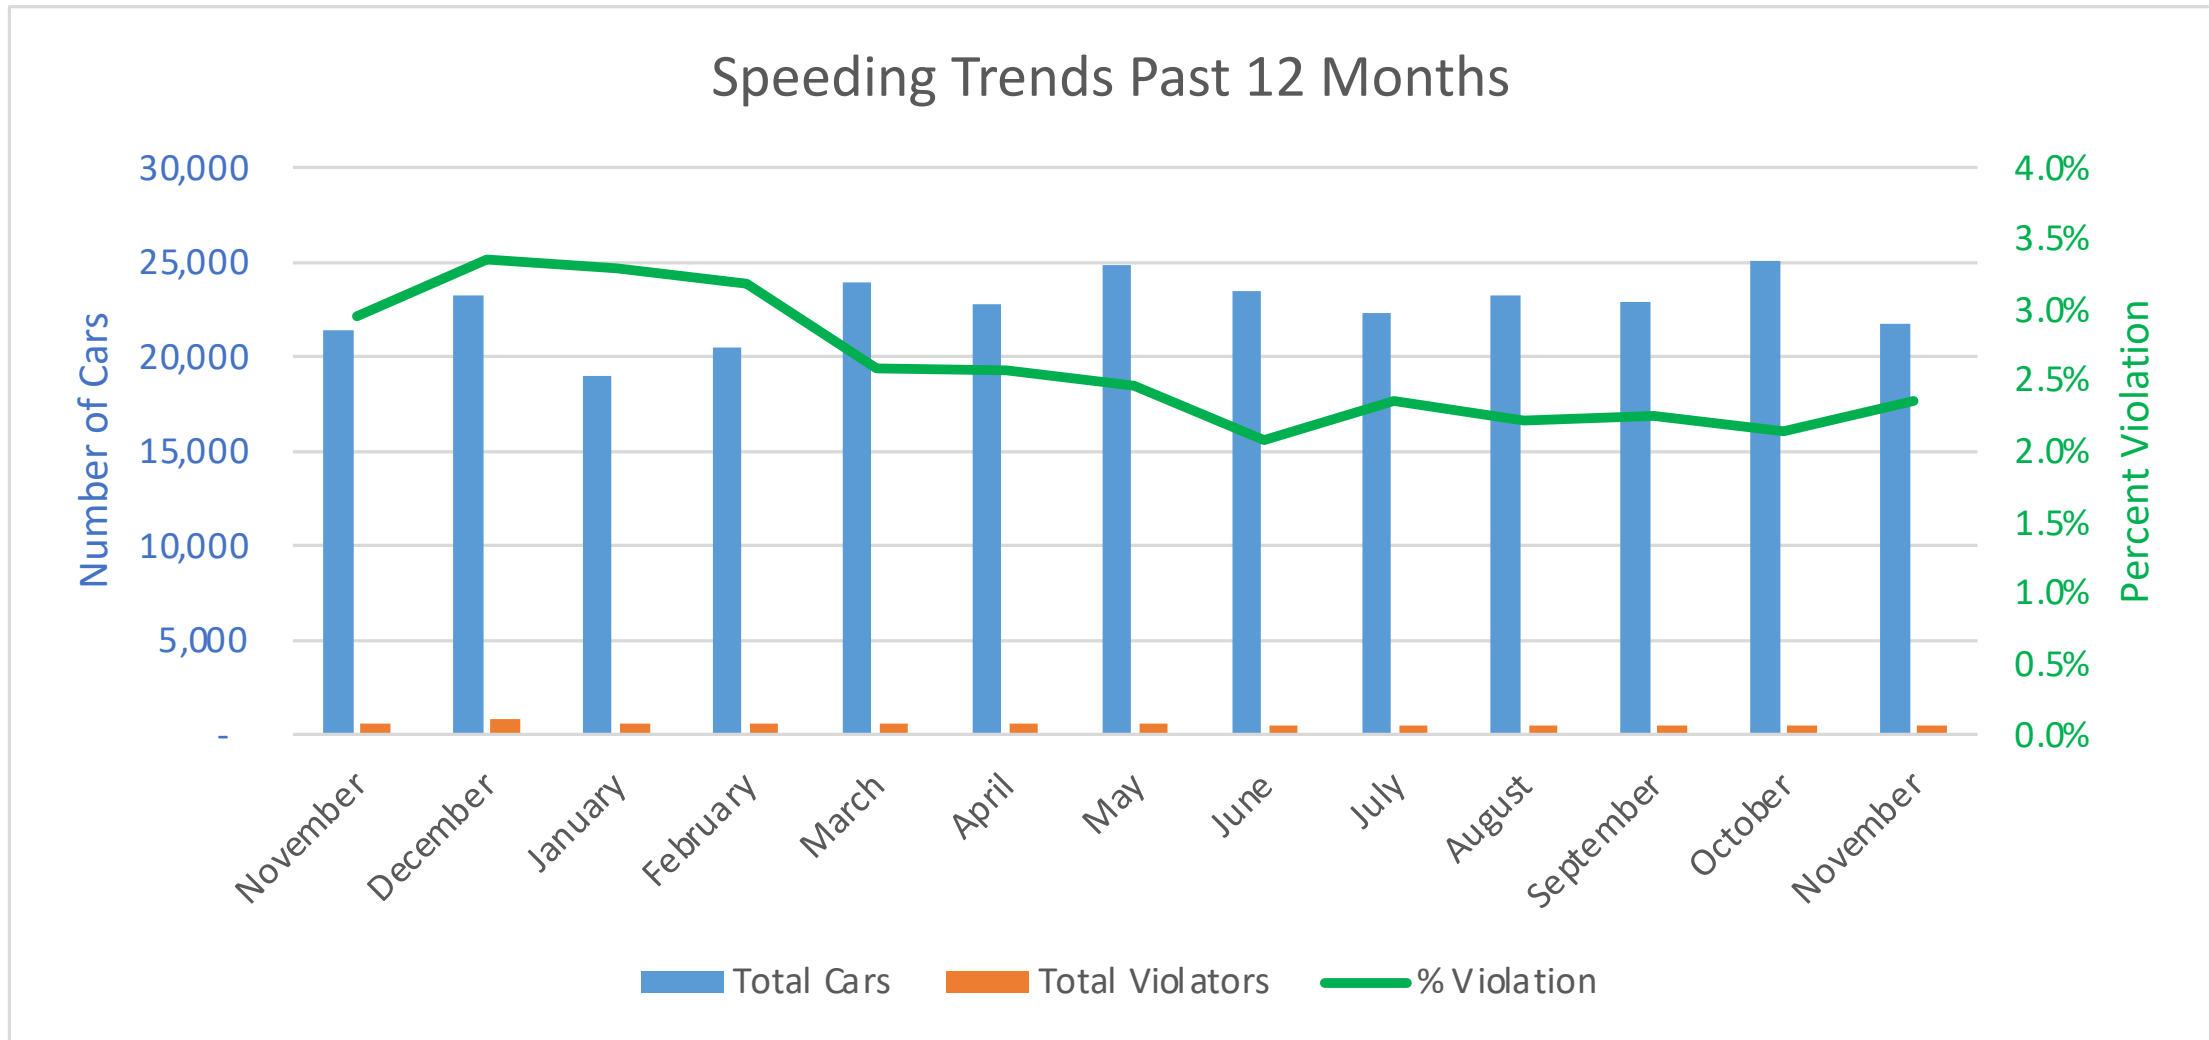

Bethesda Oaks Data Review

November 2022

November 2022 Total Cars & Violators

Pool Sign

Phase 3 Sign

November Total Cars & Violators

November Total Cars & Violators

November Percent Violations

Pool Sign

November Percent Violations

Phase 3 Sign

November Percent Violations

November Speeds

Pool Sign

Phase 3 Sign

November 3 Cars & Violators Per Hour

Pool Sign

November 3 Cars & Violators per Hour

Phase 3 Sign

November 3 Cars & Violators per Hour

Speeding Trends Past 12 Months (Pool)

Speeding Trends Past 12 Months (Phase 3)

Year over Year Comparison (Pool)

Total Cars Year Over Year

Total Violators Year Over Year

% Violation Year Over Year

Year over Year Comparison (Phase 3)

Total Cars Year Over Year

Total Violators Year Over Year

% Violation Year Over Year