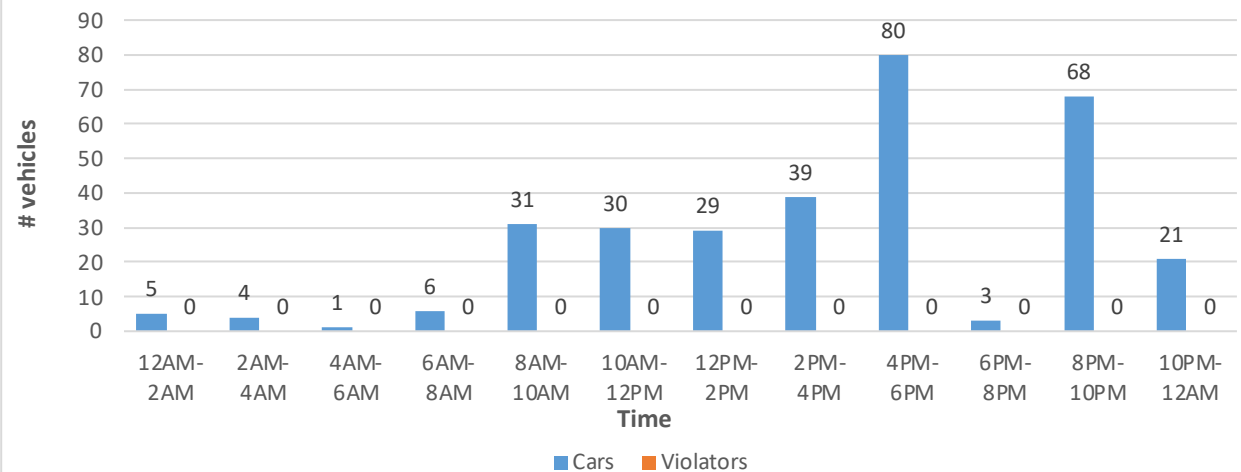

Pool Sign

November Percent Violations

Phase 3 Sign

November Percent Violations

November Speeds

Pool Sign

Phase 3 Sign

November 3 Cars & Violators Per Hour

Pool Sign

November 3 Cars & Violators per Hour

Phase 3 Sign

November 3 Cars & Violators per Hour

Speeding Trends Past 12 Months (Pool)

Speeding Trends Past 12 Months (Phase 3)

Year over Year Comparison (Pool)