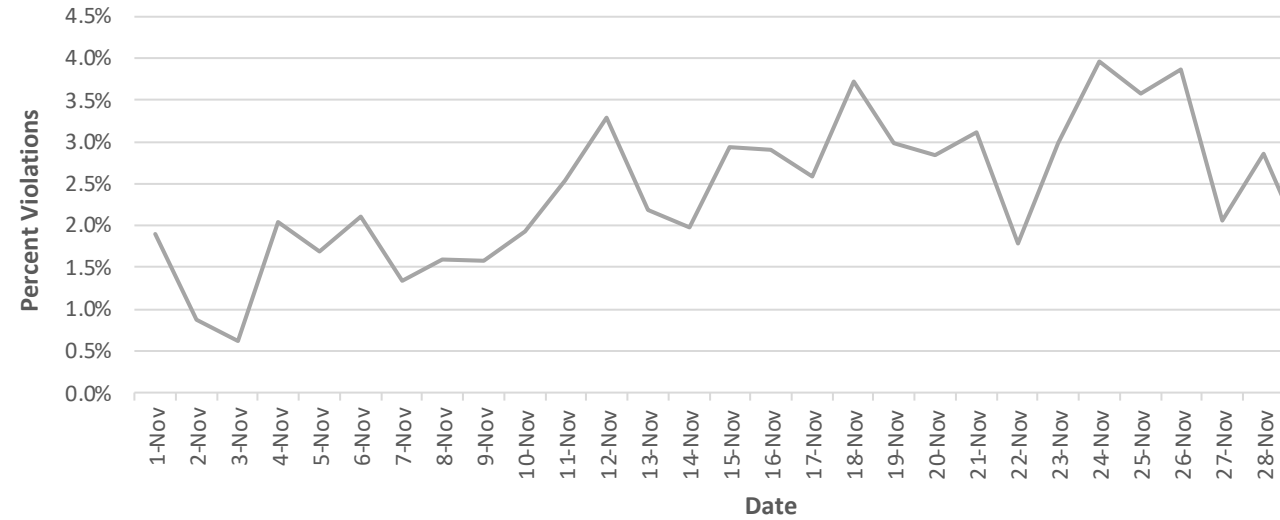

Bethesda Oaks Data Review

November 2022

November 2022 Total Cars & Violators

Pool Sign

Phase 3 Sign

November Total Cars & Violators

November Total Cars & Violators

November Percent Violations

Pool Sign

November Percent Violations

Phase 3 Sign

November Percent Violations

November Speeds

Pool Sign

Phase 3 Sign

November 3 Cars & Violators Per Hour