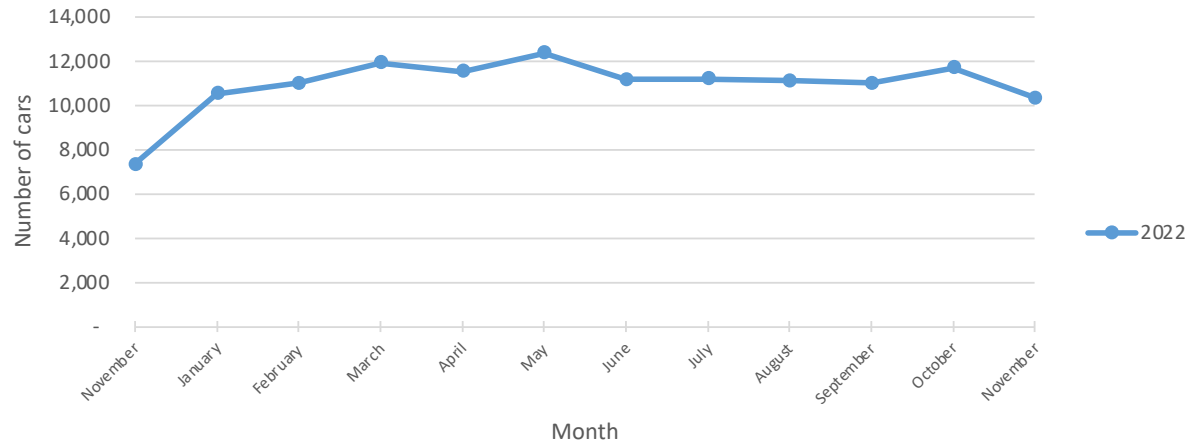

Pool Sign

November 3 Cars & Violators per Hour

Phase 3 Sign

November 3 Cars & Violators per Hour

Speeding Trends Past 12 Months (Pool)

Speeding Trends Past 12 Months (Phase 3)

Year over Year Comparison (Pool)

Total Cars Year Over Year

Total Violators Year Over Year

% Violation Year Over Year

Year over Year Comparison (Phase 3)

Total Cars Year Over Year

Total Violators Year Over Year

% Violation Year Over Year