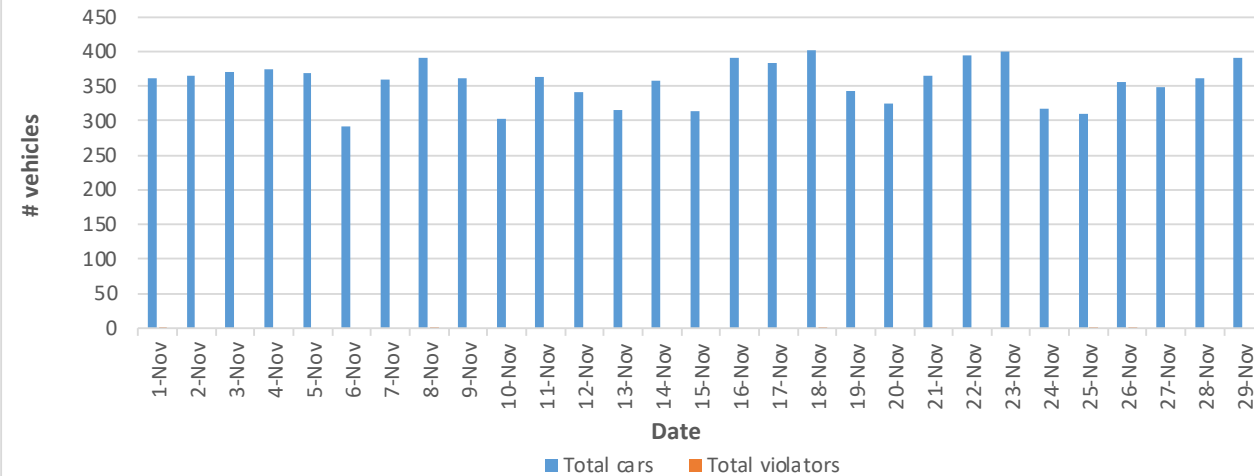

Bethesda Oaks Data Review

November 2022

November 2022 Total Cars & Violators

Pool Sign

Phase 3 Sign

November Total Cars & Violators

November Total Cars & Violators

November Percent Violations

Pool Sign

November Percent Violations

Phase 3 Sign

November Percent Violations

November Speeds

Pool Sign

Phase 3 Sign

November 3 Cars & Violators Per Hour