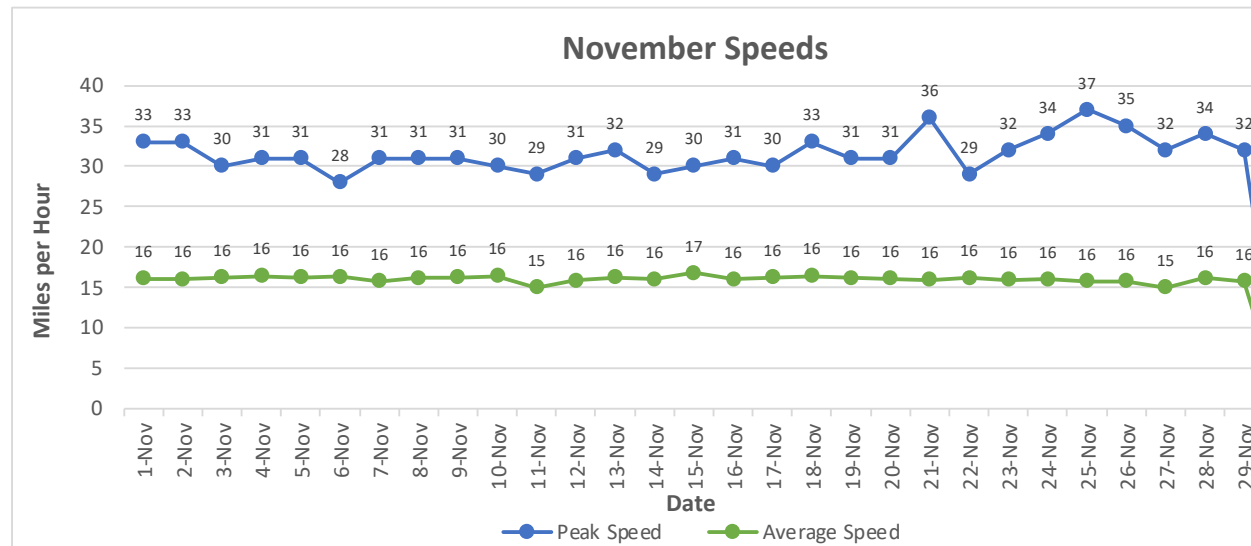

Pool Sign

November Percent Violations

Phase 3 Sign

November Percent Violations

November Speeds

Pool Sign

Phase 3 Sign

November 3 Cars & Violators Per Hour

Pool Sign

November 3 Cars & Violators per Hour

Phase 3 Sign

November 3 Cars & Violators per Hour

Speeding Trends Past 12 Months (Pool)

Speeding Trends Past 12 Months (Phase 3)

Year over Year Comparison (Pool)