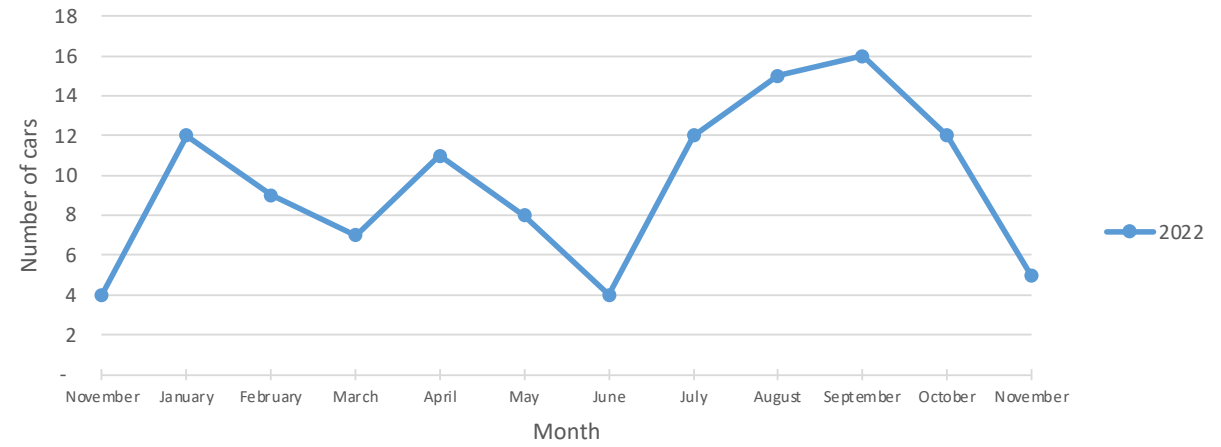

Pool Sign

November 3 Cars & Violators per Hour

Phase 3 Sign

November 3 Cars & Violators per Hour

Speeding Trends Past 12 Months (Pool)

Speeding Trends Past 12 Months (Phase 3)

Year over Year Comparison (Pool)

Total Cars Year Over Year

Total Violators Year Over Year

% Violation Year Over Year

Year over Year Comparison (Phase 3)

Total Cars Year Over Year

Total Violators Year Over Year

% Violation Year Over Year