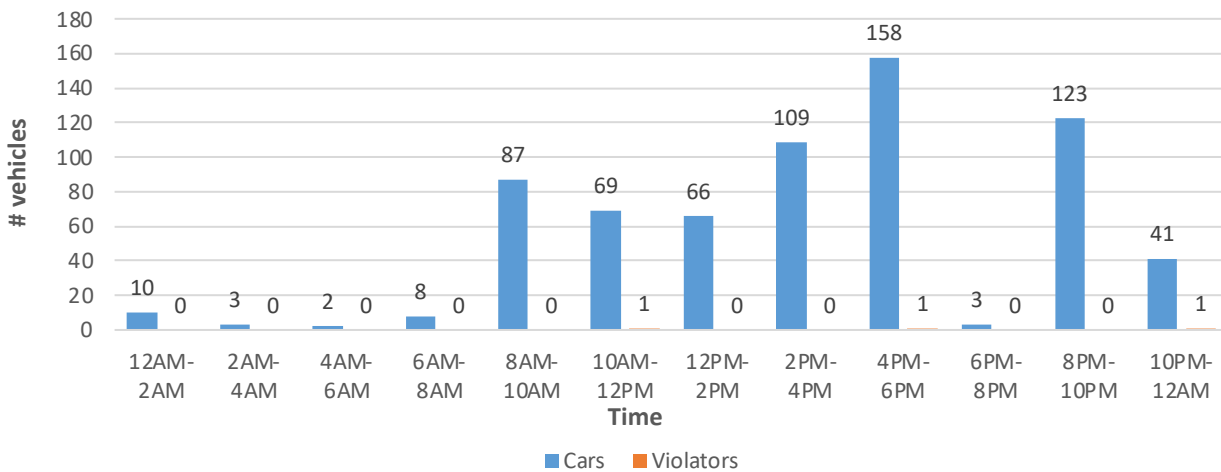

Pool Sign

November Percent Violations

Phase 3 Sign

November Percent Violations

November Speeds

Pool Sign

Phase 3 Sign

November 3 Cars & Violators Per Hour

Pool Sign

November 3 Cars & Violators per Hour

Phase 3 Sign

November 3 Cars & Violators per Hour

Speeding Trends Past 12 Months (Pool)

Speeding Trends Past 12 Months (Phase 3)

Year over Year Comparison (Pool)