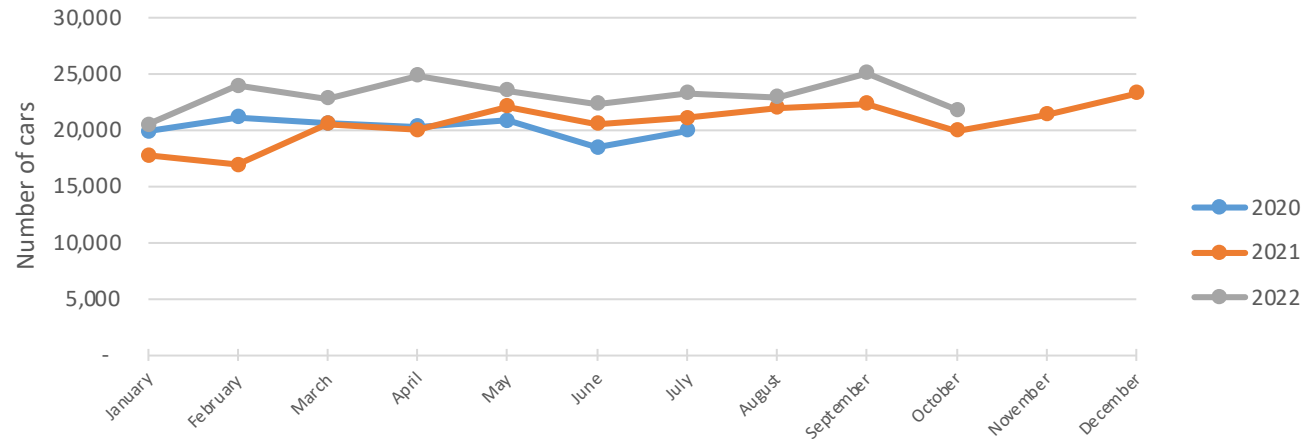

Pool Sign

November Percent Violations

Phase 3 Sign

November Percent Violations

November Speeds

Pool Sign

Phase 3 Sign

November 3 Cars & Violators Per Hour

Pool Sign

November 3 Cars & Violators per Hour

Phase 3 Sign

November 3 Cars & Violators per Hour

Speeding Trends Past 12 Months (Pool)

Speeding Trends Past 12 Months (Phase 3)

Year over Year Comparison (Pool)

Total Cars Year Over Year

Total Violators Year Over Year

% Violation Year Over Year

Year over Year Comparison (Phase 3)

Total Cars Year Over Year

Total Violators Year Over Year

% Violation Year Over Year