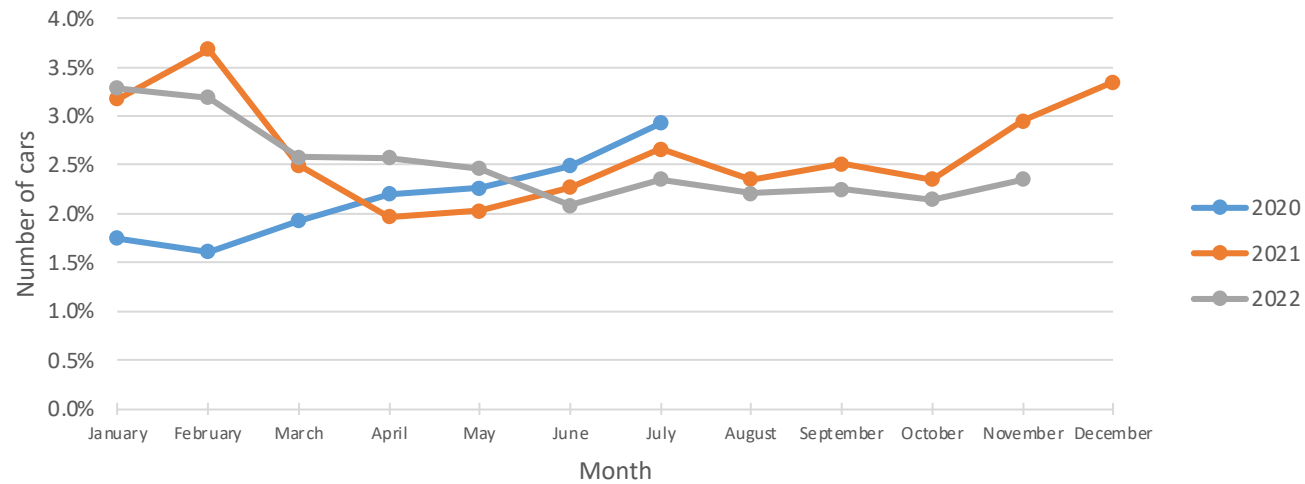

Pool Sign

November Percent Violations

Phase 3 Sign

November Percent Violations

November Speeds

Pool Sign

Phase 3 Sign

November 3 Cars & Violators Per Hour

Pool Sign

November 3 Cars & Violators per Hour

Phase 3 Sign

November 3 Cars & Violators per Hour

Speeding Trends Past 12 Months (Pool)

Speeding Trends Past 12 Months (Phase 3)

Year over Year Comparison (Pool)

Total Cars Year Over Year

Total Violators Year Over Year

% Violation Year Over Year

Year over Year Comparison (Phase 3)

Total Cars Year Over Year

Total Violators Year Over Year

% Violation Year Over Year