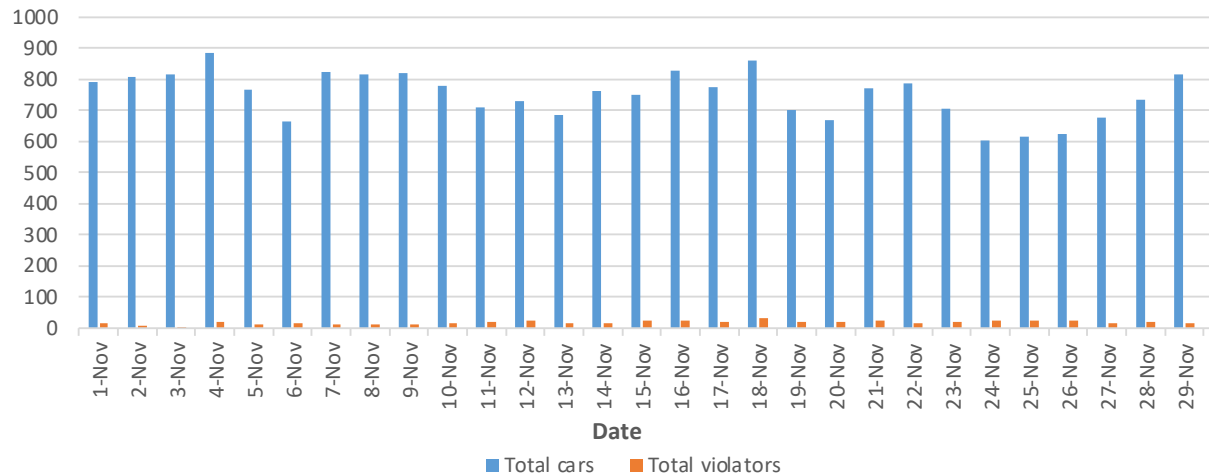

Bethesda Oaks Data Review

November 2022

November 2022 Total Cars & Violators

Pool Sign

Phase 3 Sign

November Total Cars & Violators

November Total Cars & Violators

November Percent Violations

Pool Sign

November Percent Violations

Phase 3 Sign

November Percent Violations

November Speeds

Pool Sign

Phase 3 Sign

November 3 Cars & Violators Per Hour