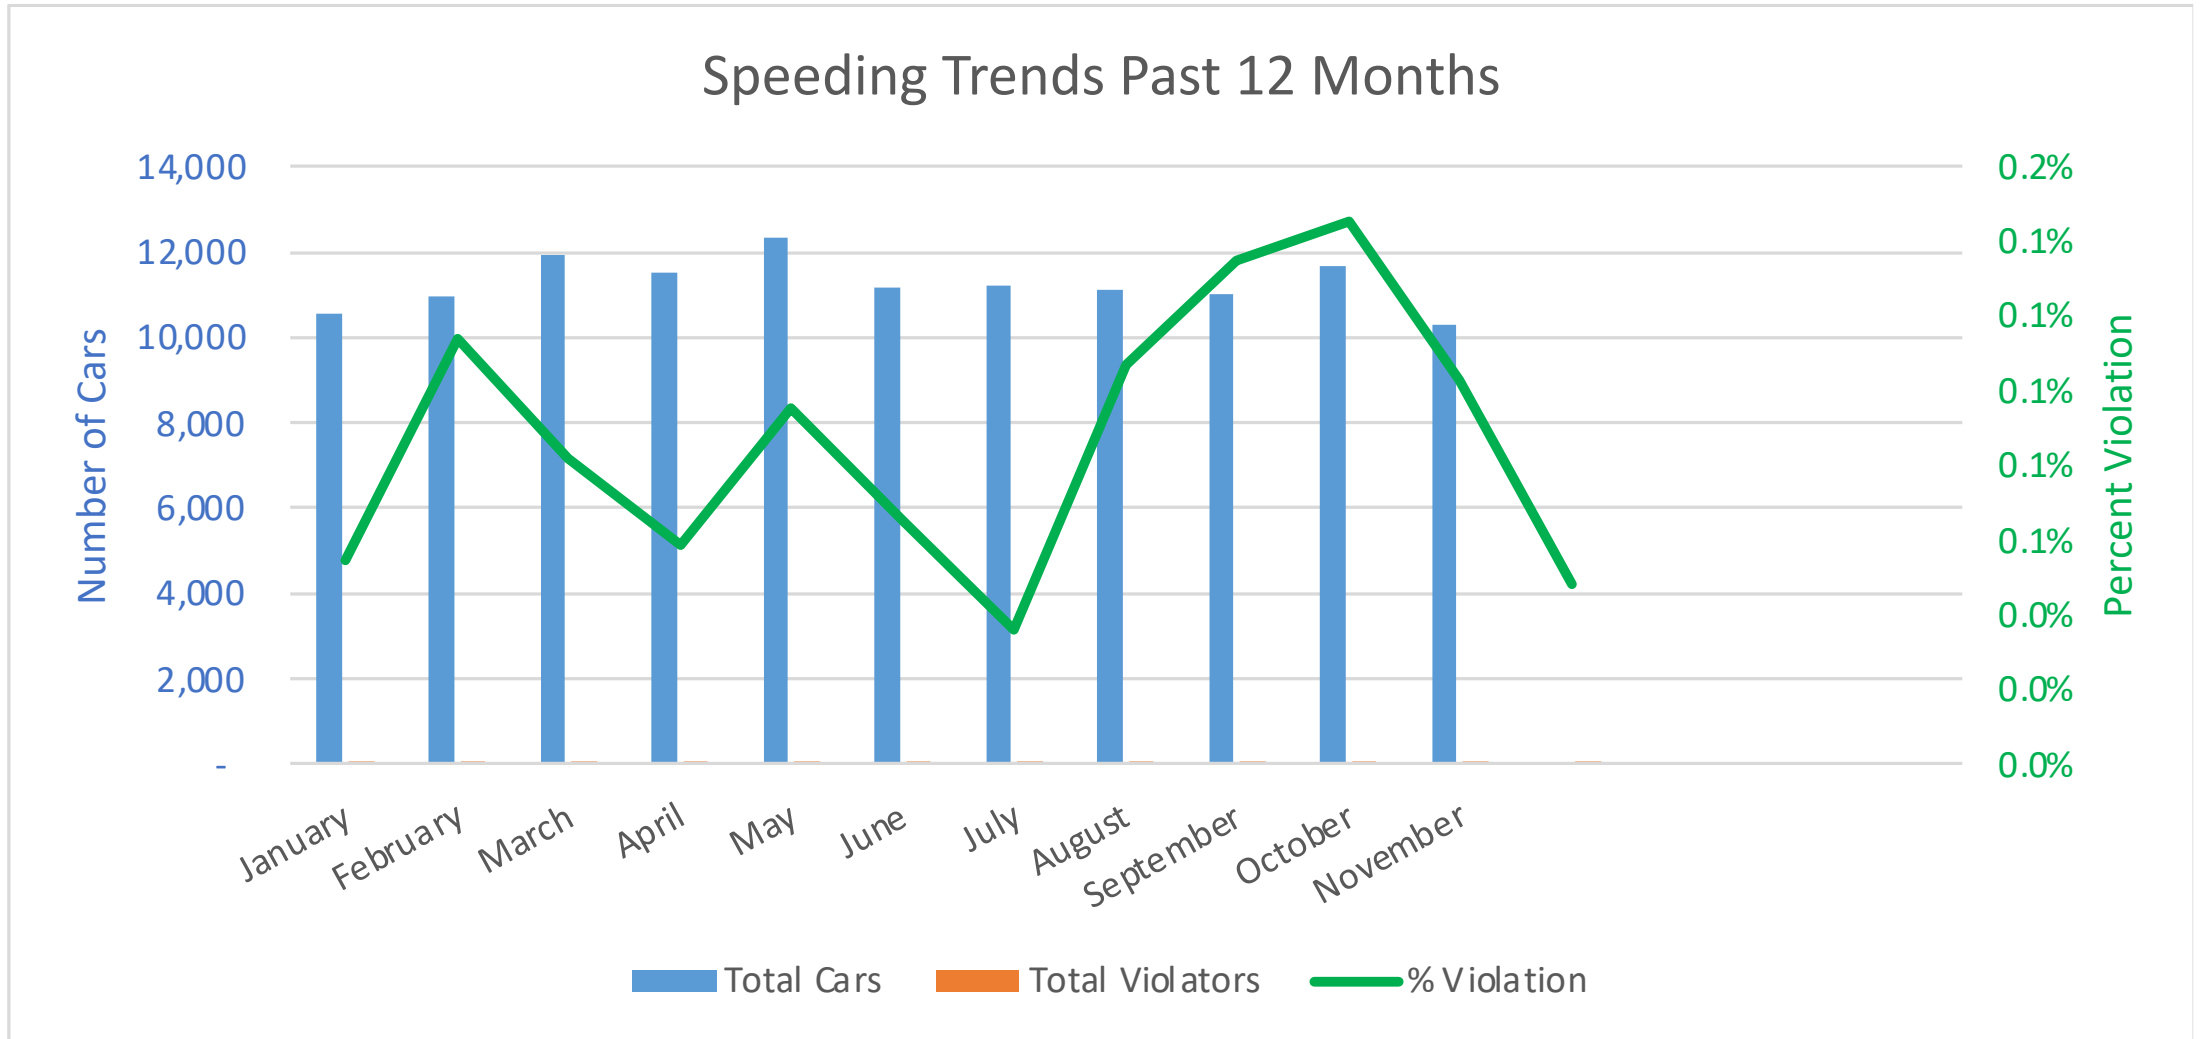

Bethesda Oaks Data Review

November 2022

November 2022 Total Cars & Violators

Pool Sign

Phase 3 Sign

November Total Cars & Violators

November Total Cars & Violators

November Percent Violations

Pool Sign

November Percent Violations

Phase 3 Sign

November Percent Violations

November Speeds

Pool Sign

Phase 3 Sign

November 3 Cars & Violators Per Hour

Pool Sign

November 3 Cars & Violators per Hour

Phase 3 Sign

November 3 Cars & Violators per Hour

Speeding Trends Past 12 Months (Pool)

Speeding Trends Past 12 Months (Phase 3)

Year over Year Comparison (Pool)

Total Cars Year Over Year

Total Violators Year Over Year

% Violation Year Over Year

Year over Year Comparison (Phase 3)

Total Cars Year Over Year

Total Violators Year Over Year

% Violation Year Over Year