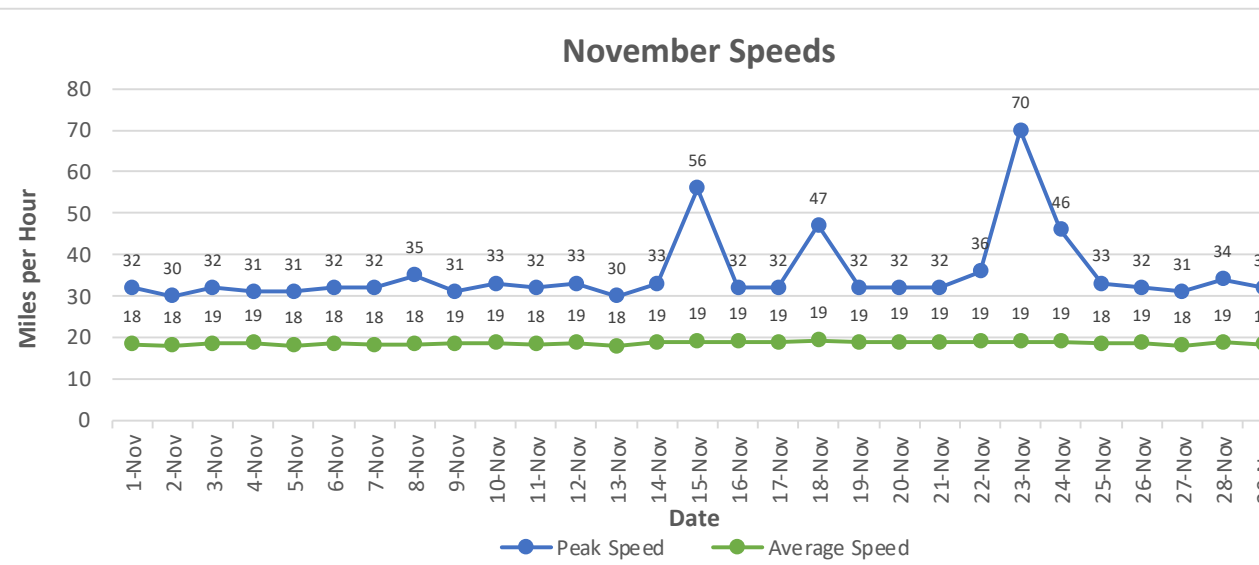

Bethesda Oaks Data Review

November 2022

November 2022 Total Cars & Violators

Pool Sign

Phase 3 Sign

November Total Cars & Violators

November Total Cars & Violators

November Percent Violations

Pool Sign

November Percent Violations

Phase 3 Sign

November Percent Violations

November Speeds

Pool Sign

Phase 3 Sign

November 3 Cars & Violators Per Hour

Pool Sign

November 3 Cars & Violators per Hour

Phase 3 Sign

November 3 Cars & Violators per Hour

Speeding Trends Past 12 Months (Pool)

Speeding Trends Past 12 Months (Phase 3)

Year over Year Comparison (Pool)