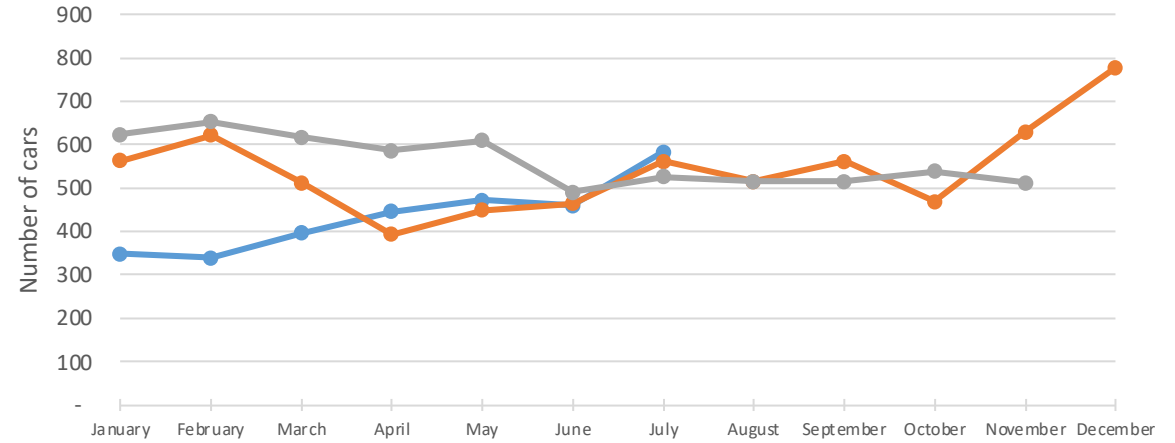

Pool Sign

November Percent Violations

Phase 3 Sign

November Percent Violations

November Speeds

Pool Sign

Phase 3 Sign

November 3 Cars & Violators Per Hour

Pool Sign

November 3 Cars & Violators per Hour

Phase 3 Sign

November 3 Cars & Violators per Hour

Speeding Trends Past 12 Months (Pool)

Speeding Trends Past 12 Months (Phase 3)

Year over Year Comparison (Pool)

Total Cars Year Over Year

Total Violators Year Over Year

% Violation Year Over Year

Year over Year Comparison (Phase 3)

Total Cars Year Over Year

Total Violators Year Over Year

% Violation Year Over Year