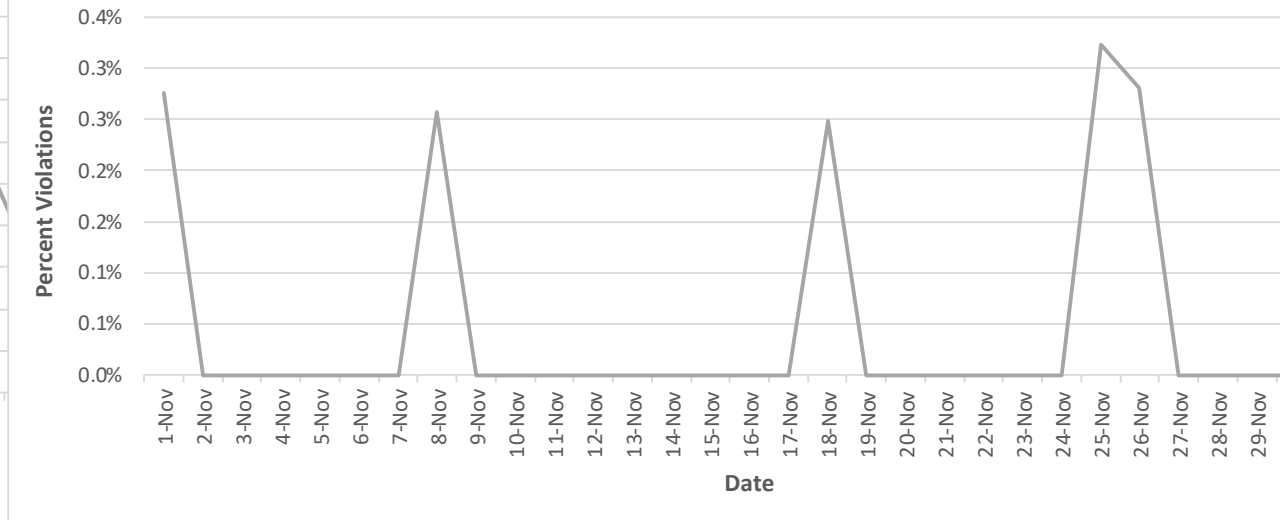

Bethesda Oaks Data Review

November 2022

November 2022 Total Cars & Violators

Pool Sign

Phase 3 Sign

November Total Cars & Violators

November Total Cars & Violators

November Percent Violations

Pool Sign

November Percent Violations

Phase 3 Sign

November Percent Violations

November Speeds

Pool Sign

Phase 3 Sign

November 3 Cars & Violators Per Hour