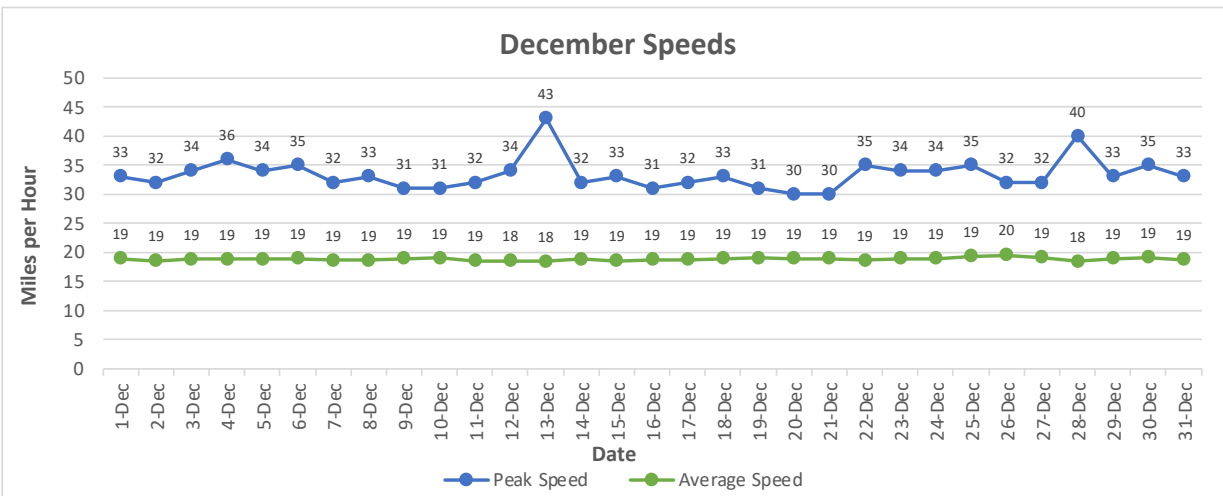

Bethesda Oaks Data Review December 2022

December 2022 Total Cars & Violators

Pool Sign

December Total Cars & Violators

Phase 3 Sign

December Total Cars & Violators

December Percent Violations

Pool Sign

December Percent Violations

Phase 3 Sign

December Percent Violations

December Speeds

Pool Sign

Phase 3 Sign

December 3 Cars & Violators Per Hour

Pool Sign

December 3 Cars & Violators per Hour

Phase 3 Sign

November 3 Cars & Violators per Hour

Speeding Trends Past 12 Months (Pool)

Speeding Trends Past 12 Months (Phase 3)

Year over Year Comparison (Pool)

Total Cars Year Over Year