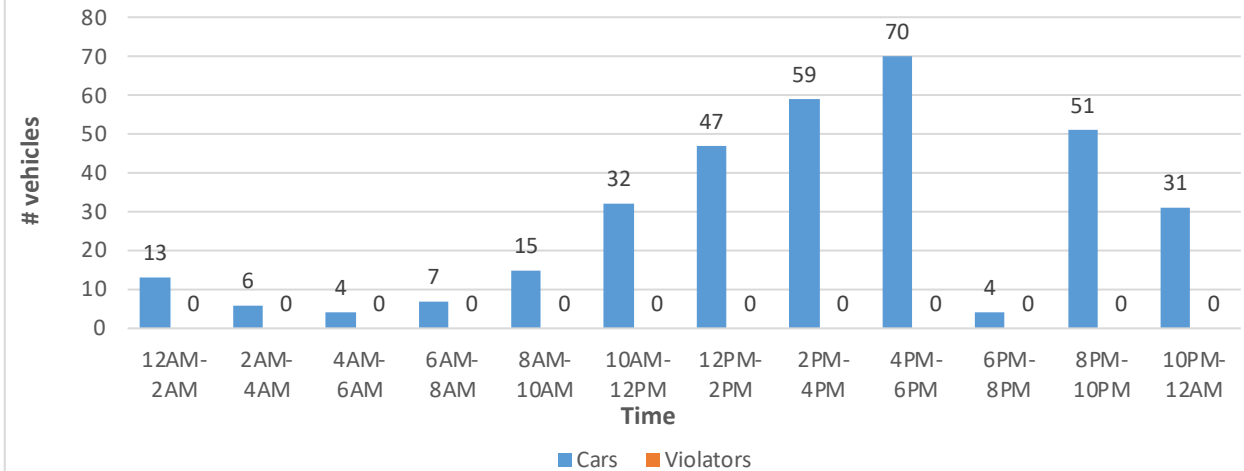

December Percent Violations

Phase 3 Sign

December Percent Violations

December Speeds

Pool Sign

Phase 3 Sign

December 3 Cars & Violators Per Hour

Pool Sign

December 3 Cars & Violators per Hour

Phase 3 Sign

November 3 Cars & Violators per Hour

Speeding Trends Past 12 Months (Pool)

Speeding Trends Past 12 Months (Phase 3)

Year over Year Comparison (Pool)

Total Cars Year Over Year