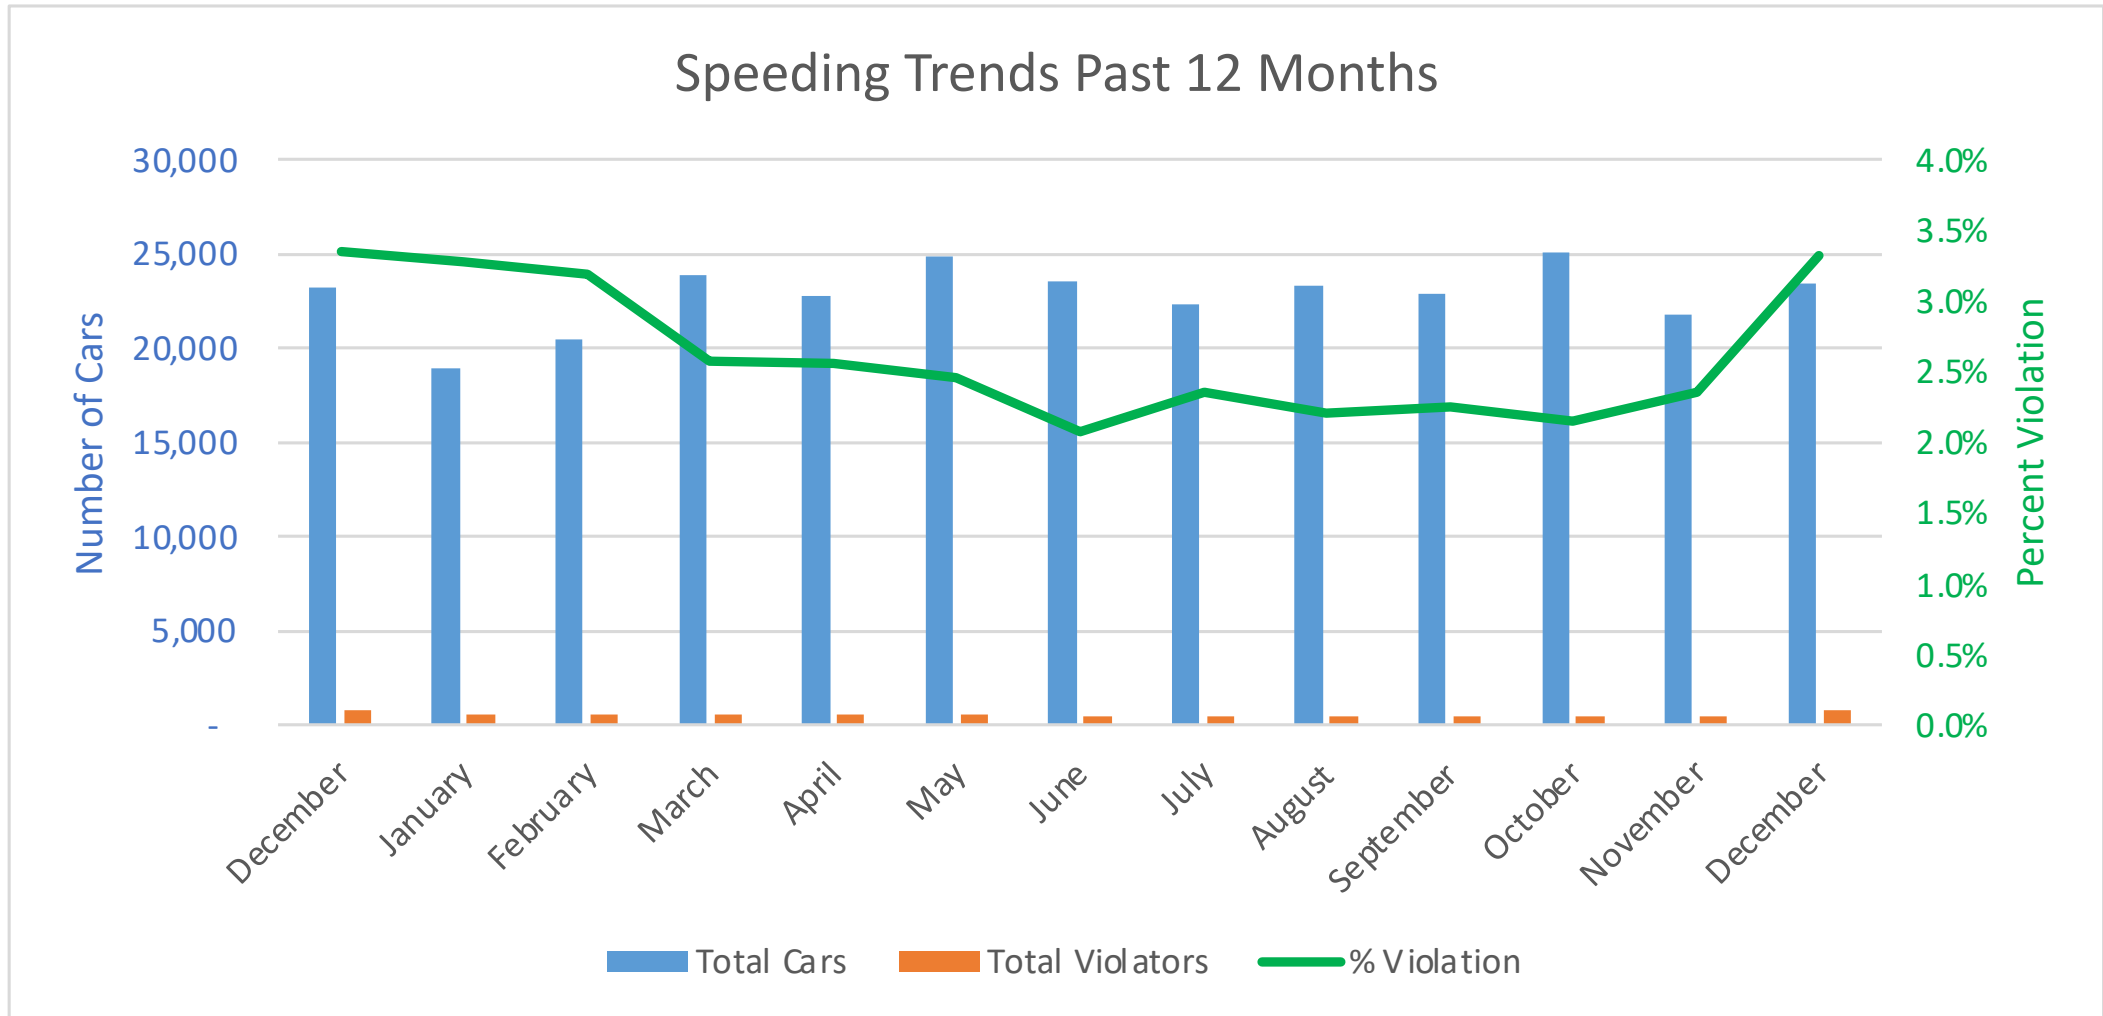

Bethesda Oaks Data Review December 2022

December 2022 Total Cars & Violators

Pool Sign

December Total Cars & Violators

Phase 3 Sign

December Total Cars & Violators

December Percent Violations

Pool Sign

December Percent Violations

Phase 3 Sign

December Percent Violations

December Speeds

Pool Sign

Phase 3 Sign

December 3 Cars & Violators Per Hour

Pool Sign

December 3 Cars & Violators per Hour

Phase 3 Sign

November 3 Cars & Violators per Hour

Speeding Trends Past 12 Months (Pool)

Speeding Trends Past 12 Months (Phase 3)

Year over Year Comparison (Pool)

Total Cars Year Over Year

Total Violators Year Over Year

% Violation Year Over Year

Year over Year Comparison (Phase 3)

Total Cars Year Over Year

Total Violators Year Over Year

% Violation Year Over Year