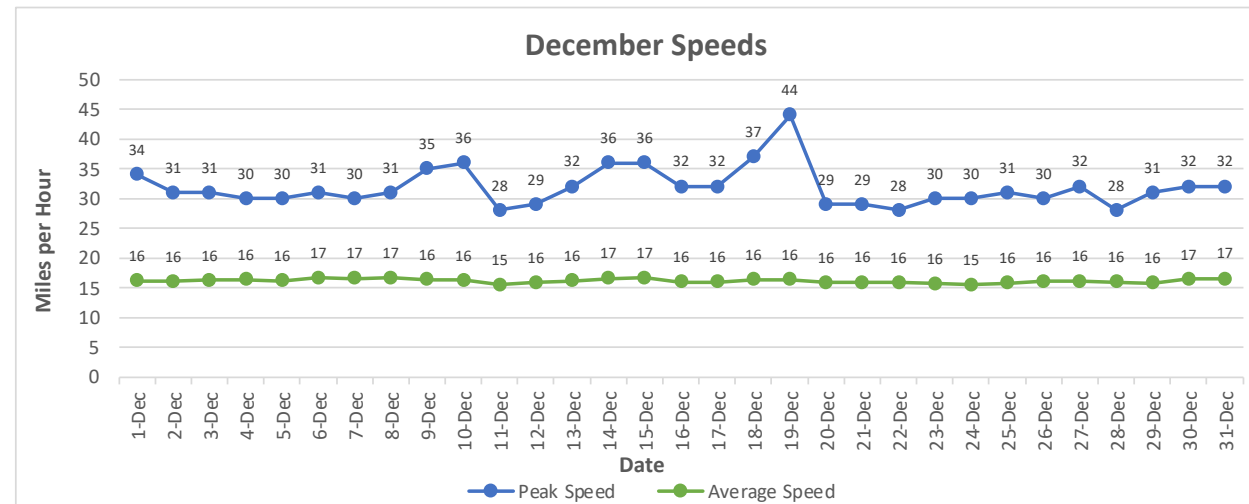

December Percent Violations

Phase 3 Sign

December Percent Violations

December Speeds

Pool Sign

Phase 3 Sign

December 3 Cars & Violators Per Hour

Pool Sign

December 3 Cars & Violators per Hour

Phase 3 Sign

November 3 Cars & Violators per Hour

Speeding Trends Past 12 Months (Pool)

Speeding Trends Past 12 Months (Phase 3)

Year over Year Comparison (Pool)

Total Cars Year Over Year