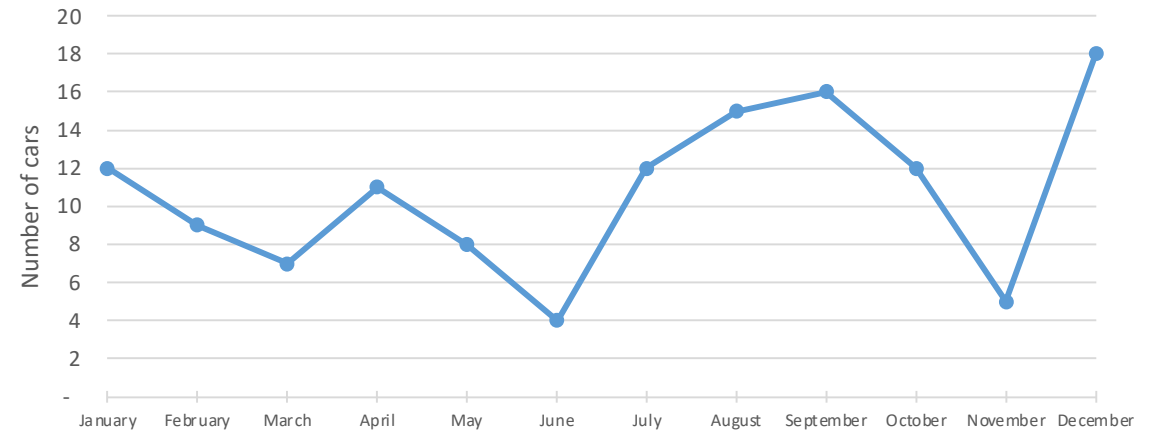

December 3 Cars & Violators per Hour

Phase 3 Sign

November 3 Cars & Violators per Hour

Speeding Trends Past 12 Months (Pool)

Speeding Trends Past 12 Months (Phase 3)

Year over Year Comparison (Pool)

Total Cars Year Over Year

Total Violators Year Over Year

% Violation Year Over Year

Year over Year Comparison (Phase 3)

Total Cars Year Over Year

Total Violators Year Over Year

% Violation Year Over Year