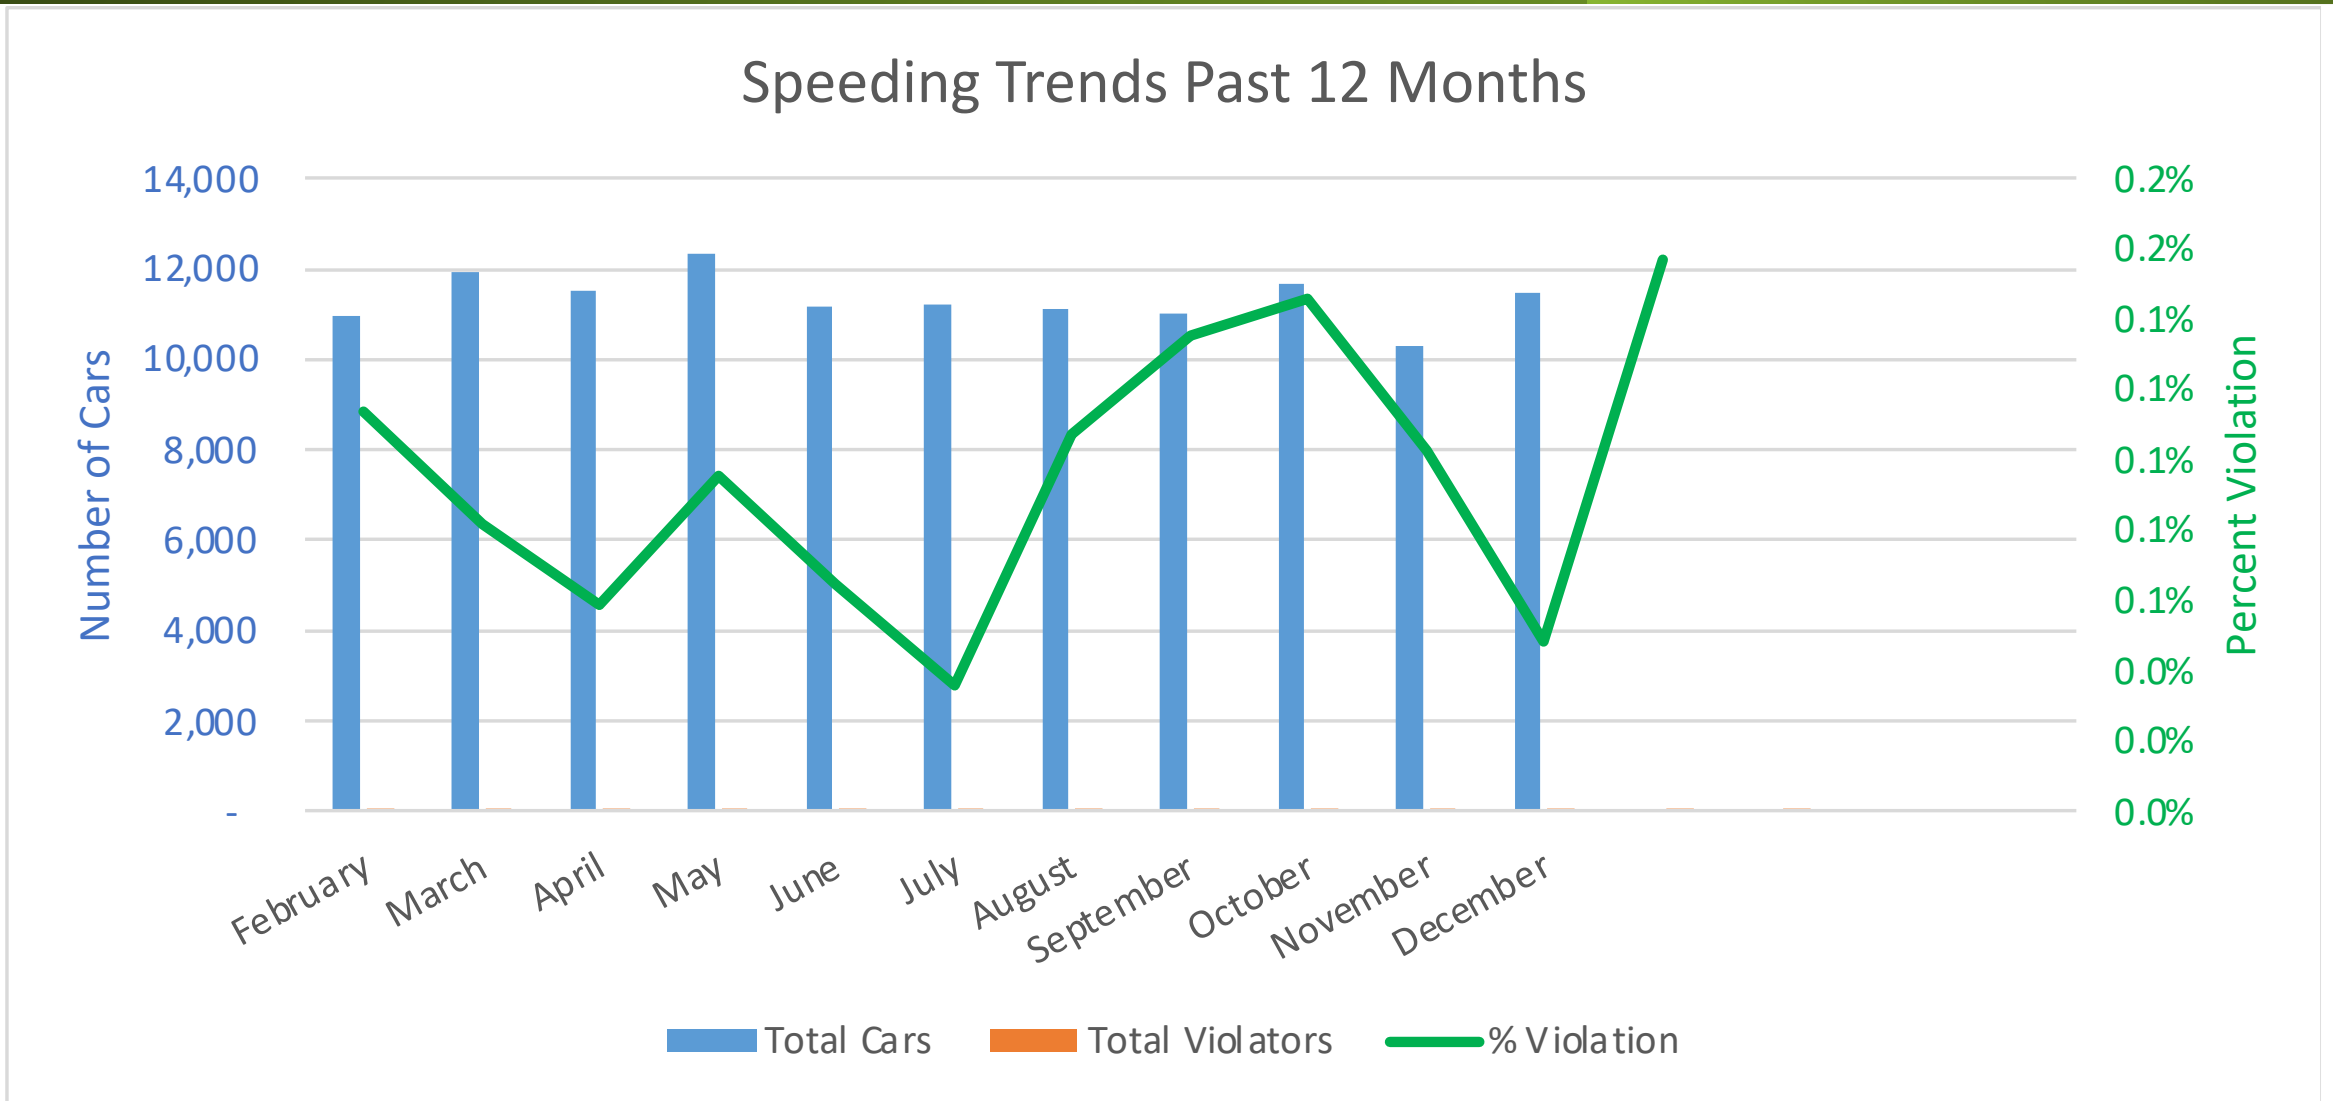

Bethesda Oaks Data Review December 2022

December 2022 Total Cars & Violators

Pool Sign

December Total Cars & Violators

Phase 3 Sign

December Total Cars & Violators

December Percent Violations

Pool Sign

December Percent Violations

Phase 3 Sign

December Percent Violations

December Speeds

Pool Sign

Phase 3 Sign

December 3 Cars & Violators Per Hour

Pool Sign

December 3 Cars & Violators per Hour

Phase 3 Sign

November 3 Cars & Violators per Hour

Speeding Trends Past 12 Months (Pool)

Speeding Trends Past 12 Months (Phase 3)

Year over Year Comparison (Pool)

Total Cars Year Over Year

Total Violators Year Over Year

% Violation Year Over Year

Year over Year Comparison (Phase 3)

Total Cars Year Over Year

Total Violators Year Over Year

% Violation Year Over Year