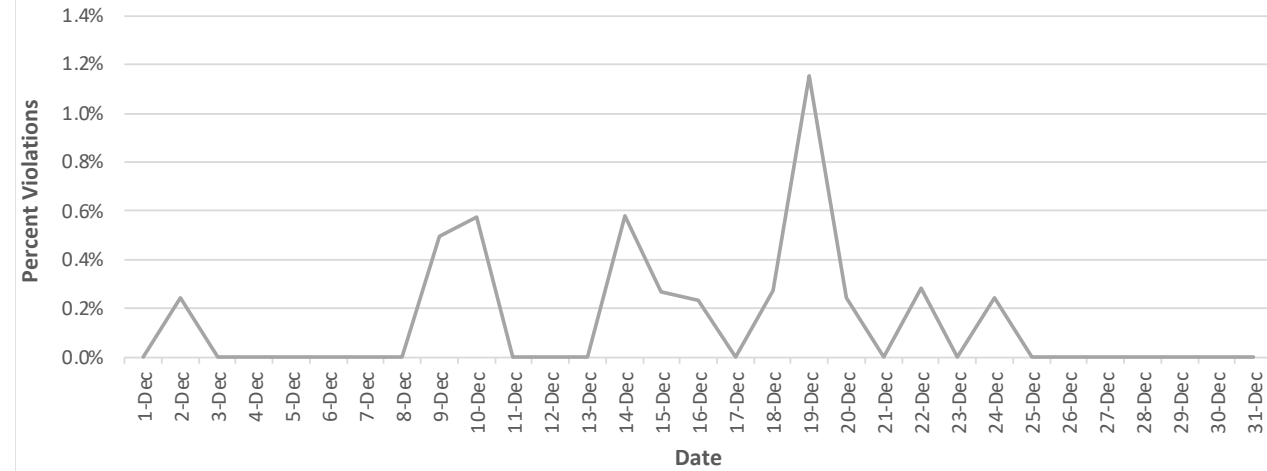

Bethesda Oaks Data Review December 2022

December 2022 Total Cars & Violators

Pool Sign

December Total Cars & Violators

Phase 3 Sign

December Total Cars & Violators

December Percent Violations

Pool Sign

December Percent Violations

Phase 3 Sign

December Percent Violations

December Speeds

Pool Sign

Phase 3 Sign

December 3 Cars & Violators Per Hour

Pool Sign