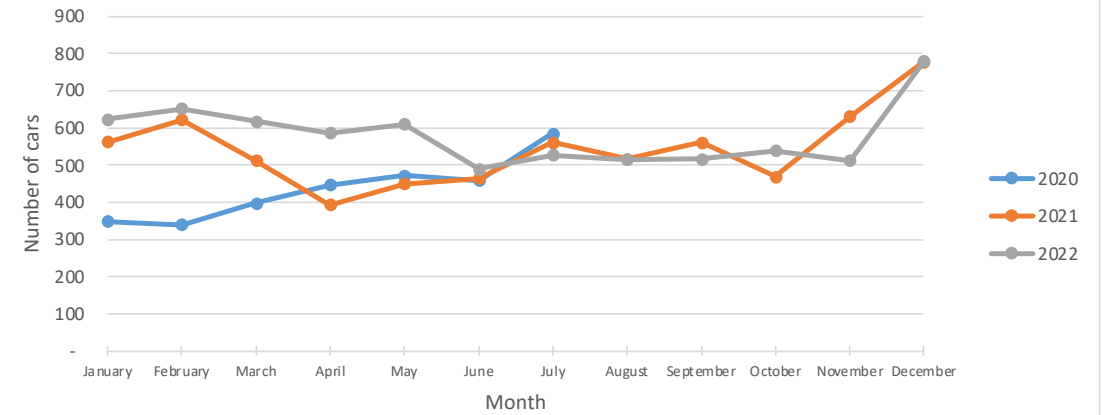

December Percent Violations

Phase 3 Sign

December Percent Violations

December Speeds

Pool Sign

Phase 3 Sign

December 3 Cars & Violators Per Hour

Pool Sign

December 3 Cars & Violators per Hour

Phase 3 Sign

November 3 Cars & Violators per Hour

Speeding Trends Past 12 Months (Pool)

Speeding Trends Past 12 Months (Phase 3)

Year over Year Comparison (Pool)

Total Cars Year Over Year

Total Violators Year Over Year

% Violation Year Over Year

Year over Year Comparison (Phase 3)

Total Cars Year Over Year

Total Violators Year Over Year

% Violation Year Over Year