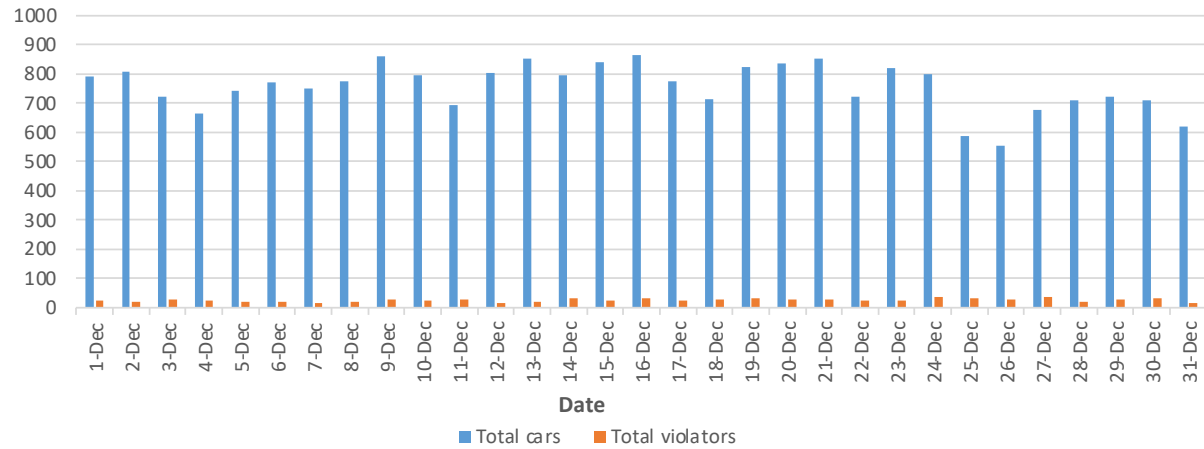

Bethesda Oaks Data Review December 2022

December 2022 Total Cars & Violators

Pool Sign

December Total Cars & Violators

Phase 3 Sign

December Total Cars & Violators

December Percent Violations

Pool Sign

December Percent Violations

Phase 3 Sign

December Percent Violations

December Speeds

Pool Sign

Phase 3 Sign

December 3 Cars & Violators Per Hour

Pool Sign