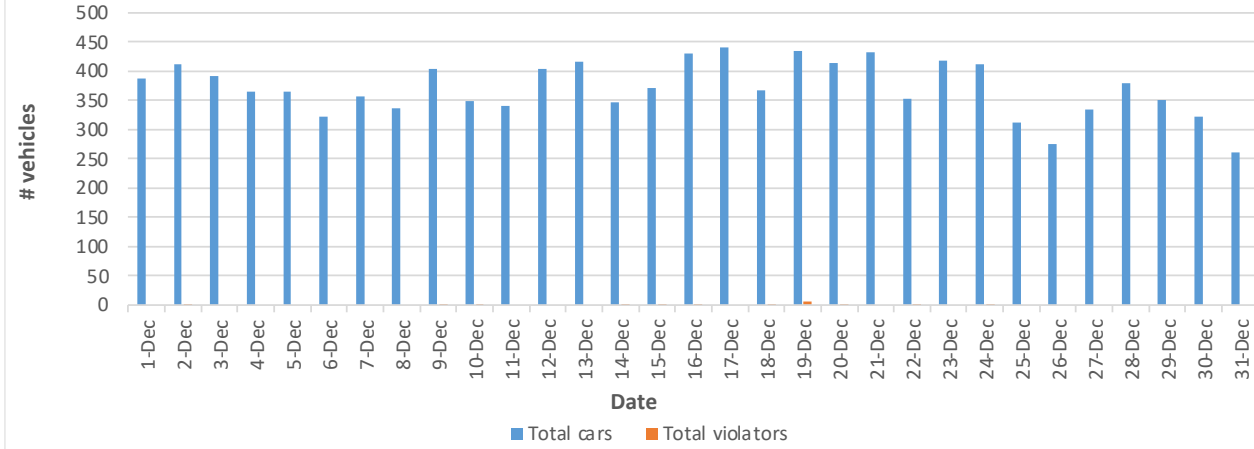

Bethesda Oaks Data Review December 2022

December 2022 Total Cars & Violators

Pool Sign

December Total Cars & Violators

Phase 3 Sign

December Total Cars & Violators

December Percent Violations

Pool Sign

December Percent Violations

Phase 3 Sign

December Percent Violations

December Speeds

Pool Sign

Phase 3 Sign

December 3 Cars & Violators Per Hour

Pool Sign