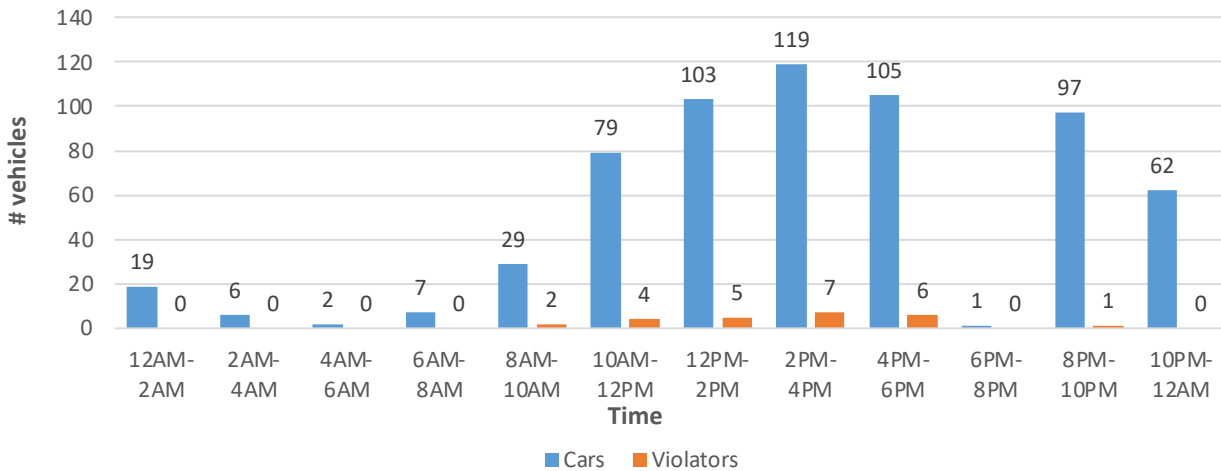

December Percent Violations

Phase 3 Sign

December Percent Violations

December Speeds

Pool Sign

Phase 3 Sign

December 3 Cars & Violators Per Hour

Pool Sign

December 3 Cars & Violators per Hour

Phase 3 Sign

November 3 Cars & Violators per Hour

Speeding Trends Past 12 Months (Pool)

Speeding Trends Past 12 Months (Phase 3)

Year over Year Comparison (Pool)

Total Cars Year Over Year