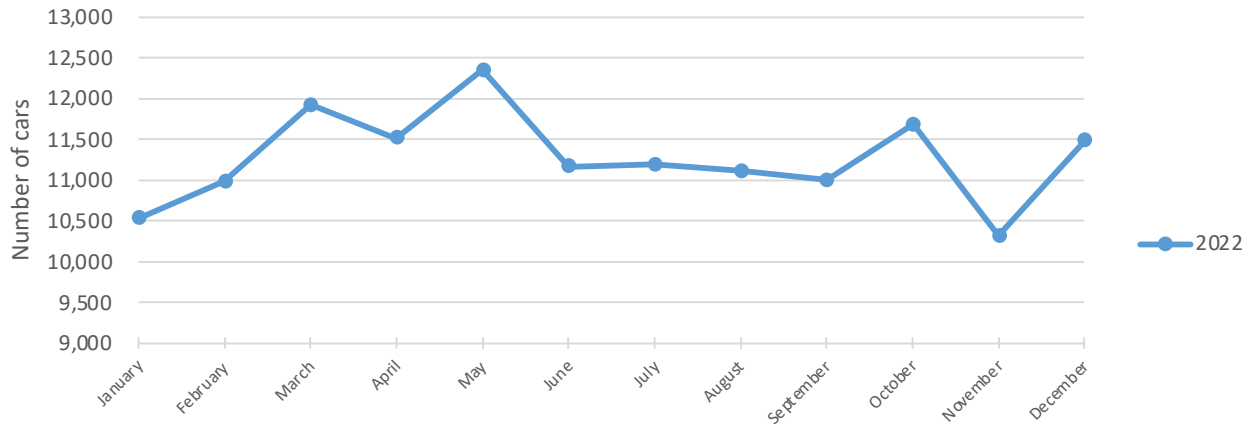

December 3 Cars & Violators per Hour

Phase 3 Sign

November 3 Cars & Violators per Hour

Speeding Trends Past 12 Months (Pool)

Speeding Trends Past 12 Months (Phase 3)

Year over Year Comparison (Pool)

Total Cars Year Over Year

Total Violators Year Over Year

% Violation Year Over Year

Year over Year Comparison (Phase 3)

Total Cars Year Over Year

Total Violators Year Over Year

% Violation Year Over Year