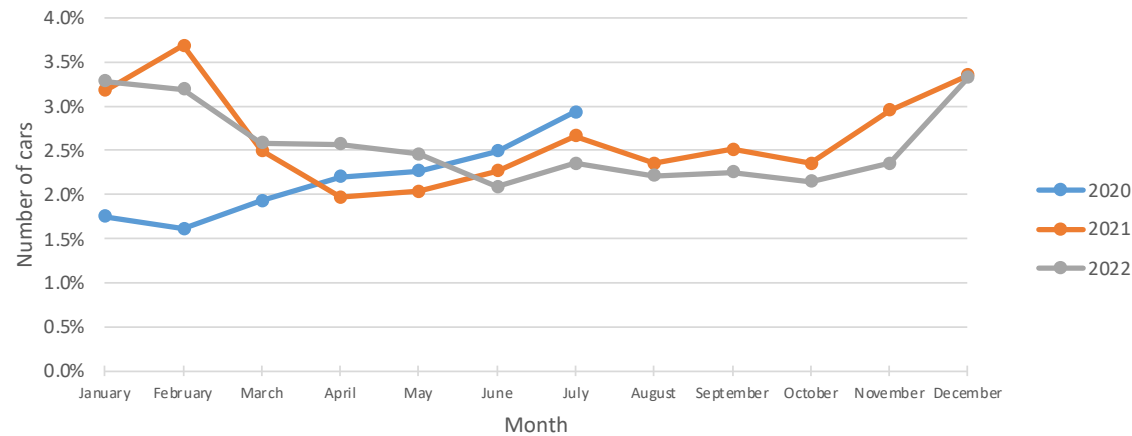

December Percent Violations

Phase 3 Sign

December Percent Violations

December Speeds

Pool Sign

Phase 3 Sign

December 3 Cars & Violators Per Hour

Pool Sign

December 3 Cars & Violators per Hour

Phase 3 Sign

November 3 Cars & Violators per Hour

Speeding Trends Past 12 Months (Pool)

Speeding Trends Past 12 Months (Phase 3)

Year over Year Comparison (Pool)

Total Cars Year Over Year

Total Violators Year Over Year

% Violation Year Over Year

Year over Year Comparison (Phase 3)

Total Cars Year Over Year

Total Violators Year Over Year

% Violation Year Over Year