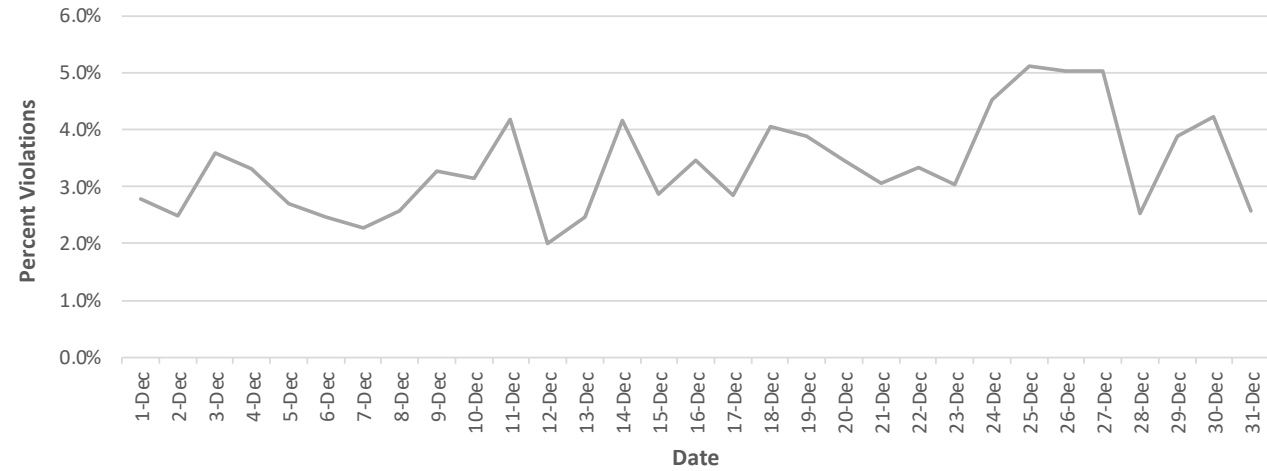

Bethesda Oaks Data Review December 2022

December 2022 Total Cars & Violators

Pool Sign

December Total Cars & Violators

Phase 3 Sign

December Total Cars & Violators

December Percent Violations

Pool Sign

December Percent Violations

Phase 3 Sign

December Percent Violations

December Speeds

Pool Sign

Phase 3 Sign

December 3 Cars & Violators Per Hour

Pool Sign