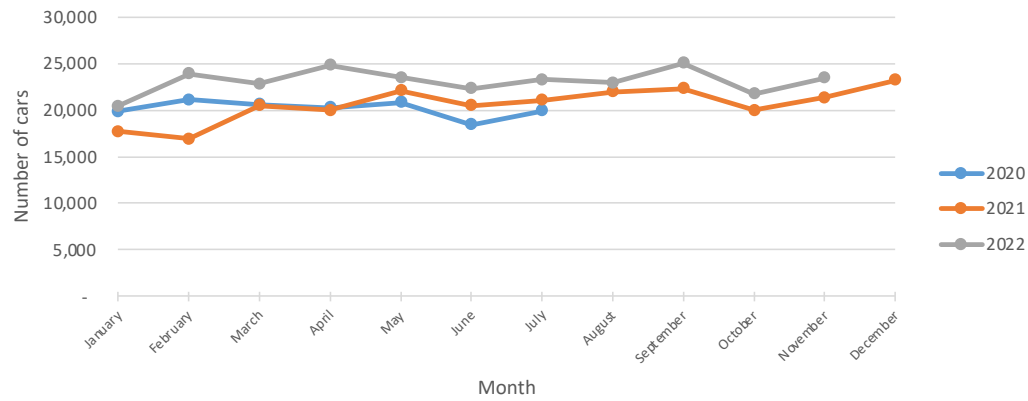

December Percent Violations

Phase 3 Sign

December Percent Violations

December Speeds

Pool Sign

Phase 3 Sign

December 3 Cars & Violators Per Hour

Pool Sign

December 3 Cars & Violators per Hour

Phase 3 Sign

November 3 Cars & Violators per Hour

Speeding Trends Past 12 Months (Pool)

Speeding Trends Past 12 Months (Phase 3)

Year over Year Comparison (Pool)

Total Cars Year Over Year

Total Violators Year Over Year

% Violation Year Over Year

Year over Year Comparison (Phase 3)

Total Cars Year Over Year

Total Violators Year Over Year

% Violation Year Over Year