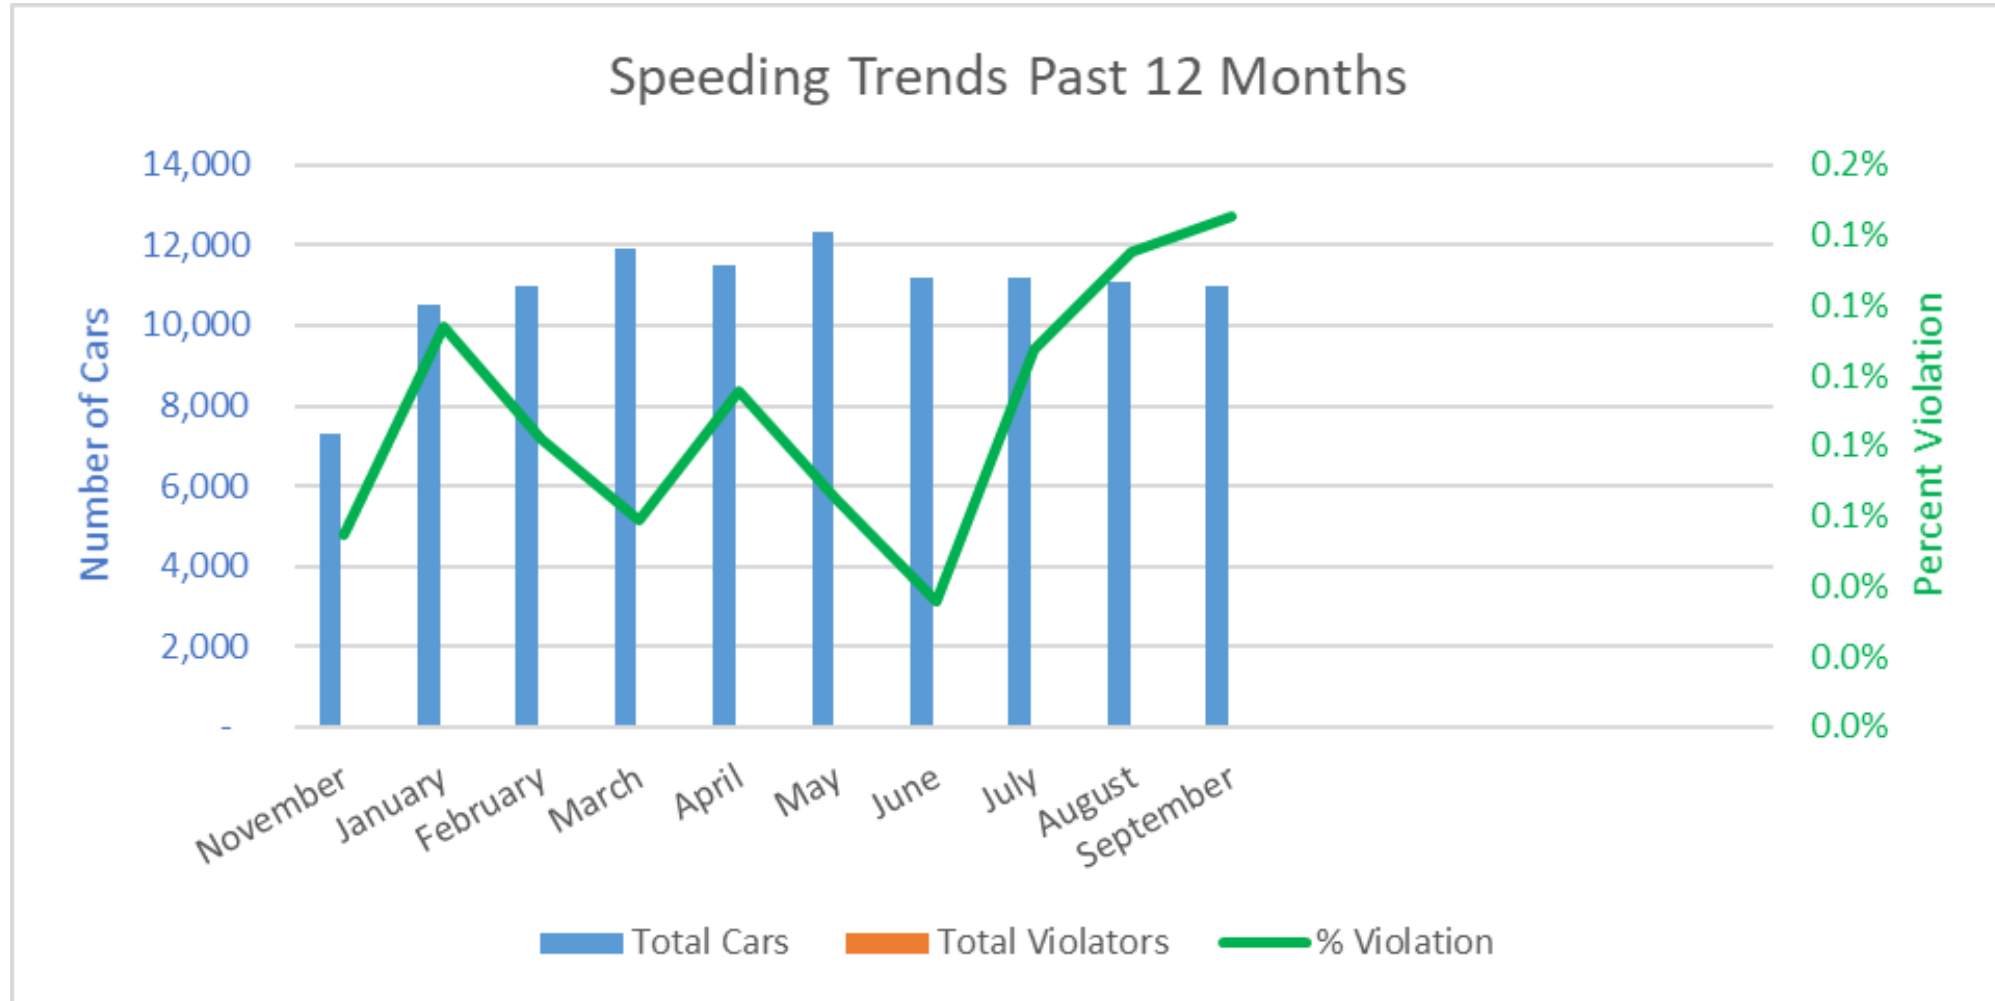

Speeding Trends Past 12 Months (Phase 3)