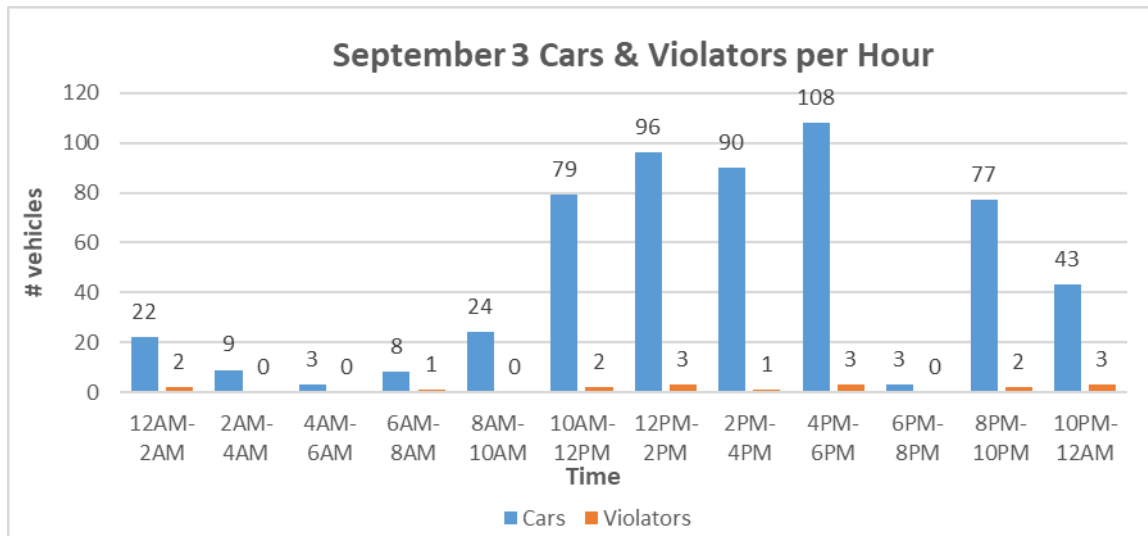

September 3 Cars & Violators Per Hour

Pool Sign