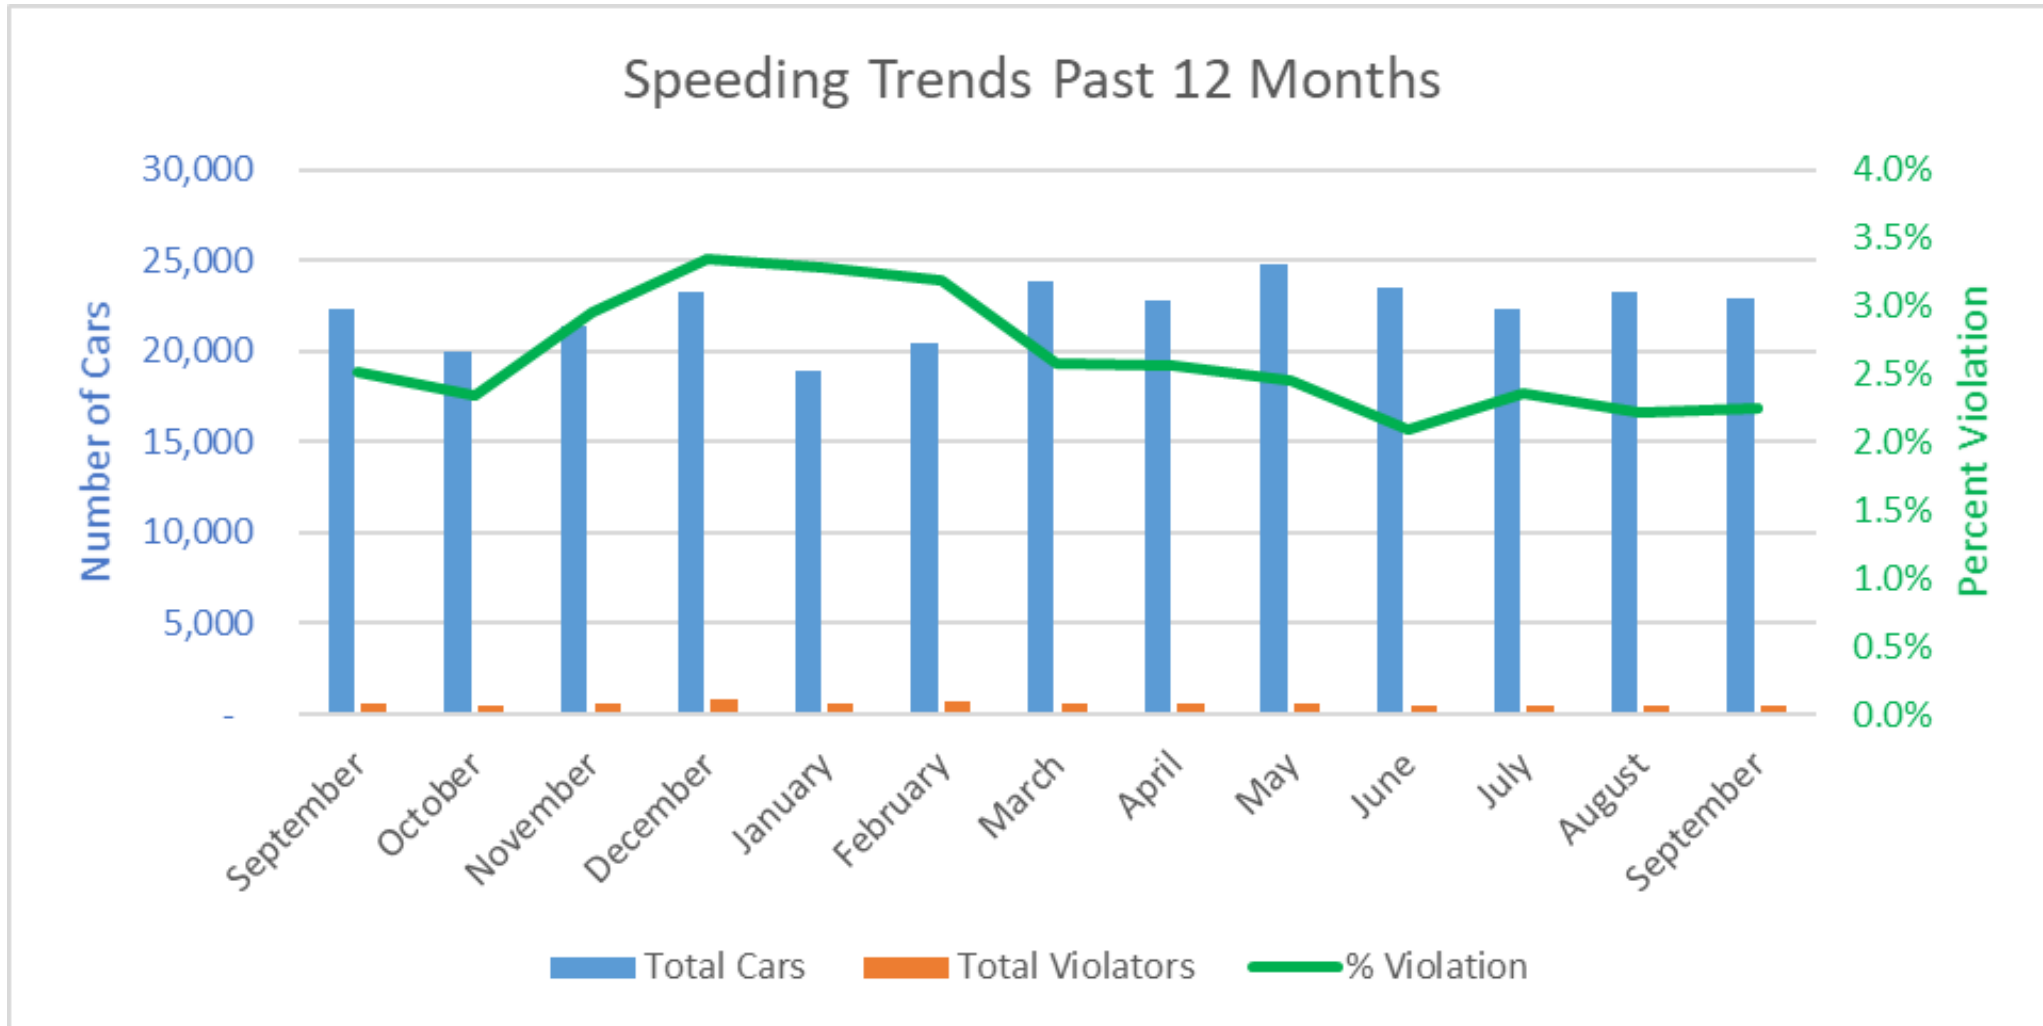

Speeding Trends Past 12 Months (Pool)