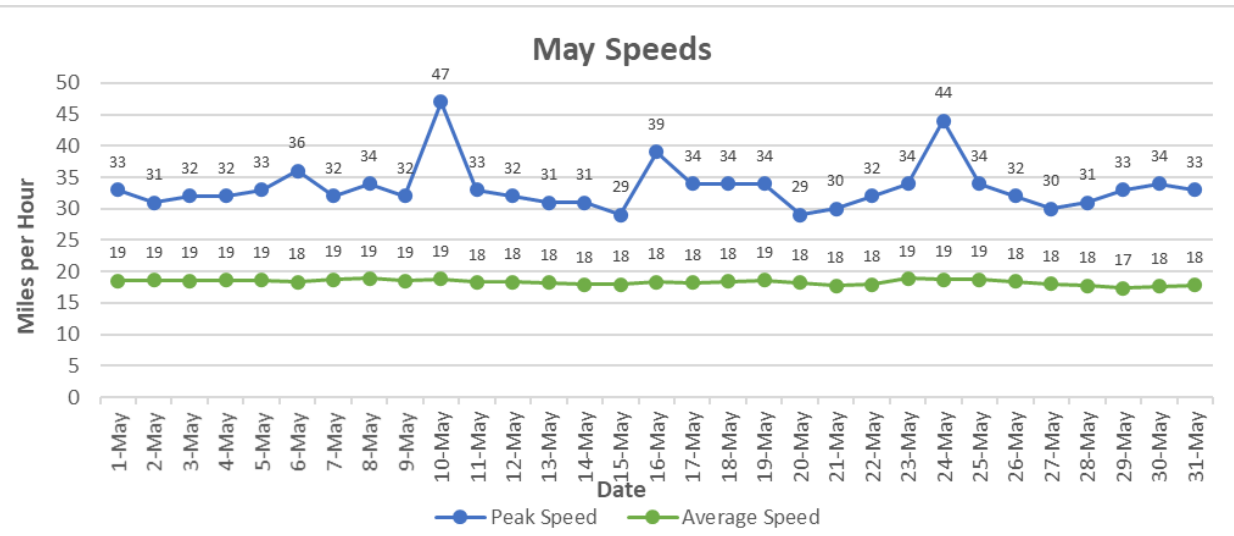

Bethesda Oaks Data Review

May 2022

May 2022 Total Cars & Violators

Pool Sign

Phase 3 Sign

May Percent Violations

Pool Sign

Phase 3 Sign

May Speeds

Pool Sign

Phase 3 Sign

May 3 Cars & Violators Per Hour

Pool Sign

Phase 3 Sign

Speeding Trends Past 12 Months (Pool)

Speeding Trends Past 12 Months (Phase 3)