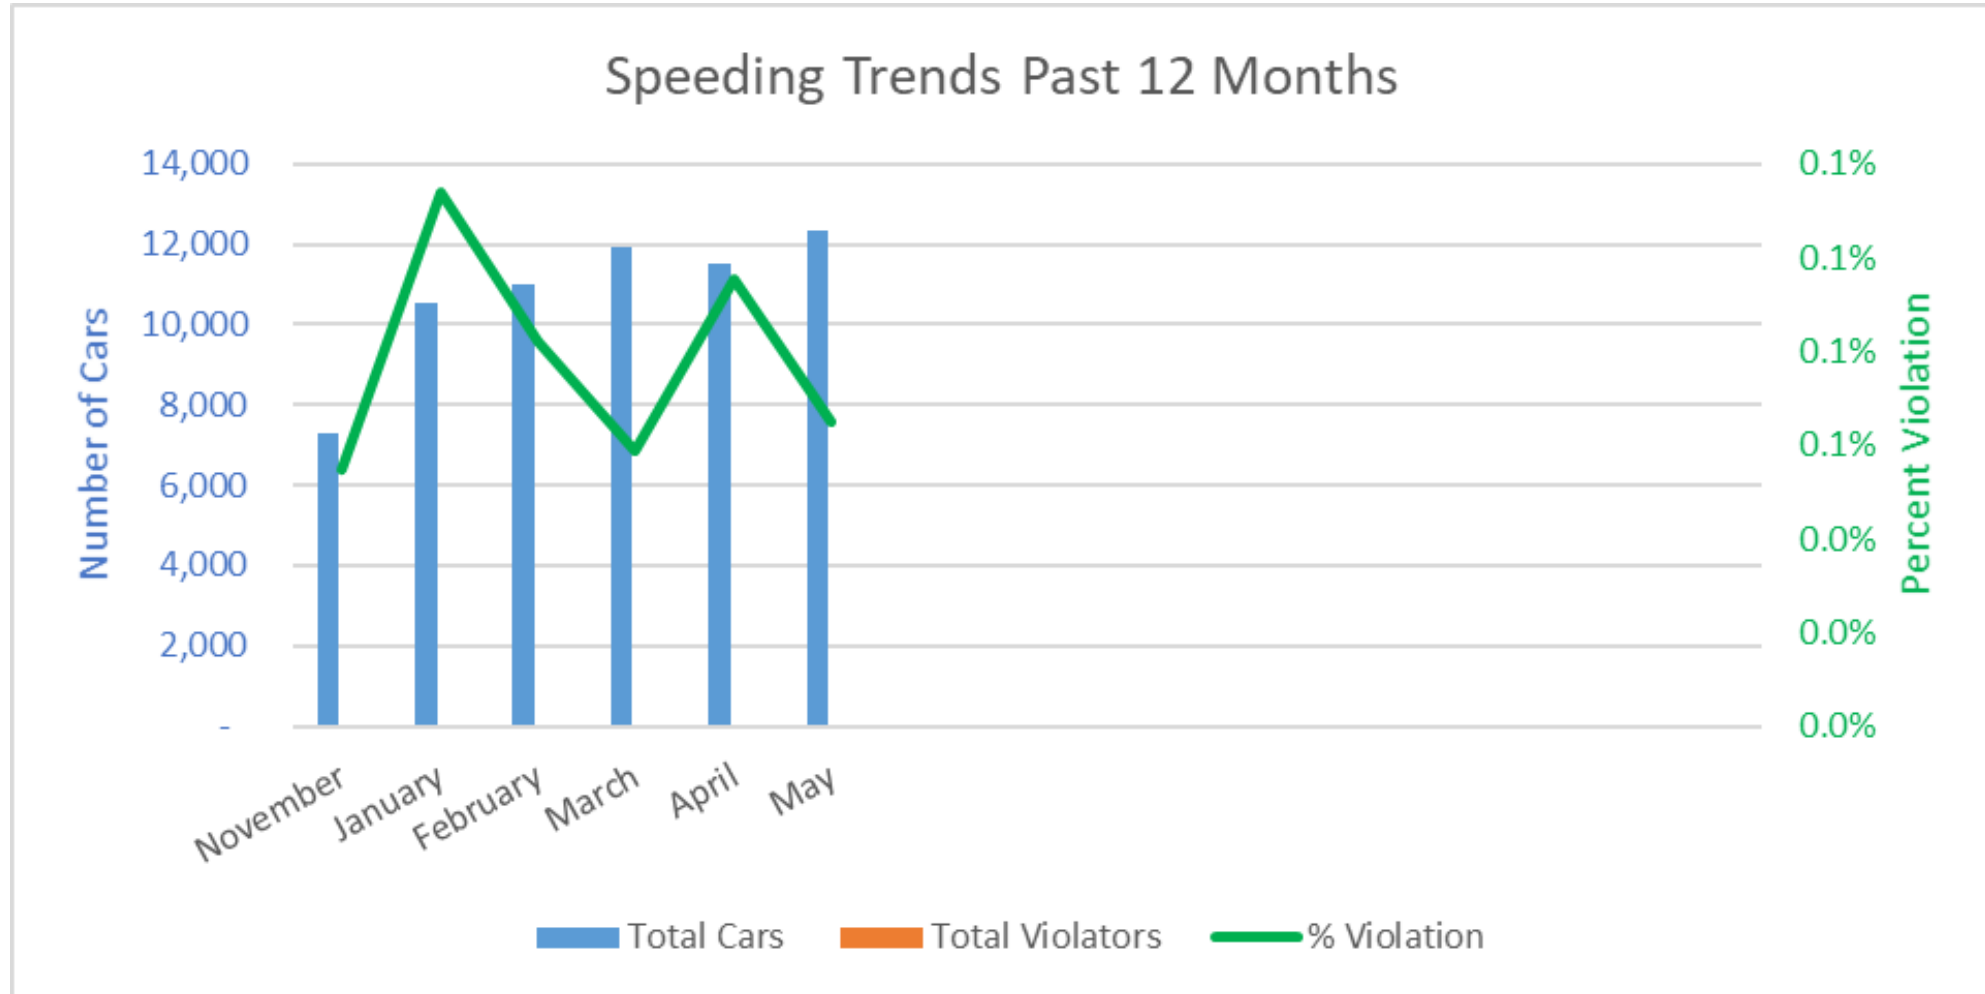

Bethesda Oaks Data Review

May 2022

May 2022 Total Cars & Violators

Pool Sign

Phase 3 Sign

May Percent Violations

Pool Sign

Phase 3 Sign

May Speeds

Pool Sign

Phase 3 Sign

May 3 Cars & Violators Per Hour

Pool Sign

Phase 3 Sign

Speeding Trends Past 12 Months (Pool)

Speeding Trends Past 12 Months (Phase 3)

Year over Year Comparison (Pool)

Total Cars Year Over Year

Total Violators Year Over Year

% Violation Year Over Year

Year over Year Comparison (Phase 3)

Total Cars Year Over Year

Total Violators Year Over Year