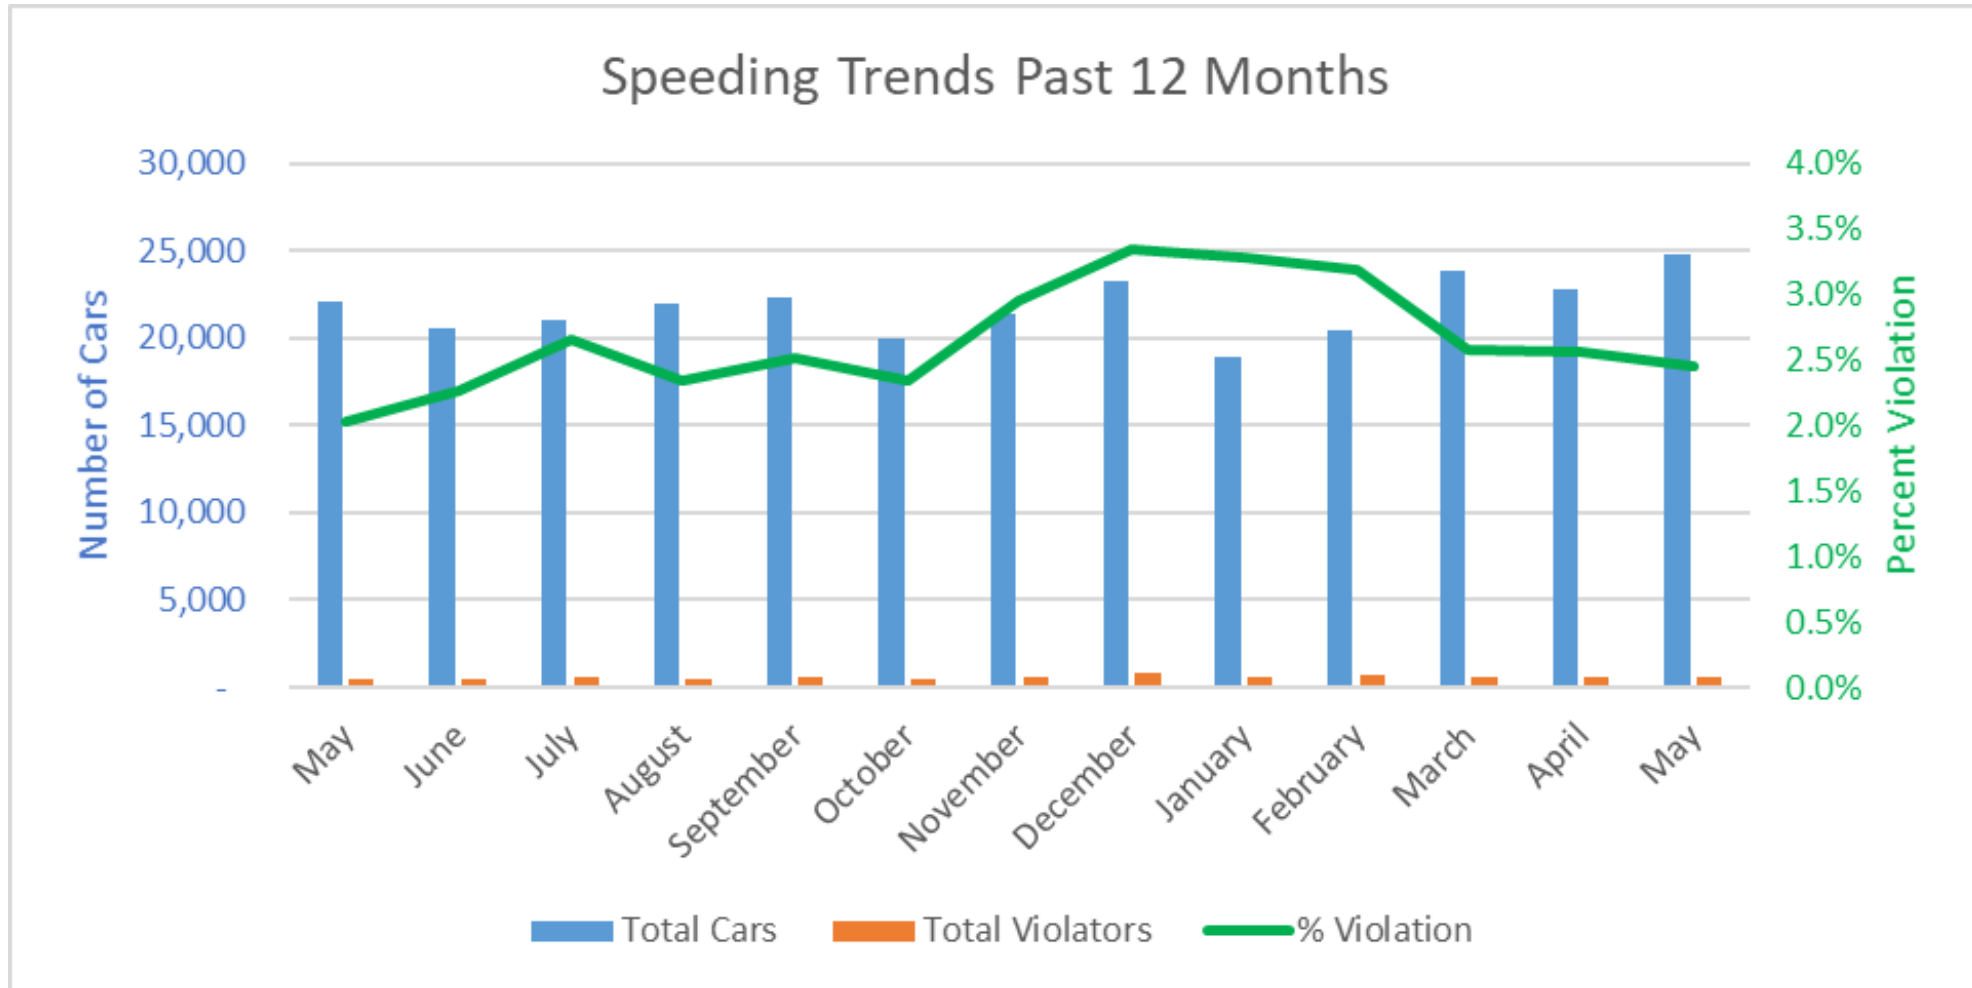

Bethesda Oaks Data Review

May 2022

May 2022 Total Cars & Violators

Pool Sign

Phase 3 Sign

May Percent Violations

Pool Sign

Phase 3 Sign

May Speeds

Pool Sign

Phase 3 Sign

May 3 Cars & Violators Per Hour

Pool Sign

Phase 3 Sign

Speeding Trends Past 12 Months (Pool)

Speeding Trends Past 12 Months (Phase 3)

Year over Year Comparison (Pool)

Total Cars Year Over Year

Total Violators Year Over Year

% Violation Year Over Year

Year over Year Comparison (Phase 3)

Total Cars Year Over Year

Total Violators Year Over Year