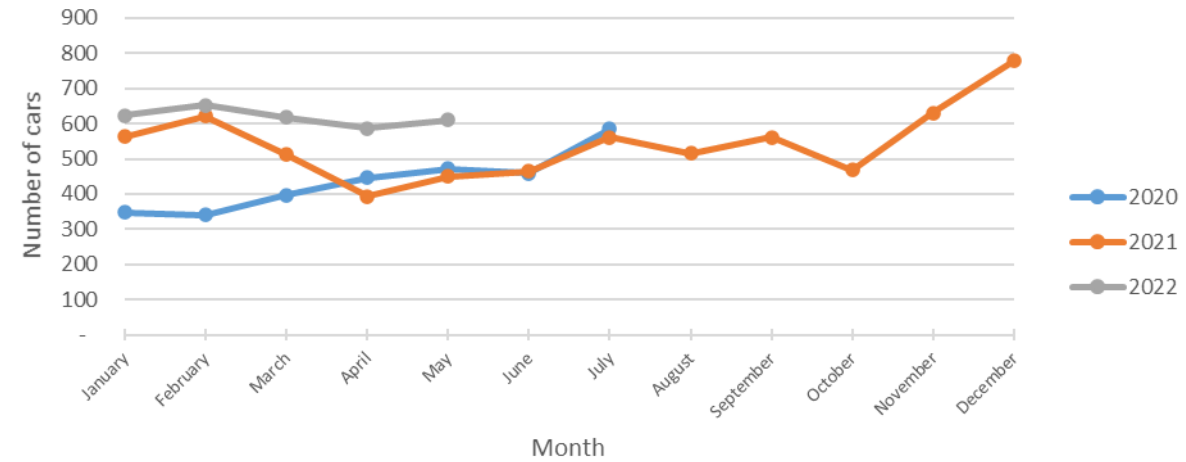

Bethesda Oaks Data Review

May 2022

May 2022 Total Cars & Violators

Pool Sign

Phase 3 Sign

May Percent Violations

Pool Sign

Phase 3 Sign

May Speeds

Pool Sign

Phase 3 Sign

May 3 Cars & Violators Per Hour

Pool Sign

Phase 3 Sign

Speeding Trends Past 12 Months (Pool)

Speeding Trends Past 12 Months (Phase 3)

Year over Year Comparison (Pool)

Total Cars Year Over Year

Total Violators Year Over Year

% Violation Year Over Year

Year over Year Comparison (Phase 3)

Total Cars Year Over Year

Total Violators Year Over Year