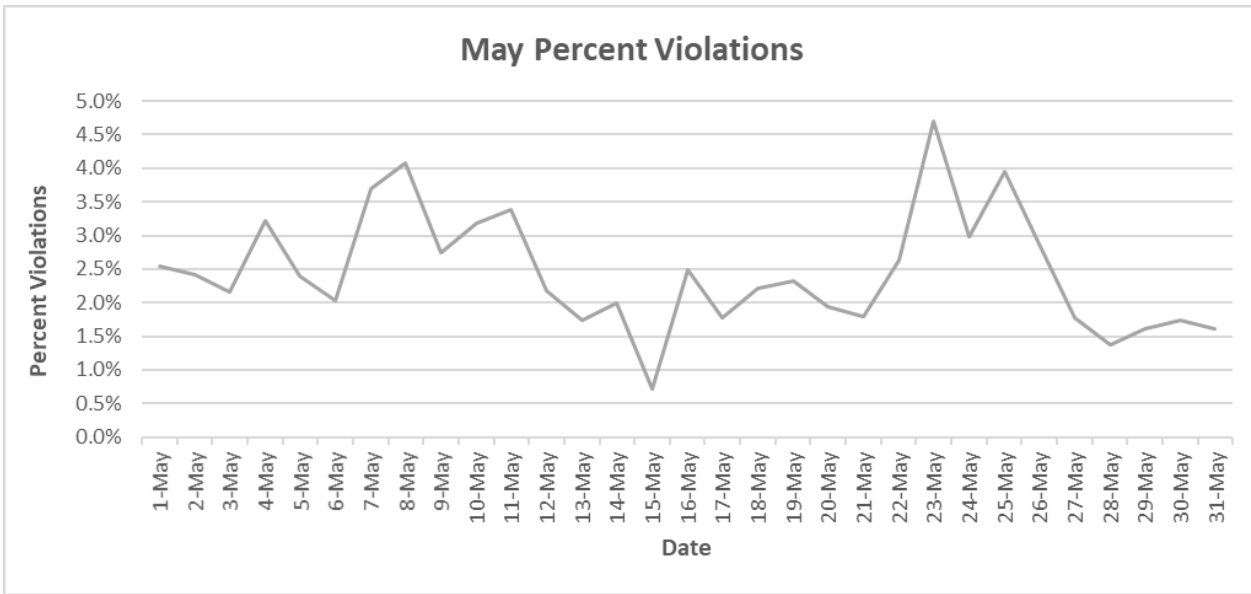

Bethesda Oaks Data Review

May 2022

May 2022 Total Cars & Violators

Pool Sign

Phase 3 Sign

May Percent Violations

Pool Sign

Phase 3 Sign

May Speeds

Pool Sign

Phase 3 Sign

May 3 Cars & Violators Per Hour

Pool Sign

Phase 3 Sign

Speeding Trends Past 12 Months (Pool)

Speeding Trends Past 12 Months (Phase 3)