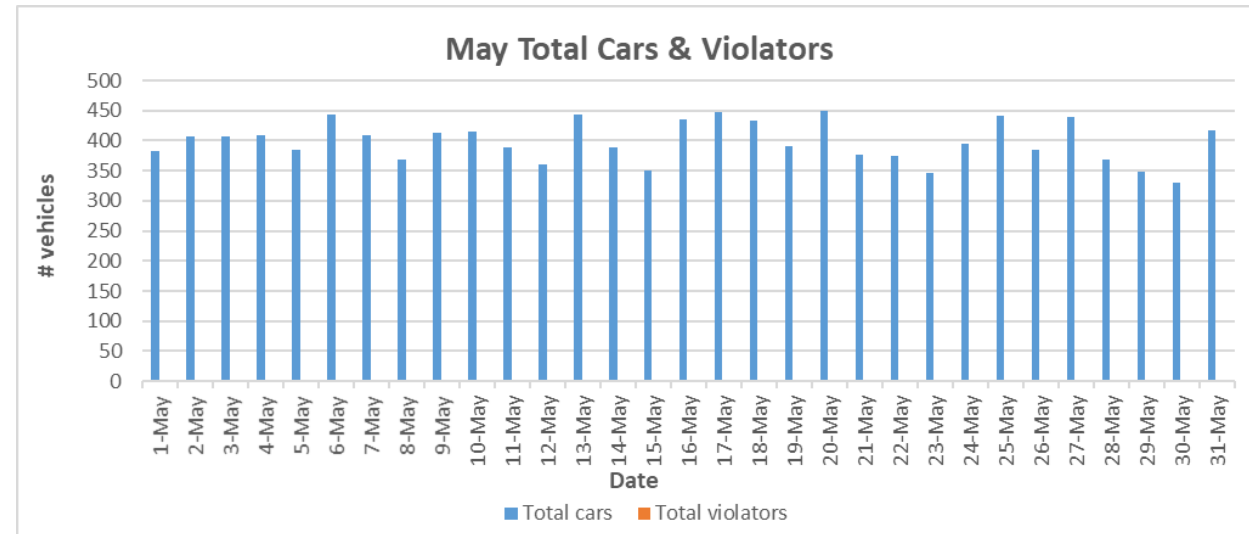

Bethesda Oaks Data Review

May 2022

May 2022 Total Cars & Violators

Pool Sign

Phase 3 Sign

May Percent Violations

Pool Sign

Phase 3 Sign

May Speeds

Pool Sign

Phase 3 Sign

May 3 Cars & Violators Per Hour

Pool Sign

Phase 3 Sign

Speeding Trends Past 12 Months (Pool)

Speeding Trends Past 12 Months (Phase 3)

Year over Year Comparison (Pool)

Total Cars Year Over Year

Total Violators Year Over Year

% Violation Year Over Year

Year over Year Comparison (Phase 3)

Total Cars Year Over Year

Total Violators Year Over Year