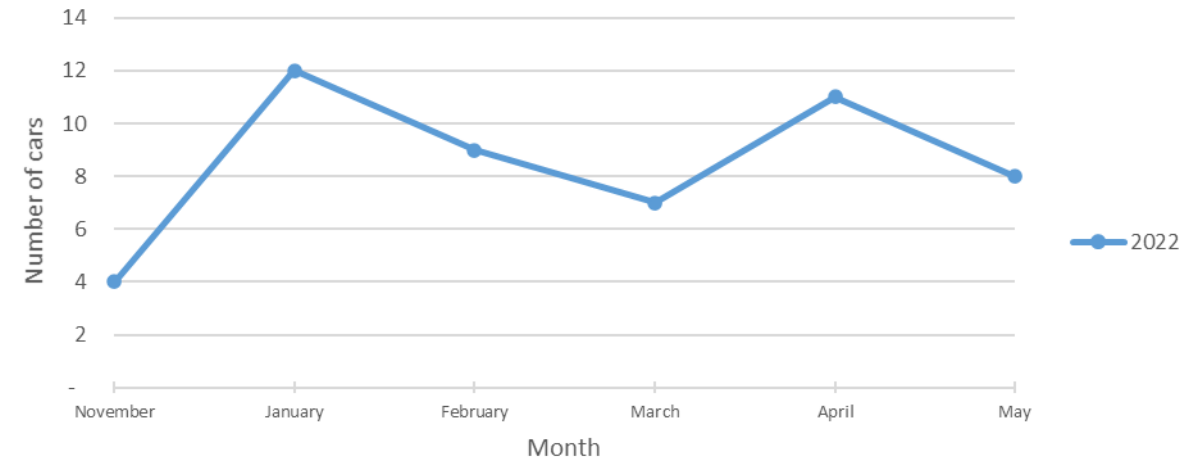

May Speeds

Pool Sign

Phase 3 Sign

May 3 Cars & Violators Per Hour

Pool Sign

Phase 3 Sign

Speeding Trends Past 12 Months (Pool)

Speeding Trends Past 12 Months (Phase 3)

Year over Year Comparison (Pool)

Total Cars Year Over Year

Total Violators Year Over Year

% Violation Year Over Year

Year over Year Comparison (Phase 3)

Total Cars Year Over Year

Total Violators Year Over Year