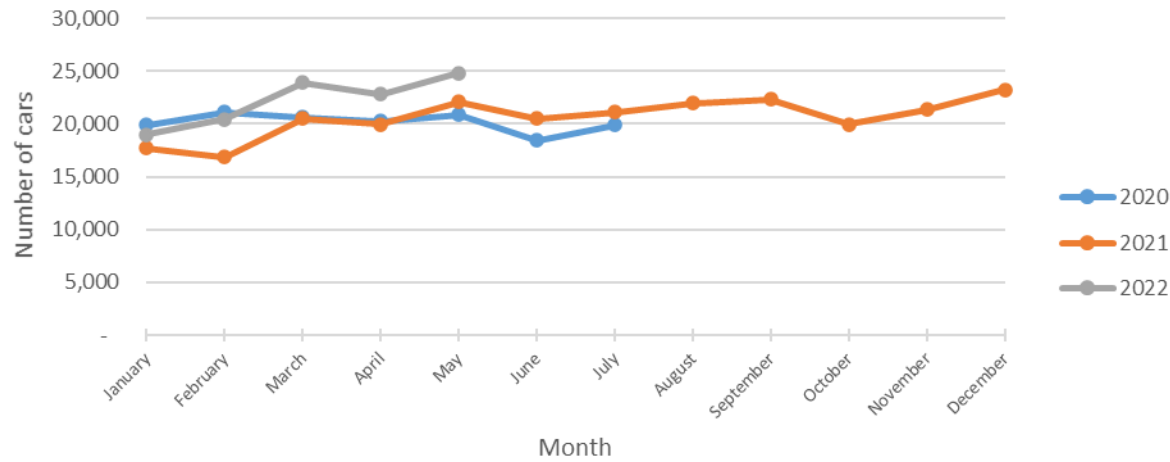

Bethesda Oaks Data Review

May 2022

May 2022 Total Cars & Violators

Pool Sign

Phase 3 Sign

May Percent Violations

Pool Sign

Phase 3 Sign

May Speeds

Pool Sign

Phase 3 Sign

May 3 Cars & Violators Per Hour

Pool Sign

Phase 3 Sign

Speeding Trends Past 12 Months (Pool)

Speeding Trends Past 12 Months (Phase 3)

Year over Year Comparison (Pool)

Total Cars Year Over Year

Total Violators Year Over Year

% Violation Year Over Year

Year over Year Comparison (Phase 3)

Total Cars Year Over Year

Total Violators Year Over Year