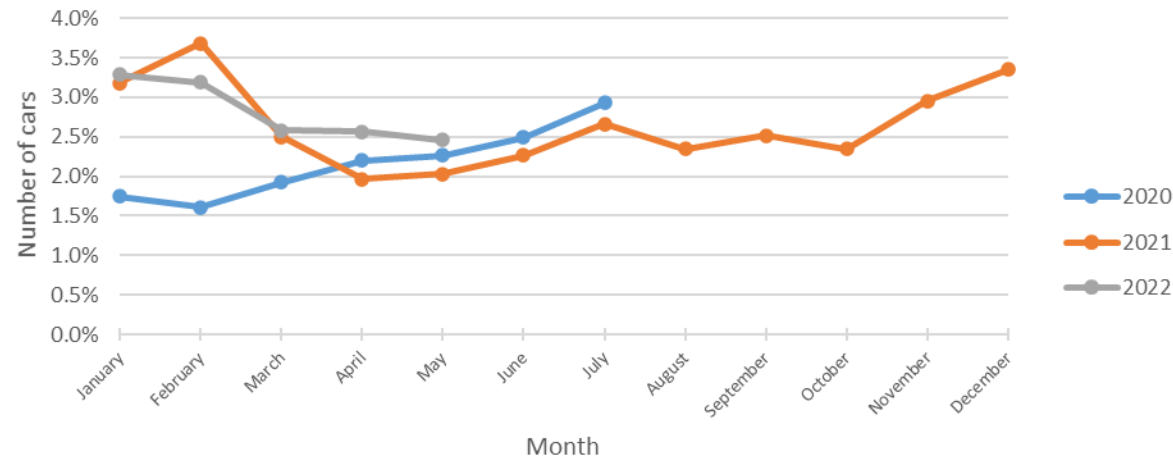

May Speeds

Pool Sign

Phase 3 Sign

May 3 Cars & Violators Per Hour

Pool Sign

Phase 3 Sign

Speeding Trends Past 12 Months (Pool)

Speeding Trends Past 12 Months (Phase 3)

Year over Year Comparison (Pool)

Total Cars Year Over Year

Total Violators Year Over Year

% Violation Year Over Year

Year over Year Comparison (Phase 3)

Total Cars Year Over Year

Total Violators Year Over Year