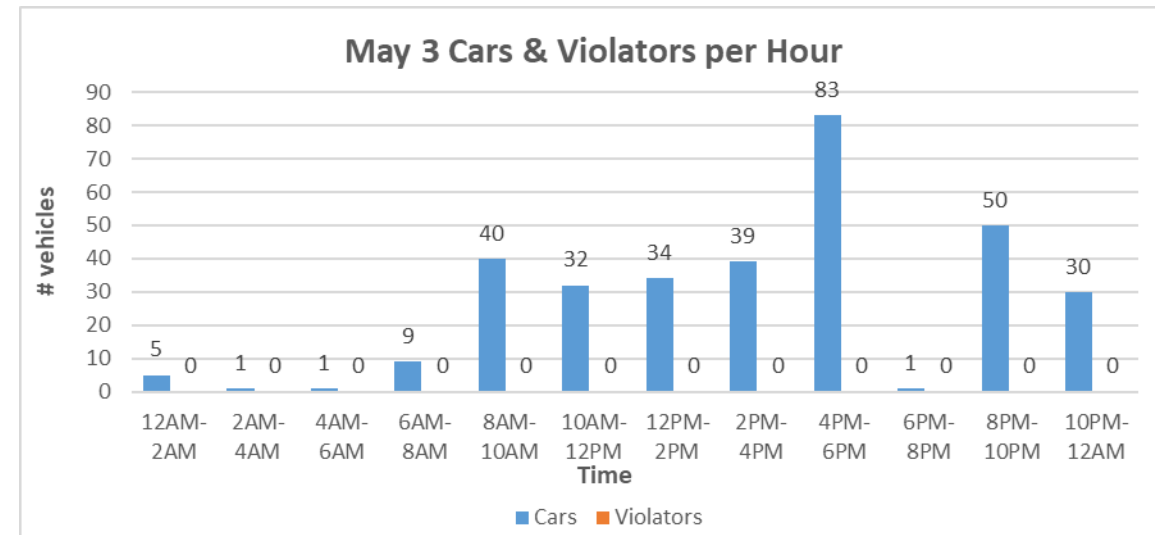

May Speeds

Pool Sign

Phase 3 Sign

May 3 Cars & Violators Per Hour

Pool Sign

Phase 3 Sign

Speeding Trends Past 12 Months (Pool)

Speeding Trends Past 12 Months (Phase 3)

Year over Year Comparison (Pool)

Total Cars Year Over Year

Total Violators Year Over Year

% Violation Year Over Year

Year over Year Comparison (Phase 3)

Total Cars Year Over Year

Total Violators Year Over Year