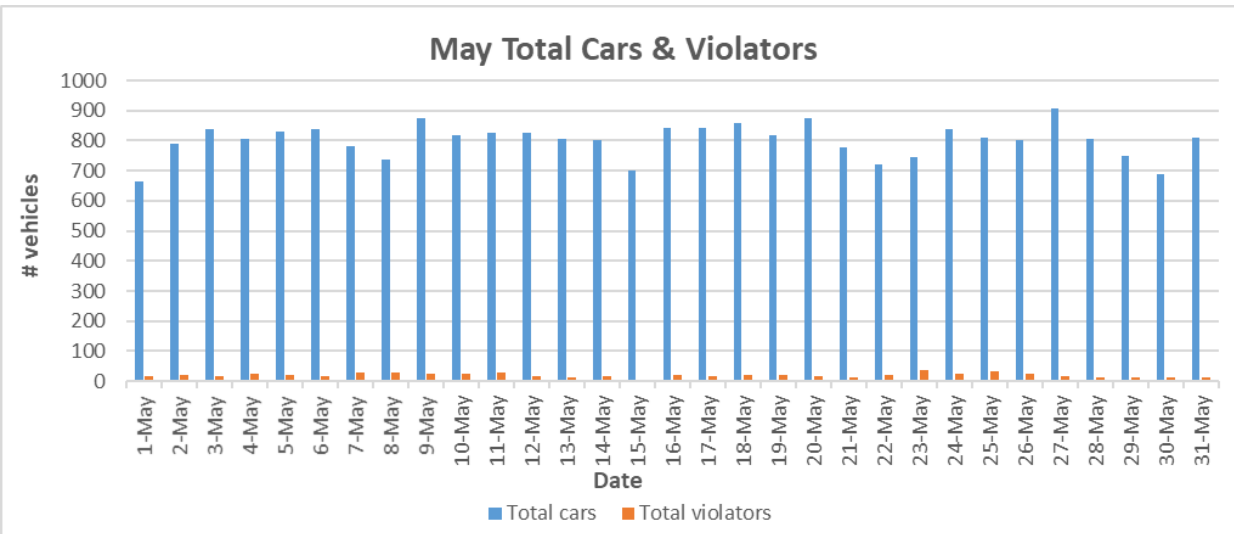

Bethesda Oaks Data Review

May 2022

May 2022 Total Cars & Violators

Pool Sign

Phase 3 Sign

May Percent Violations

Pool Sign

Phase 3 Sign

May Speeds

Pool Sign

Phase 3 Sign

May 3 Cars & Violators Per Hour

Pool Sign

Phase 3 Sign

Speeding Trends Past 12 Months (Pool)

Speeding Trends Past 12 Months (Phase 3)

Year over Year Comparison (Pool)

Total Cars Year Over Year

Total Violators Year Over Year

% Violation Year Over Year

Year over Year Comparison (Phase 3)

Total Cars Year Over Year

Total Violators Year Over Year