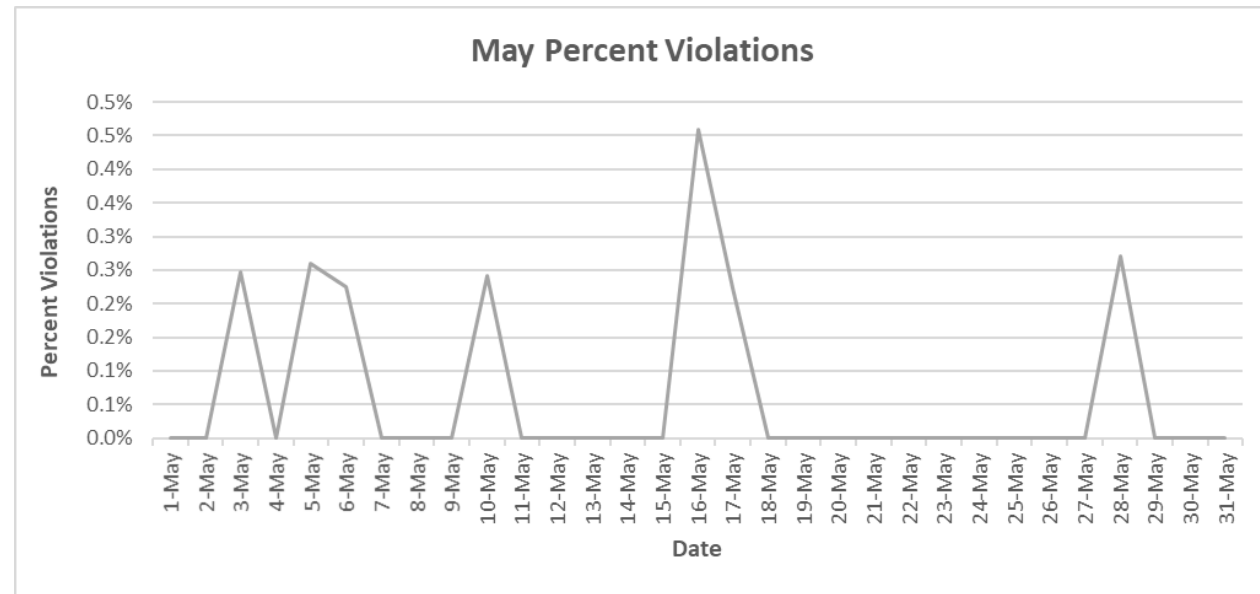

Bethesda Oaks Data Review

May 2022

May 2022 Total Cars & Violators

Pool Sign

Phase 3 Sign

May Percent Violations

Pool Sign

Phase 3 Sign

May Speeds

Pool Sign

Phase 3 Sign

May 3 Cars & Violators Per Hour

Pool Sign

Phase 3 Sign

Speeding Trends Past 12 Months (Pool)

Speeding Trends Past 12 Months (Phase 3)