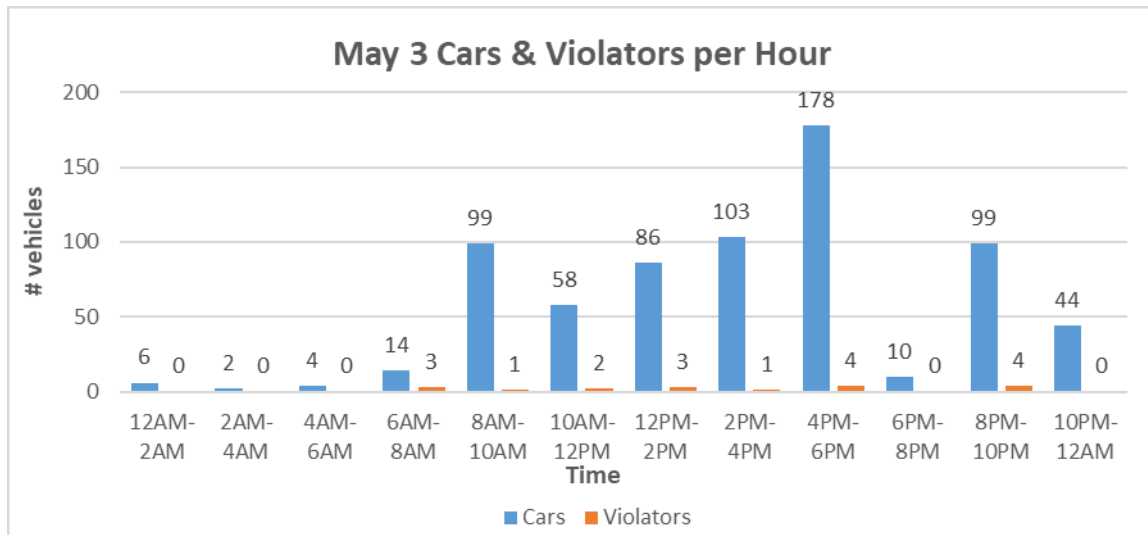

May Speeds

Pool Sign

Phase 3 Sign

May 3 Cars & Violators Per Hour

Pool Sign

Phase 3 Sign

Speeding Trends Past 12 Months (Pool)

Speeding Trends Past 12 Months (Phase 3)

Year over Year Comparison (Pool)

Total Cars Year Over Year

Total Violators Year Over Year

% Violation Year Over Year

Year over Year Comparison (Phase 3)

Total Cars Year Over Year

Total Violators Year Over Year