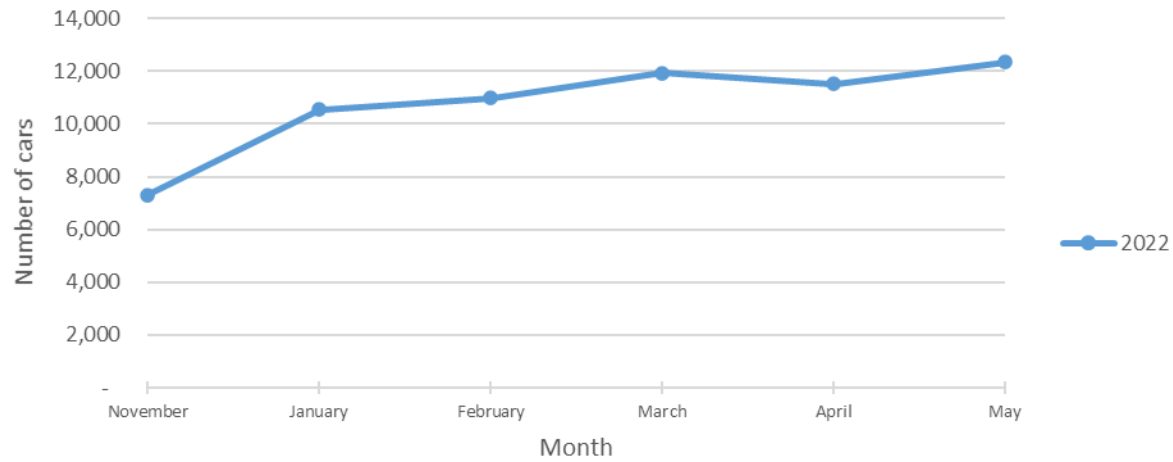

May Speeds

Pool Sign

Phase 3 Sign

May 3 Cars & Violators Per Hour

Pool Sign

Phase 3 Sign

Speeding Trends Past 12 Months (Pool)

Speeding Trends Past 12 Months (Phase 3)

Year over Year Comparison (Pool)

Total Cars Year Over Year

Total Violators Year Over Year

% Violation Year Over Year

Year over Year Comparison (Phase 3)

Total Cars Year Over Year

Total Violators Year Over Year

% Violation Year Over Year