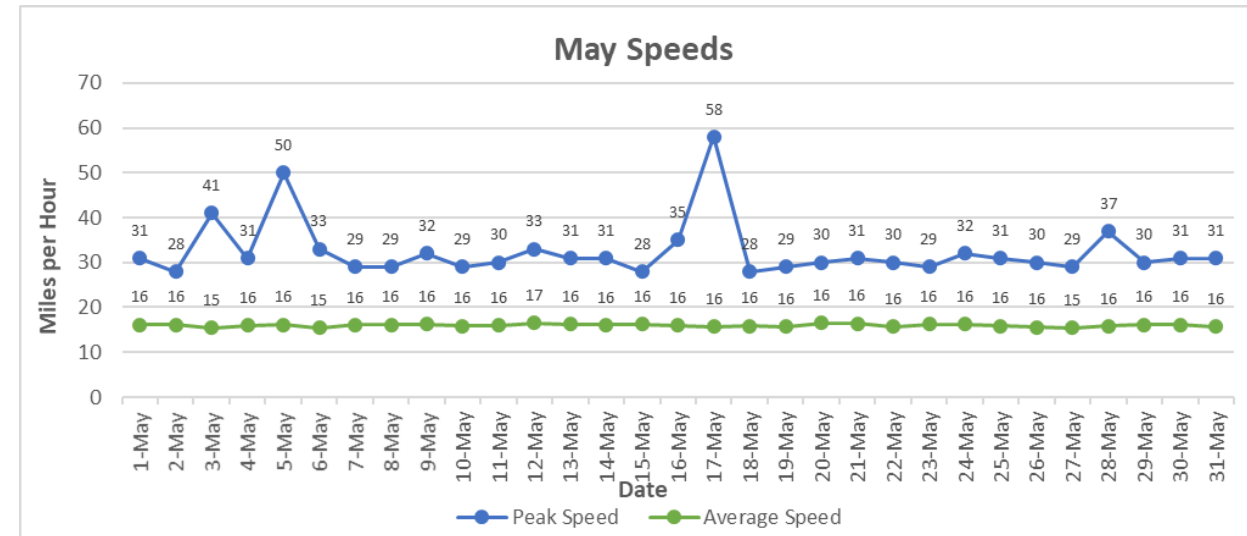

Bethesda Oaks Data Review

May 2022

May 2022 Total Cars & Violators

Pool Sign

Phase 3 Sign

May Percent Violations

Pool Sign

Phase 3 Sign

May Speeds

Pool Sign

Phase 3 Sign

May 3 Cars & Violators Per Hour

Pool Sign

Phase 3 Sign

Speeding Trends Past 12 Months (Pool)

Speeding Trends Past 12 Months (Phase 3)