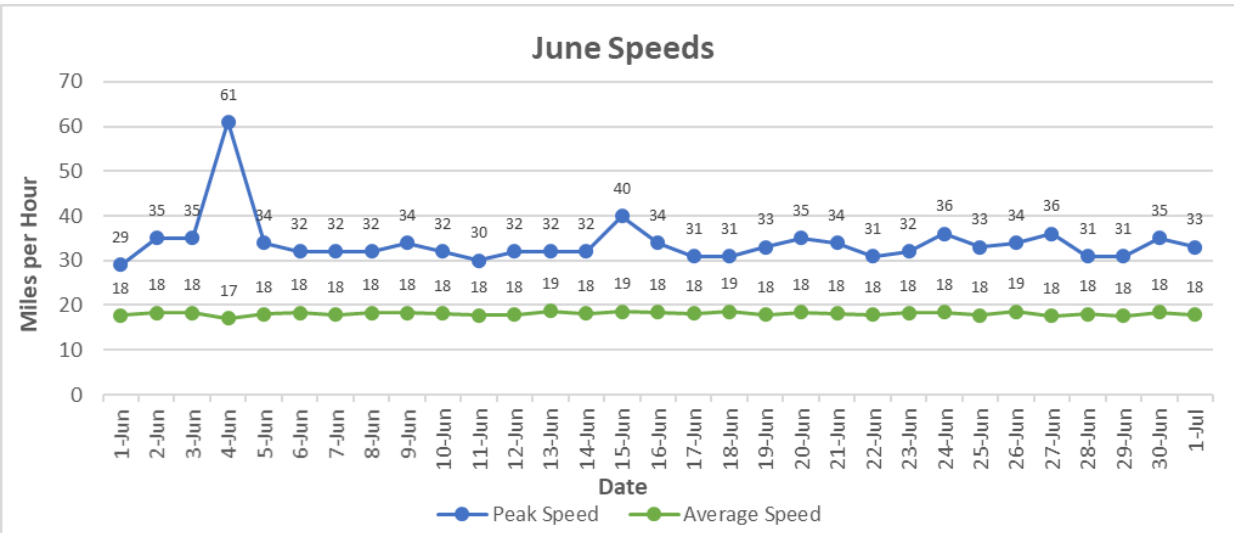

Bethesda Oaks Data Review

June 2022

June 2022 Total Cars & Violators

Pool Sign

Phase 3 Sign

June Percent Violations

Pool Sign

Phase 3 Sign

June Speeds

Pool Sign

Phase 3 Sign

June 3 Cars & Violators Per Hour

Pool Sign

Phase 3 Sign

Speeding Trends Past 12 Months (Pool)

Speeding Trends Past 12 Months (Phase 3)