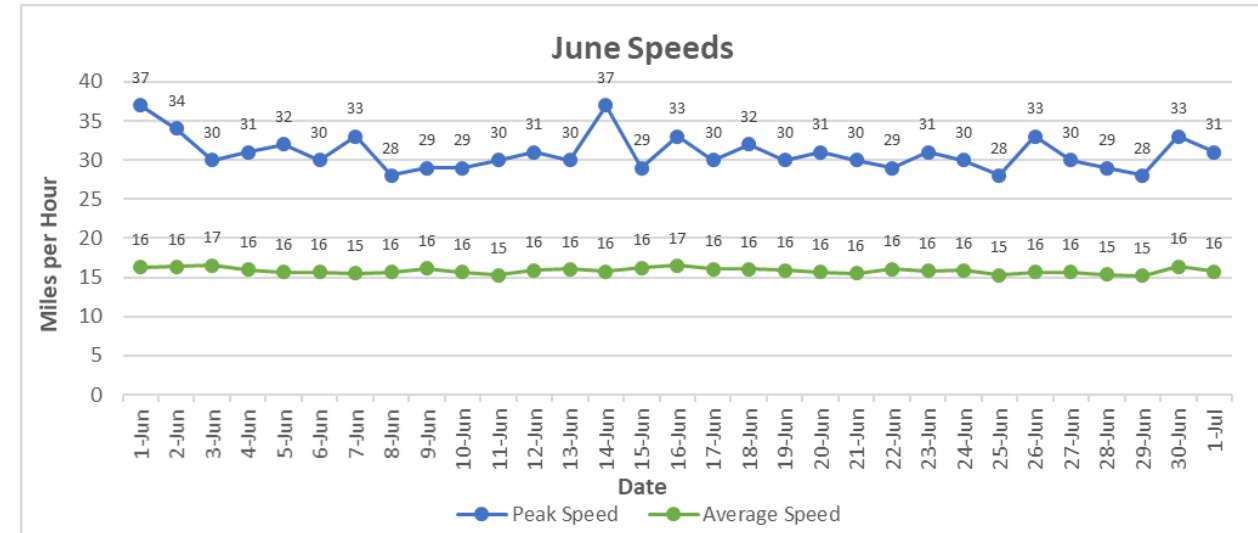

Bethesda Oaks Data Review

June 2022

June 2022 Total Cars & Violators

Pool Sign

Phase 3 Sign

June Percent Violations

Pool Sign

Phase 3 Sign

June Speeds

Pool Sign

Phase 3 Sign

June 3 Cars & Violators Per Hour

Pool Sign

Phase 3 Sign

Speeding Trends Past 12 Months (Pool)

Speeding Trends Past 12 Months (Phase 3)