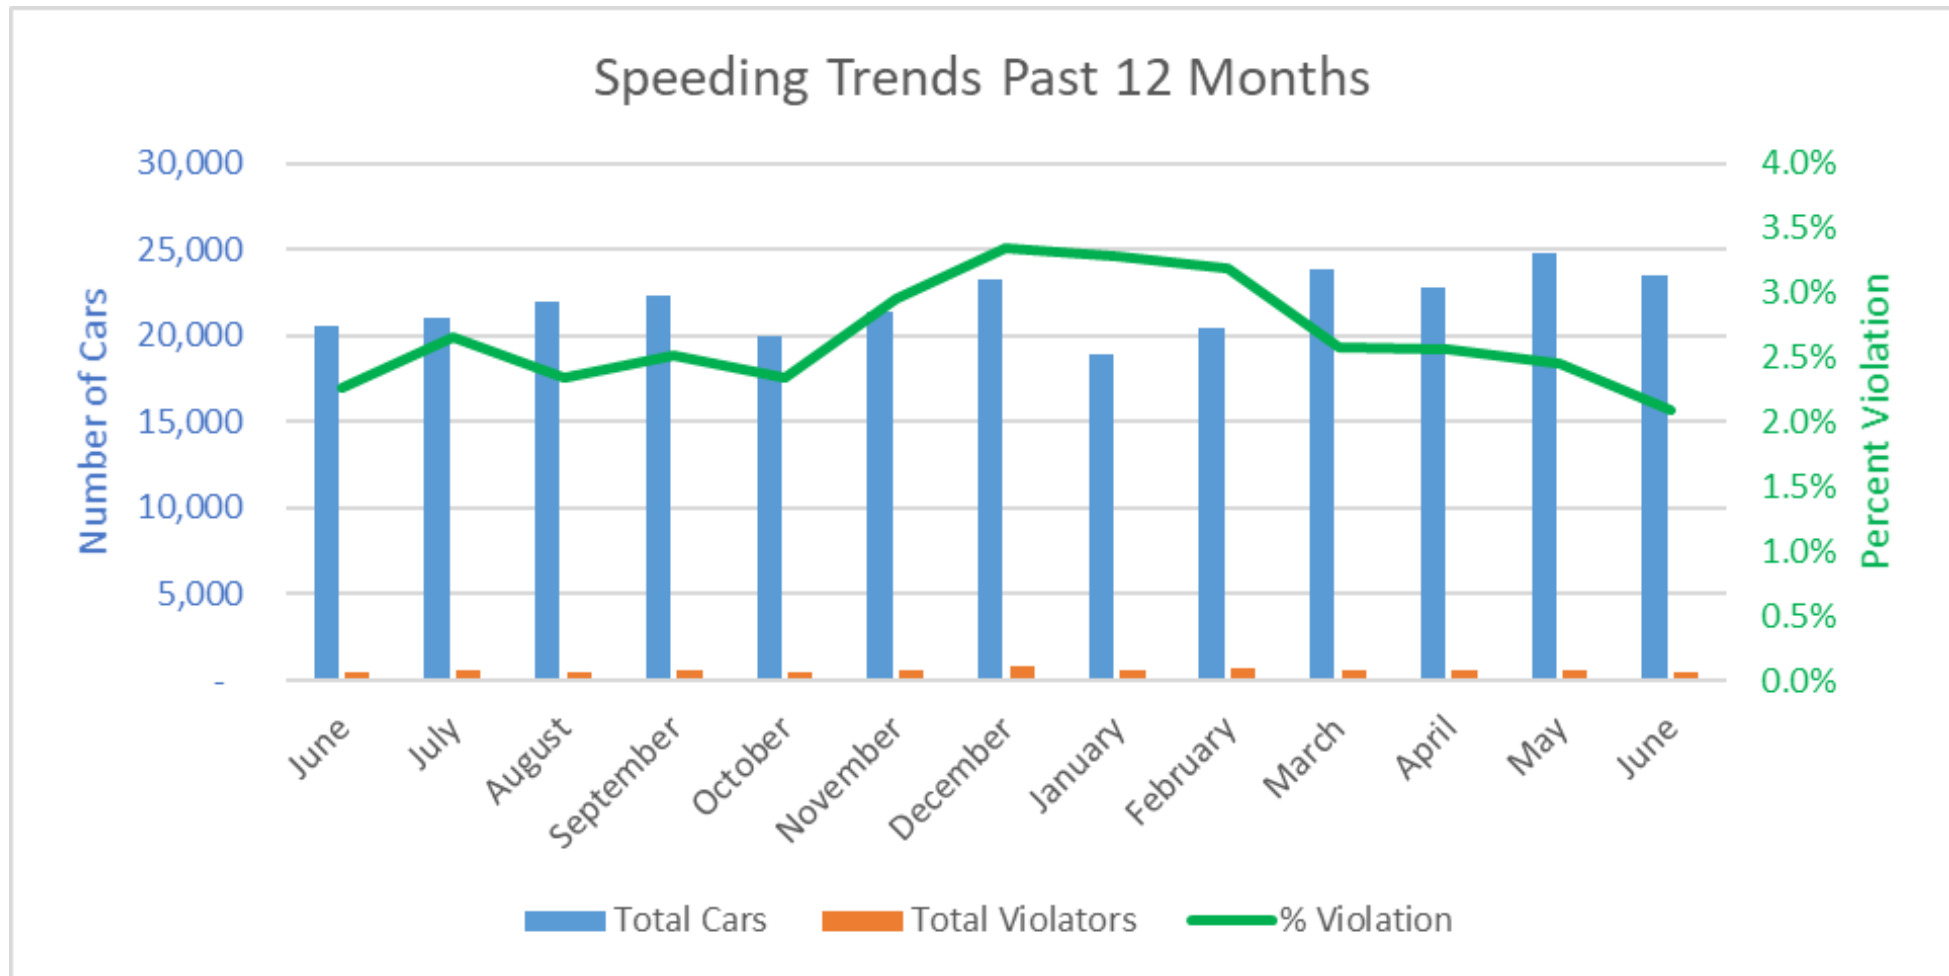

Bethesda Oaks Data Review

June 2022

June 2022 Total Cars & Violators

Pool Sign

Phase 3 Sign

June Percent Violations

Pool Sign

Phase 3 Sign

June Speeds

Pool Sign

Phase 3 Sign

June 3 Cars & Violators Per Hour

Pool Sign

Phase 3 Sign

Speeding Trends Past 12 Months (Pool)

Speeding Trends Past 12 Months (Phase 3)

Year over Year Comparison (Pool)

Total Cars Year Over Year

Total Violators Year Over Year

% Violation Year Over Year

Year over Year Comparison (Phase 3)

Total Cars Year Over Year

Total Violators Year Over Year