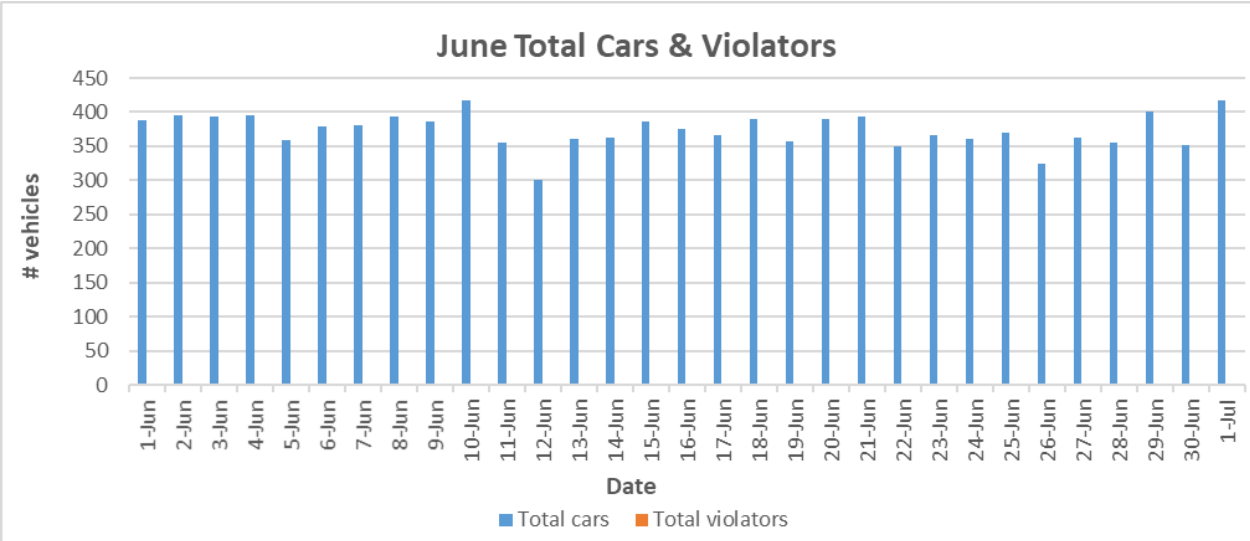

Bethesda Oaks Data Review

June 2022

June 2022 Total Cars & Violators

Pool Sign

Phase 3 Sign

June Percent Violations

Pool Sign

Phase 3 Sign

June Speeds

Pool Sign

Phase 3 Sign

June 3 Cars & Violators Per Hour

Pool Sign

Phase 3 Sign

Speeding Trends Past 12 Months (Pool)

Speeding Trends Past 12 Months (Phase 3)

Year over Year Comparison (Pool)

Total Cars Year Over Year

Total Violators Year Over Year

% Violation Year Over Year

Year over Year Comparison (Phase 3)

Total Cars Year Over Year

Total Violators Year Over Year