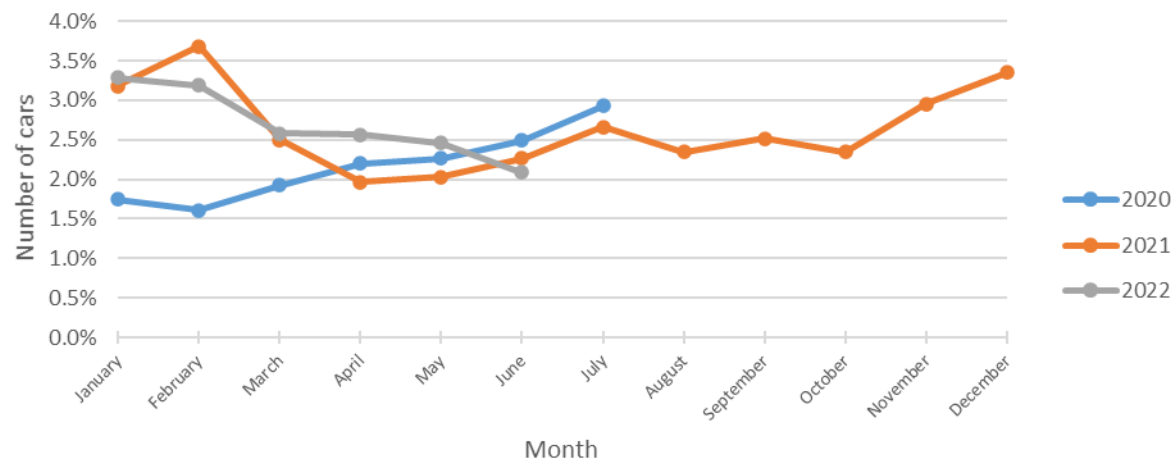

June Speeds

Pool Sign

Phase 3 Sign

June 3 Cars & Violators Per Hour

Pool Sign

Phase 3 Sign

Speeding Trends Past 12 Months (Pool)

Speeding Trends Past 12 Months (Phase 3)

Year over Year Comparison (Pool)

Total Cars Year Over Year

Total Violators Year Over Year

% Violation Year Over Year

Year over Year Comparison (Phase 3)

Total Cars Year Over Year

Total Violators Year Over Year

% Violation Year Over Year