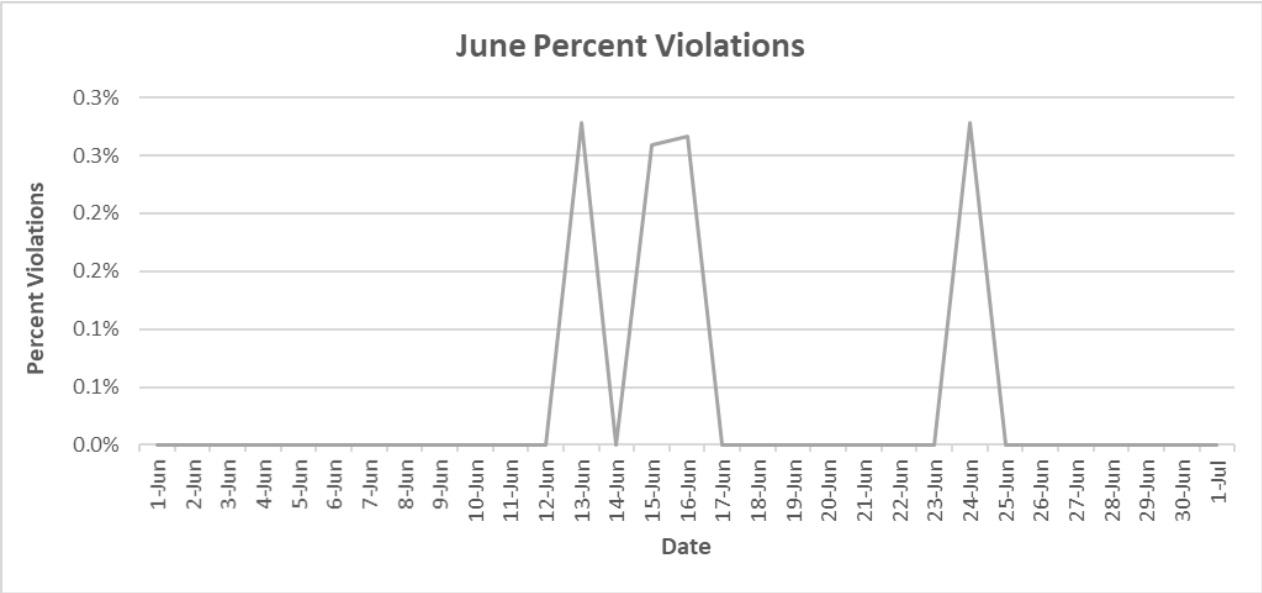

Bethesda Oaks Data Review

June 2022

June 2022 Total Cars & Violators

Pool Sign

Phase 3 Sign

June Percent Violations

Pool Sign

Phase 3 Sign

June Speeds

Pool Sign

Phase 3 Sign

June 3 Cars & Violators Per Hour

Pool Sign

Phase 3 Sign

Speeding Trends Past 12 Months (Pool)

Speeding Trends Past 12 Months (Phase 3)