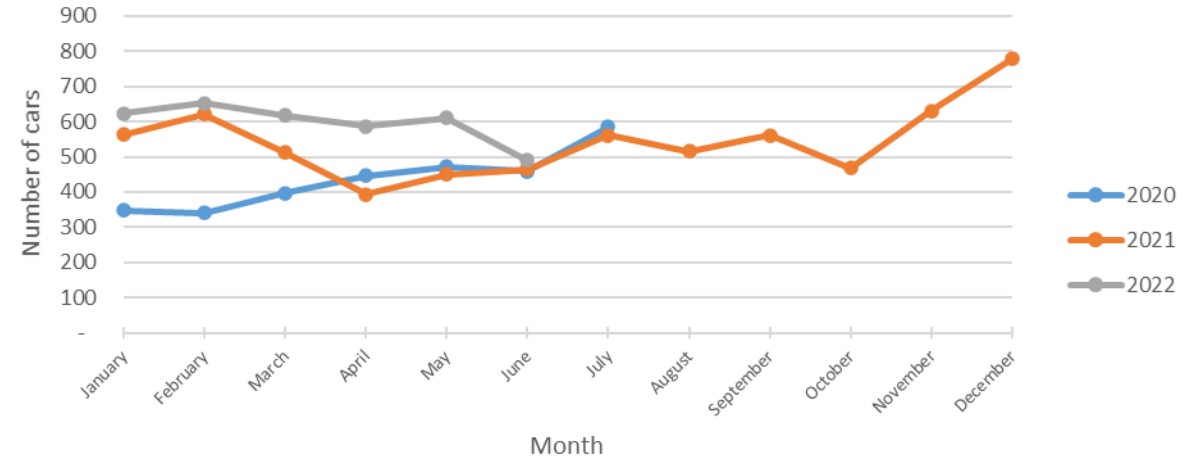

June Speeds

Pool Sign

Phase 3 Sign

June 3 Cars & Violators Per Hour

Pool Sign

Phase 3 Sign

Speeding Trends Past 12 Months (Pool)

Speeding Trends Past 12 Months (Phase 3)

Year over Year Comparison (Pool)

Total Cars Year Over Year

Total Violators Year Over Year

% Violation Year Over Year

Year over Year Comparison (Phase 3)

Total Cars Year Over Year

Total Violators Year Over Year

% Violation Year Over Year