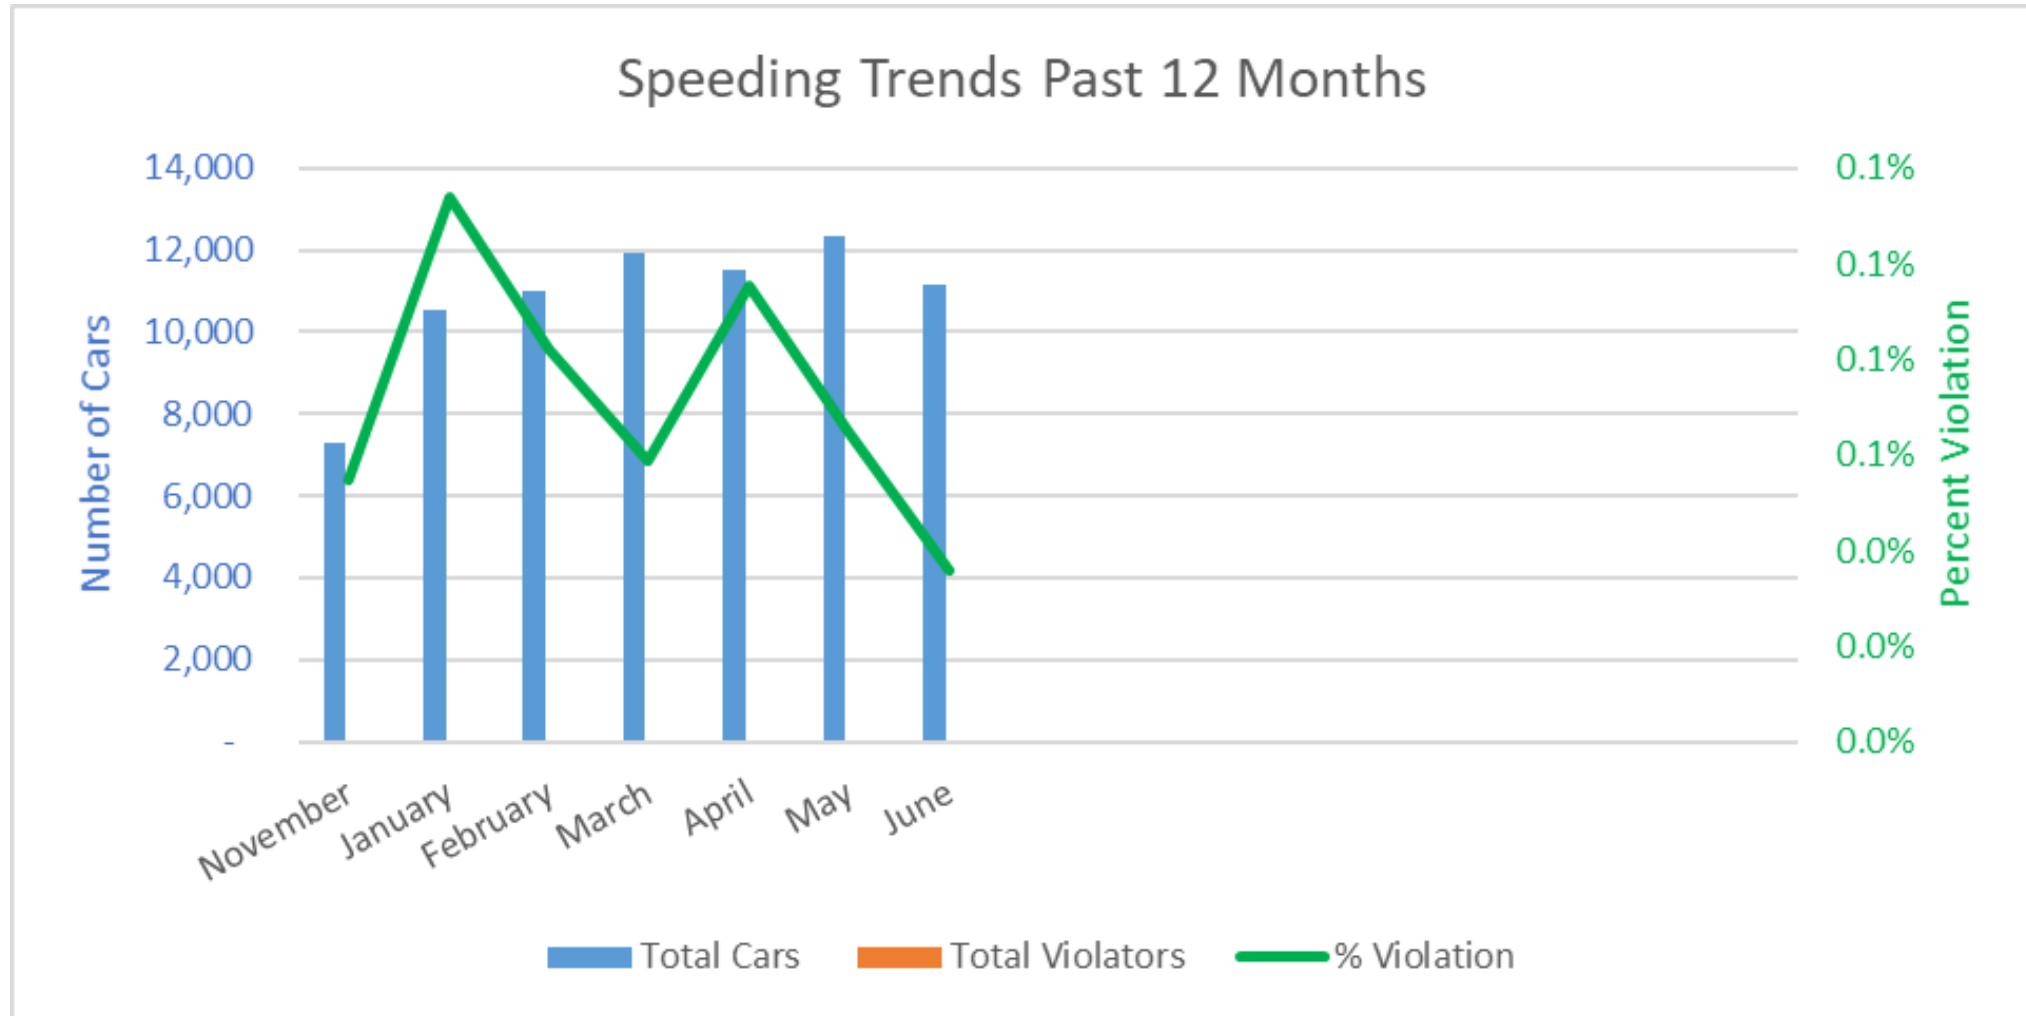

Bethesda Oaks Data Review

June 2022

June 2022 Total Cars & Violators

Pool Sign

Phase 3 Sign

June Percent Violations

Pool Sign

Phase 3 Sign

June Speeds

Pool Sign

Phase 3 Sign

June 3 Cars & Violators Per Hour

Pool Sign

Phase 3 Sign

Speeding Trends Past 12 Months (Pool)

Speeding Trends Past 12 Months (Phase 3)

Year over Year Comparison (Pool)

Total Cars Year Over Year

Total Violators Year Over Year

% Violation Year Over Year

Year over Year Comparison (Phase 3)

Total Cars Year Over Year

Total Violators Year Over Year