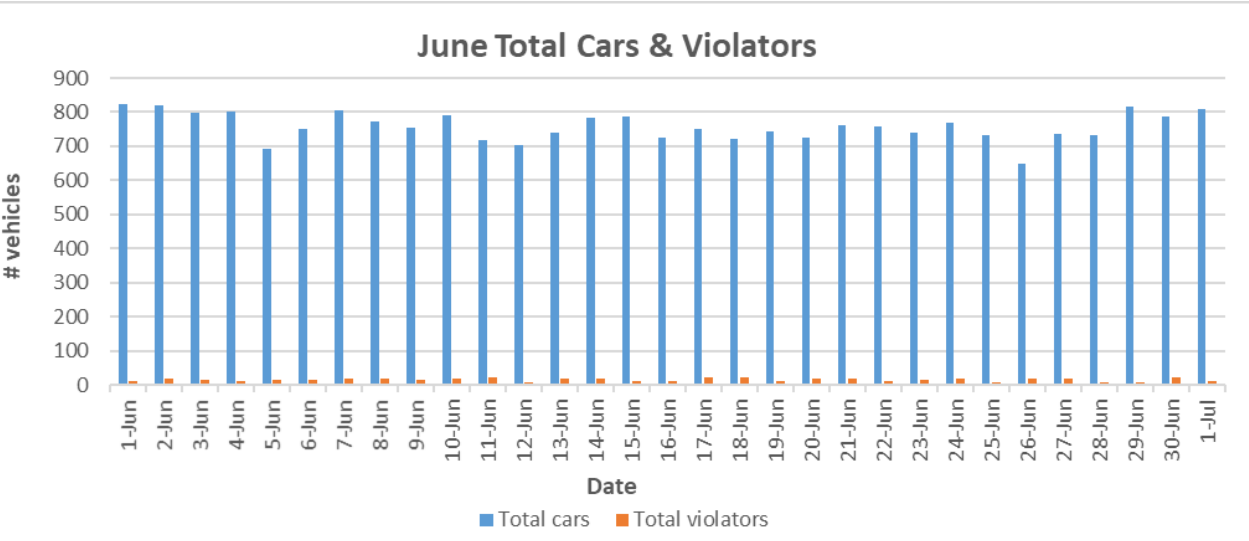

Bethesda Oaks Data Review

June 2022

June 2022 Total Cars & Violators

Pool Sign

Phase 3 Sign

June Percent Violations

Pool Sign

Phase 3 Sign

June Speeds

Pool Sign

Phase 3 Sign

June 3 Cars & Violators Per Hour

Pool Sign

Phase 3 Sign

Speeding Trends Past 12 Months (Pool)

Speeding Trends Past 12 Months (Phase 3)

Year over Year Comparison (Pool)

Total Cars Year Over Year

Total Violators Year Over Year

% Violation Year Over Year

Year over Year Comparison (Phase 3)

Total Cars Year Over Year

Total Violators Year Over Year