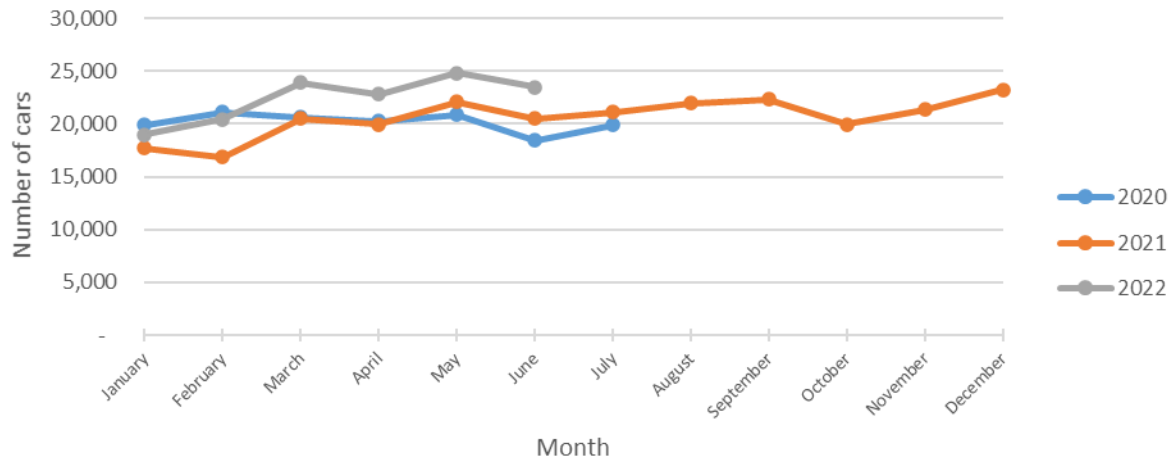

Bethesda Oaks Data Review

June 2022

June 2022 Total Cars & Violators

Pool Sign

Phase 3 Sign

June Percent Violations

Pool Sign

Phase 3 Sign

June Speeds

Pool Sign

Phase 3 Sign

June 3 Cars & Violators Per Hour

Pool Sign

Phase 3 Sign

Speeding Trends Past 12 Months (Pool)

Speeding Trends Past 12 Months (Phase 3)

Year over Year Comparison (Pool)

Total Cars Year Over Year

Total Violators Year Over Year

% Violation Year Over Year

Year over Year Comparison (Phase 3)

Total Cars Year Over Year

Total Violators Year Over Year