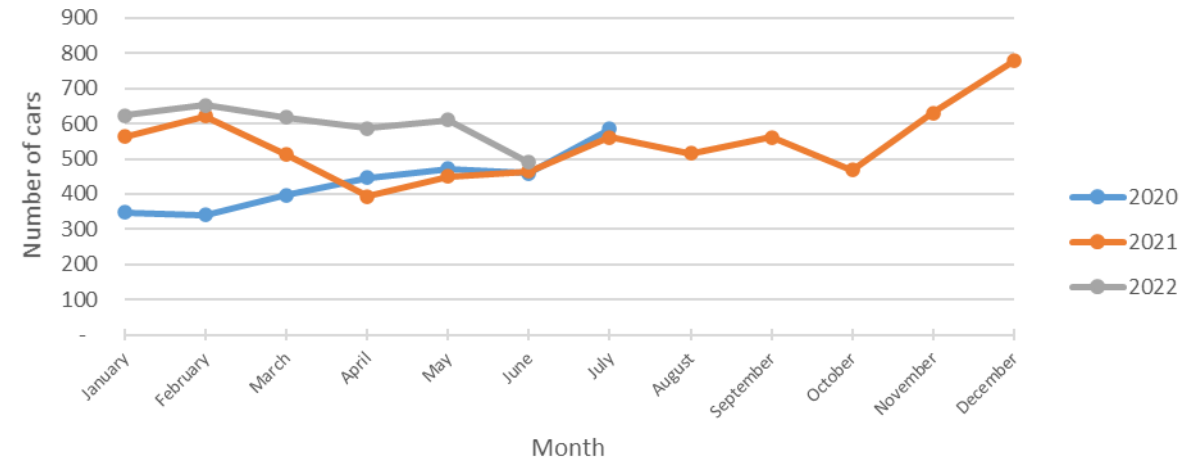

Bethesda Oaks Data Review

June 2022

June 2022 Total Cars & Violators

Pool Sign

Phase 3 Sign

June Percent Violations

Pool Sign

Phase 3 Sign

June Speeds

Pool Sign

Phase 3 Sign

June 3 Cars & Violators Per Hour

Pool Sign

Phase 3 Sign

Speeding Trends Past 12 Months (Pool)

Speeding Trends Past 12 Months (Phase 3)

Year over Year Comparison (Pool)

Total Cars Year Over Year

Total Violators Year Over Year

% Violation Year Over Year

Year over Year Comparison (Phase 3)

Total Cars Year Over Year

Total Violators Year Over Year