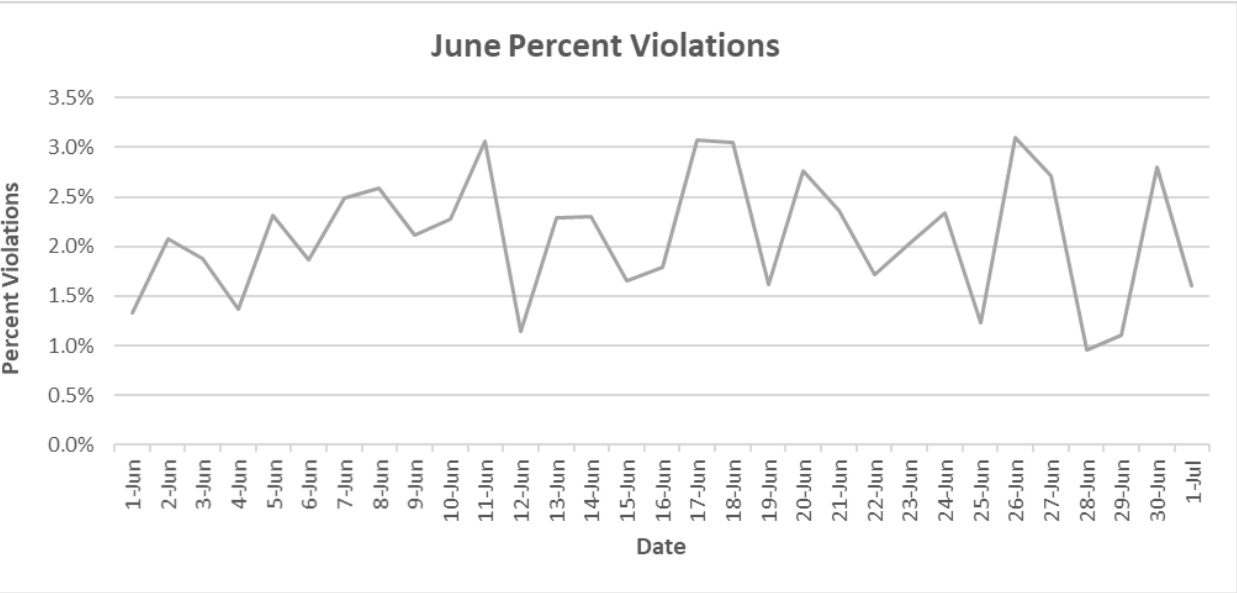

Bethesda Oaks Data Review

June 2022

June 2022 Total Cars & Violators

Pool Sign

Phase 3 Sign

June Percent Violations

Pool Sign

Phase 3 Sign

June Speeds

Pool Sign

Phase 3 Sign

June 3 Cars & Violators Per Hour

Pool Sign

Phase 3 Sign

Speeding Trends Past 12 Months (Pool)

Speeding Trends Past 12 Months (Phase 3)