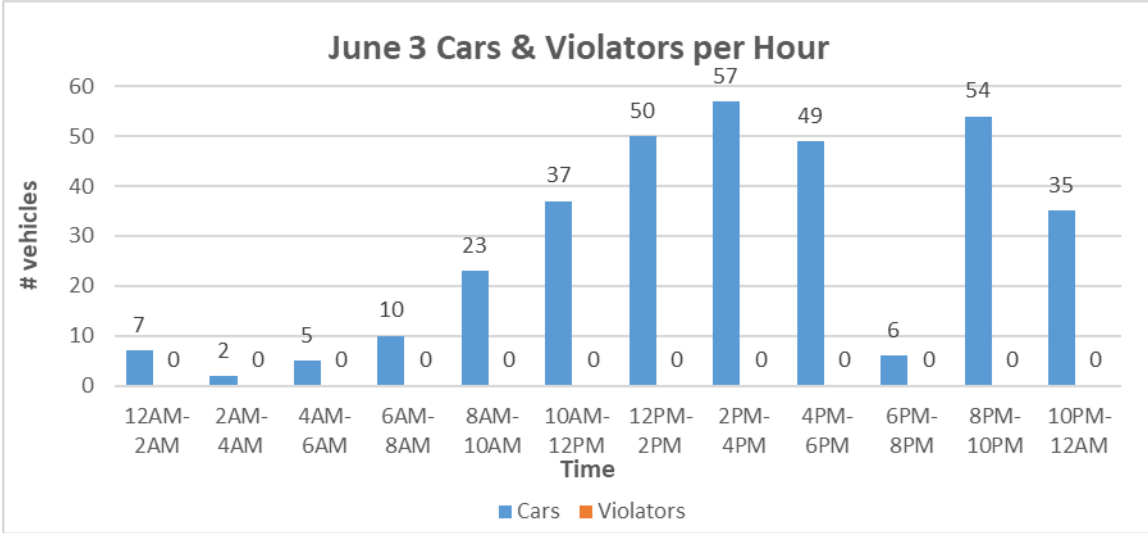

June Speeds

Pool Sign

Phase 3 Sign

June 3 Cars & Violators Per Hour

Pool Sign

Phase 3 Sign

Speeding Trends Past 12 Months (Pool)

Speeding Trends Past 12 Months (Phase 3)

Year over Year Comparison (Pool)

Total Cars Year Over Year

Total Violators Year Over Year

% Violation Year Over Year

Year over Year Comparison (Phase 3)

Total Cars Year Over Year

Total Violators Year Over Year