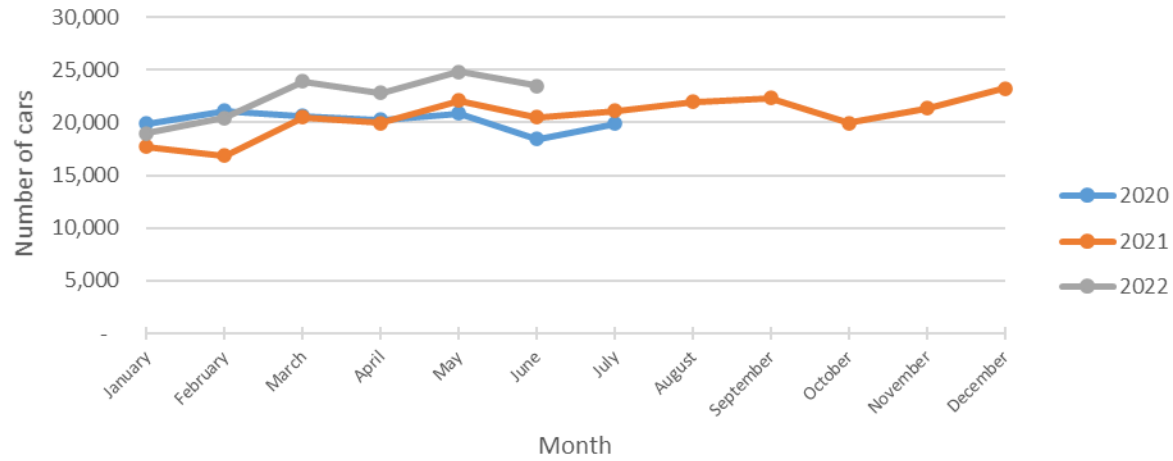

June Speeds

Pool Sign

Phase 3 Sign

June 3 Cars & Violators Per Hour

Pool Sign

Phase 3 Sign

Speeding Trends Past 12 Months (Pool)

Speeding Trends Past 12 Months (Phase 3)

Year over Year Comparison (Pool)

Total Cars Year Over Year

Total Violators Year Over Year

% Violation Year Over Year

Year over Year Comparison (Phase 3)

Total Cars Year Over Year

Total Violators Year Over Year

% Violation Year Over Year