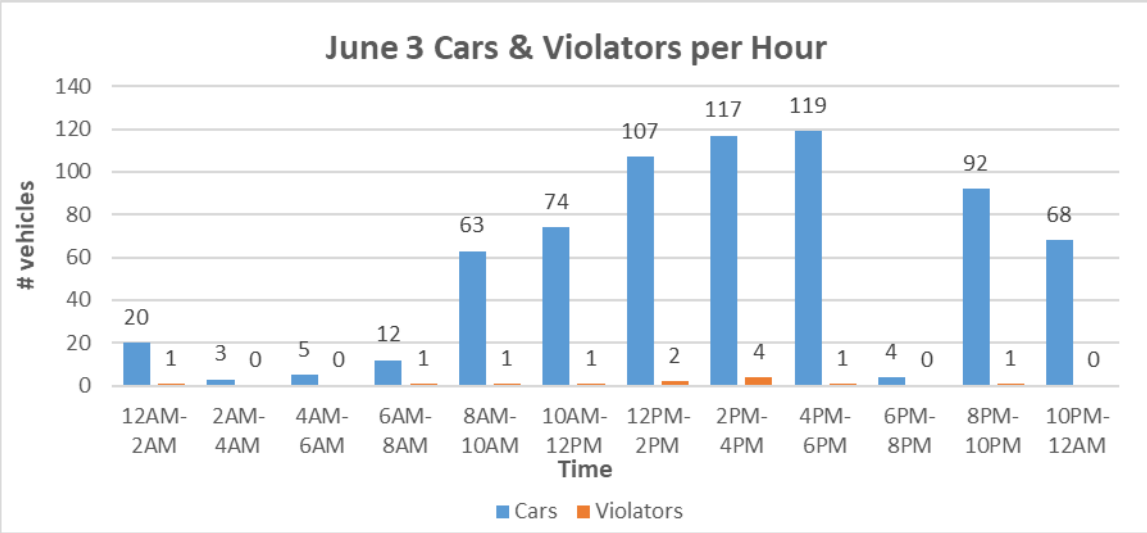

June Speeds

Pool Sign

Phase 3 Sign

June 3 Cars & Violators Per Hour

Pool Sign

Phase 3 Sign

Speeding Trends Past 12 Months (Pool)

Speeding Trends Past 12 Months (Phase 3)

Year over Year Comparison (Pool)

Total Cars Year Over Year

Total Violators Year Over Year

% Violation Year Over Year

Year over Year Comparison (Phase 3)

Total Cars Year Over Year

Total Violators Year Over Year