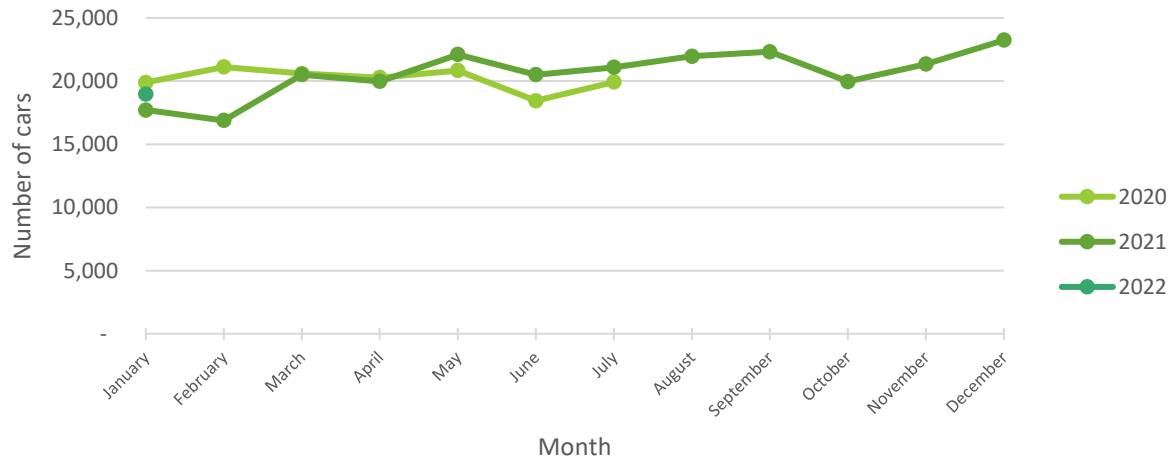

Phase 3 Sign

January Percent Violations

January Speeds

Pool Sign

Phase 3 Sign

January Speeds

Jan 3 Cars & Violators Per Hour

Pool Sign

Phase 3 Sign

Jan 3 Cars & Violators per Hour

Jan 16 Cars & Violators Per Hour

Pool Sign

Phase 3 Sign

Jan 3 Cars & Violators per Hour

Speeding Trends Past 12 Months (Pool)

Speeding Trends Past 12 Months (Phase 3)

Year over Year Comparison (Pool)

Total Cars Year Over Year

Total Violators Year Over Year

% Violation Year Over Year

Year over Year Comparison (Phase 3)