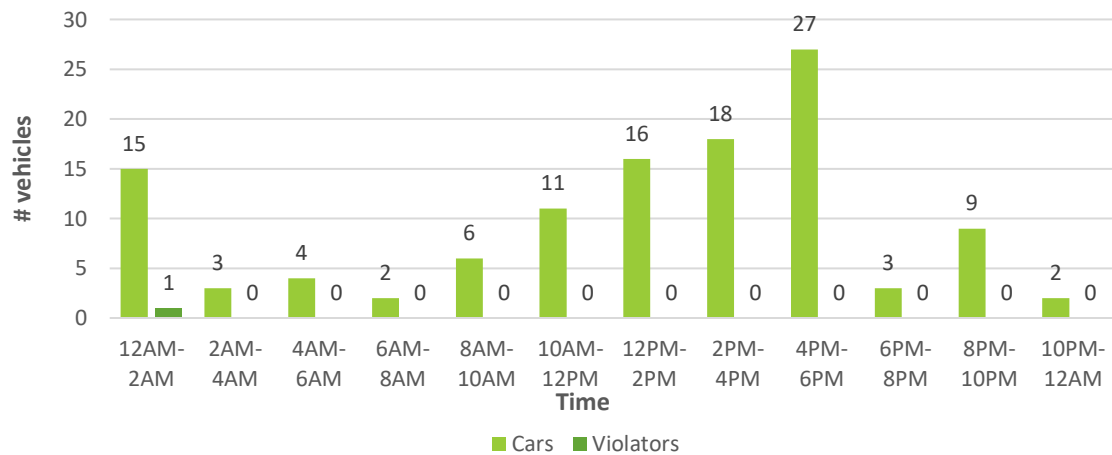

Phase 3 Sign

January Percent Violations

January Speeds

Pool Sign

Phase 3 Sign

January Speeds

Jan 3 Cars & Violators Per Hour

Pool Sign

Phase 3 Sign

Jan 3 Cars & Violators per Hour

Jan 16 Cars & Violators Per Hour

Pool Sign

Phase 3 Sign

Jan 3 Cars & Violators per Hour

Speeding Trends Past 12 Months (Pool)

Speeding Trends Past 12 Months (Phase 3)