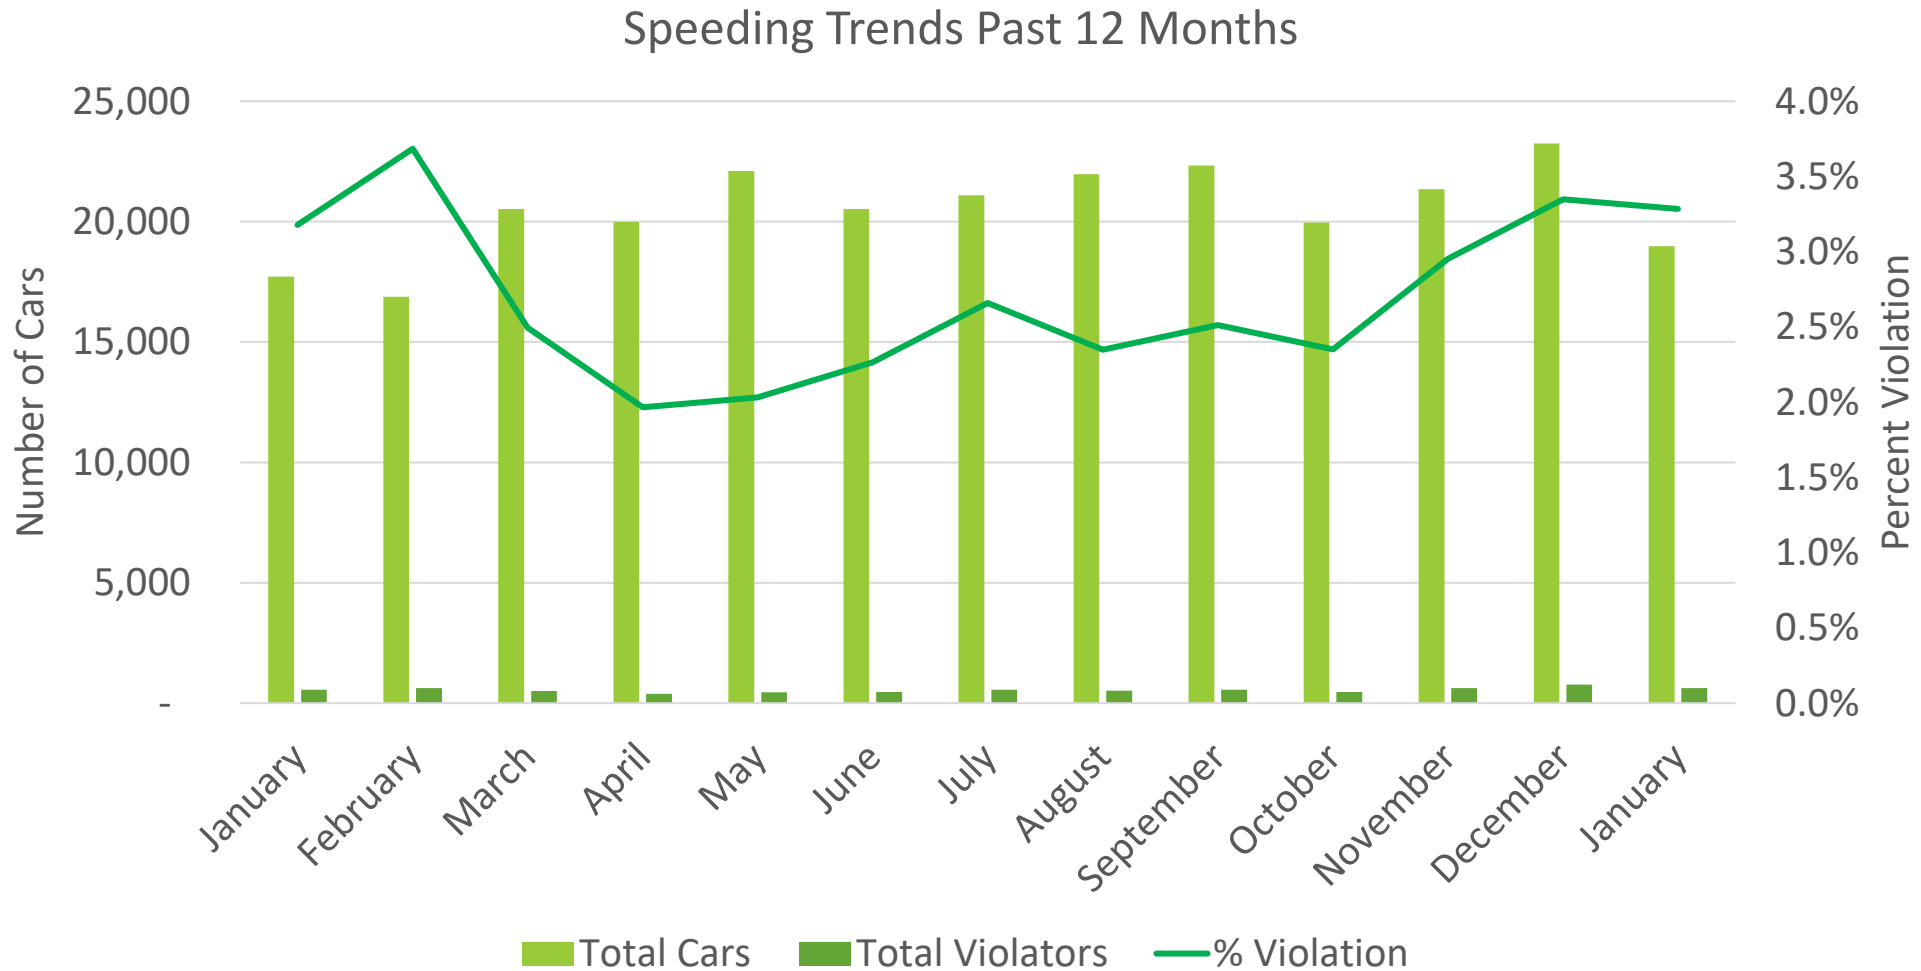

Phase 3 Sign

January Percent Violations

January Speeds

Pool Sign

Phase 3 Sign

January Speeds

Jan 3 Cars & Violators Per Hour

Pool Sign

Phase 3 Sign

Jan 3 Cars & Violators per Hour

Jan 16 Cars & Violators Per Hour

Pool Sign

Phase 3 Sign

Jan 3 Cars & Violators per Hour

Speeding Trends Past 12 Months (Pool)

Speeding Trends Past 12 Months (Phase 3)

Year over Year Comparison (Pool)

Total Cars Year Over Year

Total Violators Year Over Year

% Violation Year Over Year

Year over Year Comparison (Phase 3)