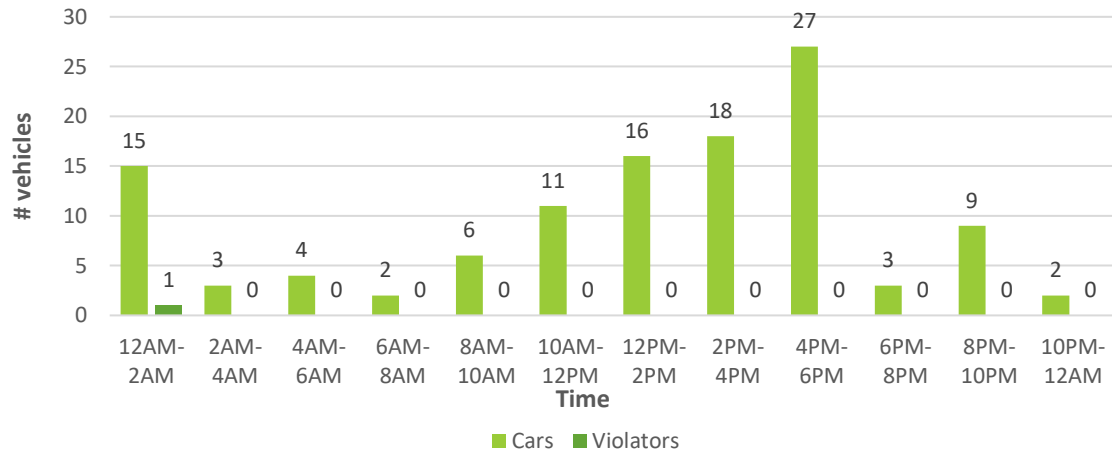

Phase 3 Sign

Jan 3 Cars & Violators per Hour

Jan 16 Cars & Violators Per Hour

Pool Sign

Phase 3 Sign

Jan 3 Cars & Violators per Hour

Speeding Trends Past 12 Months (Pool)

Speeding Trends Past 12 Months (Phase 3)

Year over Year Comparison (Pool)

Total Cars Year Over Year

Total Violators Year Over Year

% Violation Year Over Year

Year over Year Comparison (Phase 3)