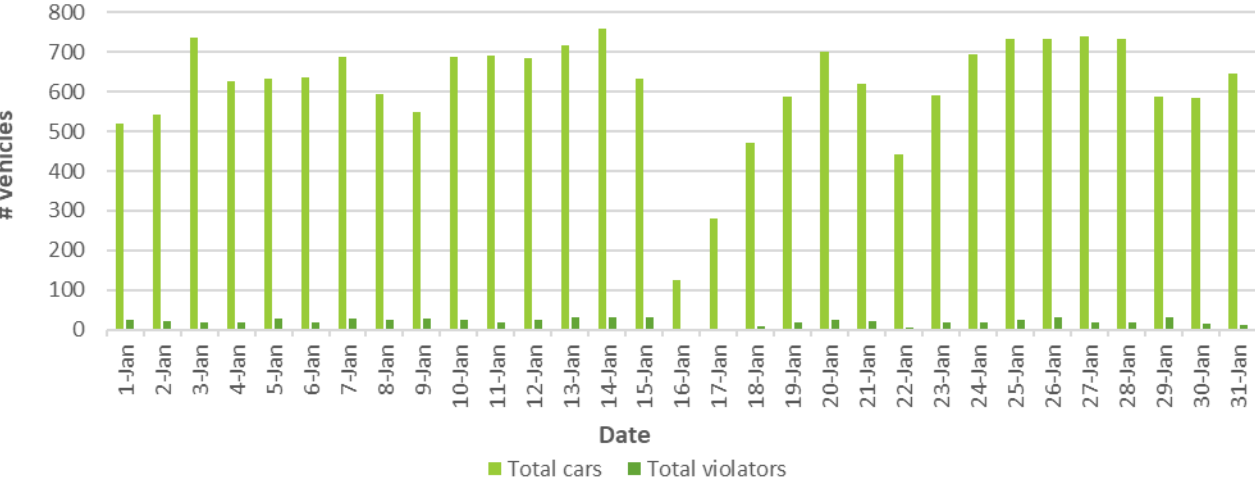

Bethesda Oaks Data Review

January 2022

January 2021 Total Cars & Violators

Pool Sign

Phase 3 Sign

January Total Cars & Violators

January Percent Violations

Pool Sign

Phase 3 Sign

January Percent Violations

January Speeds

Pool Sign

Phase 3 Sign

January Speeds

Jan 3 Cars & Violators Per Hour

Pool Sign

Phase 3 Sign

Jan 3 Cars & Violators per Hour

Jan 16 Cars & Violators Per Hour

Pool Sign

Phase 3 Sign

Jan 3 Cars & Violators per Hour

Speeding Trends Past 12 Months (Pool)

Speeding Trends Past 12 Months (Phase 3)