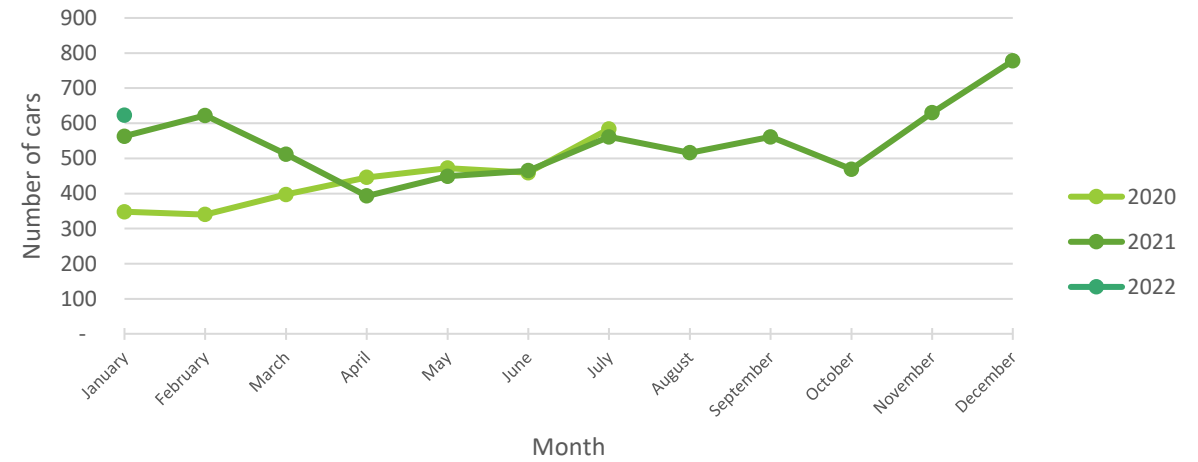

Phase 3 Sign

January Percent Violations

January Speeds

Pool Sign

Phase 3 Sign

January Speeds

Jan 3 Cars & Violators Per Hour

Pool Sign

Phase 3 Sign

Jan 3 Cars & Violators per Hour

Jan 16 Cars & Violators Per Hour

Pool Sign

Phase 3 Sign

Jan 3 Cars & Violators per Hour

Speeding Trends Past 12 Months (Pool)

Speeding Trends Past 12 Months (Phase 3)

Year over Year Comparison (Pool)

Total Cars Year Over Year

Total Violators Year Over Year

% Violation Year Over Year

Year over Year Comparison (Phase 3)