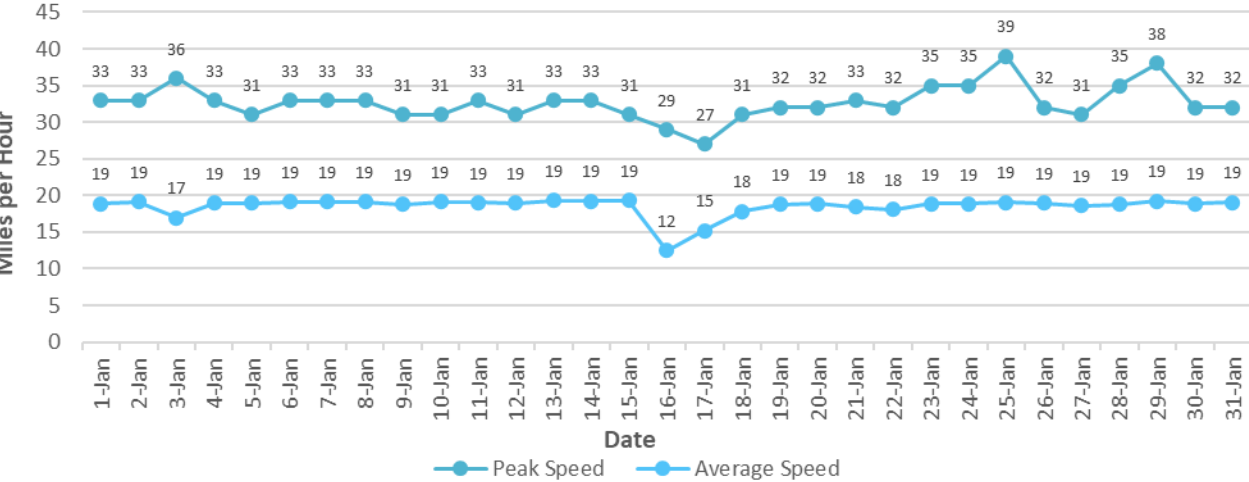

Phase 3 Sign

January Percent Violations

January Speeds

Pool Sign

Phase 3 Sign

January Speeds

Jan 3 Cars & Violators Per Hour

Pool Sign

Phase 3 Sign

Jan 3 Cars & Violators per Hour

Jan 16 Cars & Violators Per Hour

Pool Sign

Phase 3 Sign

Jan 3 Cars & Violators per Hour

Speeding Trends Past 12 Months (Pool)

Speeding Trends Past 12 Months (Phase 3)