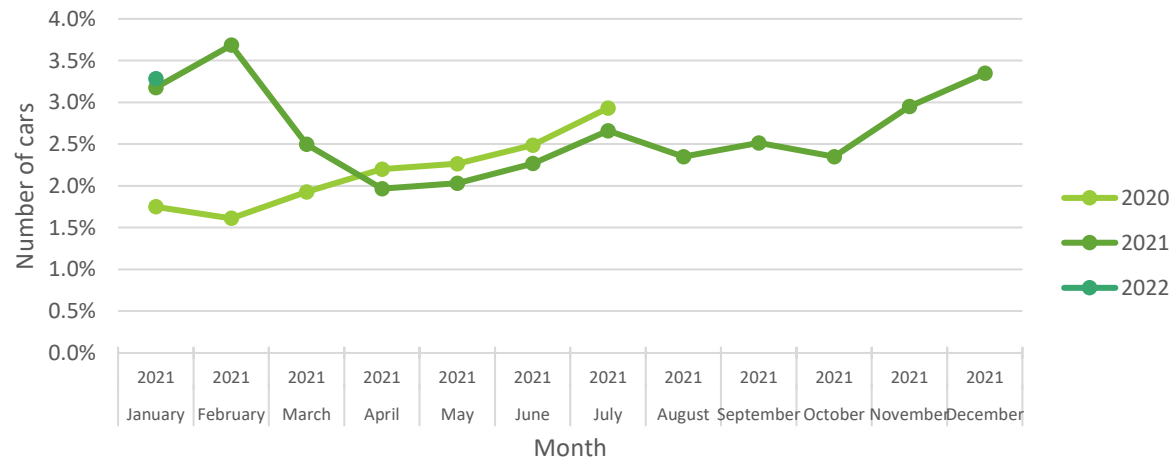

Phase 3 Sign

Jan 3 Cars & Violators per Hour

Jan 16 Cars & Violators Per Hour

Pool Sign

Phase 3 Sign

Jan 3 Cars & Violators per Hour

Speeding Trends Past 12 Months (Pool)

Speeding Trends Past 12 Months (Phase 3)

Year over Year Comparison (Pool)

Total Cars Year Over Year

Total Violators Year Over Year

% Violation Year Over Year

Year over Year Comparison (Phase 3)