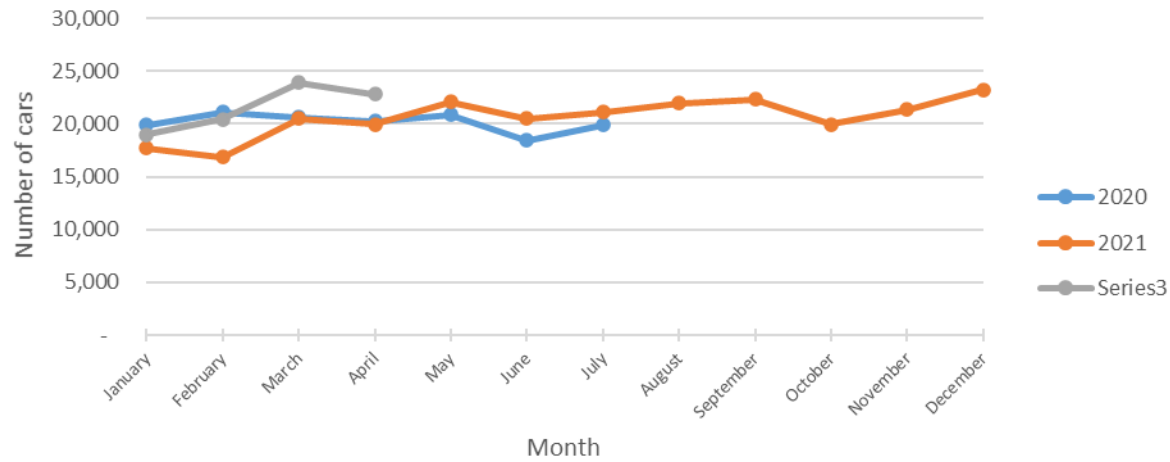

Bethesda Oaks Data Review

April 2022

April 2022 Total Cars & Violators

Pool Sign

Phase 3 Sign

April Percent Violations

Pool Sign

Phase 3 Sign

April Speeds

Pool Sign

Phase 3 Sign

April 3 Cars & Violators Per Hour

Pool Sign

Phase 3 Sign

Speeding Trends Past 12 Months (Pool)

Speeding Trends Past 12 Months (Phase 3)

Year over Year Comparison (Pool)

Total Cars Year Over Year

Total Violators Year Over Year

% Violation Year Over Year

Year over Year Comparison (Phase 3)

Total Cars Year Over Year

Total Violators Year Over Year