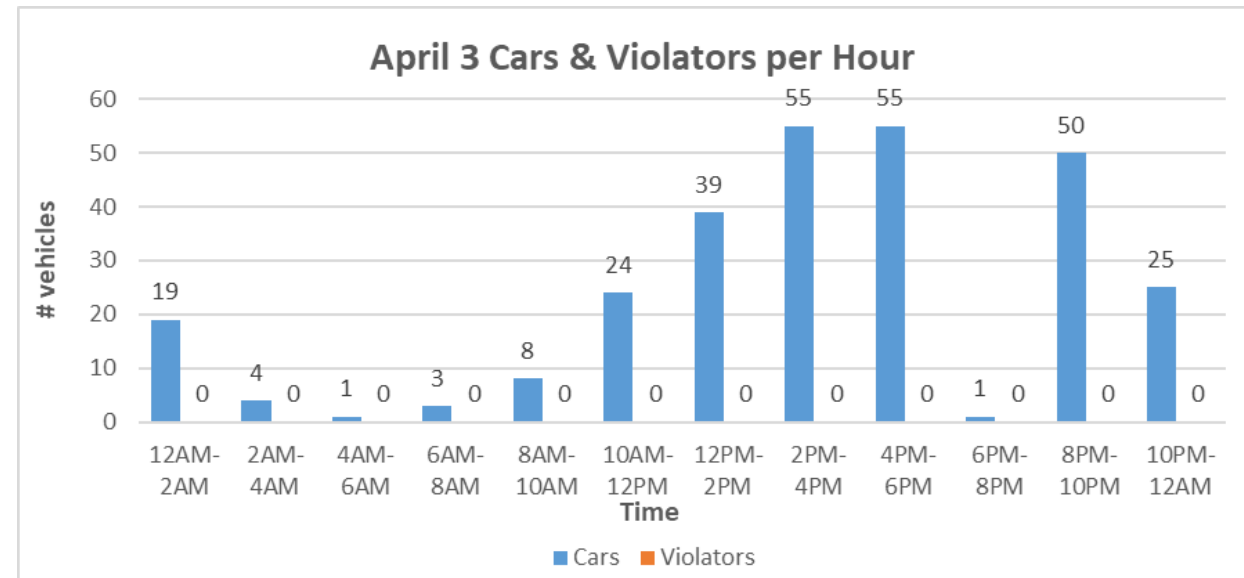

April Speeds

Pool Sign

Phase 3 Sign

April 3 Cars & Violators Per Hour

Pool Sign

Phase 3 Sign

Speeding Trends Past 12 Months (Pool)

Speeding Trends Past 12 Months (Phase 3)

Year over Year Comparison (Pool)

Total Cars Year Over Year

Total Violators Year Over Year

% Violation Year Over Year

Year over Year Comparison (Phase 3)

Total Cars Year Over Year

Total Violators Year Over Year