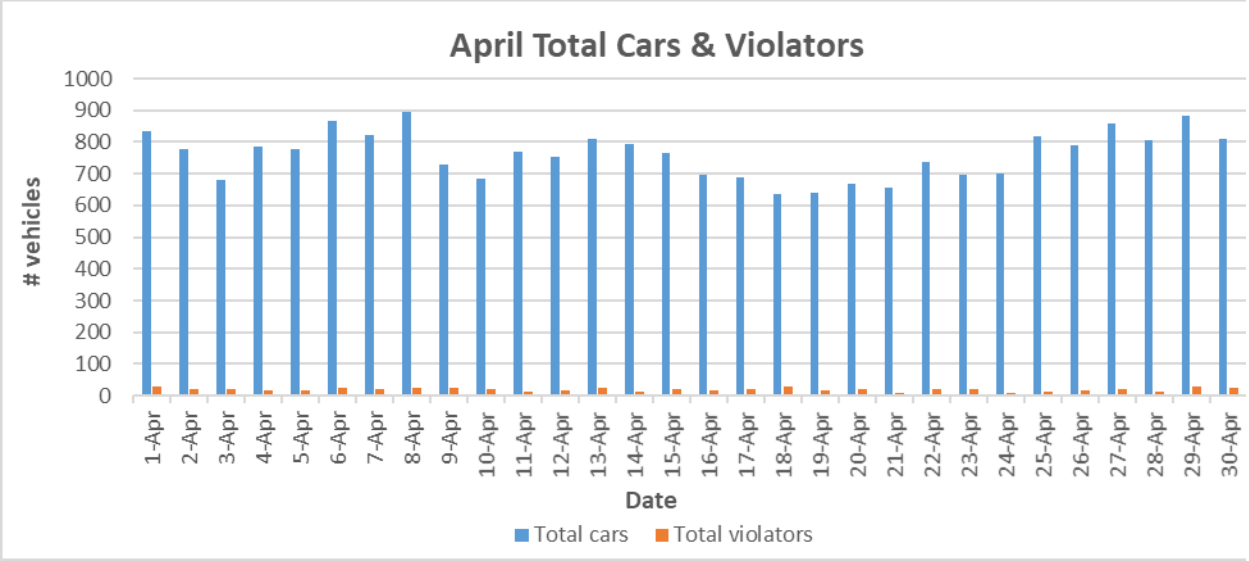

Bethesda Oaks Data Review

April 2022

April 2022 Total Cars & Violators

Pool Sign

Phase 3 Sign

April Percent Violations

Pool Sign

Phase 3 Sign

April Speeds

Pool Sign

Phase 3 Sign

April 3 Cars & Violators Per Hour

Pool Sign

Phase 3 Sign

Speeding Trends Past 12 Months (Pool)

Speeding Trends Past 12 Months (Phase 3)

Year over Year Comparison (Pool)

Total Cars Year Over Year

Total Violators Year Over Year

% Violation Year Over Year

Year over Year Comparison (Phase 3)

Total Cars Year Over Year

Total Violators Year Over Year