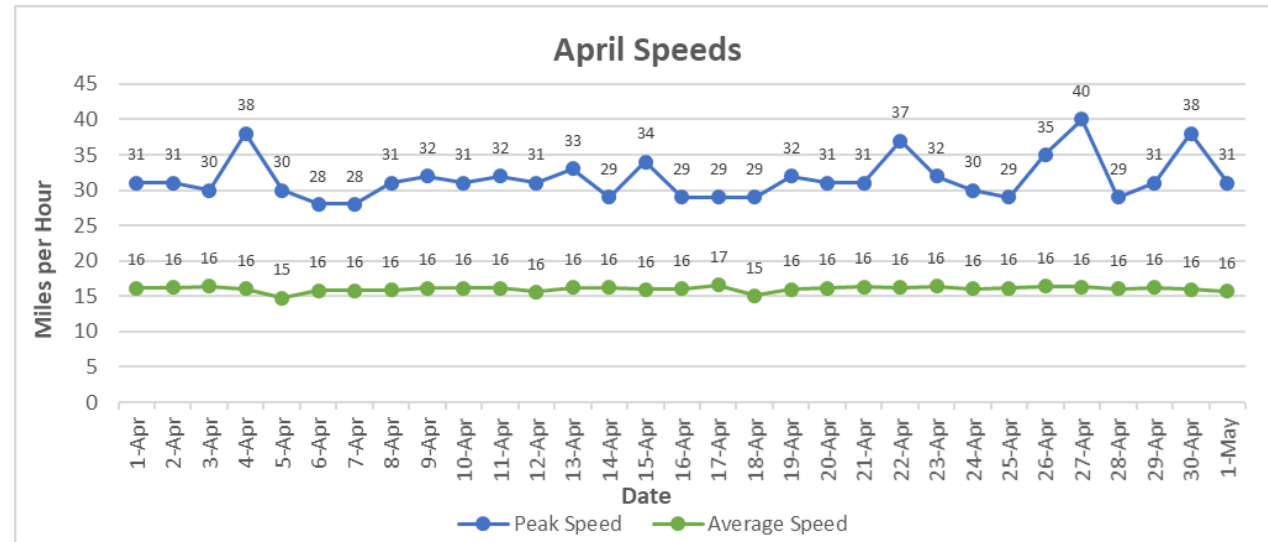

Bethesda Oaks Data Review

April 2022

April 2022 Total Cars & Violators

Pool Sign

Phase 3 Sign

April Percent Violations

Pool Sign

Phase 3 Sign

April Speeds

Pool Sign

Phase 3 Sign

April 3 Cars & Violators Per Hour

Pool Sign

Phase 3 Sign

Speeding Trends Past 12 Months (Pool)

Speeding Trends Past 12 Months (Phase 3)