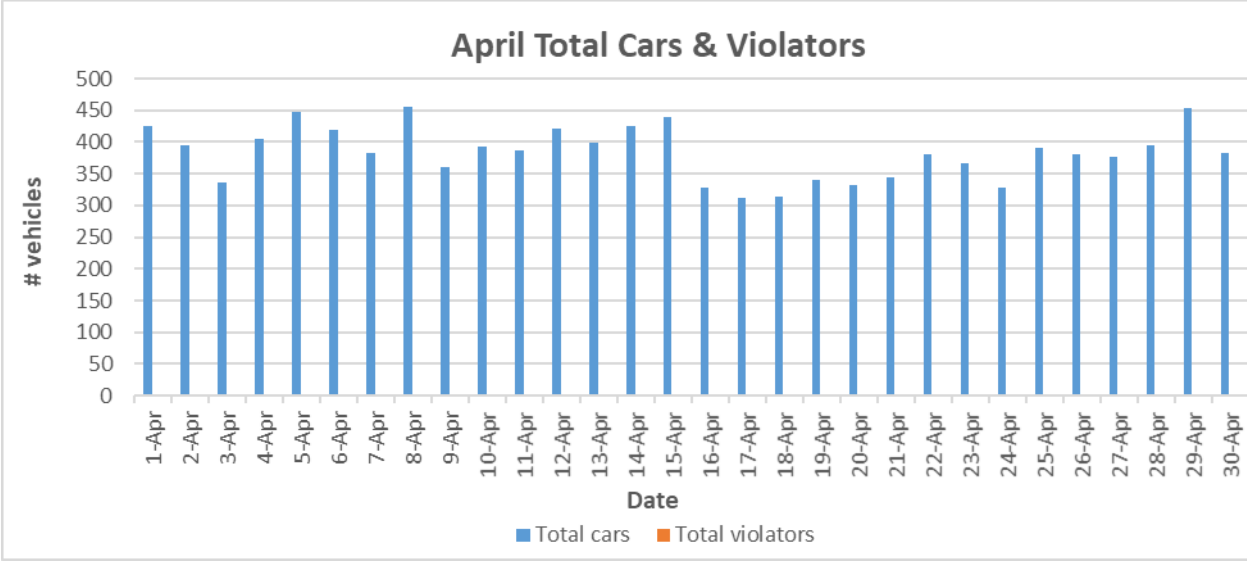

Bethesda Oaks Data Review

April 2022

April 2022 Total Cars & Violators

Pool Sign

Phase 3 Sign

April Percent Violations

Pool Sign

Phase 3 Sign

April Speeds

Pool Sign

Phase 3 Sign

April 3 Cars & Violators Per Hour

Pool Sign

Phase 3 Sign

Speeding Trends Past 12 Months (Pool)

Speeding Trends Past 12 Months (Phase 3)

Year over Year Comparison (Pool)

Total Cars Year Over Year

Total Violators Year Over Year

% Violation Year Over Year

Year over Year Comparison (Phase 3)

Total Cars Year Over Year

Total Violators Year Over Year