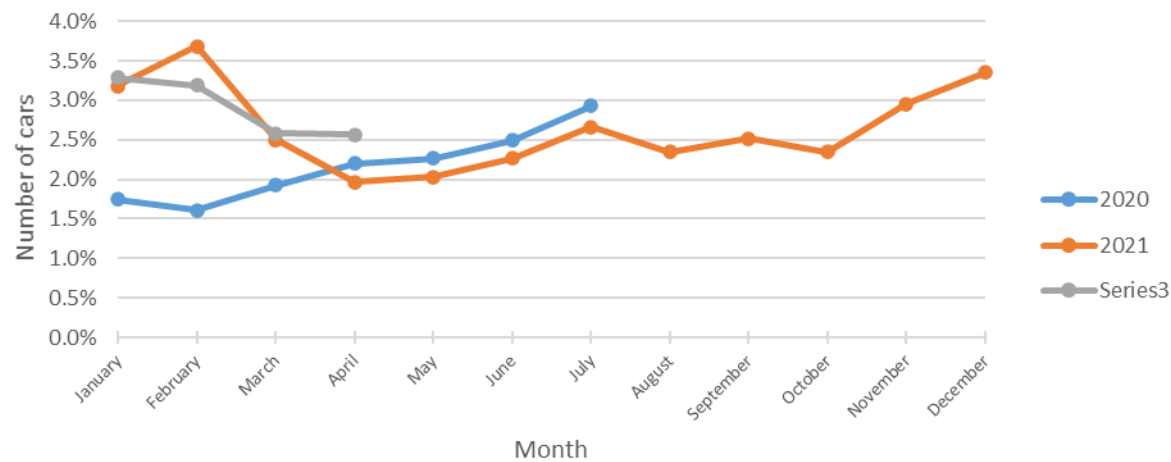

April Speeds

Pool Sign

Phase 3 Sign

April 3 Cars & Violators Per Hour

Pool Sign

Phase 3 Sign

Speeding Trends Past 12 Months (Pool)

Speeding Trends Past 12 Months (Phase 3)

Year over Year Comparison (Pool)

Total Cars Year Over Year

Total Violators Year Over Year

% Violation Year Over Year

Year over Year Comparison (Phase 3)

Total Cars Year Over Year

Total Violators Year Over Year