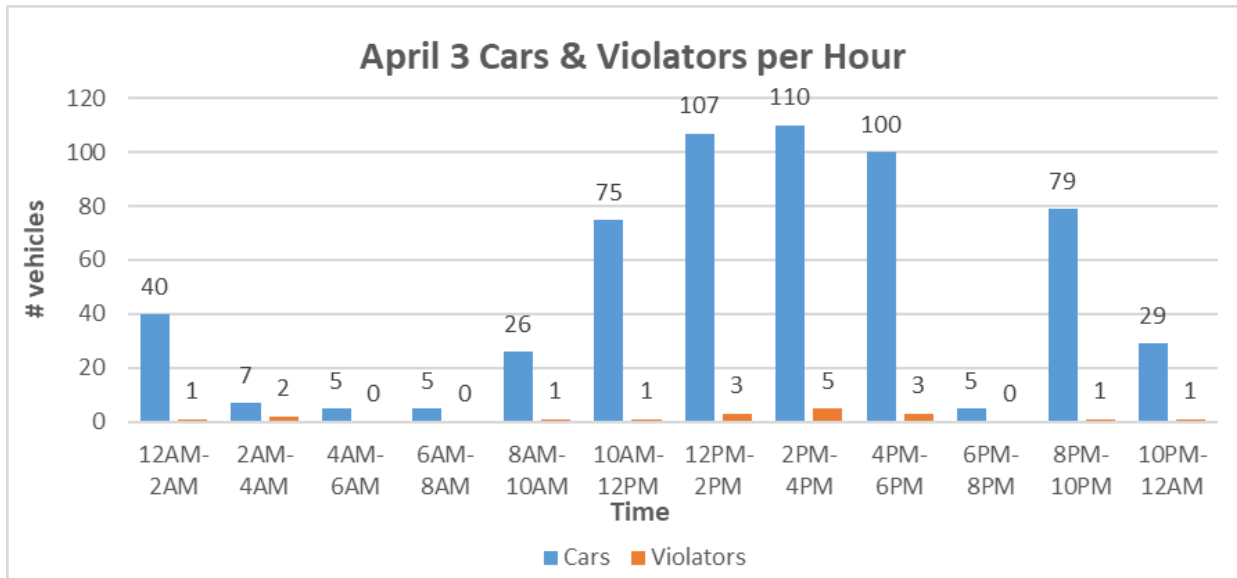

April Speeds

Pool Sign

Phase 3 Sign

April 3 Cars & Violators Per Hour

Pool Sign

Phase 3 Sign

Speeding Trends Past 12 Months (Pool)

Speeding Trends Past 12 Months (Phase 3)

Year over Year Comparison (Pool)

Total Cars Year Over Year

Total Violators Year Over Year

% Violation Year Over Year

Year over Year Comparison (Phase 3)

Total Cars Year Over Year

Total Violators Year Over Year