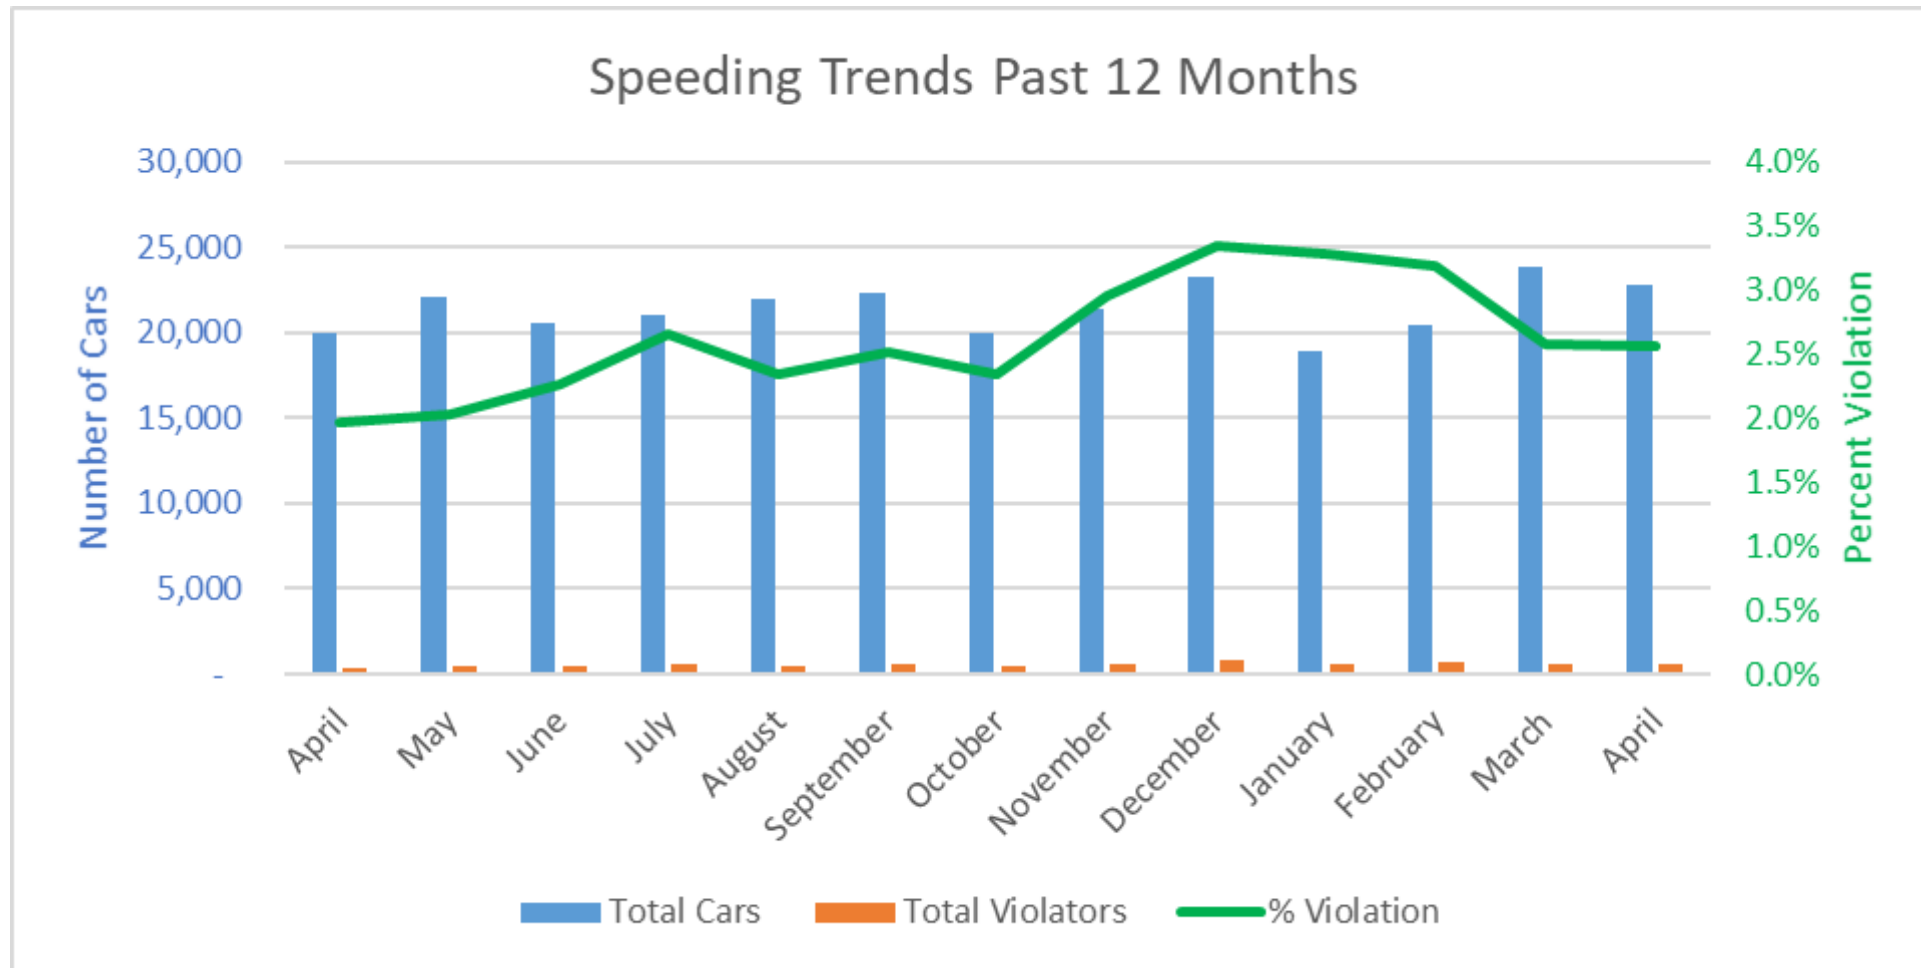

Bethesda Oaks Data Review

April 2022

April 2022 Total Cars & Violators

Pool Sign

Phase 3 Sign

April Percent Violations

Pool Sign

Phase 3 Sign

April Speeds

Pool Sign

Phase 3 Sign

April 3 Cars & Violators Per Hour

Pool Sign

Phase 3 Sign

Speeding Trends Past 12 Months (Pool)

Speeding Trends Past 12 Months (Phase 3)

Year over Year Comparison (Pool)

Total Cars Year Over Year

Total Violators Year Over Year

% Violation Year Over Year

Year over Year Comparison (Phase 3)

Total Cars Year Over Year

Total Violators Year Over Year