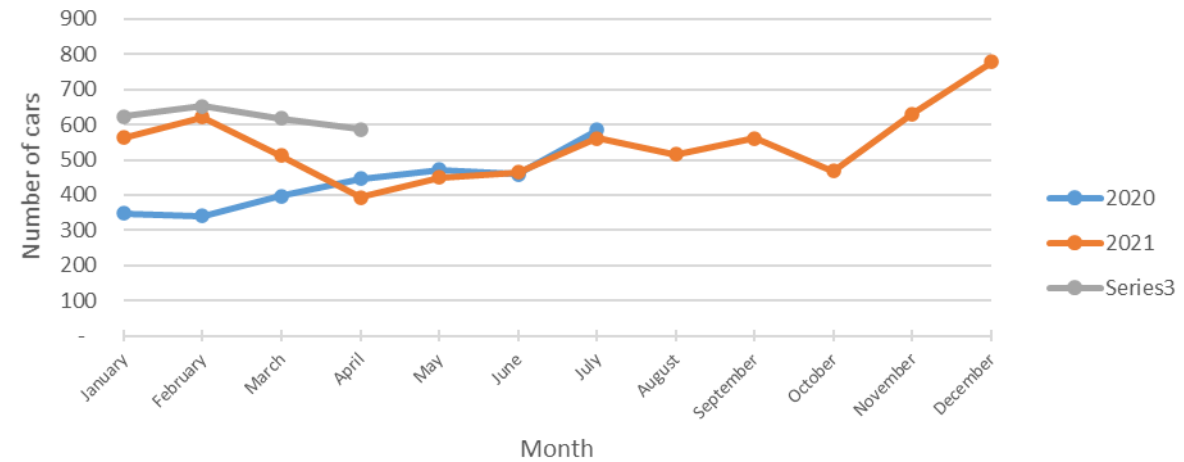

Bethesda Oaks Data Review

April 2022

April 2022 Total Cars & Violators

Pool Sign

Phase 3 Sign

April Percent Violations

Pool Sign

Phase 3 Sign

April Speeds

Pool Sign

Phase 3 Sign

April 3 Cars & Violators Per Hour

Pool Sign

Phase 3 Sign

Speeding Trends Past 12 Months (Pool)

Speeding Trends Past 12 Months (Phase 3)

Year over Year Comparison (Pool)

Total Cars Year Over Year

Total Violators Year Over Year

% Violation Year Over Year

Year over Year Comparison (Phase 3)

Total Cars Year Over Year

Total Violators Year Over Year