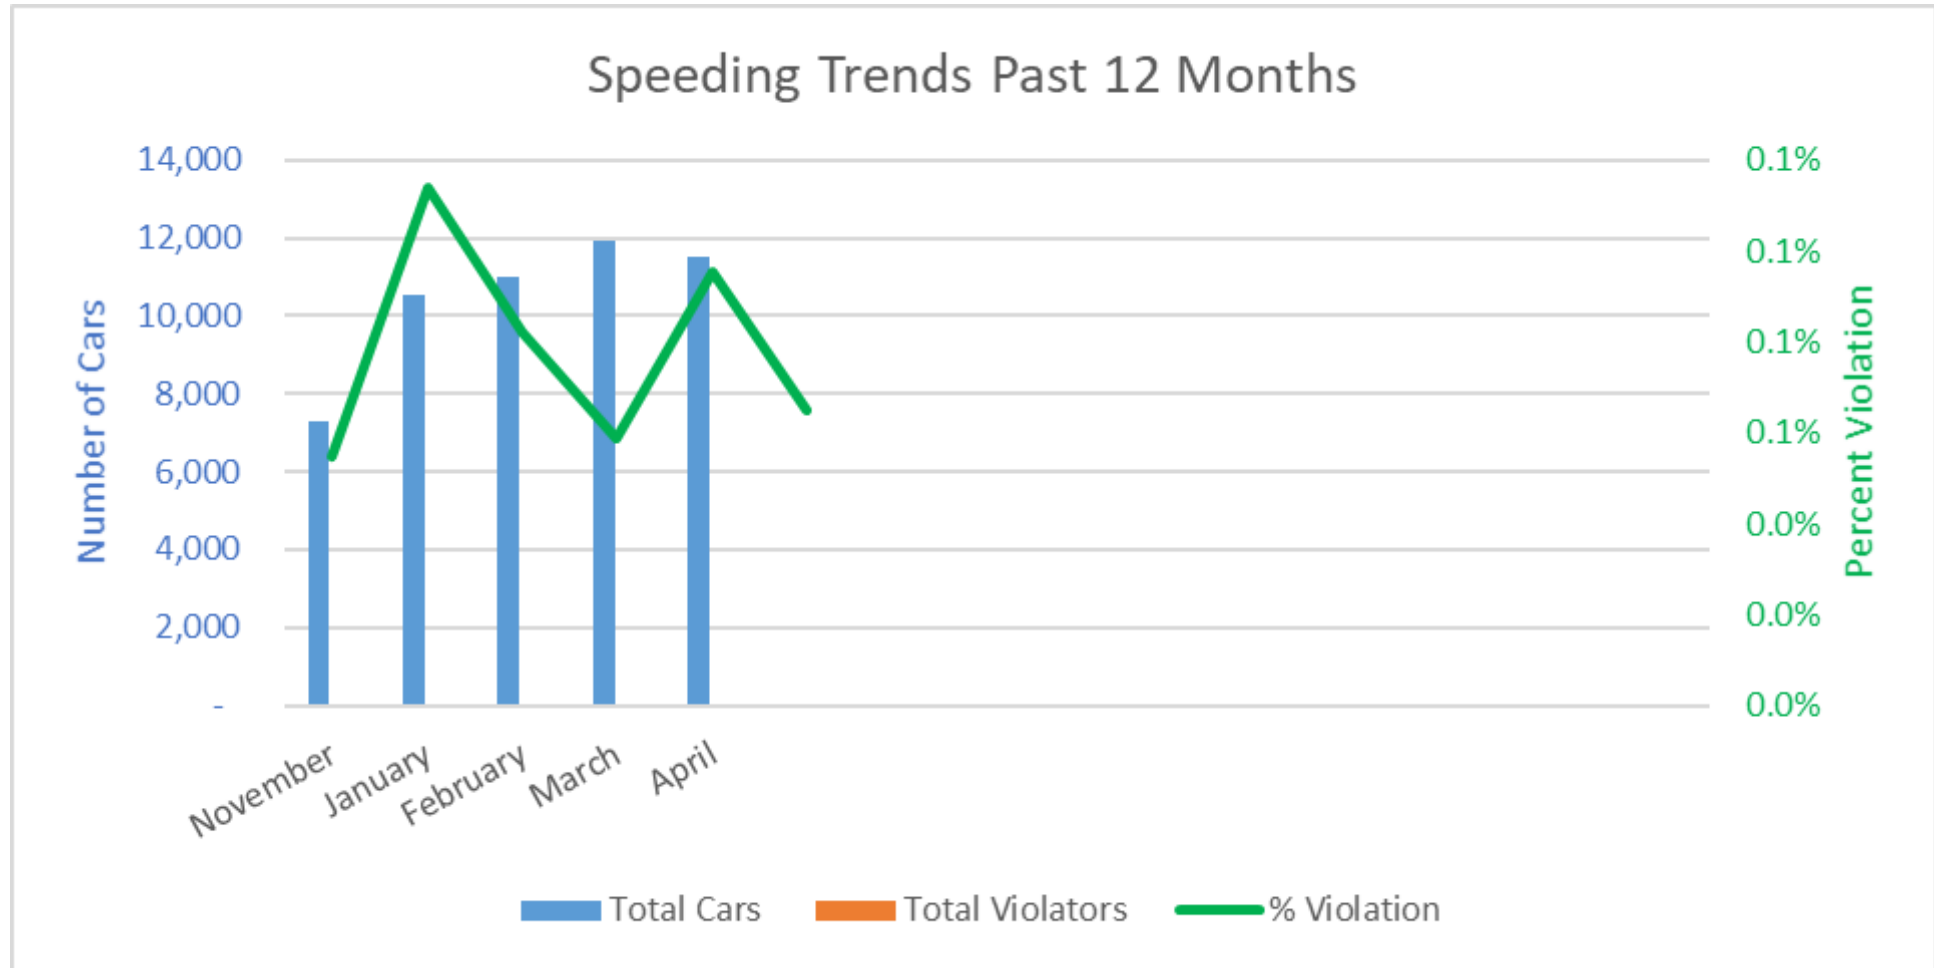

Bethesda Oaks Data Review

April 2022

April 2022 Total Cars & Violators

Pool Sign

Phase 3 Sign

April Percent Violations

Pool Sign

Phase 3 Sign

April Speeds

Pool Sign

Phase 3 Sign

April 3 Cars & Violators Per Hour

Pool Sign

Phase 3 Sign

Speeding Trends Past 12 Months (Pool)

Speeding Trends Past 12 Months (Phase 3)

Year over Year Comparison (Pool)

Total Cars Year Over Year

Total Violators Year Over Year

% Violation Year Over Year

Year over Year Comparison (Phase 3)

Total Cars Year Over Year

Total Violators Year Over Year