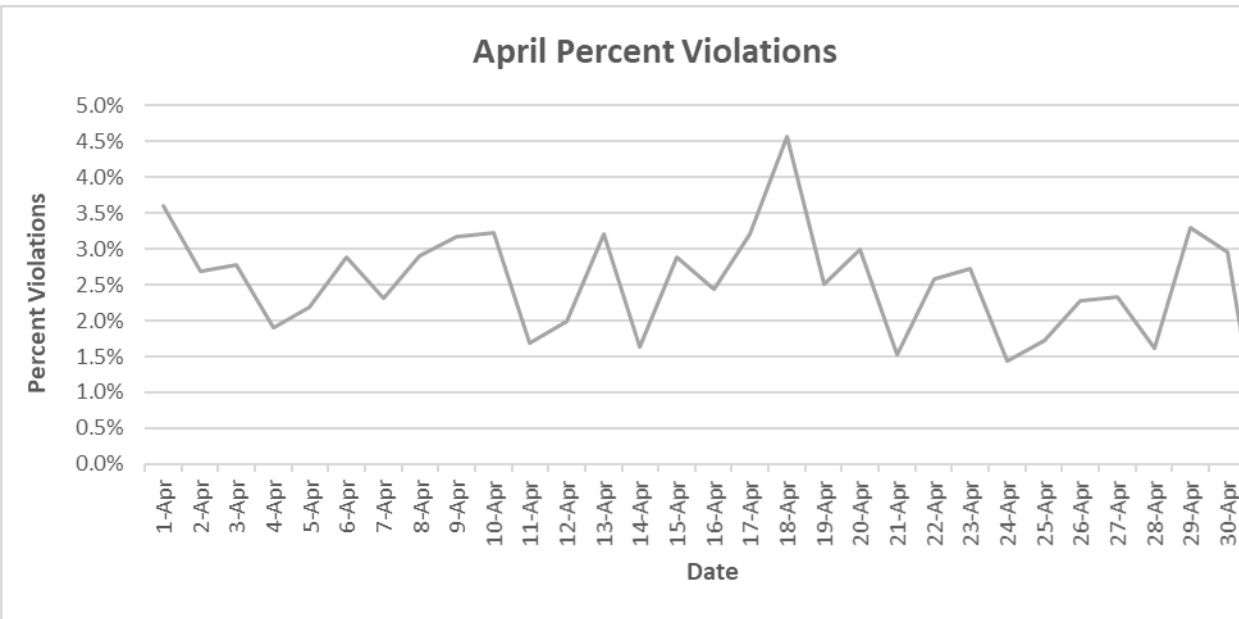

Bethesda Oaks Data Review

April 2022

April 2022 Total Cars & Violators

Pool Sign

Phase 3 Sign

April Percent Violations

Pool Sign

Phase 3 Sign

April Speeds

Pool Sign

Phase 3 Sign

April 3 Cars & Violators Per Hour

Pool Sign

Phase 3 Sign

Speeding Trends Past 12 Months (Pool)

Speeding Trends Past 12 Months (Phase 3)