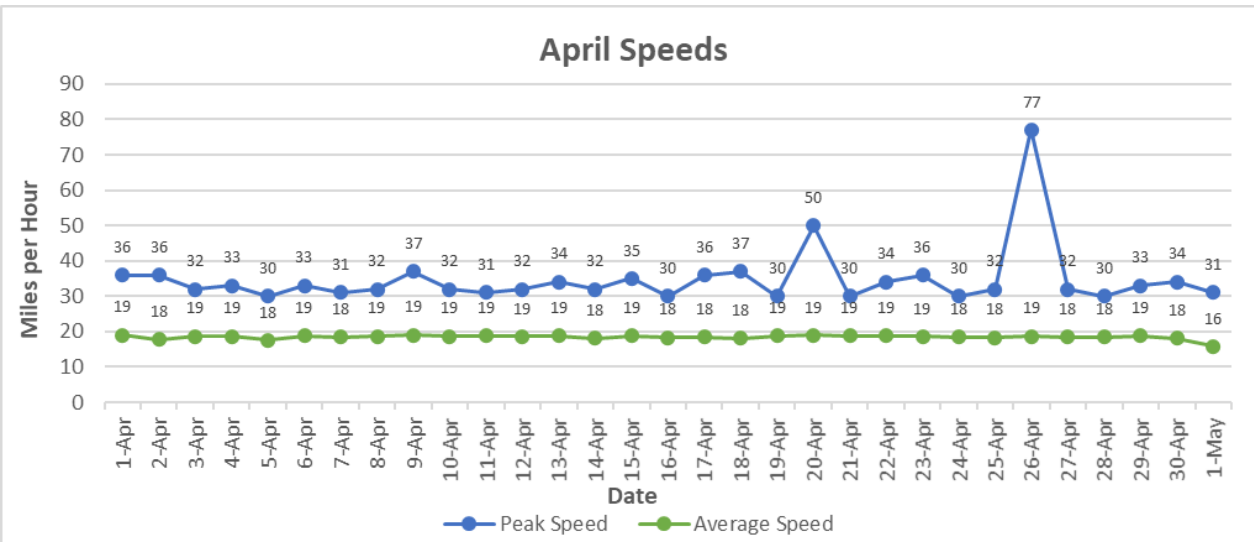

Bethesda Oaks Data Review

April 2022

April 2022 Total Cars & Violators

Pool Sign

Phase 3 Sign

April Percent Violations

Pool Sign

Phase 3 Sign

April Speeds

Pool Sign

Phase 3 Sign

April 3 Cars & Violators Per Hour

Pool Sign

Phase 3 Sign

Speeding Trends Past 12 Months (Pool)

Speeding Trends Past 12 Months (Phase 3)