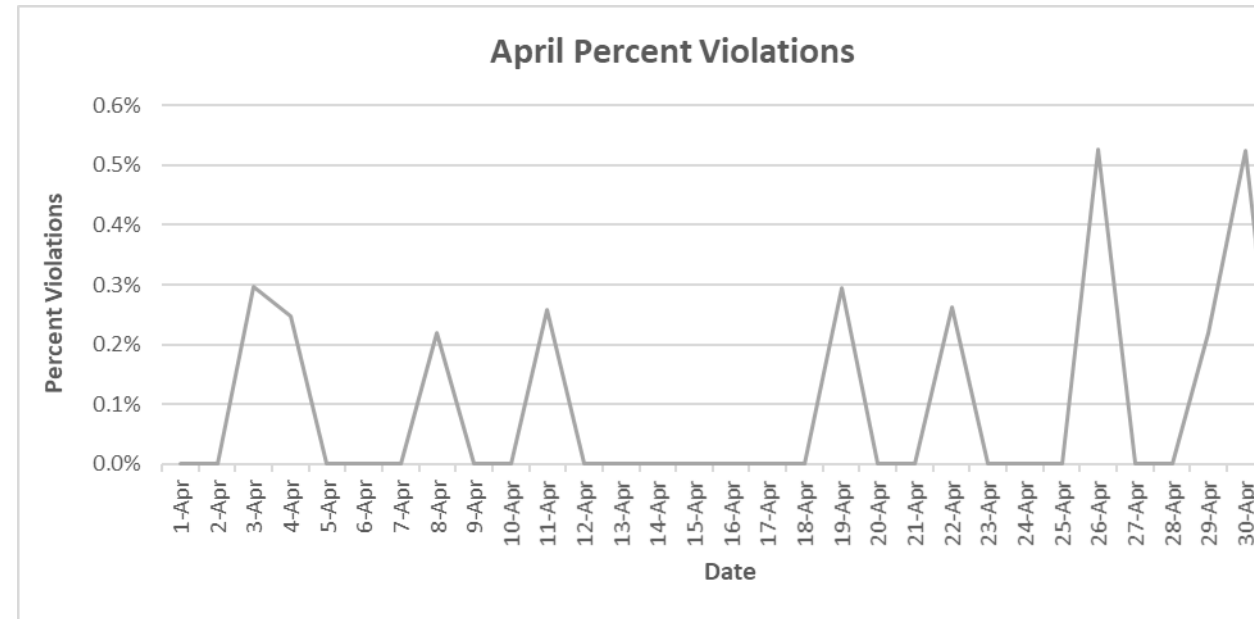

Bethesda Oaks Data Review

April 2022

April 2022 Total Cars & Violators

Pool Sign

Phase 3 Sign

April Percent Violations

Pool Sign

Phase 3 Sign

April Speeds

Pool Sign

Phase 3 Sign

April 3 Cars & Violators Per Hour

Pool Sign

Phase 3 Sign

Speeding Trends Past 12 Months (Pool)

Speeding Trends Past 12 Months (Phase 3)