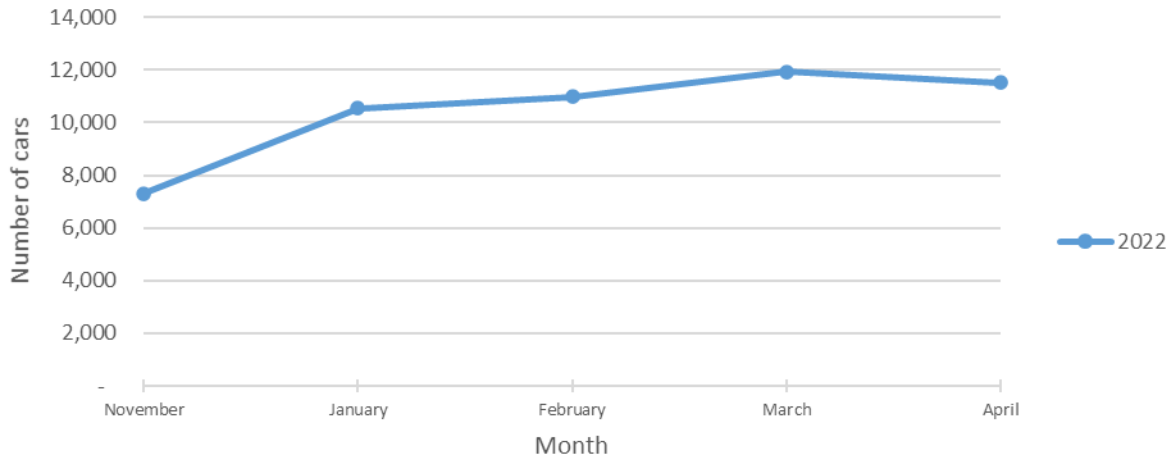

April Speeds

Pool Sign

Phase 3 Sign

April 3 Cars & Violators Per Hour

Pool Sign

Phase 3 Sign

Speeding Trends Past 12 Months (Pool)

Speeding Trends Past 12 Months (Phase 3)

Year over Year Comparison (Pool)

Total Cars Year Over Year

Total Violators Year Over Year

% Violation Year Over Year

Year over Year Comparison (Phase 3)

Total Cars Year Over Year

Total Violators Year Over Year

% Violation Year Over Year