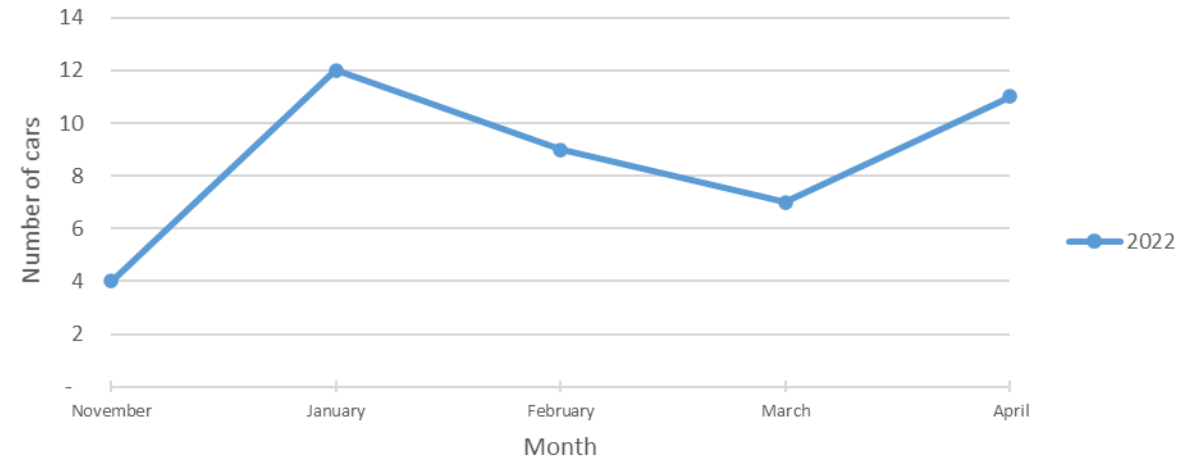

April Speeds

Pool Sign

Phase 3 Sign

April 3 Cars & Violators Per Hour

Pool Sign

Phase 3 Sign

Speeding Trends Past 12 Months (Pool)

Speeding Trends Past 12 Months (Phase 3)

Year over Year Comparison (Pool)

Total Cars Year Over Year

Total Violators Year Over Year

% Violation Year Over Year

Year over Year Comparison (Phase 3)

Total Cars Year Over Year

Total Violators Year Over Year

% Violation Year Over Year