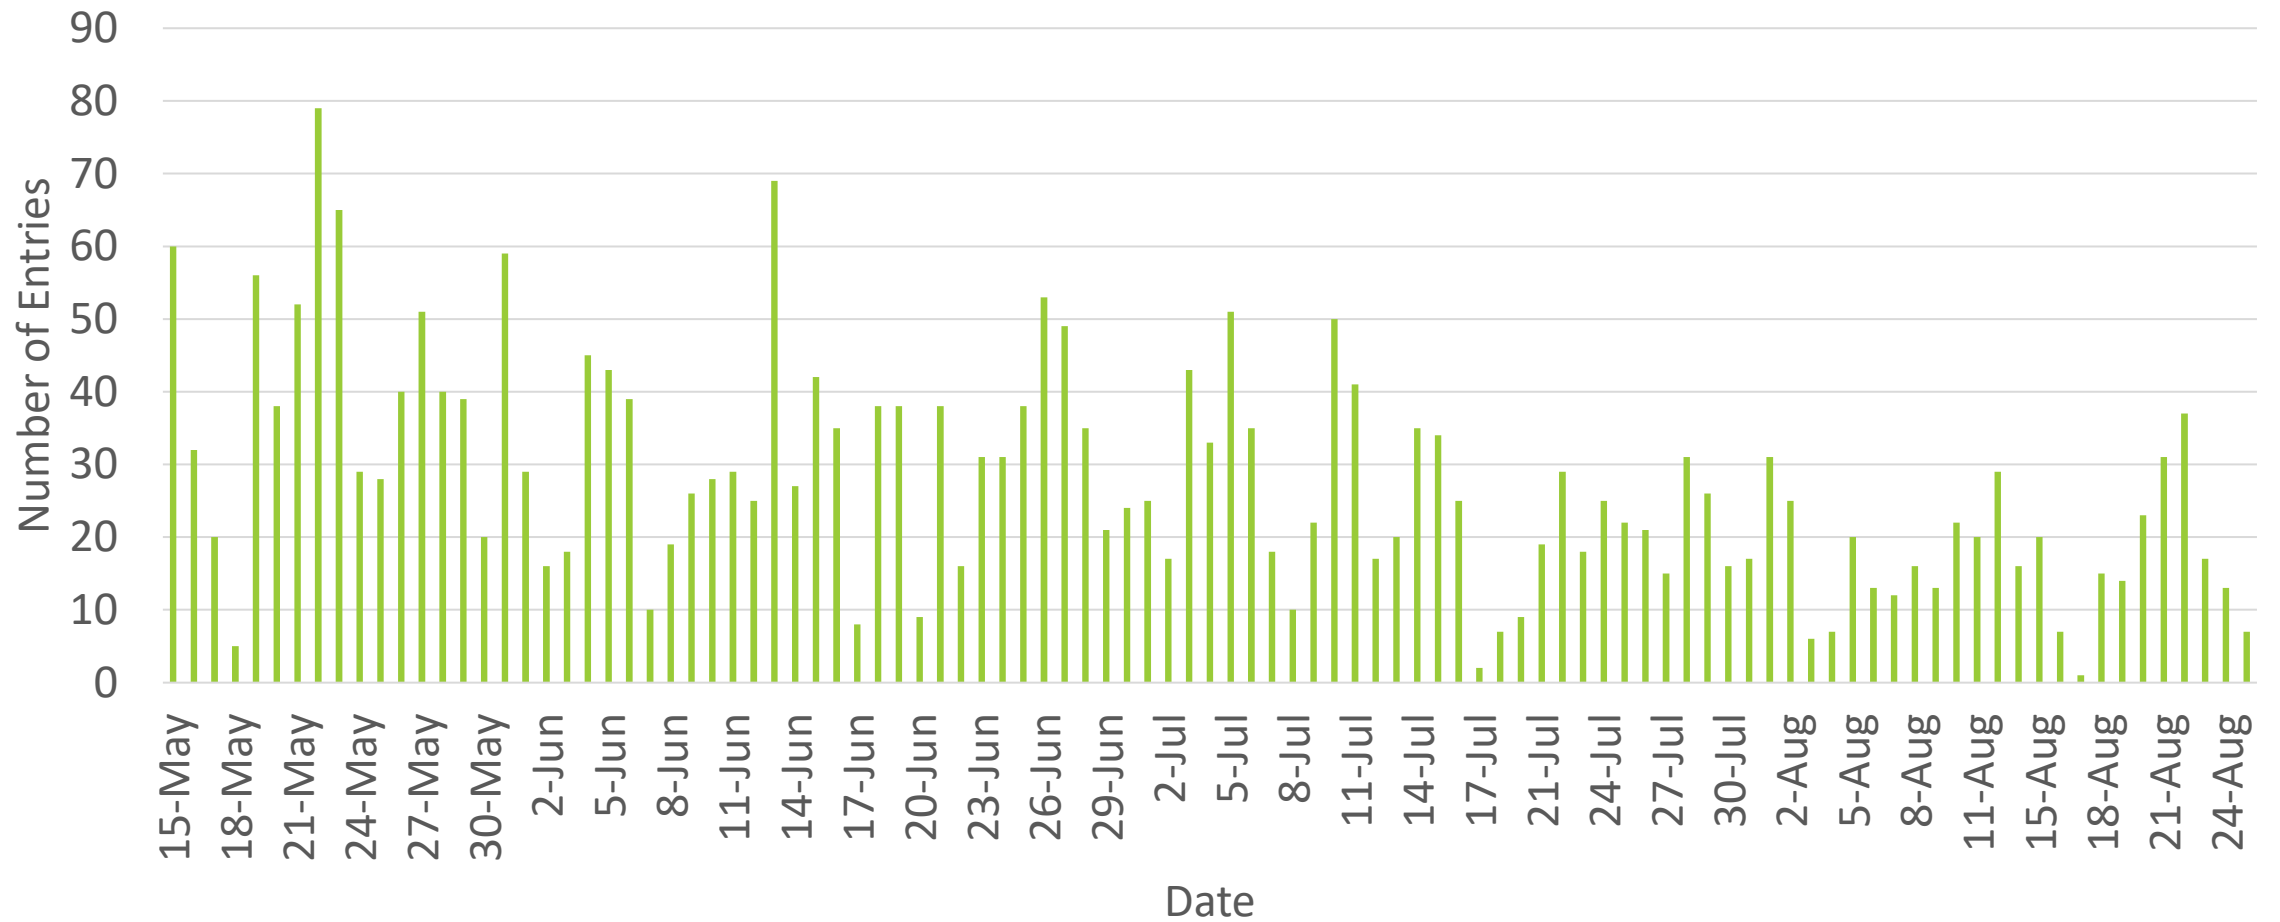

Bethesda Oaks Data Review 9.30.21

August

August 2021 Total Cars & Violators

August Total Cars & Violators

August Percent Violations

August Speeds

Aug 3 Cars & Violators Per Hour

Aug 16 Cars & Violators Per Hour

Speeding Trends Past 12 Months

Year over Year Comparison

Total Cars Year Over Year

Total Violators Year Over Year

% Violation Year Over Year

Pool Data All Summer

Number of Pool Entries Per Day

Pool Data-May

Number of Pool Entries Per Day-May

Pool Data-June

Number of Pool Entries Per Day-June

Pool Data-July

Pool Data-August

Number of Pool Entries Per Day-August