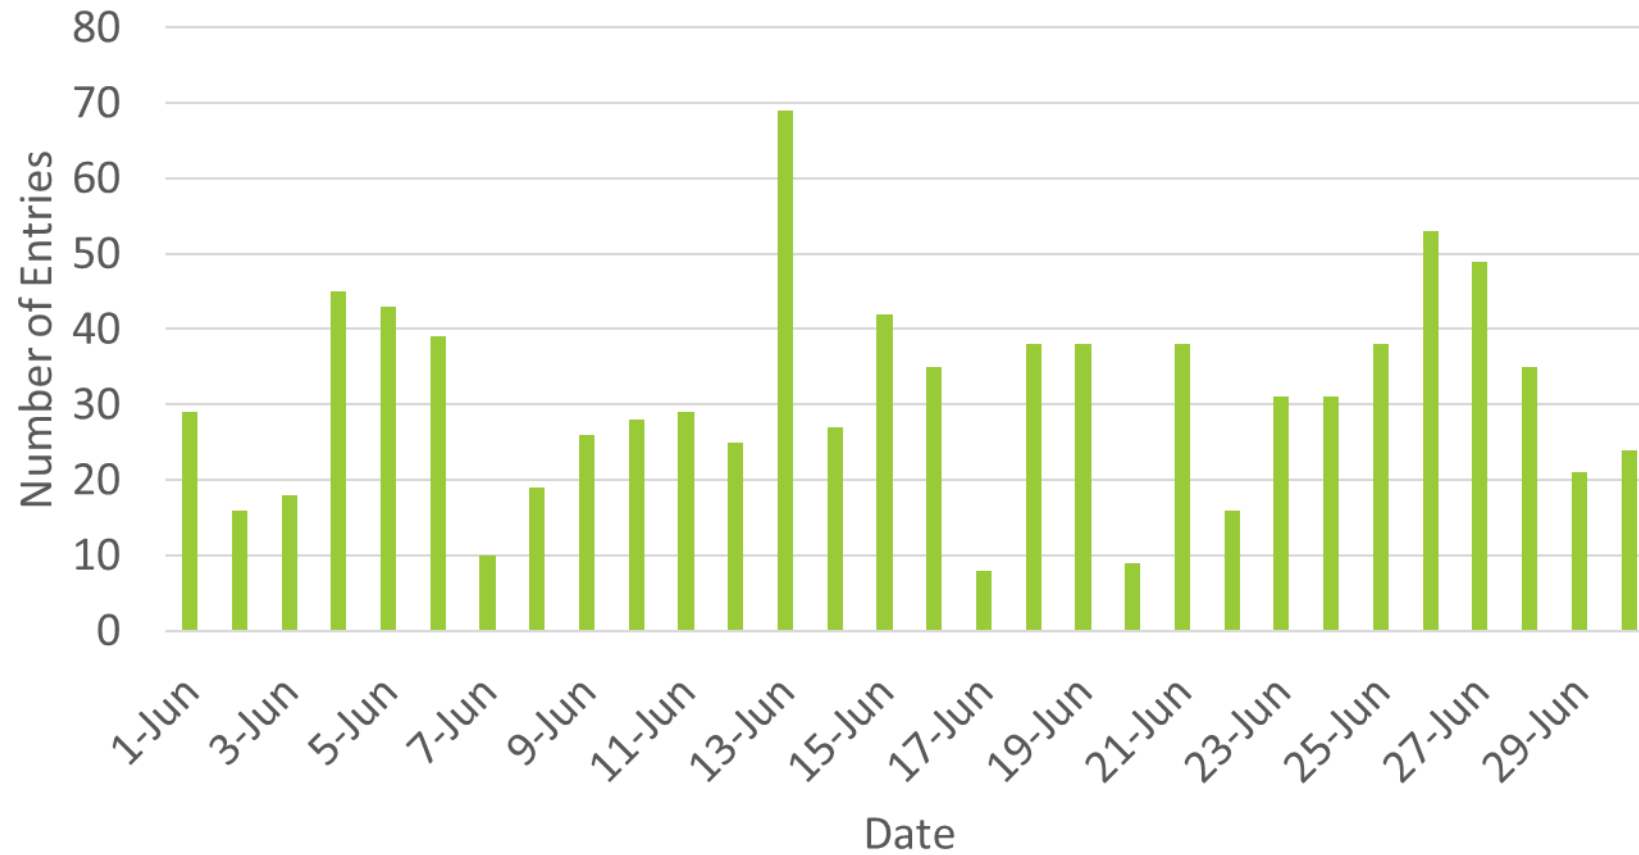

Speeding Trends Past 12 Months

Year over Year Comparison

Total Cars Year Over Year

Total Violators Year Over Year

% Violation Year Over Year

Pool Data All Summer

Number of Pool Entries Per Day

Pool Data-May

Number of Pool Entries Per Day-May

Pool Data-June

Number of Pool Entries Per Day-June

Pool Data-July

Pool Data-August

Number of Pool Entries Per Day-August