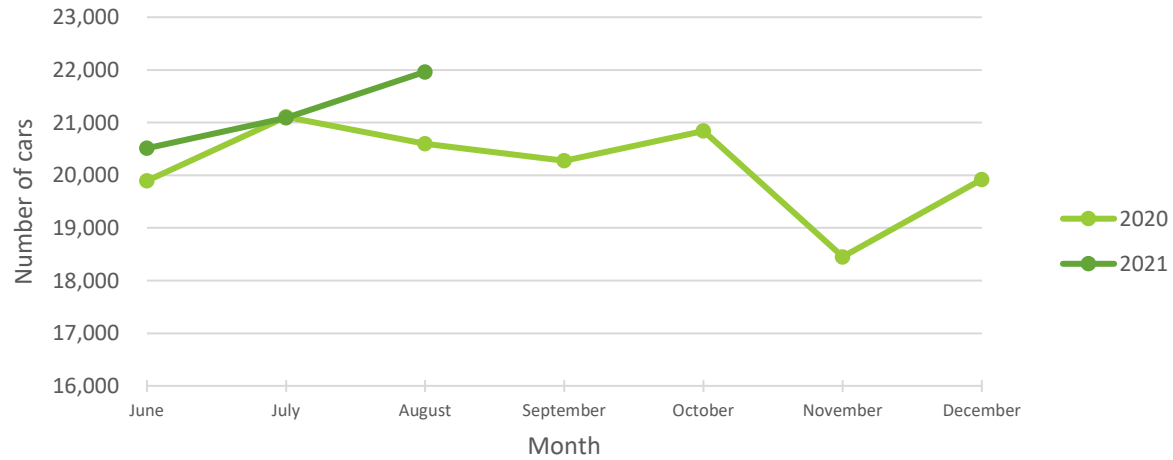

Bethesda Oaks Data Review 9.30.21

August

August 2021 Total Cars & Violators

August Total Cars & Violators

August Percent Violations

August Speeds

Aug 3 Cars & Violators Per Hour

Aug 16 Cars & Violators Per Hour

Speeding Trends Past 12 Months

Year over Year Comparison

Total Cars Year Over Year

Total Violators Year Over Year

% Violation Year Over Year

Pool Data All Summer

Number of Pool Entries Per Day

Pool Data-May

Number of Pool Entries Per Day-May

Pool Data-June

Number of Pool Entries Per Day-June

Pool Data-July

Pool Data-August

Number of Pool Entries Per Day-August