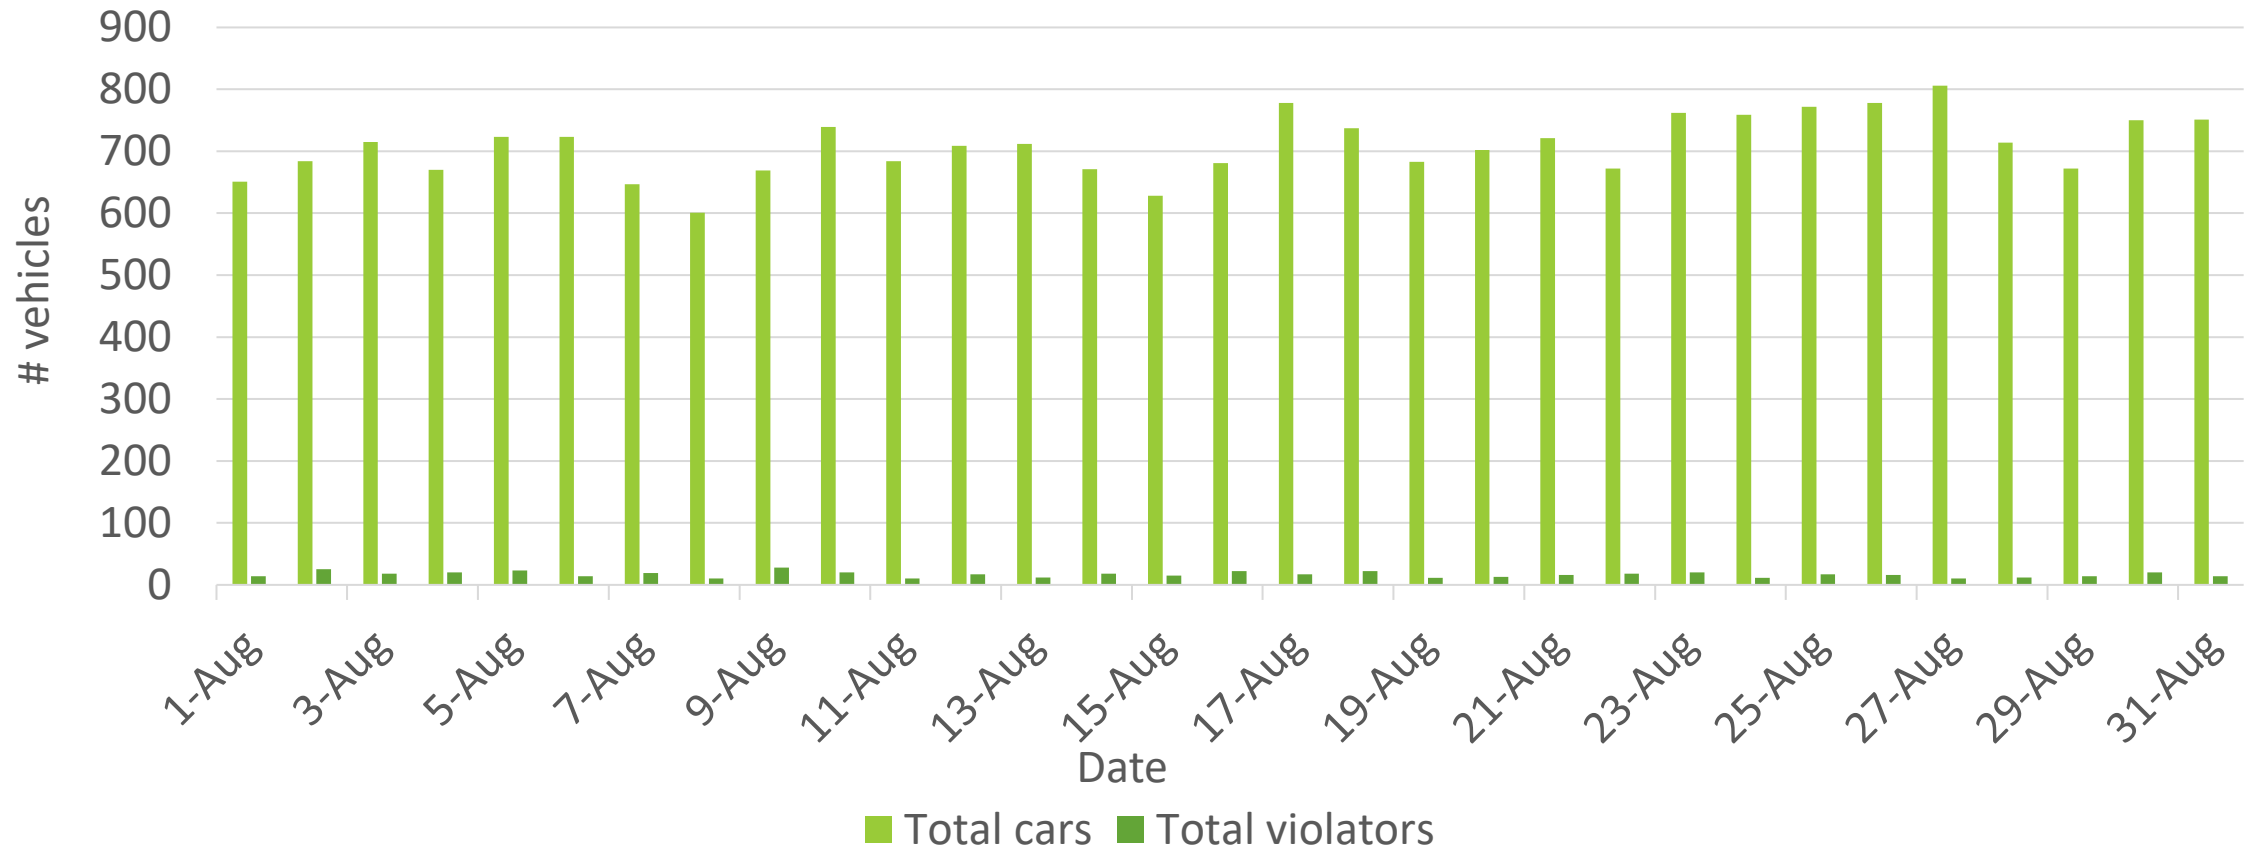

Bethesda Oaks Data Review 9.30.21

August

August 2021 Total Cars & Violators

August Total Cars & Violators

August Percent Violations

August Speeds

Aug 3 Cars & Violators Per Hour

Aug 16 Cars & Violators Per Hour

Speeding Trends Past 12 Months

Year over Year Comparison

Total Cars Year Over Year

Total Violators Year Over Year

% Violation Year Over Year

Pool Data All Summer

Number of Pool Entries Per Day

Pool Data-May

Number of Pool Entries Per Day-May

Pool Data-June

Number of Pool Entries Per Day-June

Pool Data-July

Pool Data-August

Number of Pool Entries Per Day-August