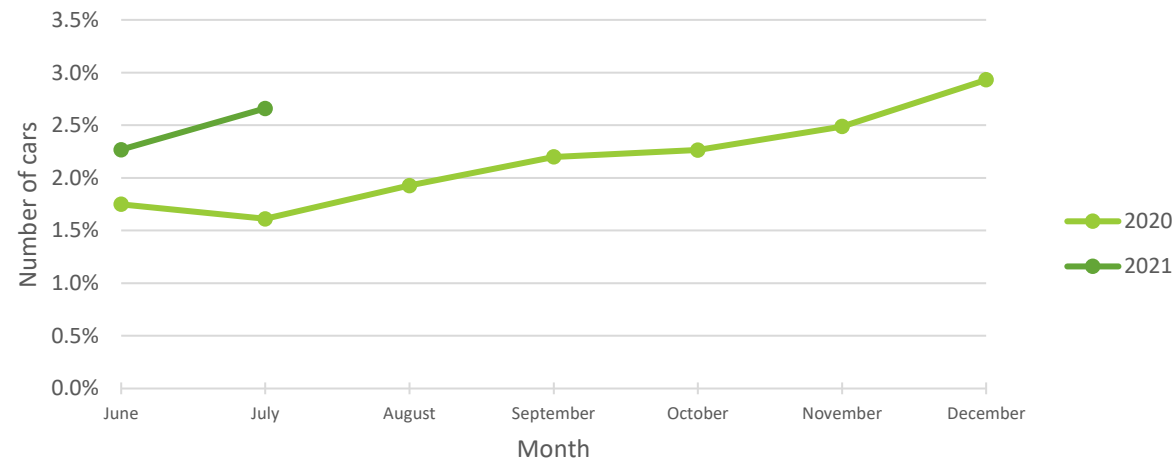

Bethesda Oaks Data Review 9.30.21

August

August 2021 Total Cars & Violators

August Total Cars & Violators

August Percent Violations

August Speeds

Aug 3 Cars & Violators Per Hour

Aug 16 Cars & Violators Per Hour

Speeding Trends Past 12 Months

Year over Year Comparison

Total Cars Year Over Year

Total Violators Year Over Year

% Violation Year Over Year

Pool Data All Summer

Number of Pool Entries Per Day

Pool Data-May

Number of Pool Entries Per Day-May

Pool Data-June

Number of Pool Entries Per Day-June

Pool Data-July

Pool Data-August

Number of Pool Entries Per Day-August