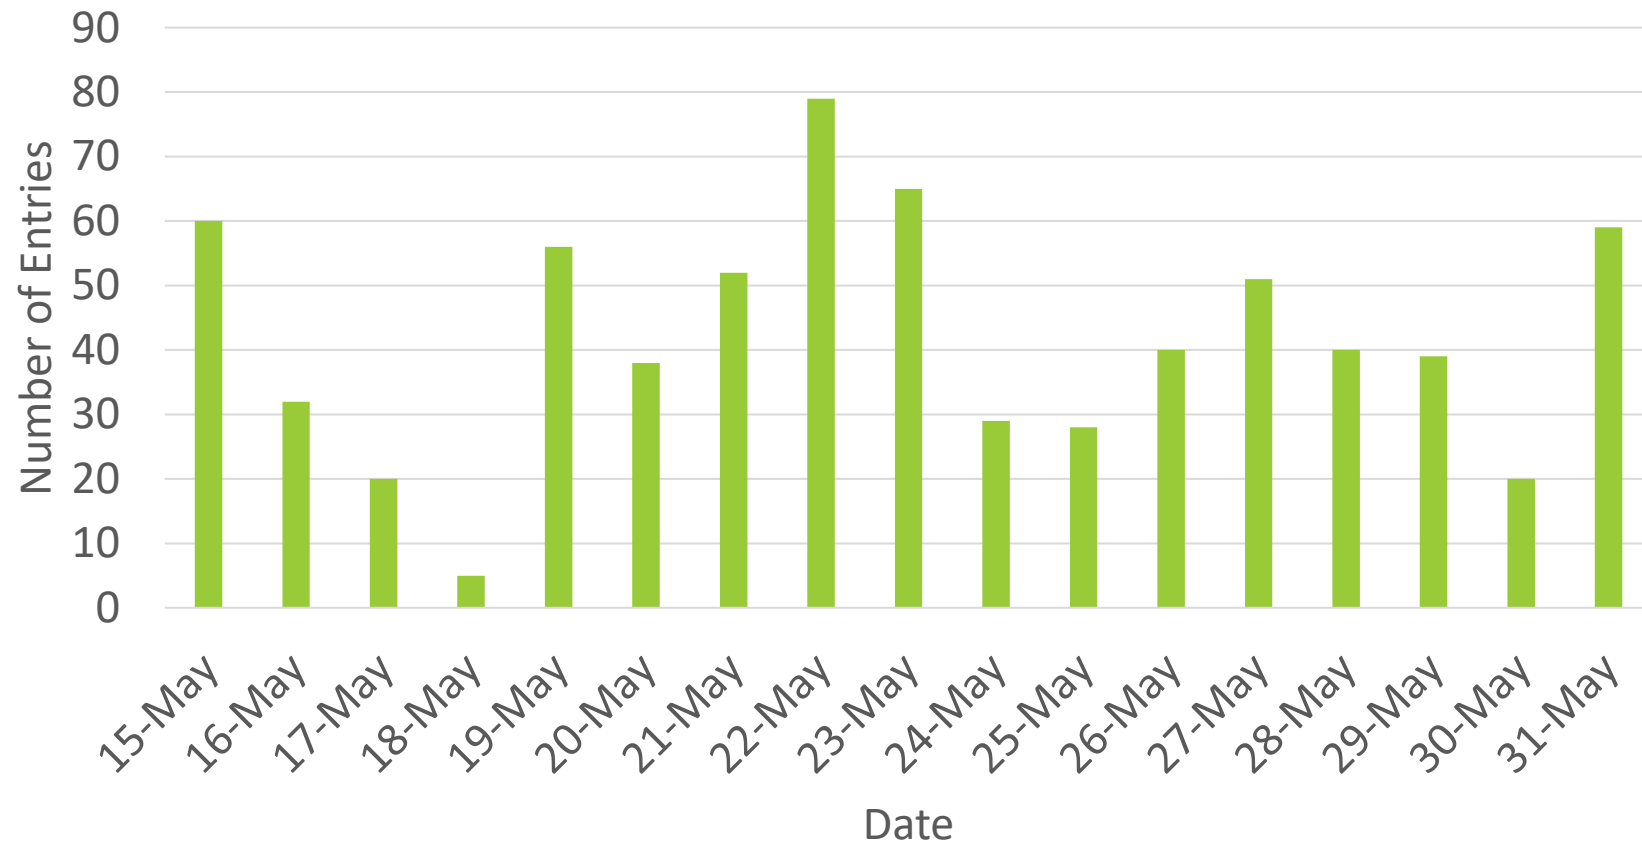

Speeding Trends Past 12 Months

Year over Year Comparison

Total Cars Year Over Year

Total Violators Year Over Year

% Violation Year Over Year

Pool Data All Summer

Number of Pool Entries Per Day

Pool Data-May

Number of Pool Entries Per Day-May

Pool Data-June

Number of Pool Entries Per Day-June

Pool Data-July

Pool Data-August

Number of Pool Entries Per Day-August