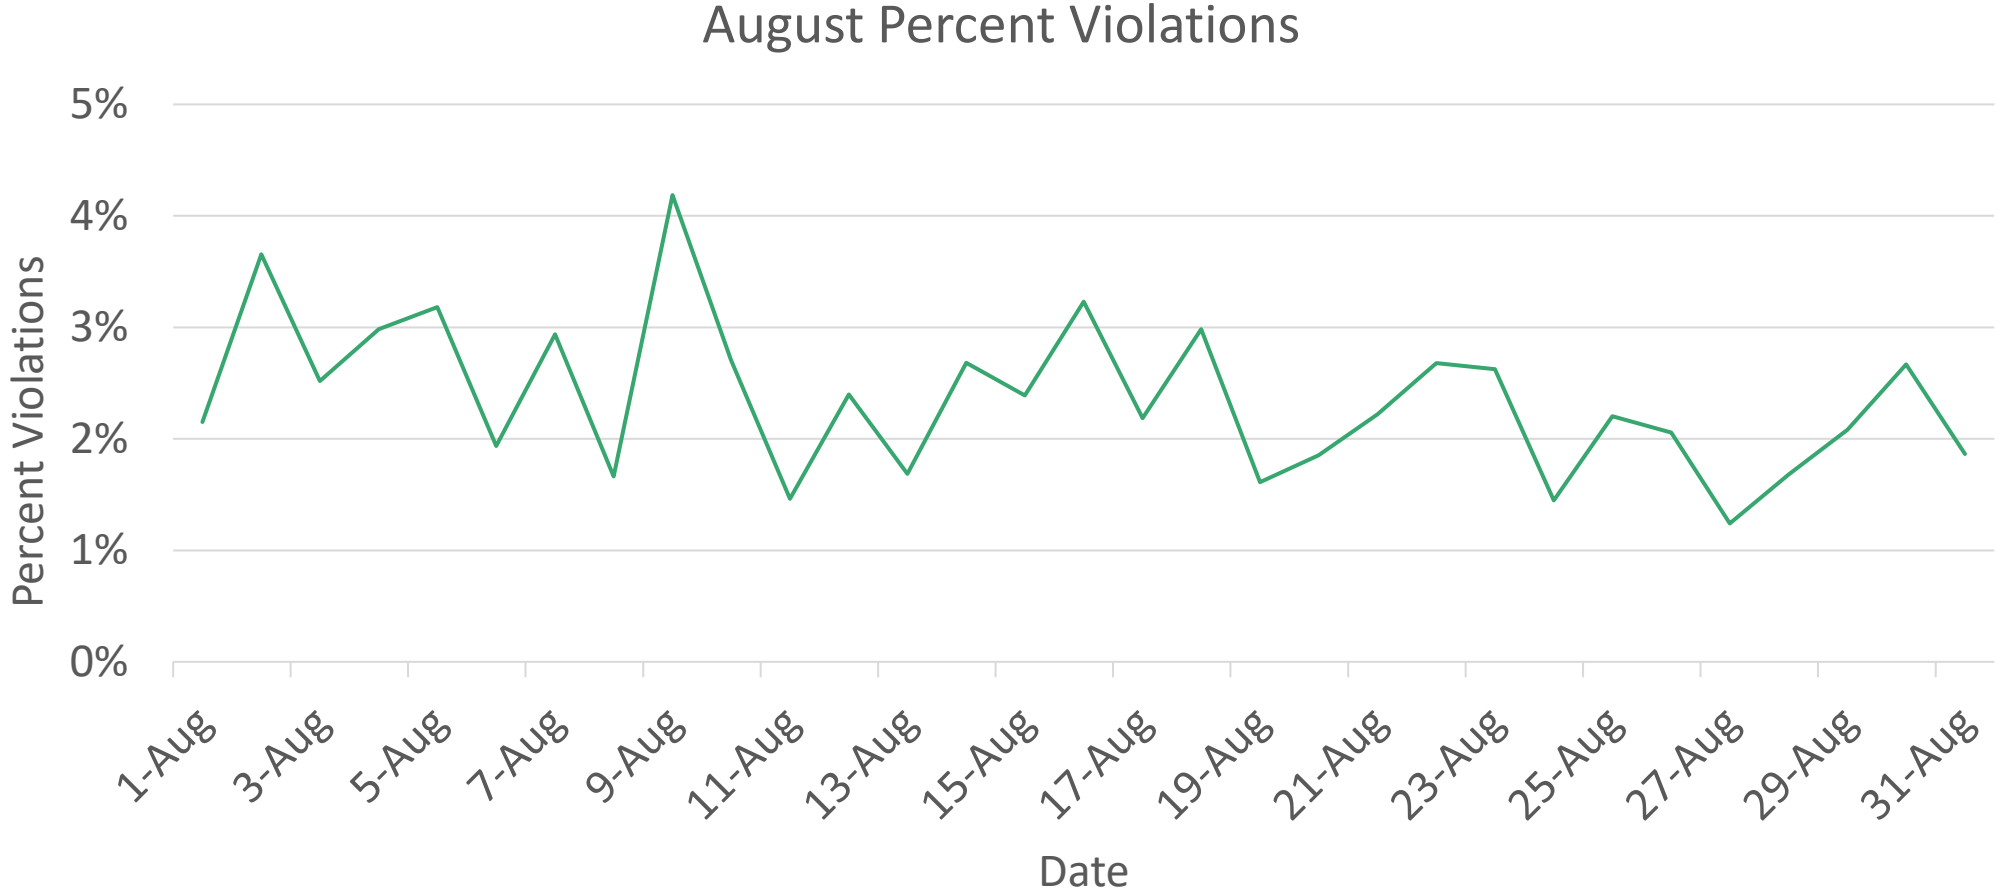

Bethesda Oaks Data Review 9.30.21

August

August 2021 Total Cars & Violators

August Total Cars & Violators

August Percent Violations

August Speeds

Aug 3 Cars & Violators Per Hour

Aug 16 Cars & Violators Per Hour

Speeding Trends Past 12 Months

Year over Year Comparison

Total Cars Year Over Year

Total Violators Year Over Year

% Violation Year Over Year

Pool Data All Summer

Number of Pool Entries Per Day

Pool Data-May

Number of Pool Entries Per Day-May

Pool Data-June

Number of Pool Entries Per Day-June

Pool Data-July

Pool Data-August

Number of Pool Entries Per Day-August