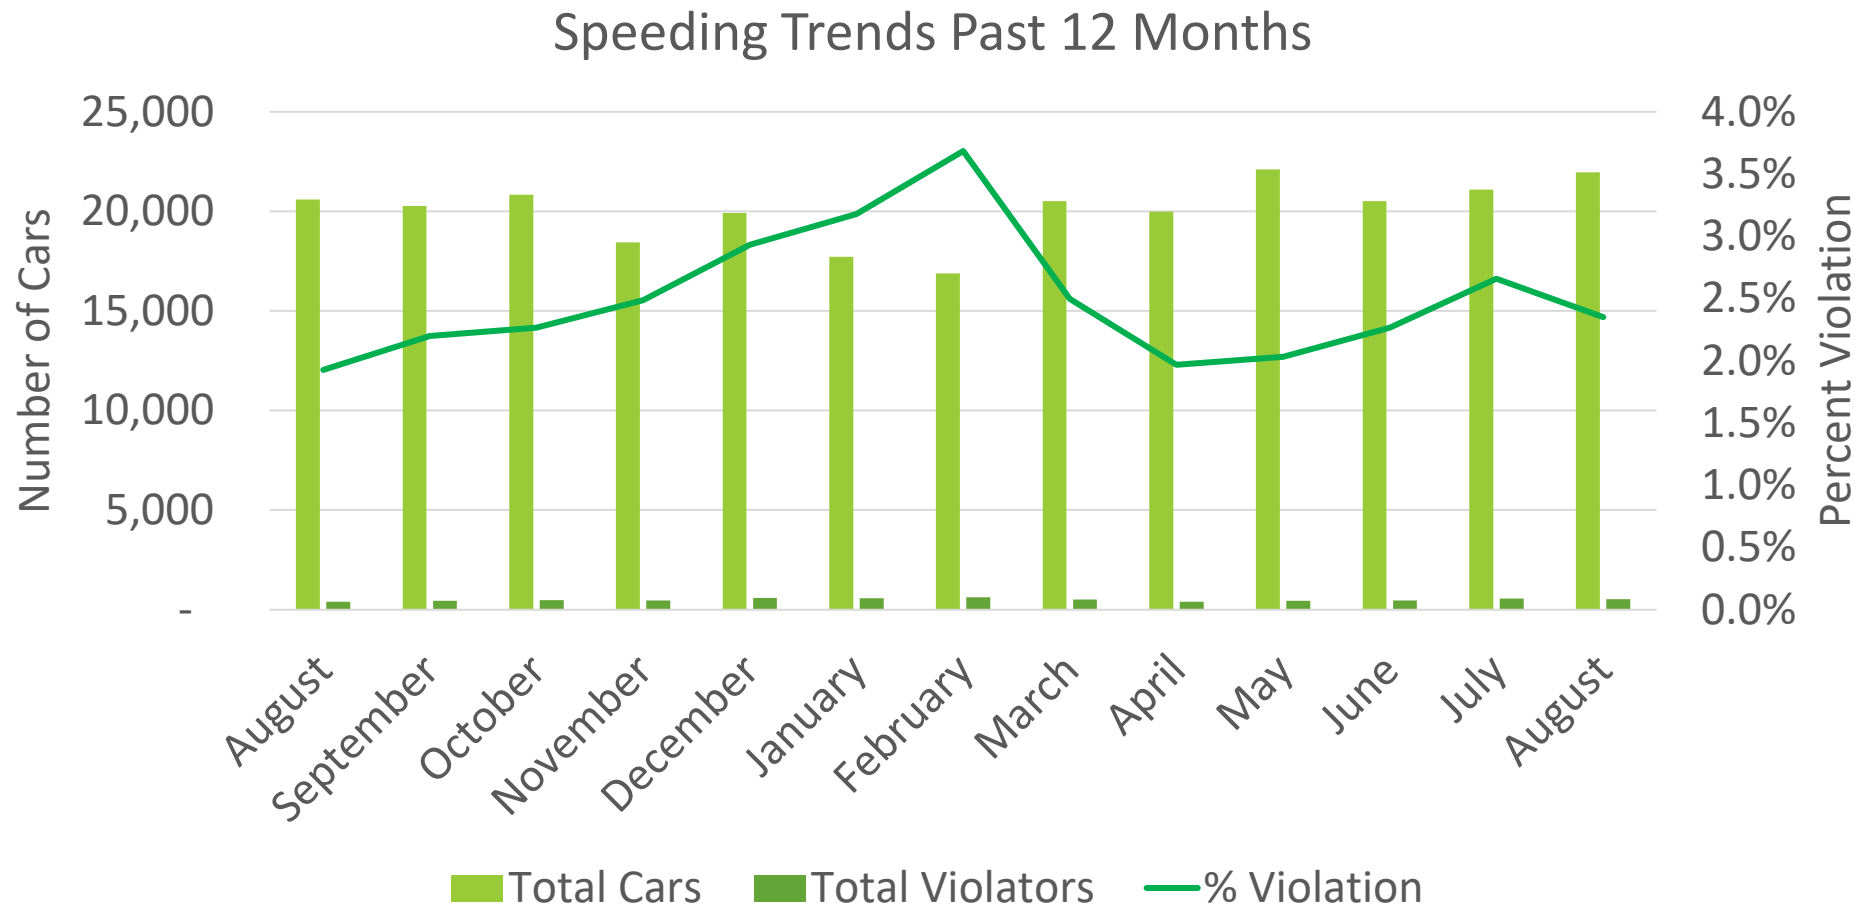

Bethesda Oaks Data Review 9.30.21

August

August 2021 Total Cars & Violators

August Total Cars & Violators

August Percent Violations

August Speeds

Aug 3 Cars & Violators Per Hour

Aug 16 Cars & Violators Per Hour

Speeding Trends Past 12 Months

Year over Year Comparison

Total Cars Year Over Year

Total Violators Year Over Year

% Violation Year Over Year

Pool Data All Summer

Number of Pool Entries Per Day

Pool Data-May

Number of Pool Entries Per Day-May

Pool Data-June

Number of Pool Entries Per Day-June

Pool Data-July

Pool Data-August

Number of Pool Entries Per Day-August