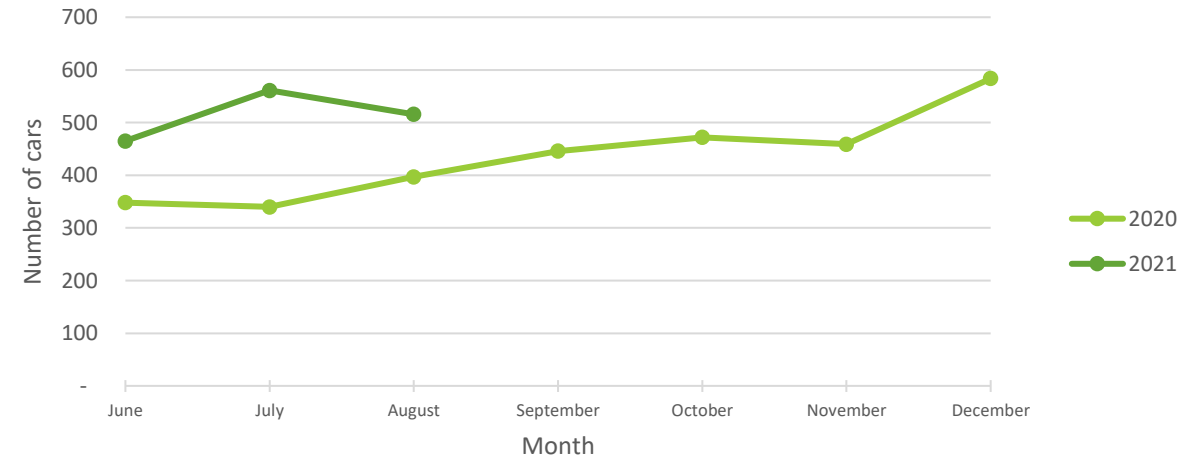

Bethesda Oaks Data Review 9.30.21

August

August 2021 Total Cars & Violators

August Total Cars & Violators

August Percent Violations

August Speeds

Aug 3 Cars & Violators Per Hour

Aug 16 Cars & Violators Per Hour

Speeding Trends Past 12 Months

Year over Year Comparison

Total Cars Year Over Year

Total Violators Year Over Year

% Violation Year Over Year

Pool Data All Summer

Number of Pool Entries Per Day

Pool Data-May

Number of Pool Entries Per Day-May

Pool Data-June

Number of Pool Entries Per Day-June

Pool Data-July

Pool Data-August

Number of Pool Entries Per Day-August