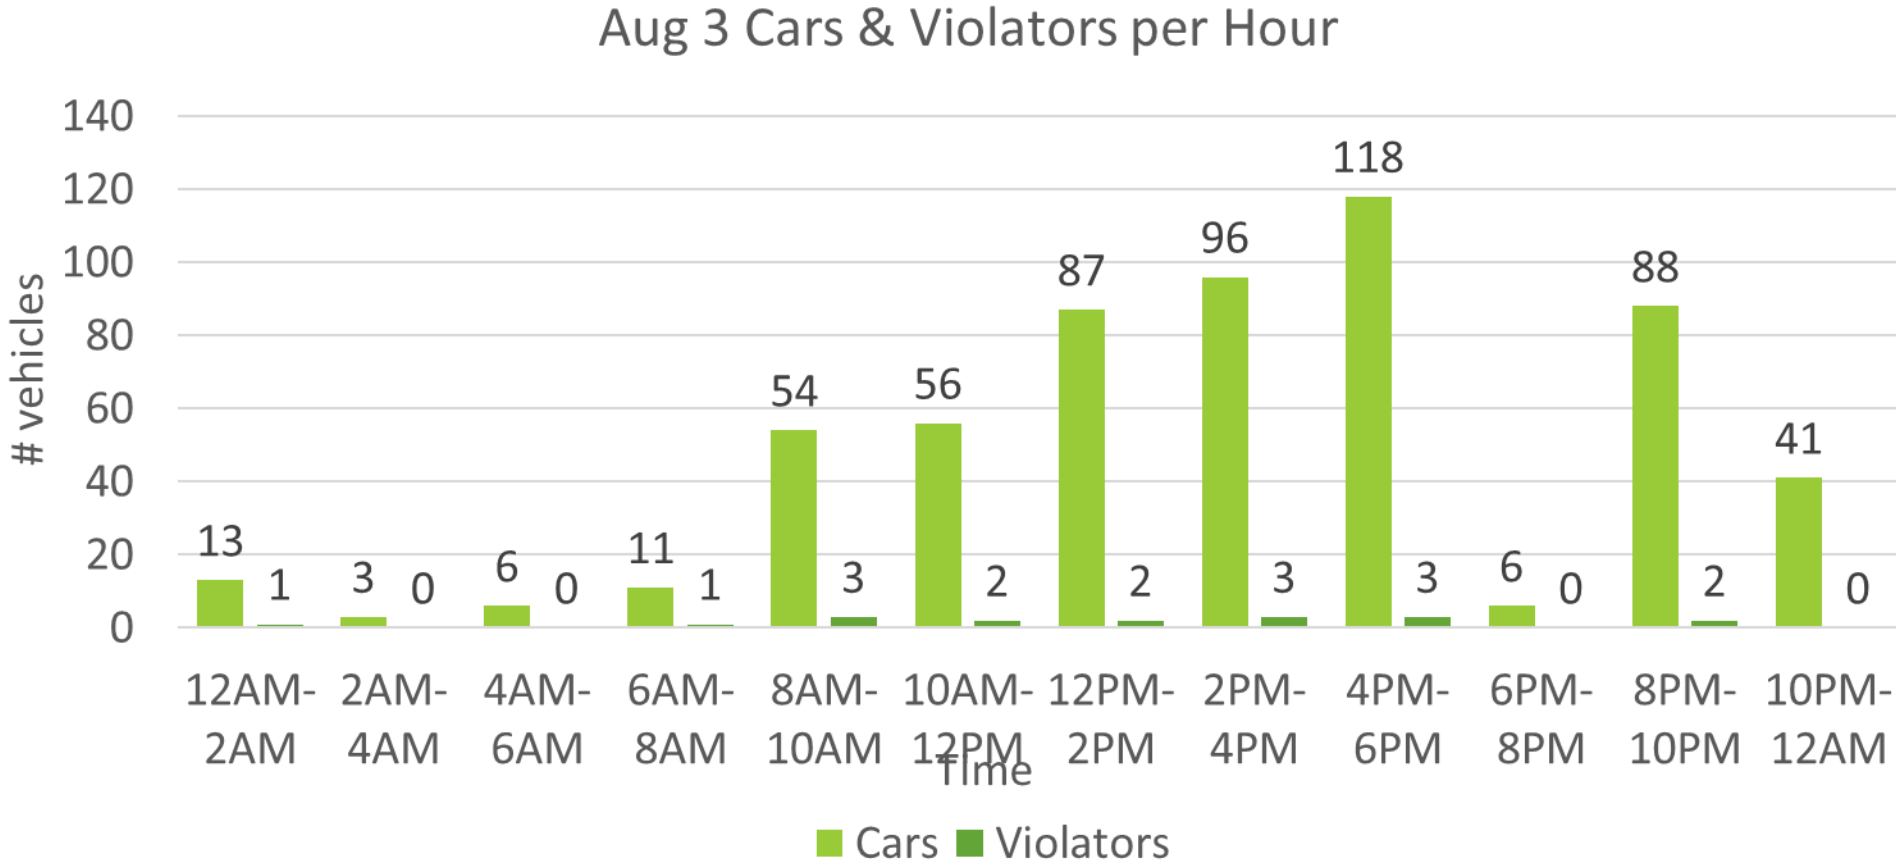

Bethesda Oaks Data Review 9.30.21

August

August 2021 Total Cars & Violators

August Total Cars & Violators

August Percent Violations

August Speeds

Aug 3 Cars & Violators Per Hour

Aug 16 Cars & Violators Per Hour

Speeding Trends Past 12 Months

Year over Year Comparison

Total Cars Year Over Year

Total Violators Year Over Year

% Violation Year Over Year

Pool Data All Summer

Number of Pool Entries Per Day

Pool Data-May

Number of Pool Entries Per Day-May

Pool Data-June

Number of Pool Entries Per Day-June

Pool Data-July

Pool Data-August

Number of Pool Entries Per Day-August