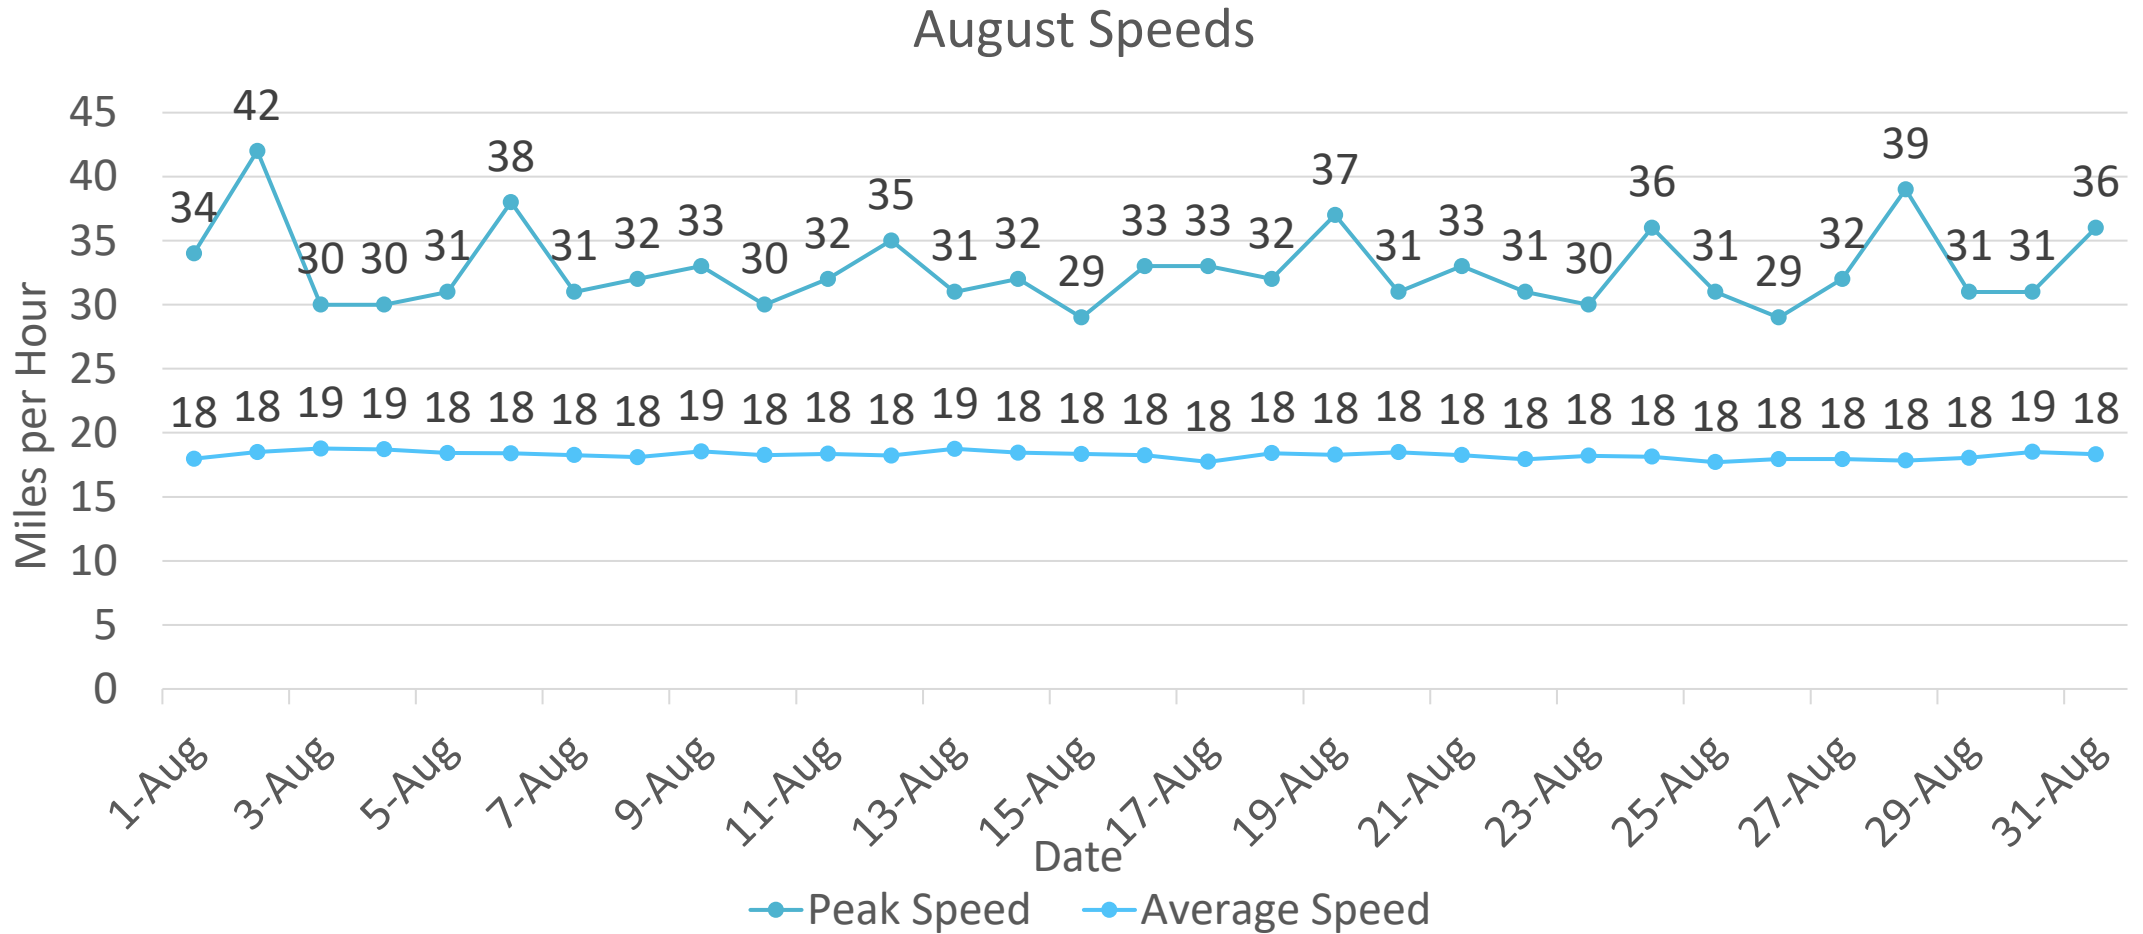

Bethesda Oaks Data Review 9.30.21

August

August 2021 Total Cars & Violators

August Total Cars & Violators

August Percent Violations

August Speeds

Aug 3 Cars & Violators Per Hour

Aug 16 Cars & Violators Per Hour

Speeding Trends Past 12 Months

Year over Year Comparison

Total Cars Year Over Year

Total Violators Year Over Year

% Violation Year Over Year

Pool Data All Summer

Number of Pool Entries Per Day

Pool Data-May

Number of Pool Entries Per Day-May

Pool Data-June

Number of Pool Entries Per Day-June

Pool Data-July

Pool Data-August

Number of Pool Entries Per Day-August