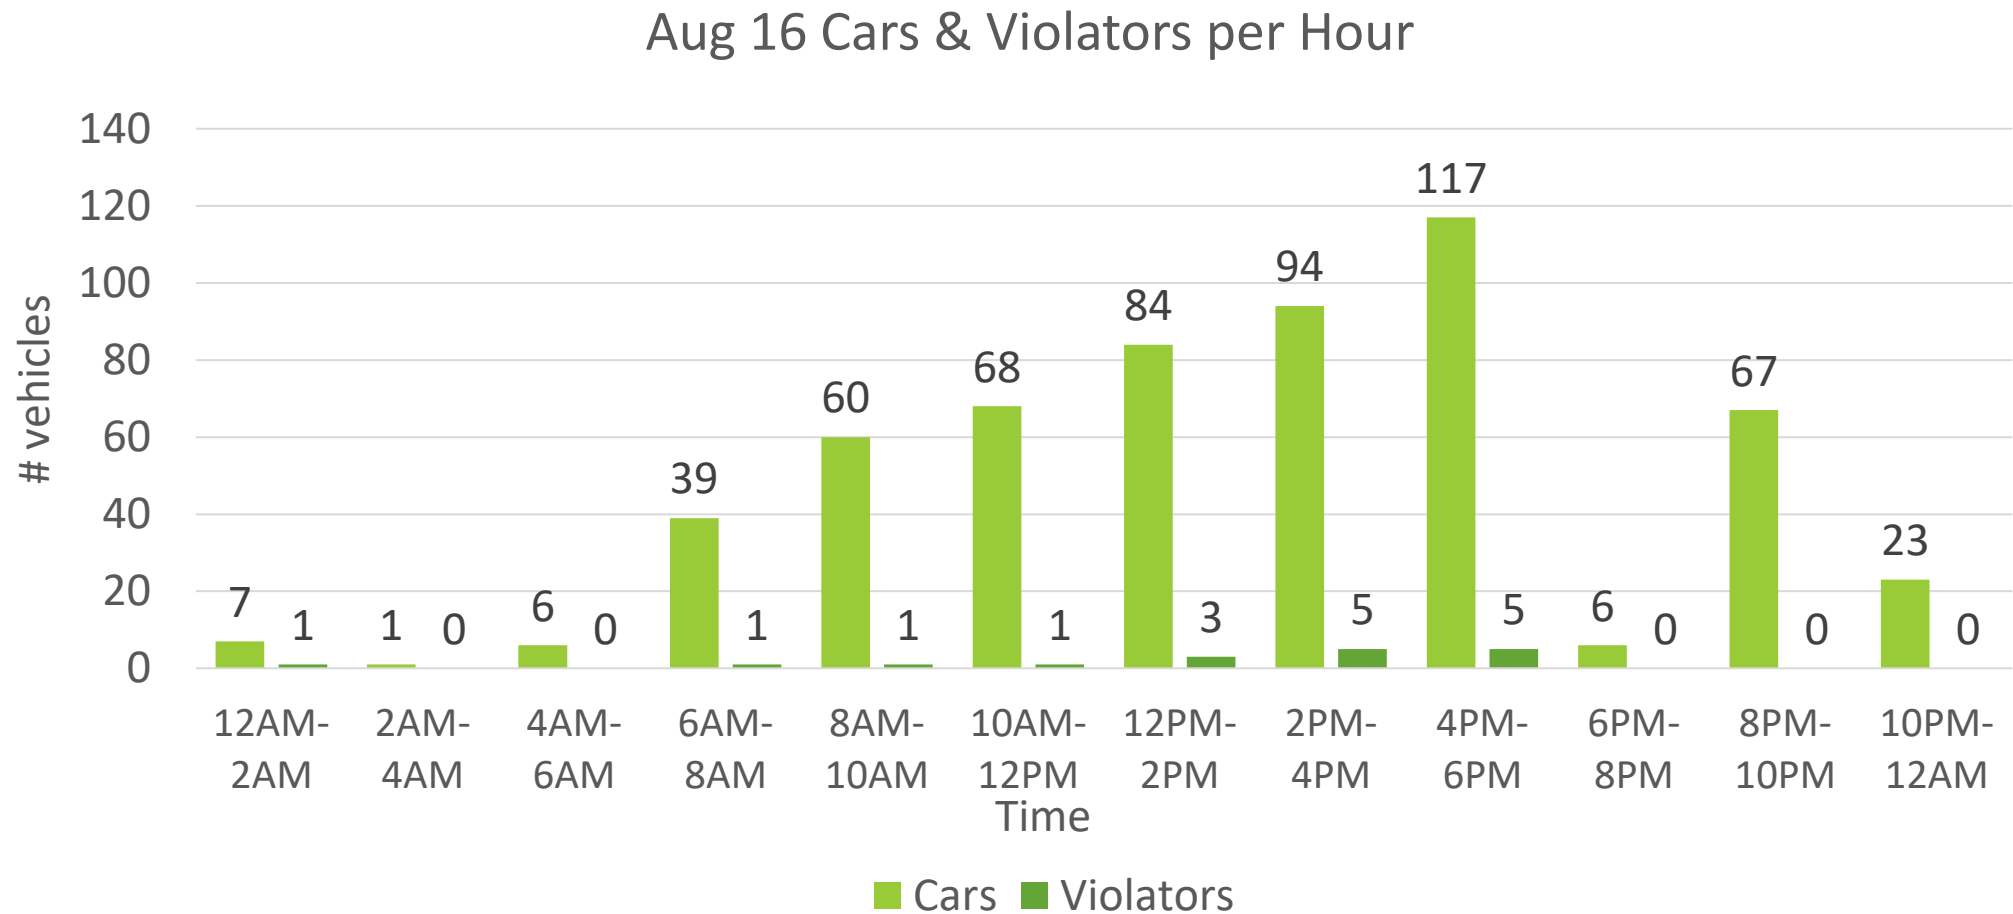

Bethesda Oaks Data Review 9.30.21

August

August 2021 Total Cars & Violators

August Total Cars & Violators

August Percent Violations

August Speeds

Aug 3 Cars & Violators Per Hour

Aug 16 Cars & Violators Per Hour

Speeding Trends Past 12 Months

Year over Year Comparison

Total Cars Year Over Year

Total Violators Year Over Year

% Violation Year Over Year

Pool Data All Summer

Number of Pool Entries Per Day

Pool Data-May

Number of Pool Entries Per Day-May

Pool Data-June

Number of Pool Entries Per Day-June

Pool Data-July

Pool Data-August

Number of Pool Entries Per Day-August