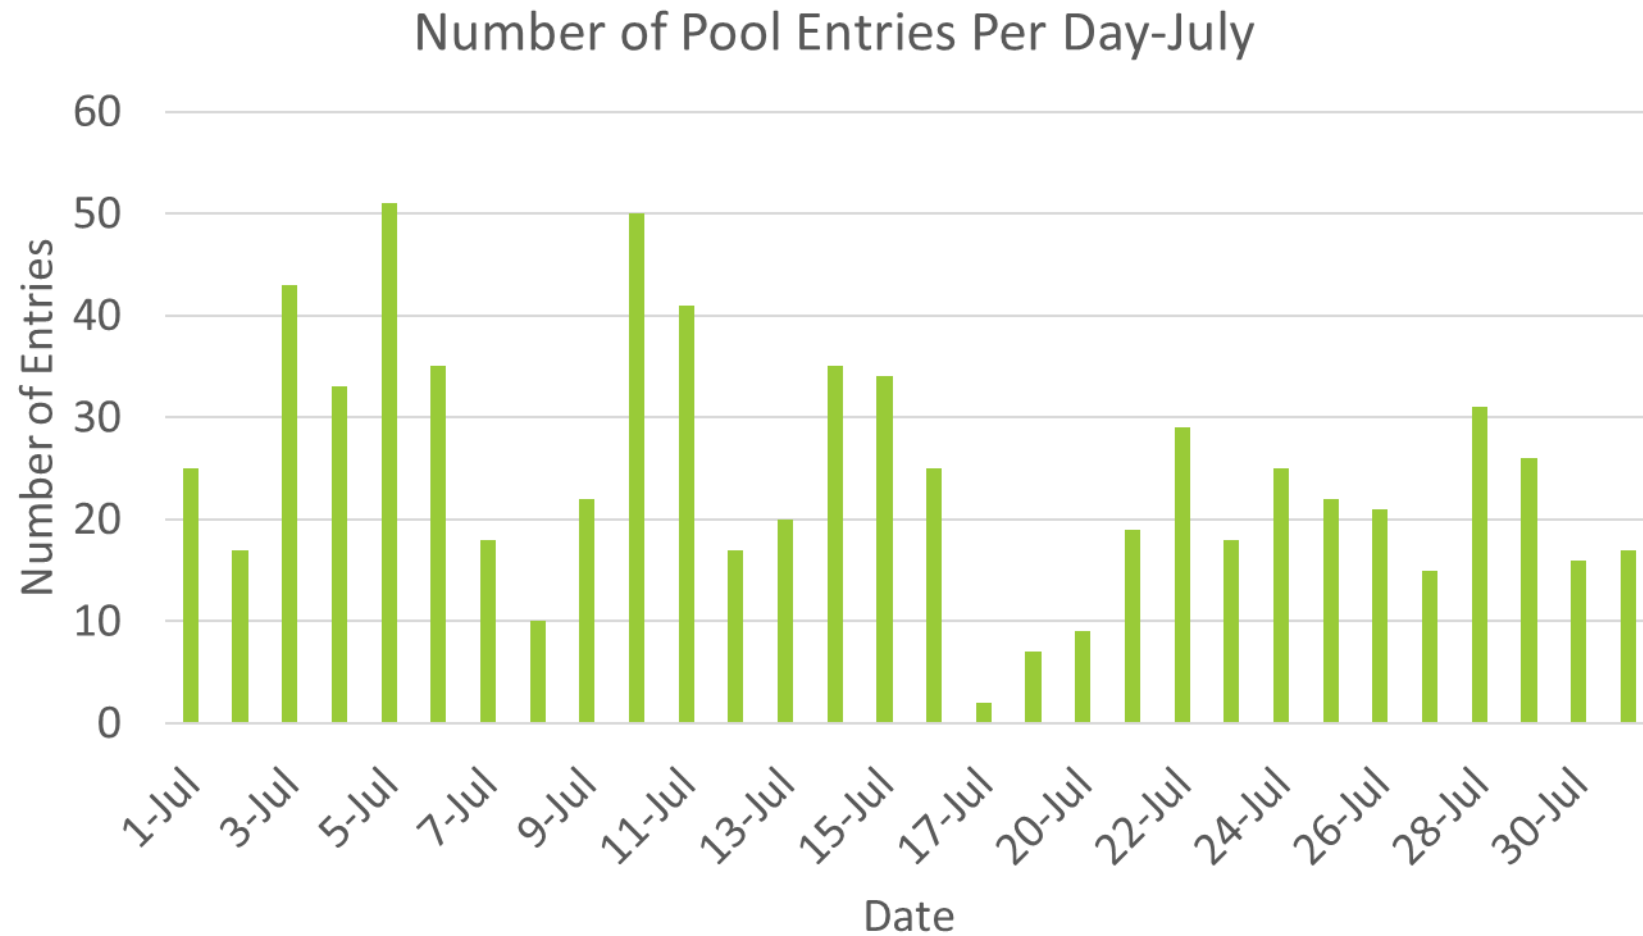

Speeding Trends Past 12 Months

Year over Year Comparison

Total Cars Year Over Year

Total Violators Year Over Year

% Violation Year Over Year

Pool Data All Summer

Number of Pool Entries Per Day

Pool Data-May

Number of Pool Entries Per Day-May

Pool Data-June

Number of Pool Entries Per Day-June

Pool Data-July

Pool Data-August

Number of Pool Entries Per Day-August