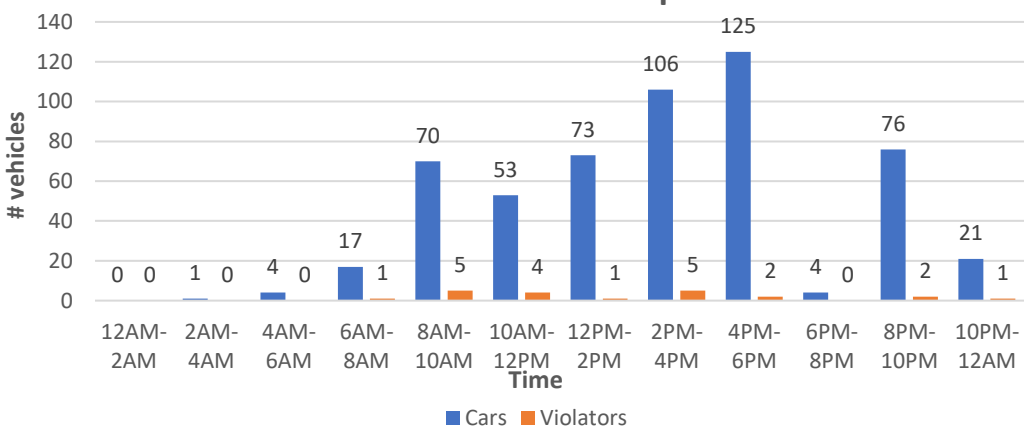

March Total Cars & Violators

March Percent Violations

March 14 Cars & Violators per Hour

March 29 Cars & Violators per Hour

March Speeds

Speeding Trends Past 10 Months