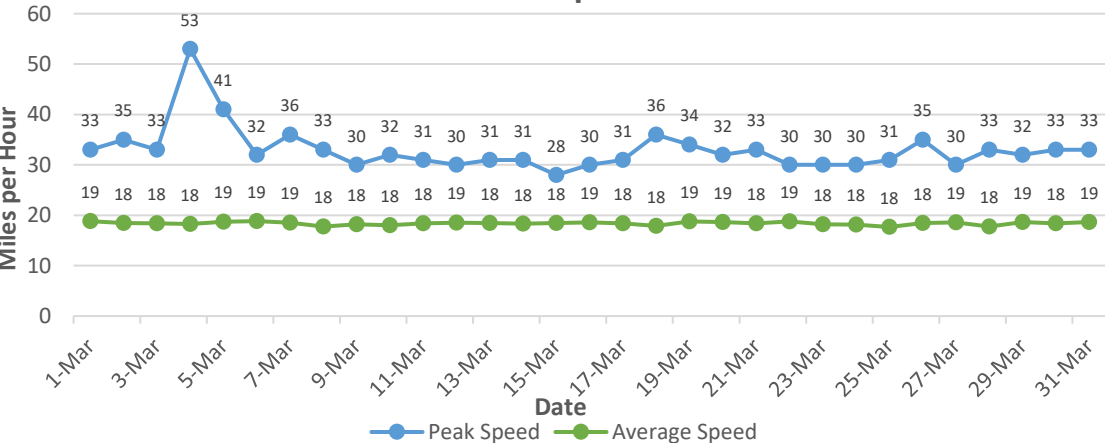

March Total Cars & Violators

March Percent Violations

March 14 Cars & Violators per Hour

March 29 Cars & Violators per Hour

March Speeds

Speeding Trends Past 10 Months