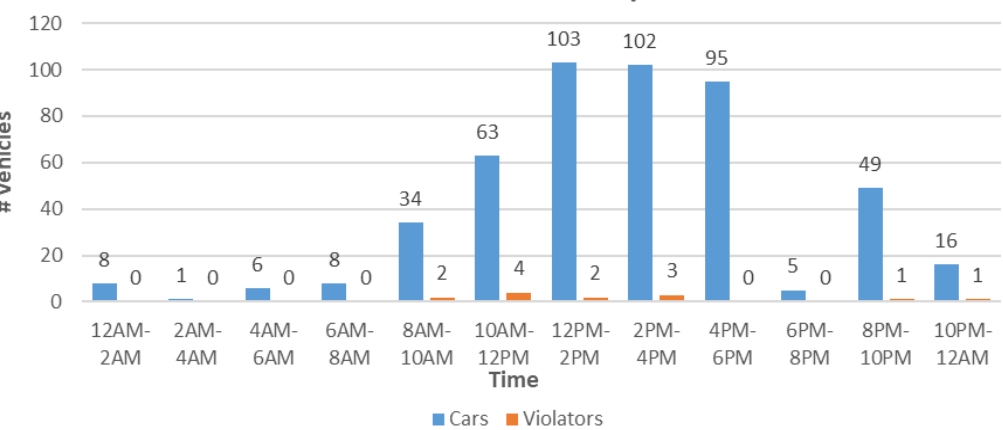

March Total Cars & Violators

March Percent Violations

March 14 Cars & Violators per Hour

March 29 Cars & Violators per Hour

March Speeds

Speeding Trends Past 10 Months