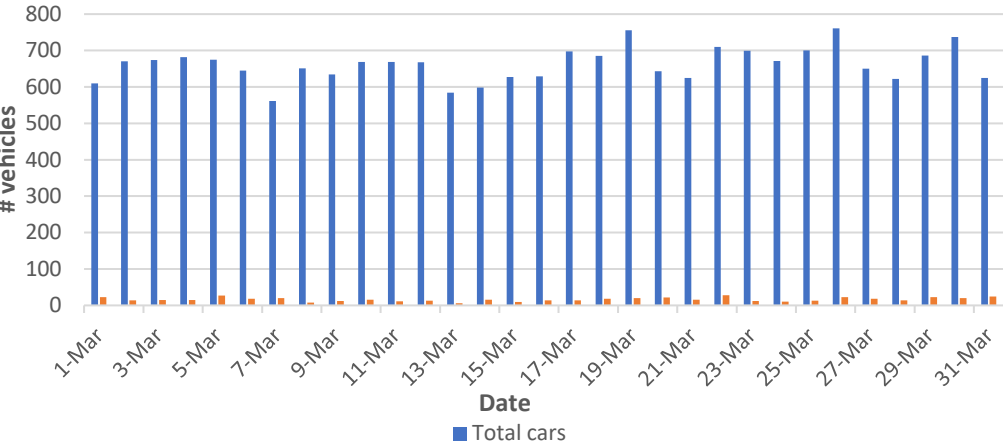

March Total Cars & Violators

March Percent Violations

March 14 Cars & Violators per Hour

March 29 Cars & Violators per Hour

March Speeds

Speeding Trends Past 10 Months