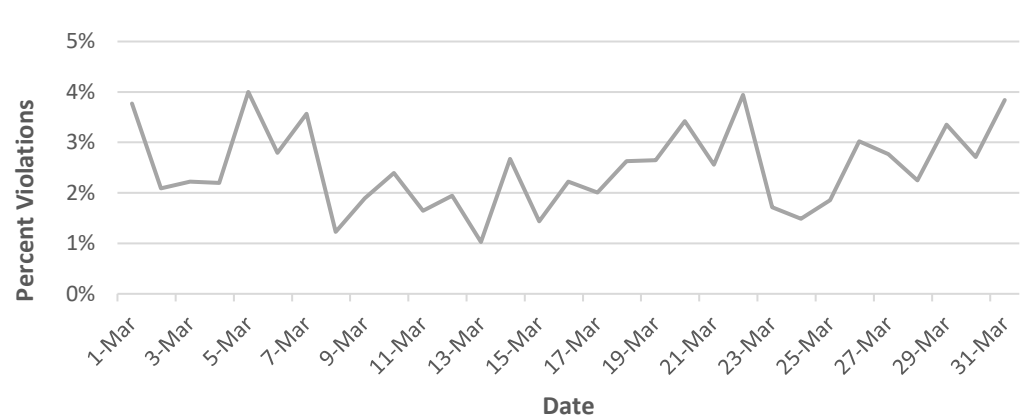

March Total Cars & Violators

March Percent Violations

March 14 Cars & Violators per Hour

March 29 Cars & Violators per Hour

March Speeds

Speeding Trends Past 10 Months